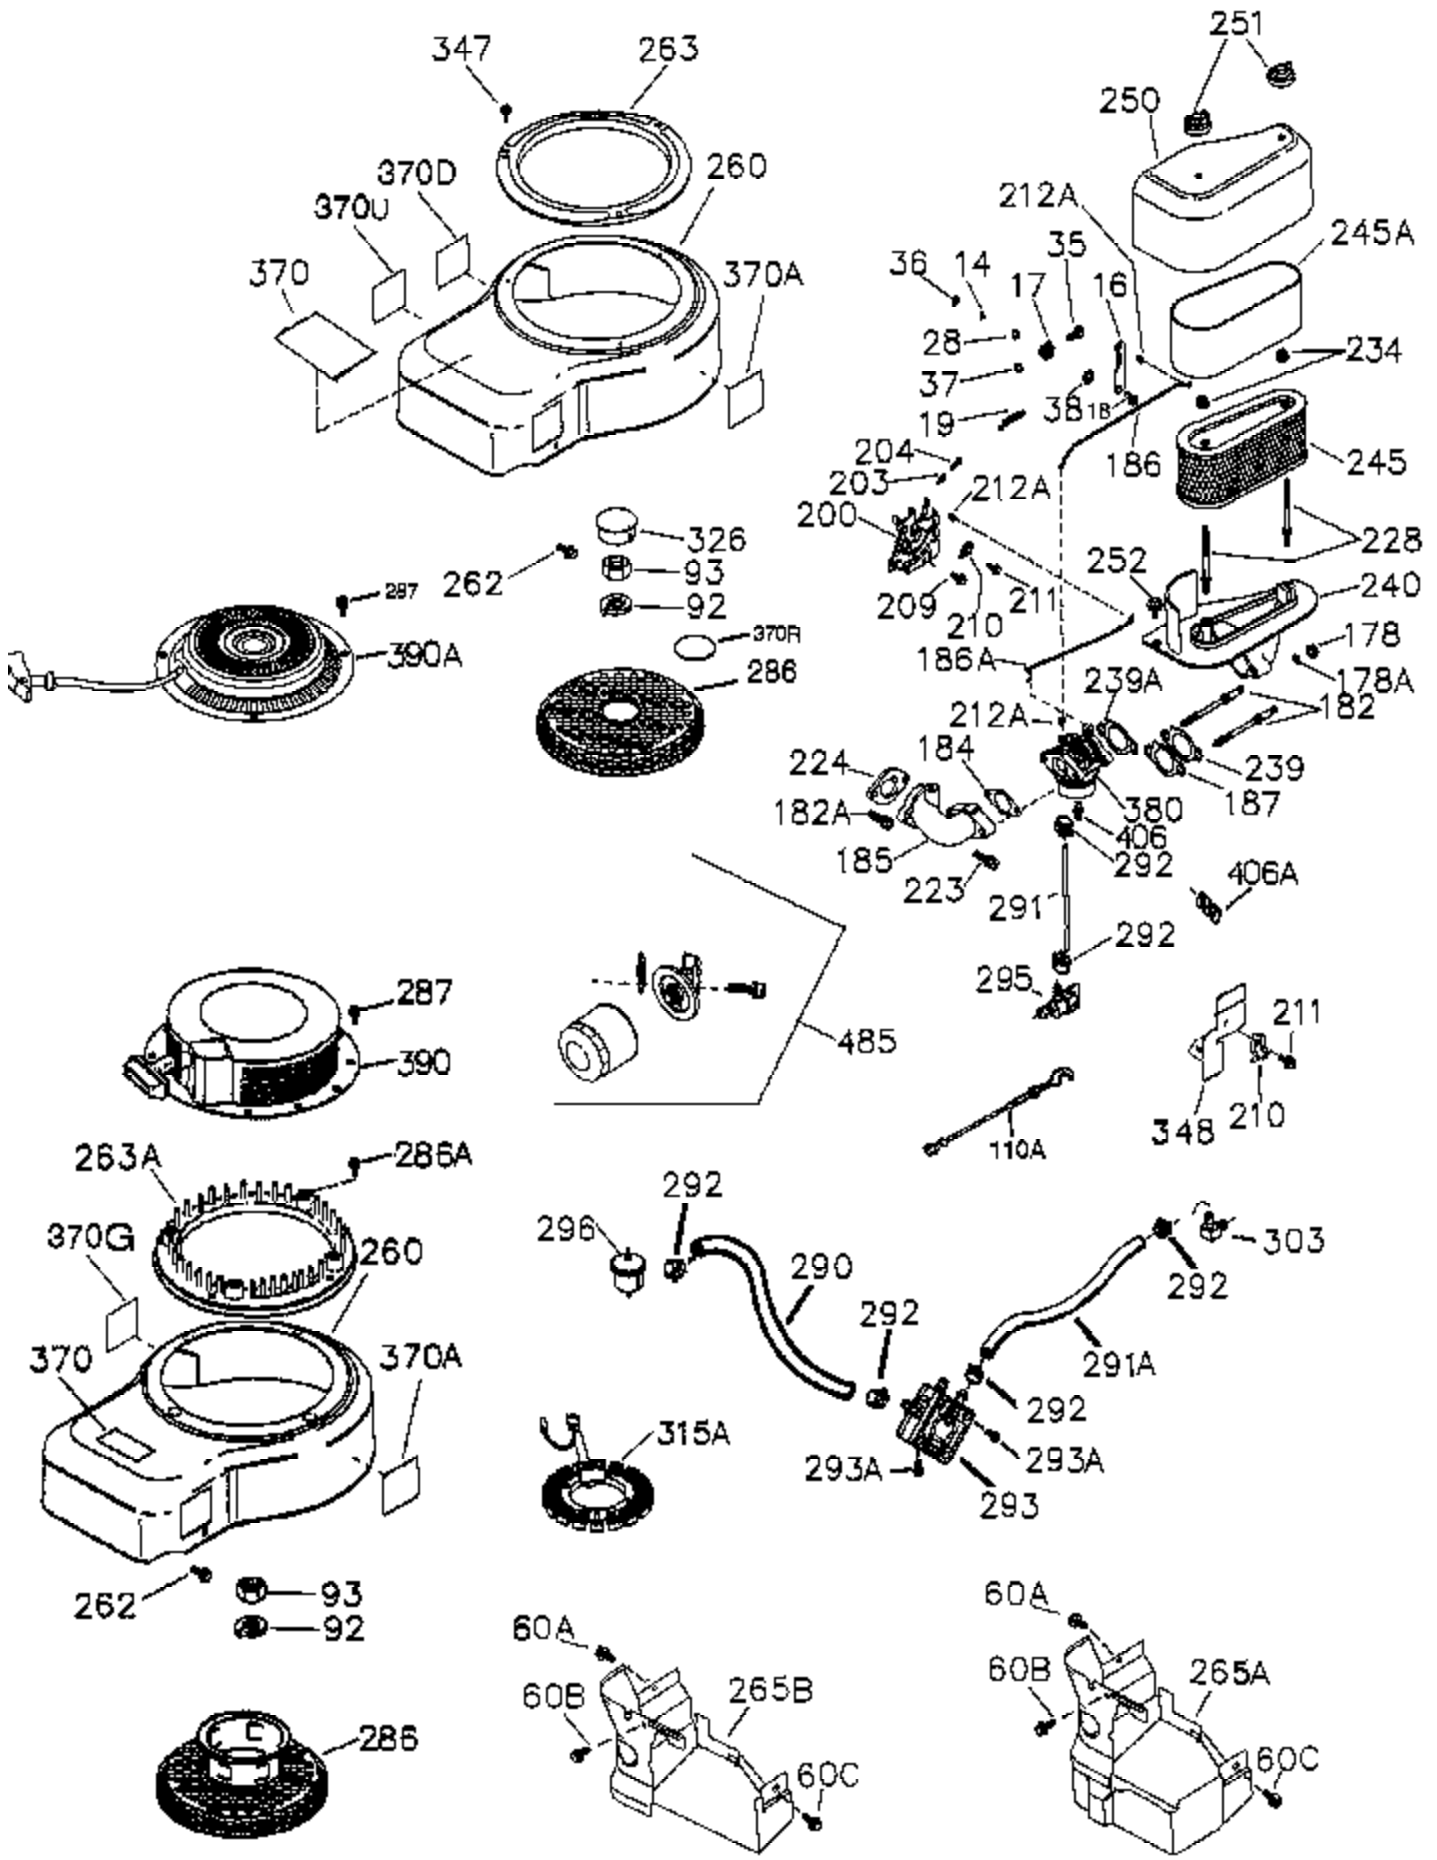

Ref #	Part Number	Qty	Description
14	28277	2	Washer
16	36346A	1	Governor Lever
17	29916	1	Governor Lever Clamp
18	651028	1	Screw, Torx T-15, 8-32 x 3/8"
19	36414	1	Extension Spring
28	30322	1	Lock Nut, 8-32
35	29826	1	Screw, 10-32 x 3/4"
36	29918	1	Lock Washer
37	29216	1	Lock Nut, 10-32
38	29642	1	Retaining Ring
60B	650867	1	Screw, 10-24 x 1/2"
60A	650781	1	Screw, 5-16/18 x 11/16"
92	650666	1	Lock Washer
93	650594	1	Flywheel Nut
178	650928	2	Lock Nut, 1/4-20
182	650925A	2	Carburetor Mounting Stud
184	36352	1	* Carburetor To Intake Pipe Gasket
185	36852	1	Intake Pipe
186	36354	1	Governor Link
186A	36353	1	Choke Link
200	36360	1	Control Bracket (Incl. 203,204,212A)
203	36482	1	Compression Spring
204	650777	1	Screw, 6-32 x 21/32"
209	650902	2	Screw, 10-32 x 7/16"
210	27793	1	Conduit Clip
211	650431	1	Screw, Torx T-25, 10-32 x 5/8"
212A	36288	3	Bushing
223	650975	2	Screw, Torx T-30, 5/16-18 x 1-9/32"
224	36490	1	* Intake Pipe Gasket
228	650977	2	Air Cleaner Stud
234	650825	2	Nut & Lock Washer, 1/4-20
239	36358	1	* Air Cleaner Gasket
240	36355	1	Air Cleaner Body (Incl. 228 & 239)
245	36356	1	Air Cleaner Filter (Incl. 234)
245A	36357	1	Air Cleaner Filter
250	36359	1	Air Cleaner Cover
251	650886	2	Wing Nut, 1/4-20
252	650976	1	Screw, 1/4-20 x 19/32"
260	36347	1	Blower Housing
262	650737	3	Screw, 1/4-20 x 1/2"
263	36367	1	Trim Ring
286	36343	1	Cup & Screen
290	29774	1	Fuel Line
292	26460	2	Fuel Line Clamp
296	34279B	1	Fuel Filter (Incl. 292)
326	36210	1	Screen Plug
347	650949	3	Screw, 10-32 x 9/16"
370G	35274	1	Oil Instruction Decal
380	640034	1	Carburetor (Incl. 184 & 212A)
394A	650982	1	Washer
485	36435	1	Oil Filter Adapter Kit (Optional) (Incl. 36262 Oil Filter, 36374 Oil Filter Adapter, 650971 Screw, 36335 Oil Passage Gasket)