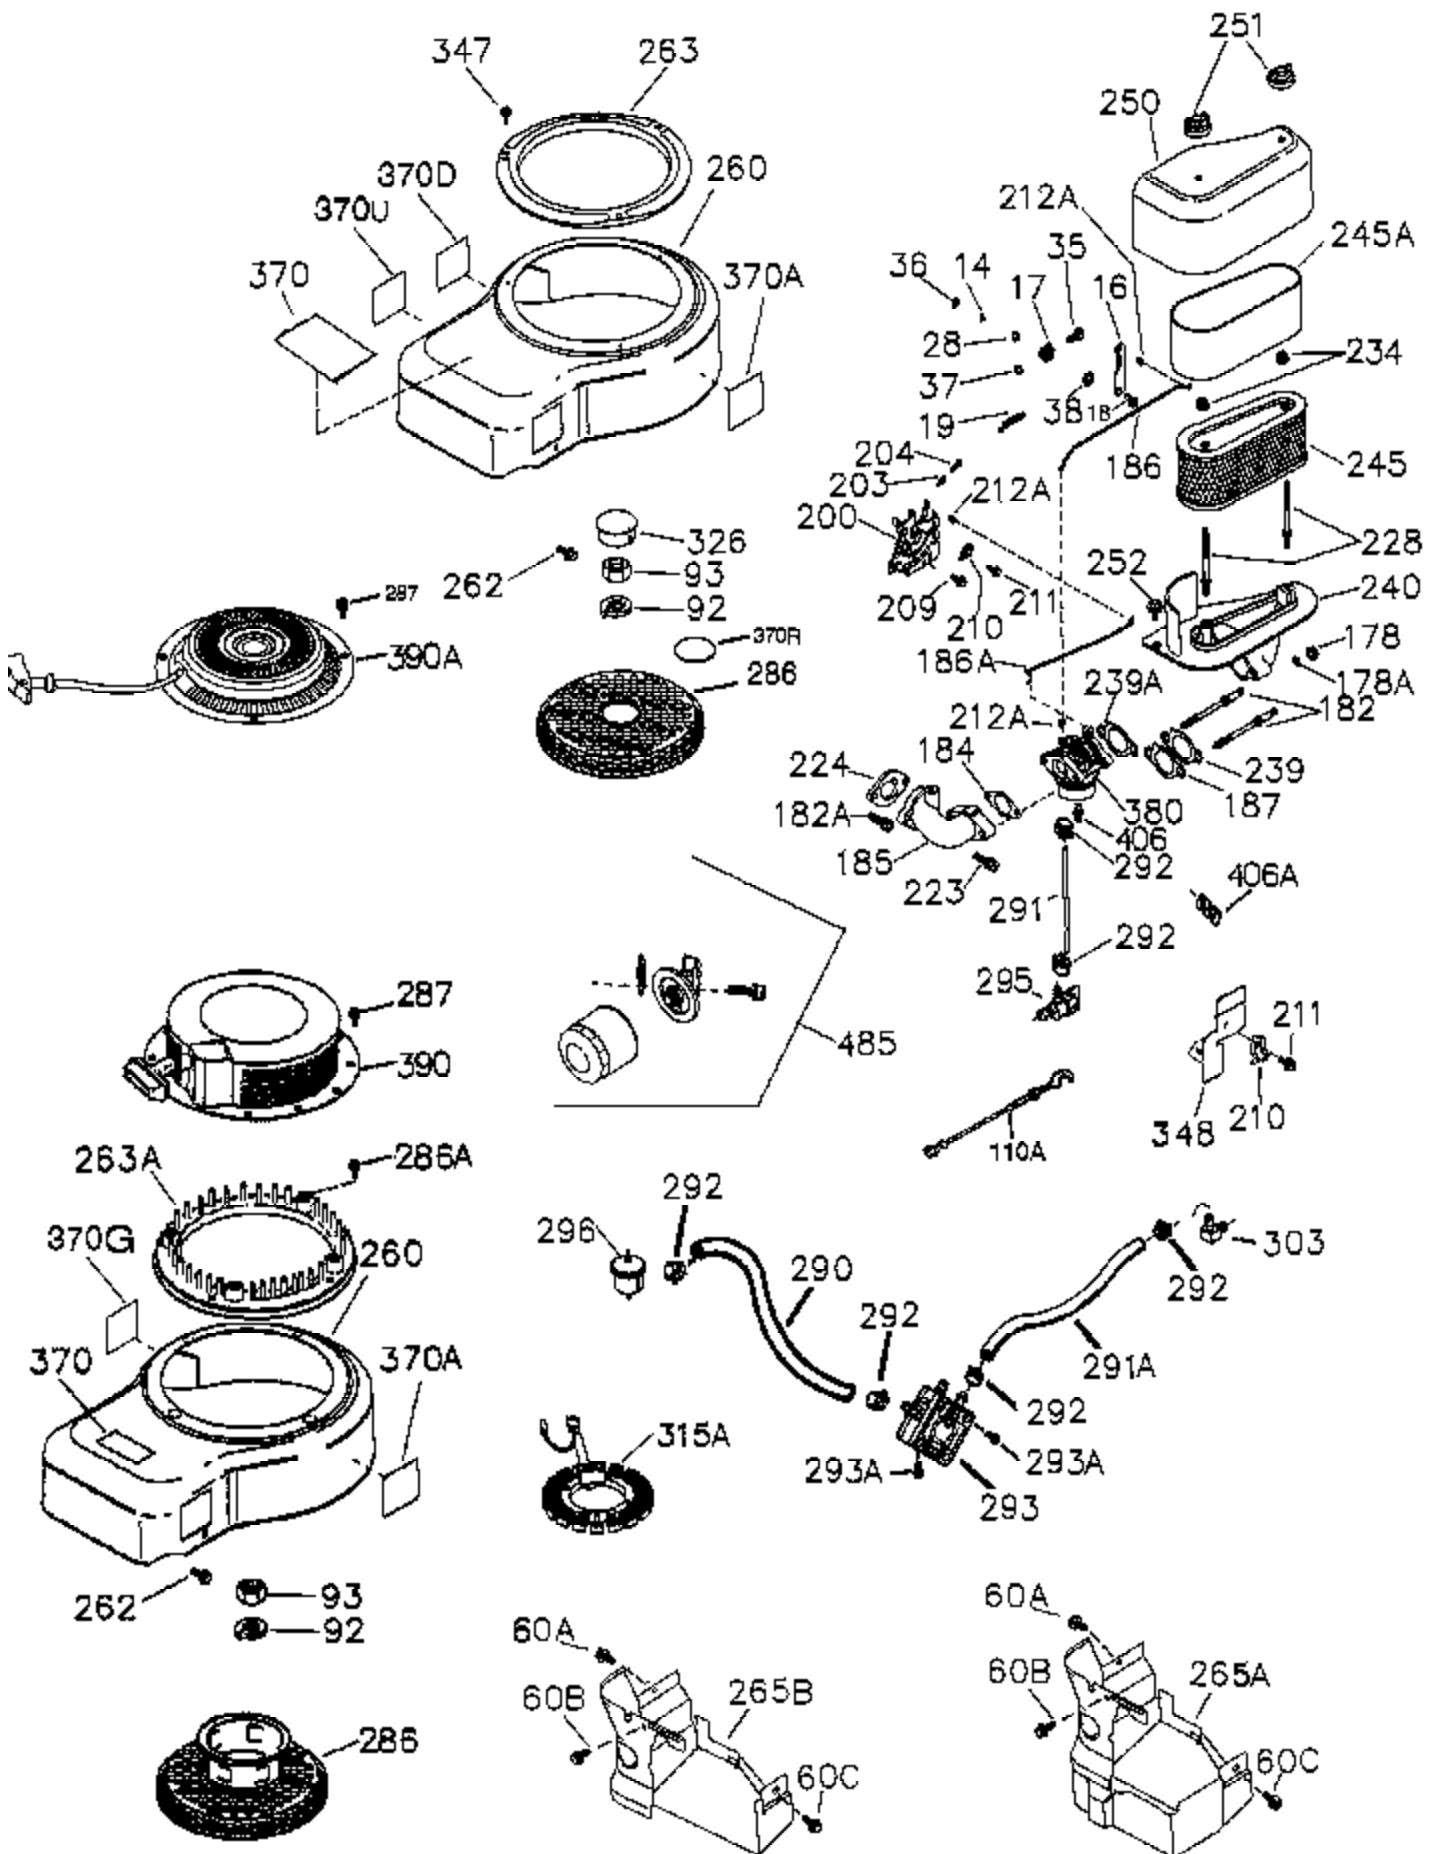

Ref #	Part Number	Qty	Description
14	28277	2	Washer
16	36346	1	Governor Lever (Incl. 212A)
17	29916	1	Governor Lever Clamp
18	650548	1	Screw, 8-32 x 5/16"
19	36414	1	Extension Spring
28	30322	1	Lock Nut, 8-32
35	29826	1	Screw, 10-32 x 3/4"
36	29918	1	Lock Washer
37	29216	1	Lock Nut, 10-32
38	29642	1	Retaining Ring
60B	650867	1	Screw, 10-24 x 1/2"
60C	650737	1	Screw, 1/4-20 x 1/2"
60A	650781	1	Screw, 5/16-18 x 11/16"
92	650666	1	Lock Washer
93	650594	1	Flywheel Nut
178	650928	2	Lock Nut, 1/4-20
182	650925	2	Carburetor Mounting Stud
184	36352	1	* Carburetor To Intake Pipe Gasket
185	36489	1	Intake Pipe
186	36354	1	Governor Link
186A	36353	1	Choke Link
200	36360	1	Control Bracket (Incl. 203,204,212A)
203	33802	1	Compression Spring
204	650777	1	Screw, 6-32 x 21/32"
209	650902	2	Screw, 10-32 x 7/16"
210	27793	1	Conduit Clip
211	28942	1	Screw, 10-32 x 3/8"
212A	36288	3	Bushing
223	650975	2	Screw, Torx T-30, 5/16-18 x 1-9/32"
224	36490	1	* Intake Pipe Gasket
228	650977	2	Air Cleaner Stud
229	650825	2	Nut & Lock Washer, 1/4-20
239	36358	1	* Air Cleaner Gasket
240	36355	1	Air Cleaner Body (Incl. 228 & 239)
245	36356	1	Air Cleaner Filter (Incl. 229)
250	36359	1	Air Cleaner Cover
251	650886	2	Wing Nut, 1/4-20
252	650976	1	Screw, 1/4-20 x 19/32"
260	36347	1	Blower Housing
262	650737	3	Screw, 1/4-20 x 1/2"
263	36367	1	Trim Ring
286	36343	1	Cup & Screen
290	30705	1	Fuel Line (14.00")
292	26460	1	Fuel Line Clamp
296	34279B	1	Fuel Filter (Incl. 292)
322B	611142	1	Connector Body
323A	611118	1	Terminal
326	36210	1	Screen Plug
347	650949	3	Screw, 10-32 x 9/16"
370B	35274	1	Instruction Decal
370	36261	1	Instruction Decal
380	632698	1	Carburetor (Incl. 184 & 212A)
394A	650982	1	Washer