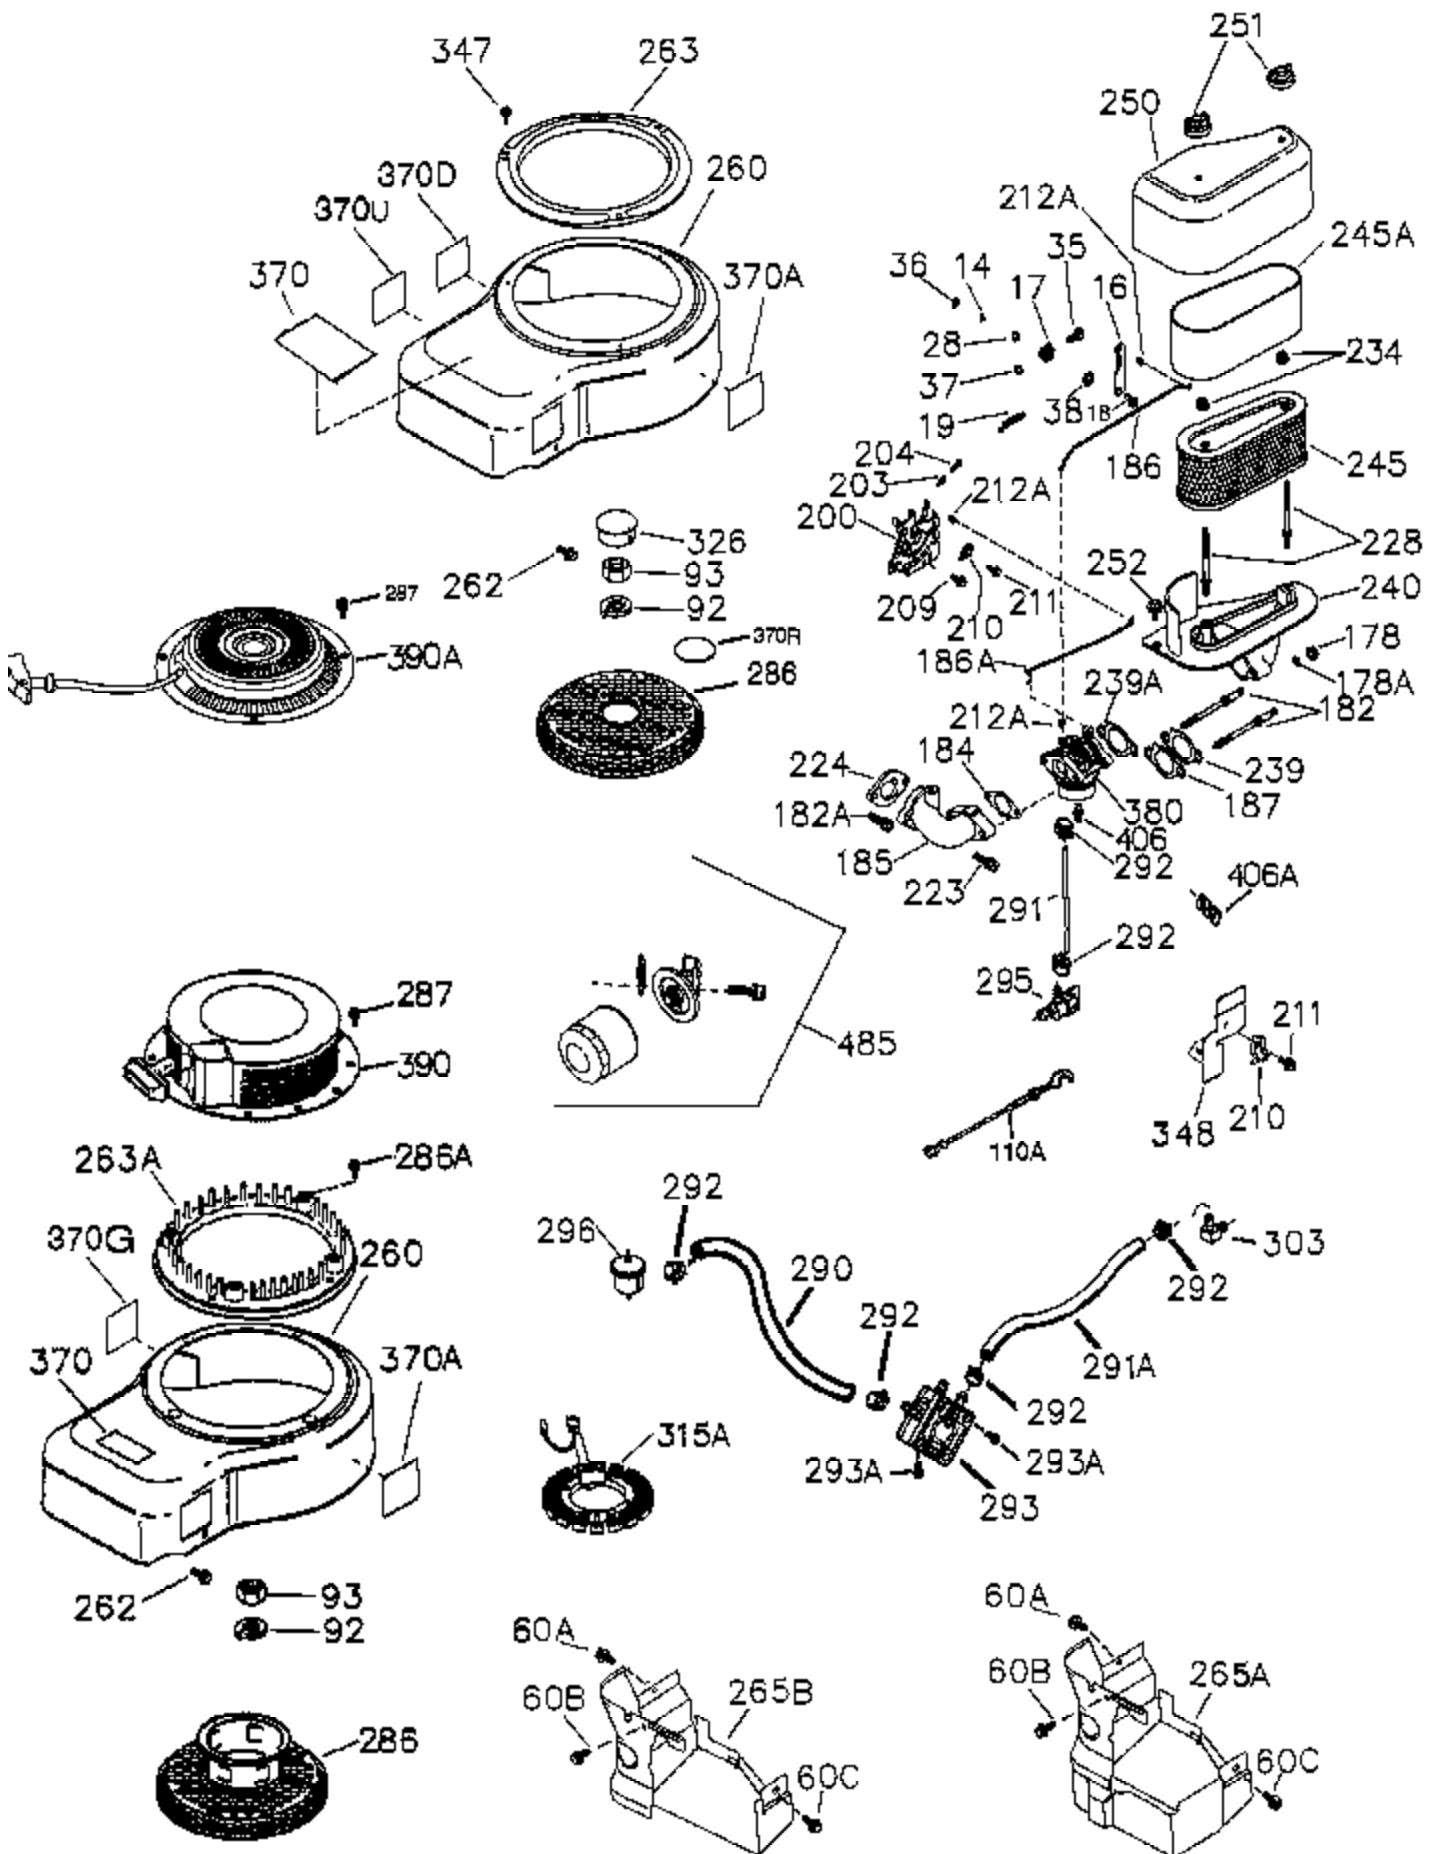

Ref #	Part Number	Qty	Description
14	28277	2	Washer
16	36346	1	Governor Lever (Incl. 212A)
17	29916	1	Governor Lever Clamp
18	650548	1	Screw, 8-32 x 5/16"
19	36414	1	Extension Spring
28	30322	1	Lock Nut, 8-32
35	29826	1	Screw, 10-32 x 3/4"
36	29918	1	Lock Washer
37	29216	1	Lock Nut, 10-32
38	29642	1	Retaining Ring
60B	650867	1	Screw, 10-24 x 1/2"
60A	650781	1	Screw, 5/16-18 x 11/16"
60C	650737	1	Screw, 1/4-20 x 1/2"
92	650666	1	Lock Washer
93	650594	1	Flywheel Nut
178	650928	2	Lock Nut, 1/4-20
182	650925	2	Carburetor Mounting Stud
184	36352	1	* Carburetor To Intake Pipe Gasket
185	36489	1	Intake Pipe
186	36354	1	Governor Link
200	36233	1	Control Bracket (Incl. 203,204,212A)
203	33802	1	Compression Spring
204	650777	1	Screw, 6-32 x 21/32"
209	650902	2	Screw, 10-32 x 7/16"
210	27793	1	Conduit Clip
211	28942	1	Screw, 10-32 x 3/8"
212A	36288	3	Bushing
223	650975	2	Screw, Torx T-30, 5/16-18 x 1-9/32"
224	36490	1	* Intake Pipe Gasket
228	650977	2	Air Cleaner Stud
229	650825	2	Nut & Lock Washer, 1/4-20
239	36358	1	* Air Cleaner Gasket
240	36355	1	Air Cleaner Body (Incl. 228 & 239)
245	36356	1	Air Cleaner Filter (Incl. 229)
250	36359	1	Air Cleaner Cover
251	650886	2	Wing Nut, 1/4-20
252	650976	1	Screw, 1/4-20 x 19/32"
260	36347	1	Blower Housing
262	650737	3	Screw, 1/4-20 x 1/2"
263	36367	1	Trim Ring
286	36343	1	Cup & Screen
290	30705	1	Fuel Line (15.00")
292	26460	1	Fuel Line Clamp
296	34279B	1	Fuel Filter (Incl. 292)
322B	611142	1	Connector Body
323A	611118	1	Terminal
326	36210	1	Screen Plug
347	650949	3	Screw, 10-32 x 9/16"
348	36383	1	Remote Choke Bracket
370	36261	1	Instruction Decal
370B	35274	1	Instruction Decal
380	632698	1	Carburetor (Incl. 184 & 212A)
394A	650982	1	Washer