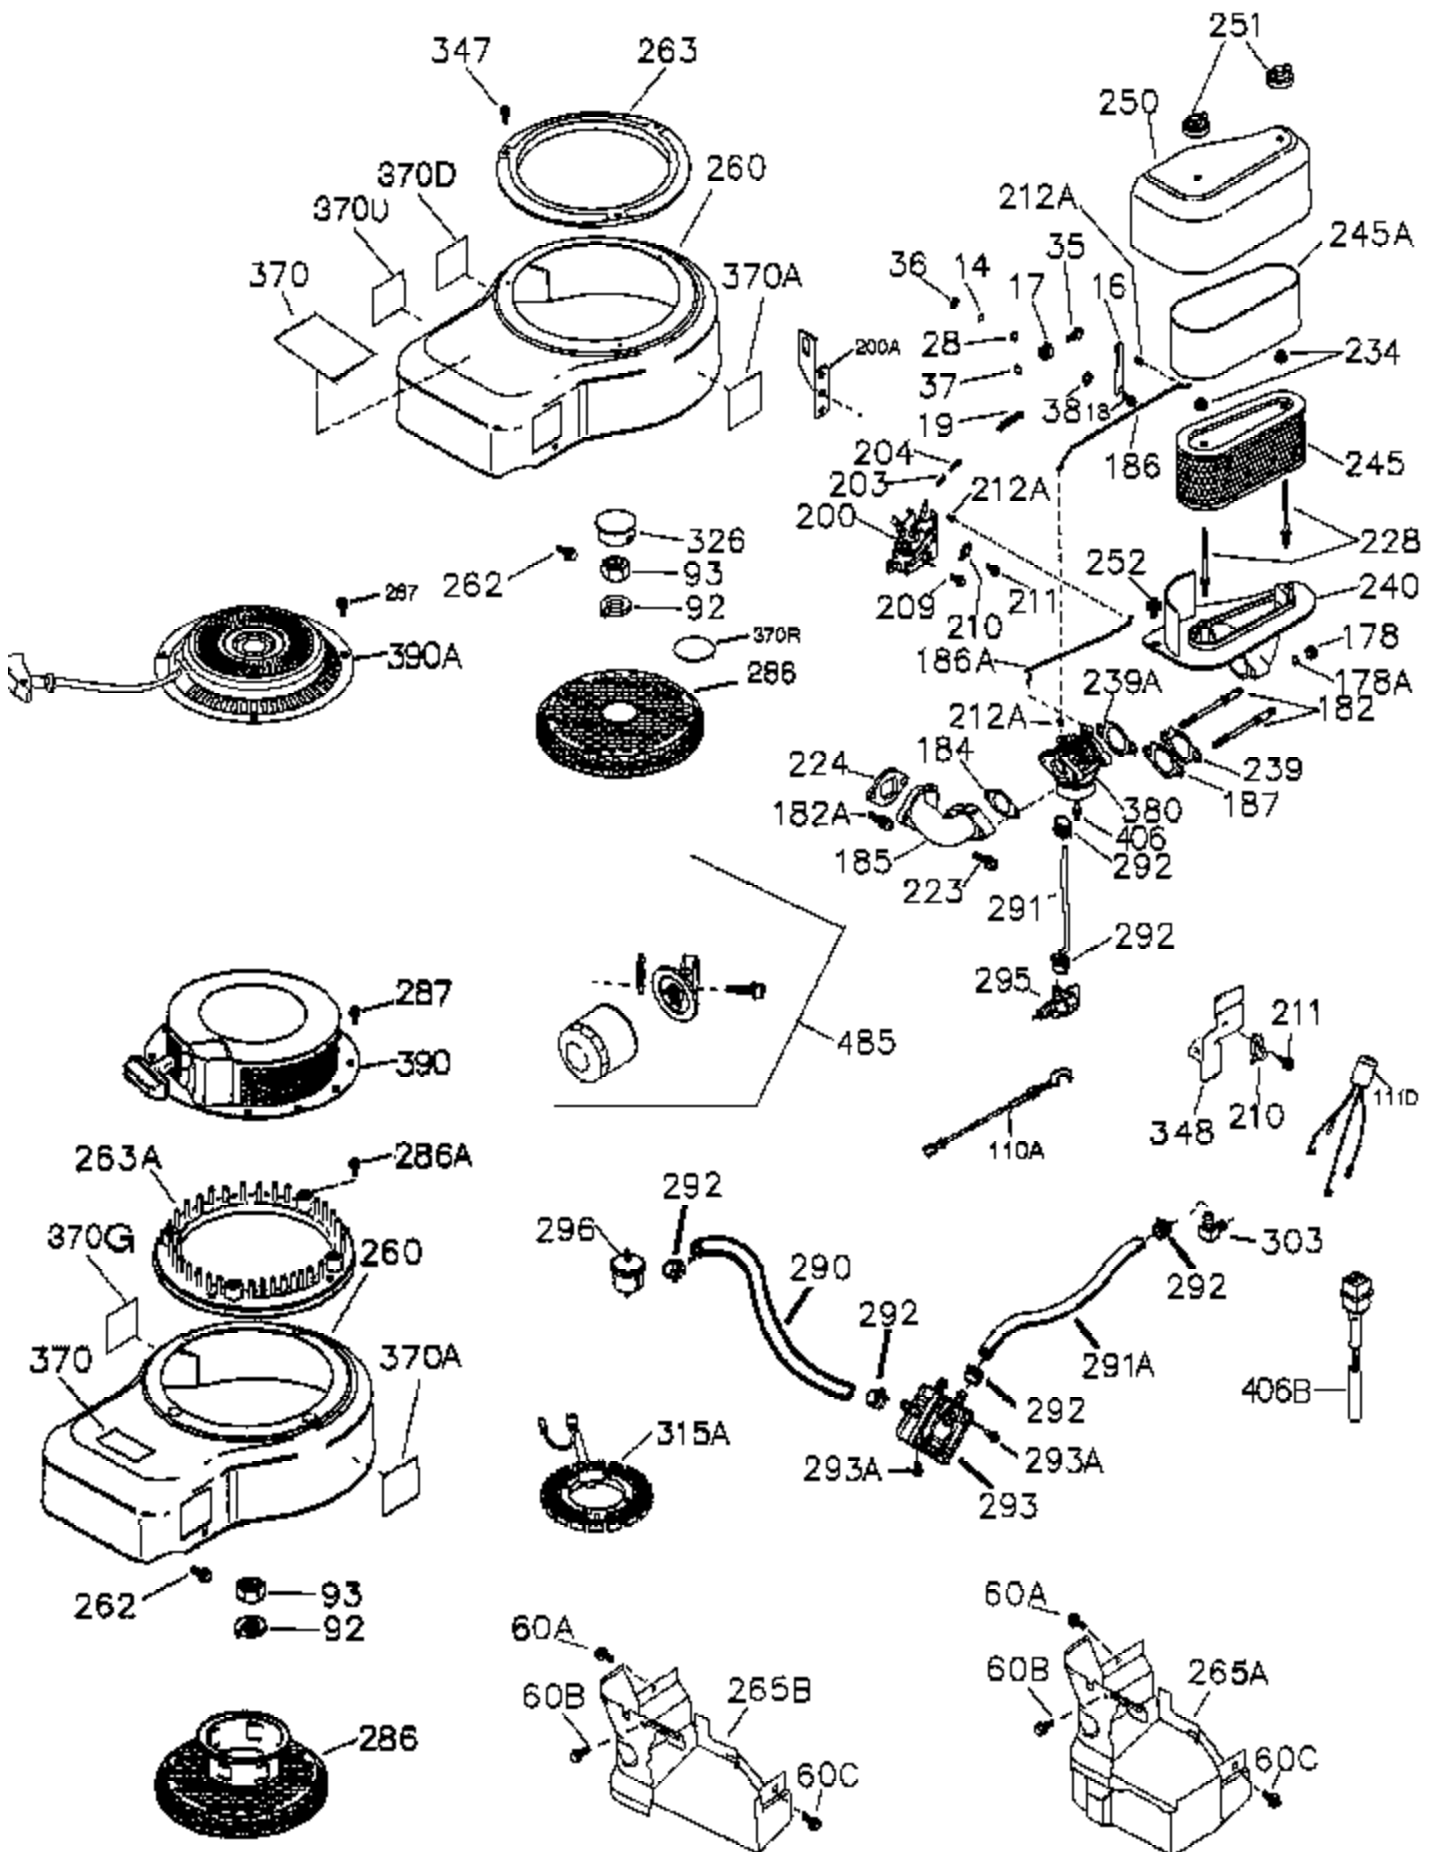

Ref #	Part Number	Qty	Description
14	28277	2	Washer
16	36346	1	Governor Lever (Incl. 212A)
17	29916	1	Governor Lever Clamp
18	650548	1	Screw, 8-32 x 5/16"
19	36414	1	Extension Spring
28	30322	1	Lock Nut, 8-32
35	29826	1	Screw, 10-32 x 3/4"
36	29918	1	Lock Washer
37	29216	1	Lock Nut, 10-32
38	29642	1	Retaining Ring
50A	730656		Camshaft Repair Kit
60B	650867	1	Screw, 10-24 x 1/2"
60A	650781	1	Screw, 5/16-18 x 11/16"
92	650666	1	Lock Washer
93	650594	1	Flywheel Nut
178	650928	2	Lock Nut, 1/4-20
182	650925	2	Carburetor Mounting Stud
184	36352	1	* Carburetor To Intake Pipe Gasket
185	36489	1	Intake Pipe
186	36354	1	Governor Link
186A	36353	1	Choke Link
200	36360	1	Control Bracket (Incl. 203,204,212A)
203	33802	1	Compression Spring
204	650777	1	Screw, 6-32 x 21/32"
209	650902	2	Screw, 10-32 x 7/16"
210	27793	1	Conduit Clip
211	28942	1	Screw, 10-32 x 3/8"
212A	36288	3	Bushing
223	650975	2	Screw, Torx T-30, 5/16-18 x 1-9/32"
224	36490	1	* Intake Pipe Gasket
228	650977	2	Air Cleaner Stud
229	650825	2	Nut & Lock Washer, 1/4-20
239	36358	1	* Air Cleaner Gasket
240	36355	1	Air Cleaner Body (Incl. 228 & 239)
245	36356	1	Air Cleaner Filter (Incl. 229)
245A	36357	1	Air Cleaner Filter
250	36359	1	Air Cleaner Cover
251	650886	2	Wing Nut, 1/4-20
252	650976	1	Screw, 1/4-20 x 19/32"
260	36347	1	Blower Housing
262	650737	3	Screw, 1/4-20 x 1/2"
263	36367	1	Trim Ring
286	36343	1	Cup & Screen
290	30705	1	Fuel Line
292	26460	1	Fuel Line Clamp
296	34279B	1	Fuel Filter (Incl. 292)
326	36210	1	Screen Plug
347	650949	3	Screw, 10-32 x 9/16"
370	36261	1	Instruction Decal
370A	35274	1	Instruction Decal
380	632698	1	Carburetor (Incl. 184 & 212A)
394A	650982	1	Washer
478	36336	1	Oil Passage Cover (Incl. 479)