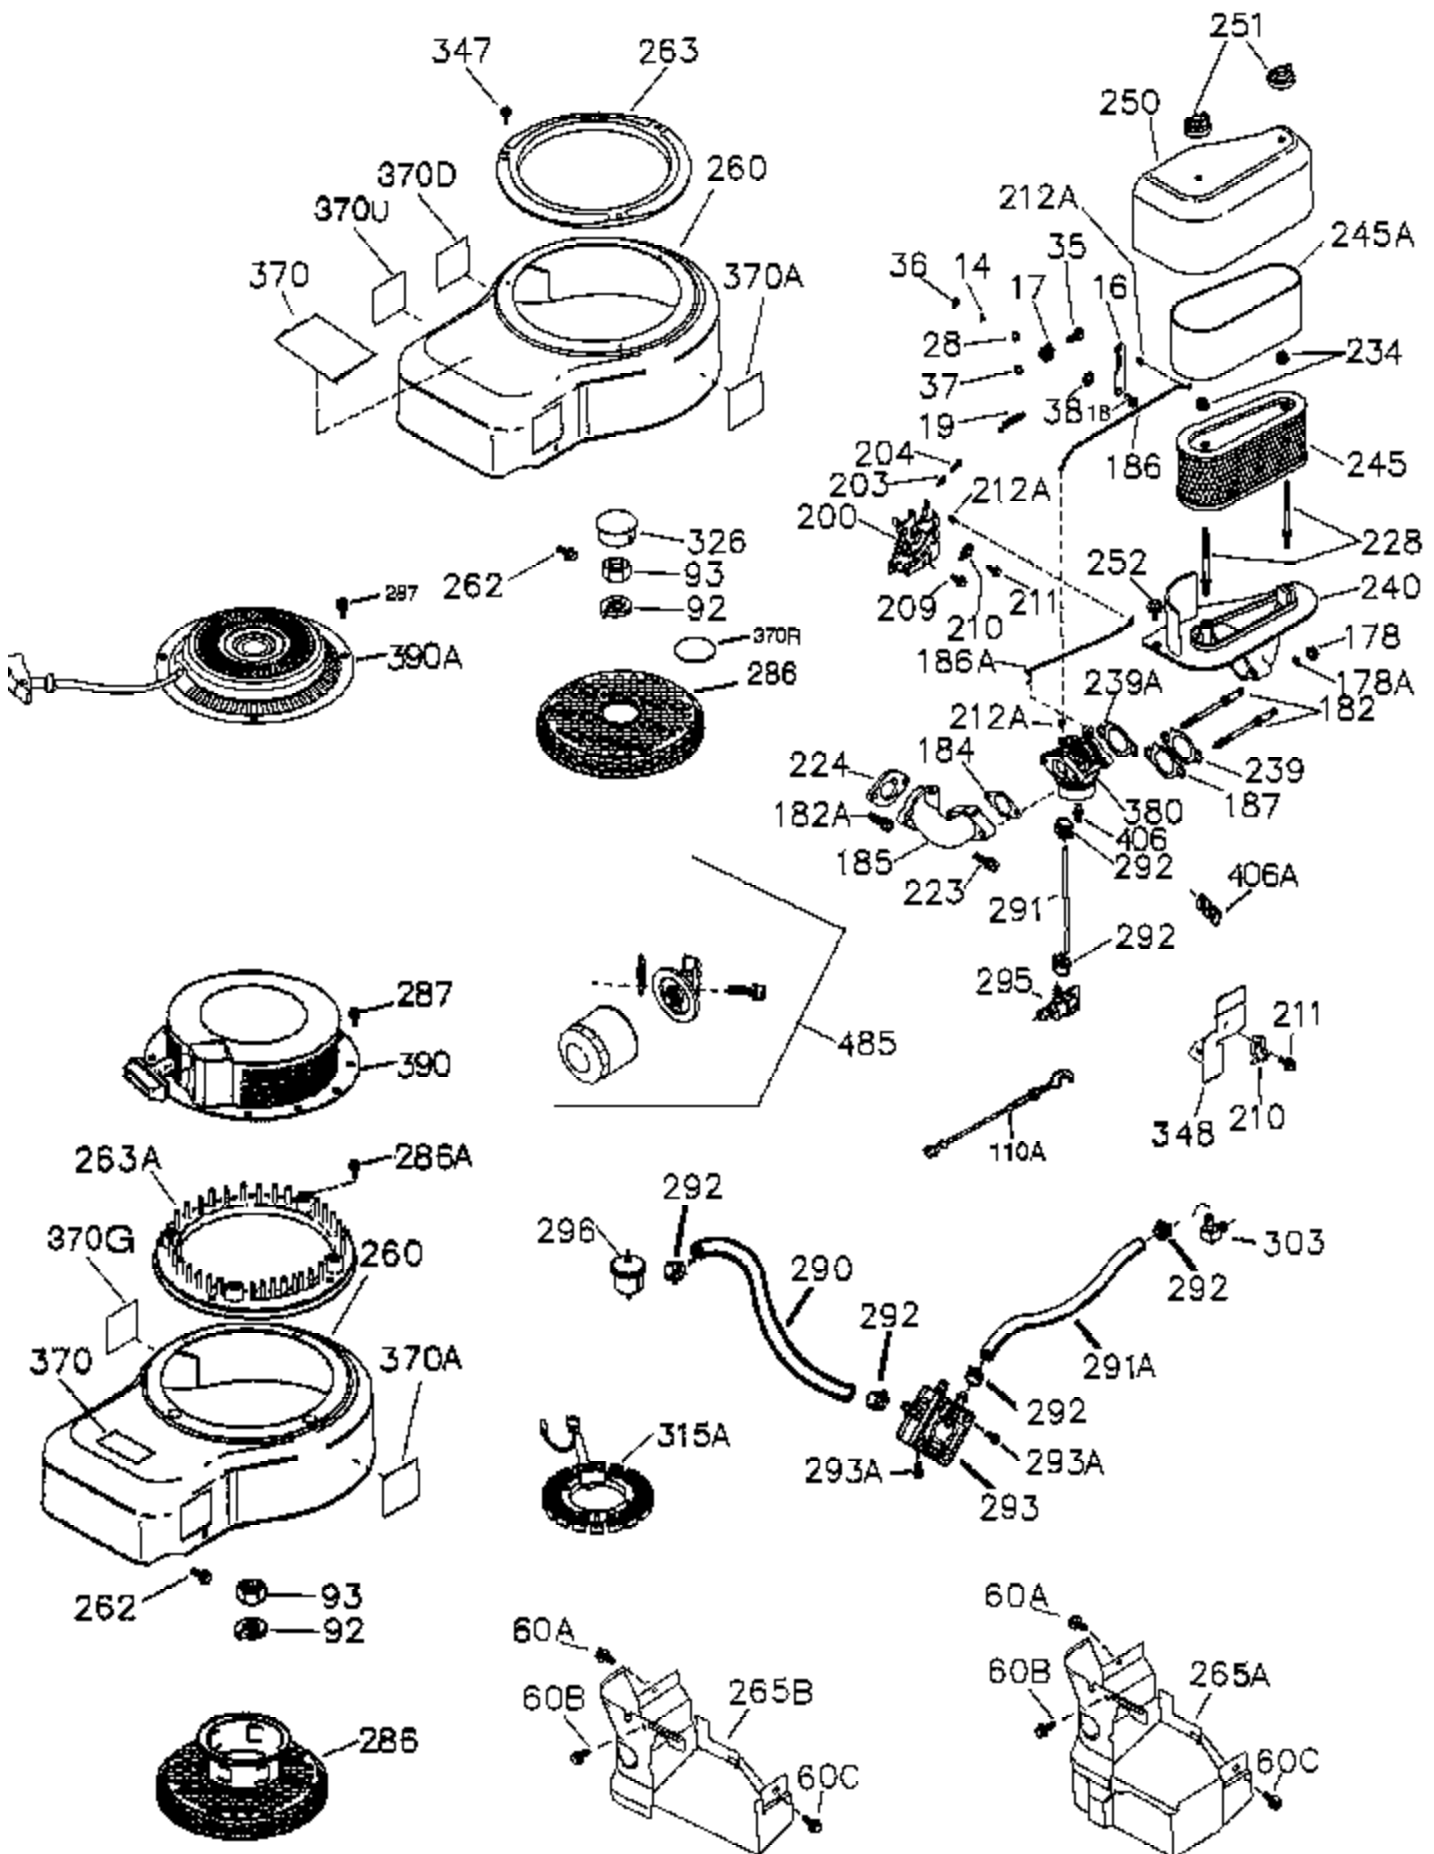

Ref #	Part Number	Qty	Description
14	28277	2	Washer
16	36346A	1	Governor Lever (Incl. 212A)
17	29916	1	Governor Lever Clamp
18	650548	1	Screw, 8-32 x 5/16"
19	36414	1	Extension Spring
28	30322	1	Lock Nut, 8-32
35	29826	1	Screw, 10-32 x 3/4"
36	29918	1	Lock Washer
37	29216	1	Lock Nut, 10-32
38	29642	1	Retaining Ring
60A	650781	1	Screw, 5/16-18 x 11/16"
60B	650867	1	Screw, 10-24 x 1/2"
92	650666	1	Lock Washer
93	650594	1	Flywheel Nut
178	650928	2	Lock Nut, 1/4-20
182	650925	2	Carburetor Mounting Stud
184	36352	1	* Carburetor To Intake Pipe Gasket
185	36852	1	Intake Pipe
186A	36353	1	Choke Link
186	36354	1	Governor Link
200	36360	1	Control Bracket (Incl. 203,204,212A)
203	33802	1	Compression Spring
204	650777	1	Screw, 6-32 x 21/32"
209	650902	2	Screw, 10-32 x 7/16"
210	27793	1	Conduit Clip
211	28942	1	Screw, 10-32 x 3/8"
212A	36288	3	Bushing
223	650975	2	Screw, Torx T-30, 5/16-18 x 1-9/32"
224	36490	1	* Intake Pipe Gasket
228	650977	2	Air Cleaner Stud
229	650825	2	Nut & Lock Washer, 1/4-20
239	36358	1	* Air Cleaner Gasket
240	36355	1	Air Cleaner Body (Incl. 228 & 239)
245	36356	1	Air Cleaner Filter (Incl. 229)
245A	36357	1	Air Cleaner Filter
250	36359	1	Air Cleaner Cover
251	650886	2	Wing Nut, 1/4-20
252	650976	1	Screw, 1/4-20 x 19/32"
260	36347	1	Blower Housing
262	650737	3	Screw, 1/4-20 x 1/2"
263	36367	1	Trim Ring
286	36343	1	Cup & Screen
291	30705	1	Fuel Line
292	26460	2	Fuel Line Clamp
296	34279B	1	Fuel Filter (Incl. 292)
326	36210	1	Screen Plug
347	650949	3	Screw, 10-32 x 9/16"
370A	36261	1	Instruction Decal
370G	35274	1	Instruction Decal
380	640034	1	Carburetor (Incl. 184 & 212A)
394A	650982	1	Washer