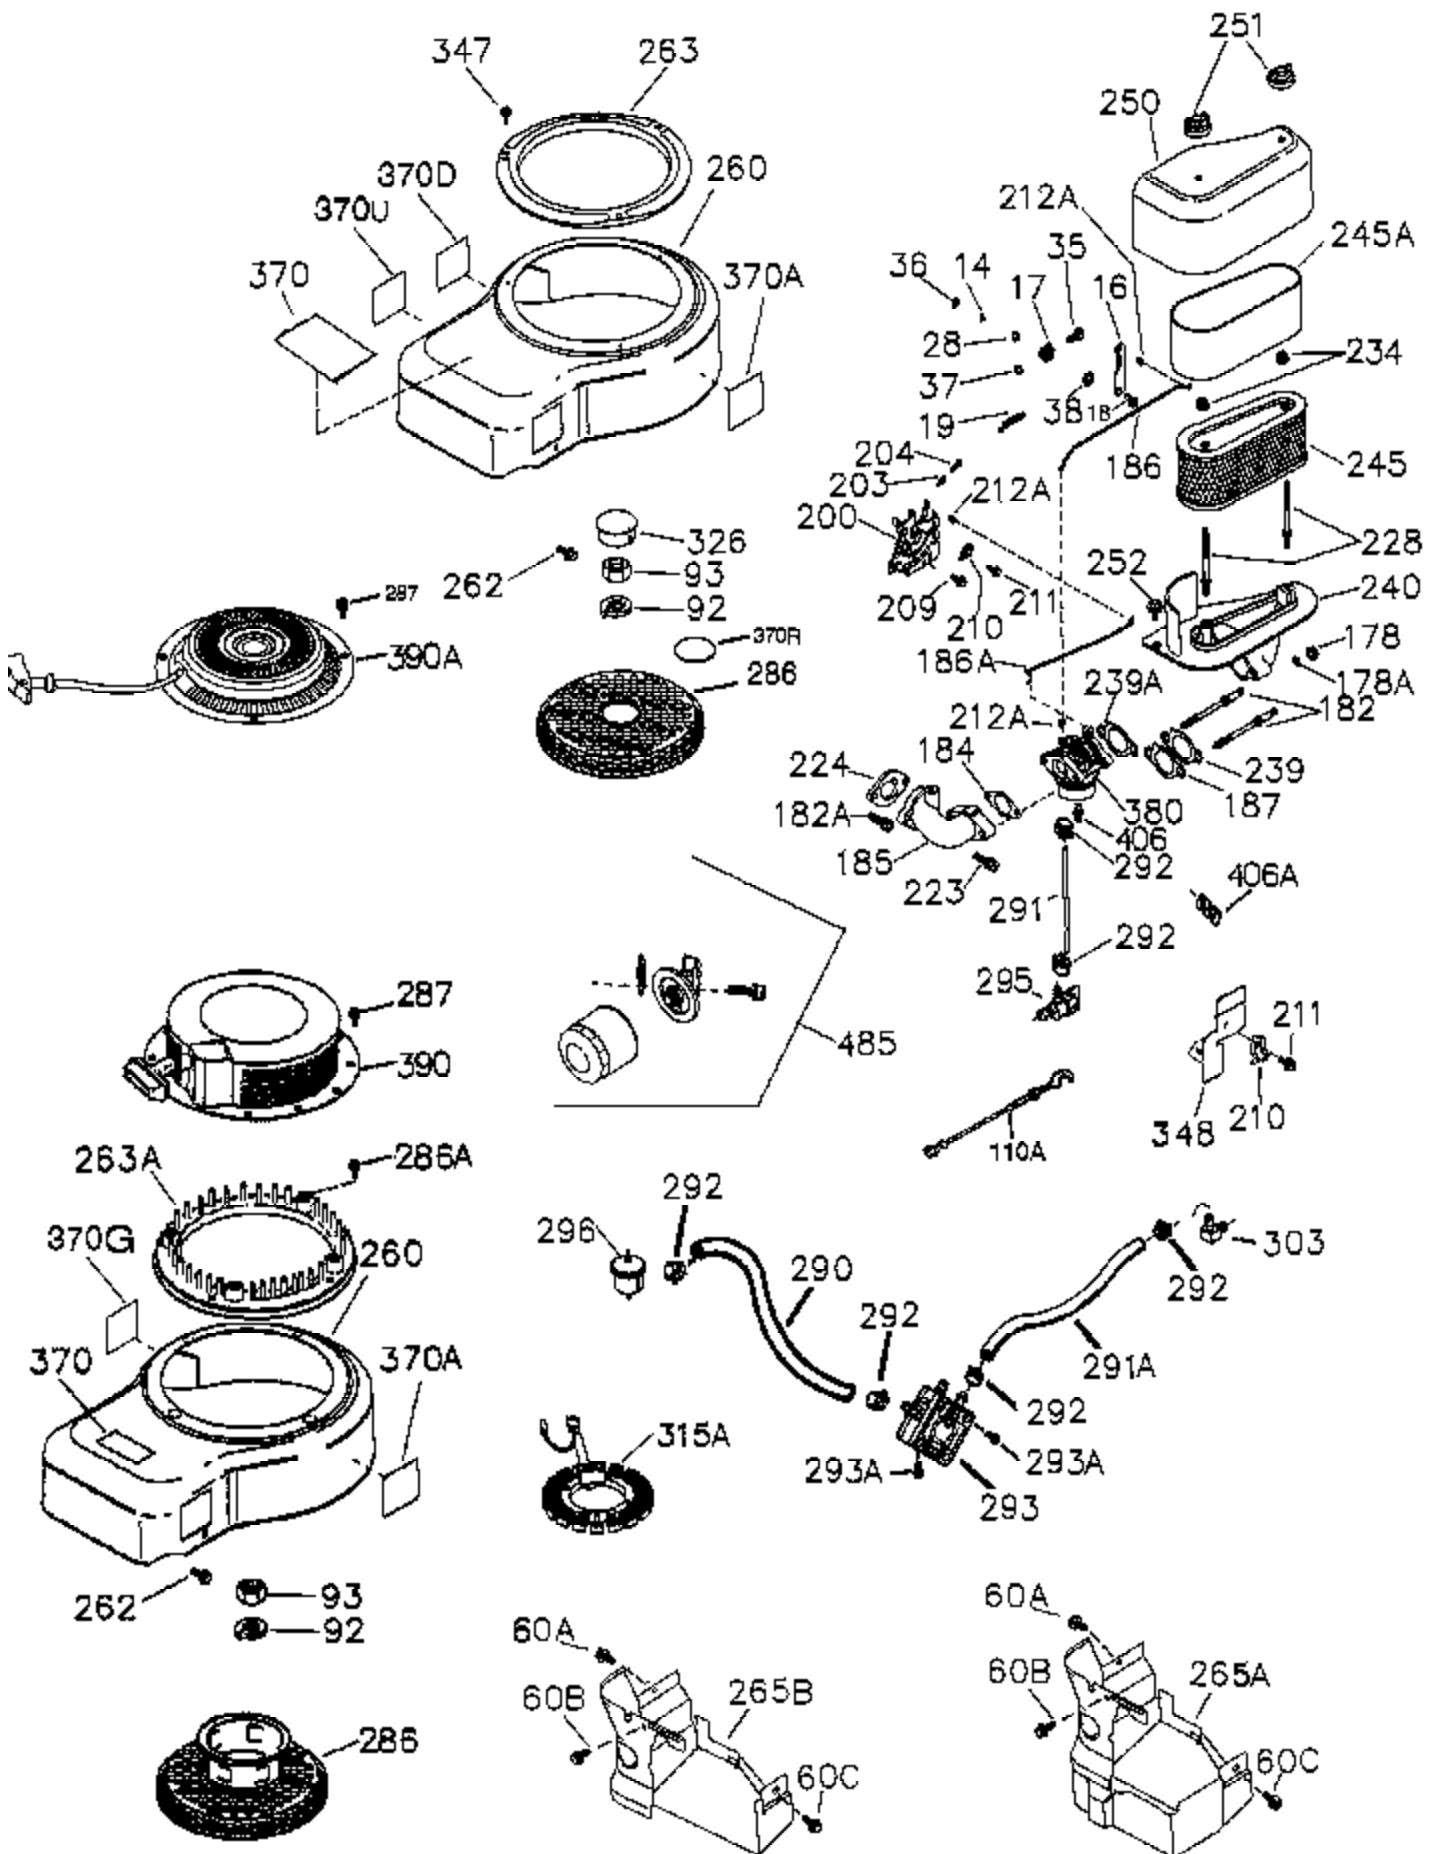

Ref #	Part Number	Qty	Description
14	28277	2	Washer
16	36346	1	Governor Lever (Incl. 212A)
17	29916	1	Governor Lever Clamp
18	650548	1	Screw, 8-32 x 5/16"
19	36414	1	Extension Spring
28	30322	1	Lock Nut, 8-32
35	29826	1	Screw, 10-32 x 3/4"
36	29918	1	Lock Washer
37	29216	1	Lock Nut, 10-32
38	29642	1	Retaining Ring
60C	650737	1	Screw, 1/4-20 x 1/2"
60B	650867	1	Screw, 10-24 x 1/2"
60A	650781	1	Screw, 5/16-18 x 11/16"
92	650666	1	Lock Washer
93	650594	1	Flywheel Nut
178	650928	2	Lock Nut, 1/4-20
182	650925	2	Carburetor Mounting Stud
184	36352	1	* Carburetor To Intake Pipe Gasket
185	36489	1	Intake Pipe
186	36354	1	Governor Link
186A	36353	1	Choke Link
200	36360	1	Control Bracket (Incl. 203,204,212A)
203	33802	1	Compression Spring
204	650777	1	Screw, 6-32 x 21/32"
209	650902	2	Screw, 10-32 x 7/16"
210	27793	1	Conduit Clip
211	28942	1	Screw, 10-32 x 3/8"
212A	36288	3	Bushing
223	650975	2	Screw, Torx T-30, 5/16-18 x 1-9/32"
224	36490	1	* Intake Pipe Gasket
228	650977	2	Air Cleaner Stud
229	650825	2	Nut & Lock Washer, 1/4-20
239	36358	1	* Air Cleaner Gasket
240	36355	1	Air Cleaner Body (Incl. 228 & 239)
245	36356	1	Air Cleaner Filter (Incl. 229)
245A	36357	1	Air Cleaner Filter
250	36359	1	Air Cleaner Cover
251	650886	2	Wing Nut, 1/4-20
252	650976	1	Screw, 1/4-20 x 19/32"
260	36347	1	Blower Housing
262	650737	3	Screw, 1/4-20 x 1/2"
263	36508	1	Trim Ring
286	36343	1	Cup & Screen
290	30705	1	Fuel Line (14.00")
292	26460	1	Fuel Line Clamp
296	34279B	1	Fuel Filter (Incl. 292)
322B	611142	1	Connector Body
323A	611118	1	Terminal
326	36210	1	Screen Plug
347	650949	3	Screw, 10-32 x 9/16"
370B	35274	1	Instruction Decal
370	36261	1	Instruction Decal
380	632698	1	Carburetor (Incl. 184 & 212A)
394A	650982	1	Washer