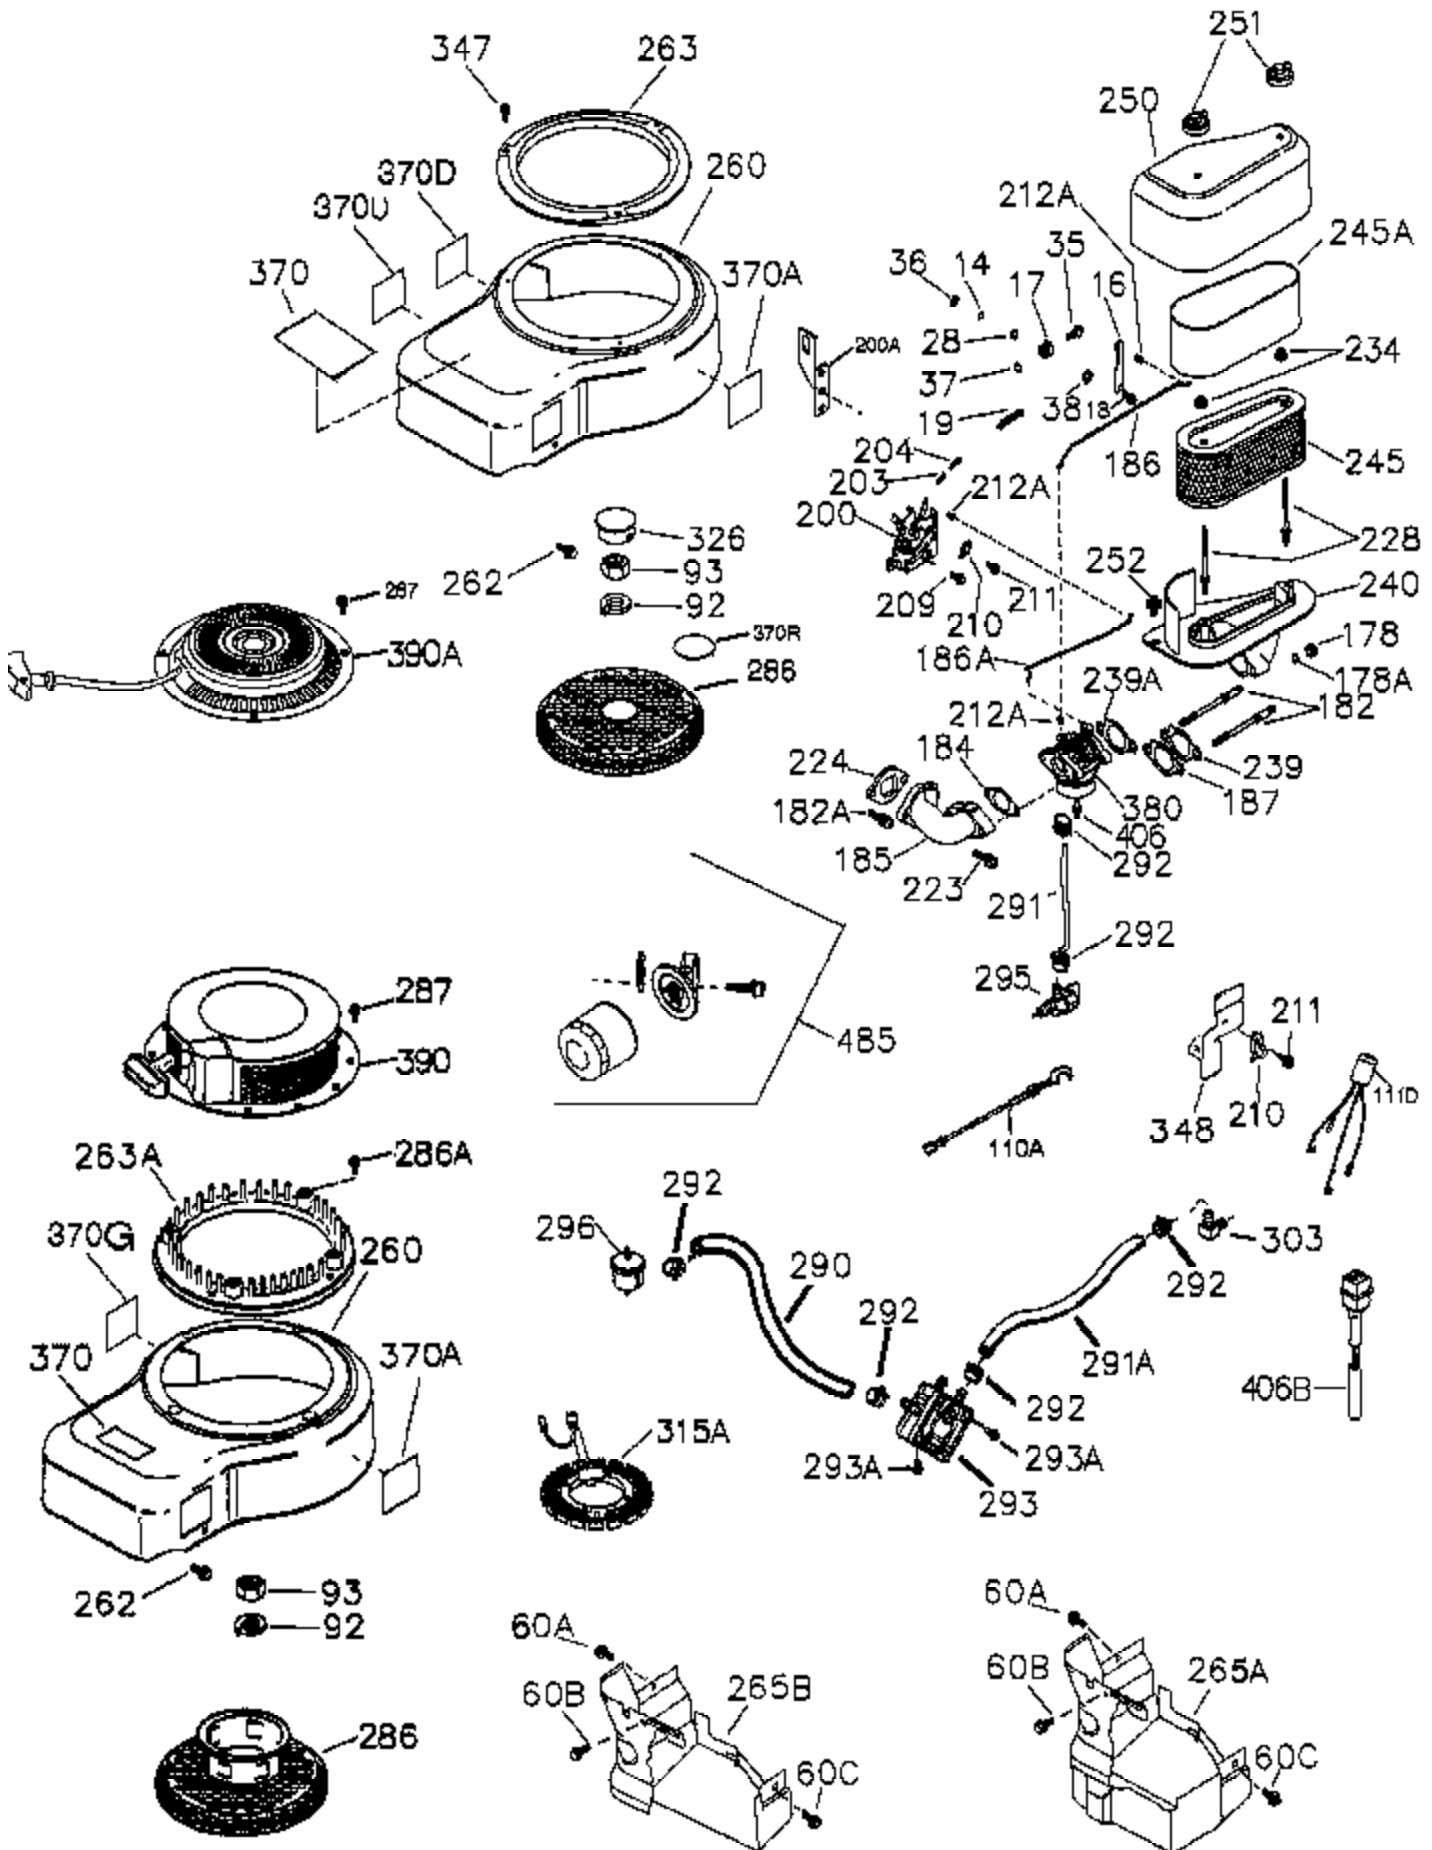

Ref #	Part Number	Qty	Description
14	28277	2	Washer
16	36346	1	Governor Lever (Incl. 212A)
17	29916	1	Governor Lever Clamp
18	650548	1	Screw, 8-32 x 5/16"
19	36414	1	Extension Spring
28	30322	1	Lock Nut, 8-32
35	29826	1	Screw, 10-32 x 3/4"
36	29918	1	Lock Washer
37	29216	1	Lock Nut, 10-32
38	29642	1	Retaining Ring
50A	730656		Camshaft Repair Kit
60C	650737	1	Screw, 1/4-20 x 1/2"
60B	650867	1	Screw, 10-24 x 1/2"
60A	650781	1	Screw, 5/16-18 x 11/16"
92	650666	1	Lock Washer
93	650594	1	Flywheel Nut
178	650928	2	Lock Nut, 1/4-20
182	650925	2	Carburetor Mounting Stud
184	36352	1	* Carburetor To Intake Pipe Gasket
185	36489	1	Intake Pipe
186A	36353	1	Choke Link
186	36354	1	Governor Link
200	36360	1	Control Bracket (Incl. 203,204,212A)
203	33802	1	Compression Spring
204	650777	1	Screw, 6-32 x 21/32"
209	650902	2	Screw, 10-32 x 7/16"
210	27793	1	Conduit Clip
211	28942	1	Screw, 10-32 x 3/8"
212A	36288	3	Bushing
223	650975	2	Screw, Torx T-30, 5/16-18 x 1-9/32"
224	36490	1	* Intake Pipe Gasket
228	650977	2	Air Cleaner Stud
229	650825	2	Nut & Lock Washer, 1/4-20
239	36358	1	* Air Cleaner Gasket
240	36355	1	Air Cleaner Body (Incl. 228 & 239)
245	36356	1	Air Cleaner Filter (Incl. 229)
245A	36357	1	Air Cleaner Filter
250	36359	1	Air Cleaner Cover
251	650886	2	Wing Nut, 1/4-20
252	650976	1	Screw, 1/4-20 x 19/32"
260	36347	1	Blower Housing
262	650737	3	Screw, 1/4-20 x 1/2"
263	36508	1	Trim Ring
286	36343	1	Cup & Screen
290	30705	1	Fuel Line
292	26460	2	Fuel Line Clamp
296	34279B	1	Fuel Filter (Incl. 292)
326	36210	1	Screen Plug
347	650949	3	Screw, 10-32 x 9/16"
370A	35274	1	Instruction Decal
370	36261	1	Instruction Decal
380	632698	1	Carburetor (Incl. 184 & 212A)
394A	650982	1	Washer
478	36336	1	Oil Passage Cover (Incl. 479)