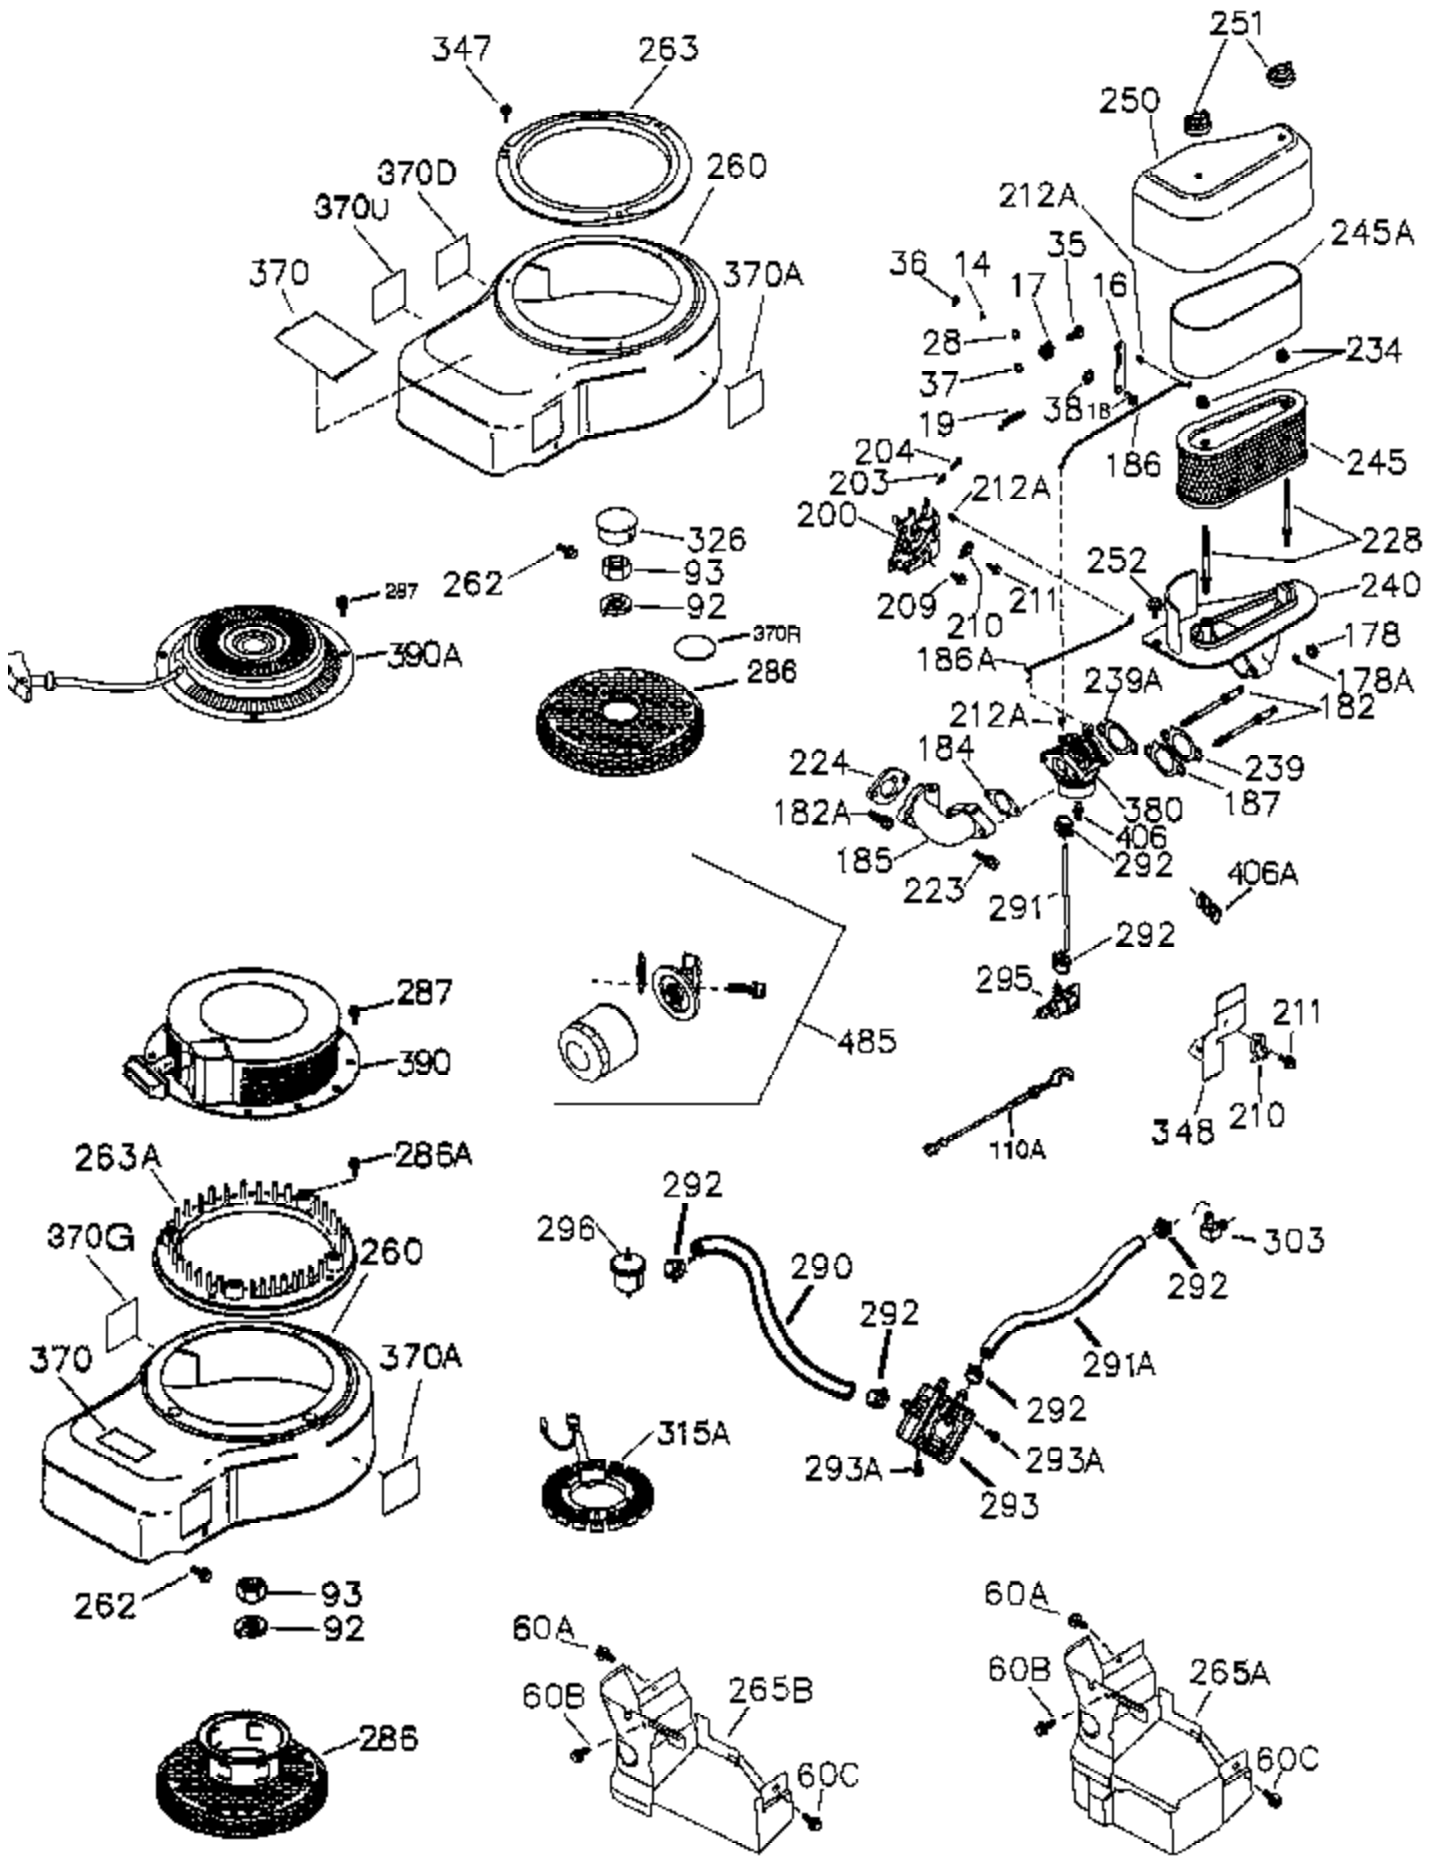

Ref #	Part Number	Qty	Description
14	28277	2	Washer
16	36346	1	Governor Lever (Incl. 212A)
17	29916	1	Governor Lever Clamp
18	650548	1	Screw, 8-32 x 5/16"
19	36414	1	Extension Spring
28	30322	1	Lock Nut, 8-32
35	29826	1	Screw, 10-32 x 3/4"
36	29918	1	Lock Washer
37	29216	1	Lock Nut, 10-32
38	29642	1	Retaining Ring
60C	650737	1	Screw, 1/4-20 x 1/2"
60B	650867	1	Screw, 10-24 x 1/2"
60A	650781	1	Screw, 5/16-18 x 11/16"
92	650666	1	Lock Washer
93	650594	1	Flywheel Nut
178	650928	2	Lock Nut, 1/4-20
182	650925	2	Carburetor Mounting Stud
184	36352	1	* Carburetor To Intake Pipe Gasket
185	36489	1	Intake Pipe
186A	36353	1	Choke Link
186	36354	1	Governor Link
200	36360	1	Control Bracket (Incl. 203,204,212A)
203	33802	1	Compression Spring
204	650777	1	Screw, 6-32 x 21/32"
209	650902	2	Screw, 10-32 x 7/16"
210	27793	1	Conduit Clip
211	28942	1	Screw, 10-32 x 3/8"
212A	36288	3	Bushing
223	650975	2	Screw, Torx T-30, 5/16-18 x 1-9/32"
224	36490	1	* Intake Pipe Gasket
228	650977	2	Air Cleaner Stud
229	650825	2	Nut & Lock Washer, 1/4-20
239	36358	1	* Air Cleaner Gasket
240	36355	1	Air Cleaner Body (Incl. 228 & 239)
245	36356	1	Air Cleaner Filter (Incl. 229)
245A	36357	1	Air Cleaner Filter
250	36359	1	Air Cleaner Cover
251	650886	2	Wing Nut, 1/4-20
252	650976	1	Screw, 1/4-20 x 19/32"
260	36529	1	Blower Housing
262	650737	3	Screw, 1/4-20 x 1/2"
263	36527	1	Recoil Adaptor
286	36526	1	Cup & Screen
286A	30063	3	Screw, Torx T-30, 1/4-20 x 1/2"
287	650737	4	Screw, 1/4-20 x 1/2"
290	30705	1	Fuel Line (14.00")
292	26460	1	Fuel Line Clamp
296	34279B	1	Fuel Filter (Incl. 292)
347	650561	4	Screw, 1/4-20 x 5/8"
370	36261	1	Instruction Decal
370B	35274	1	Instruction Decal
380	632698	1	Carburetor (Incl. 184 & 212A)
390	590714	1	Recoil Starter