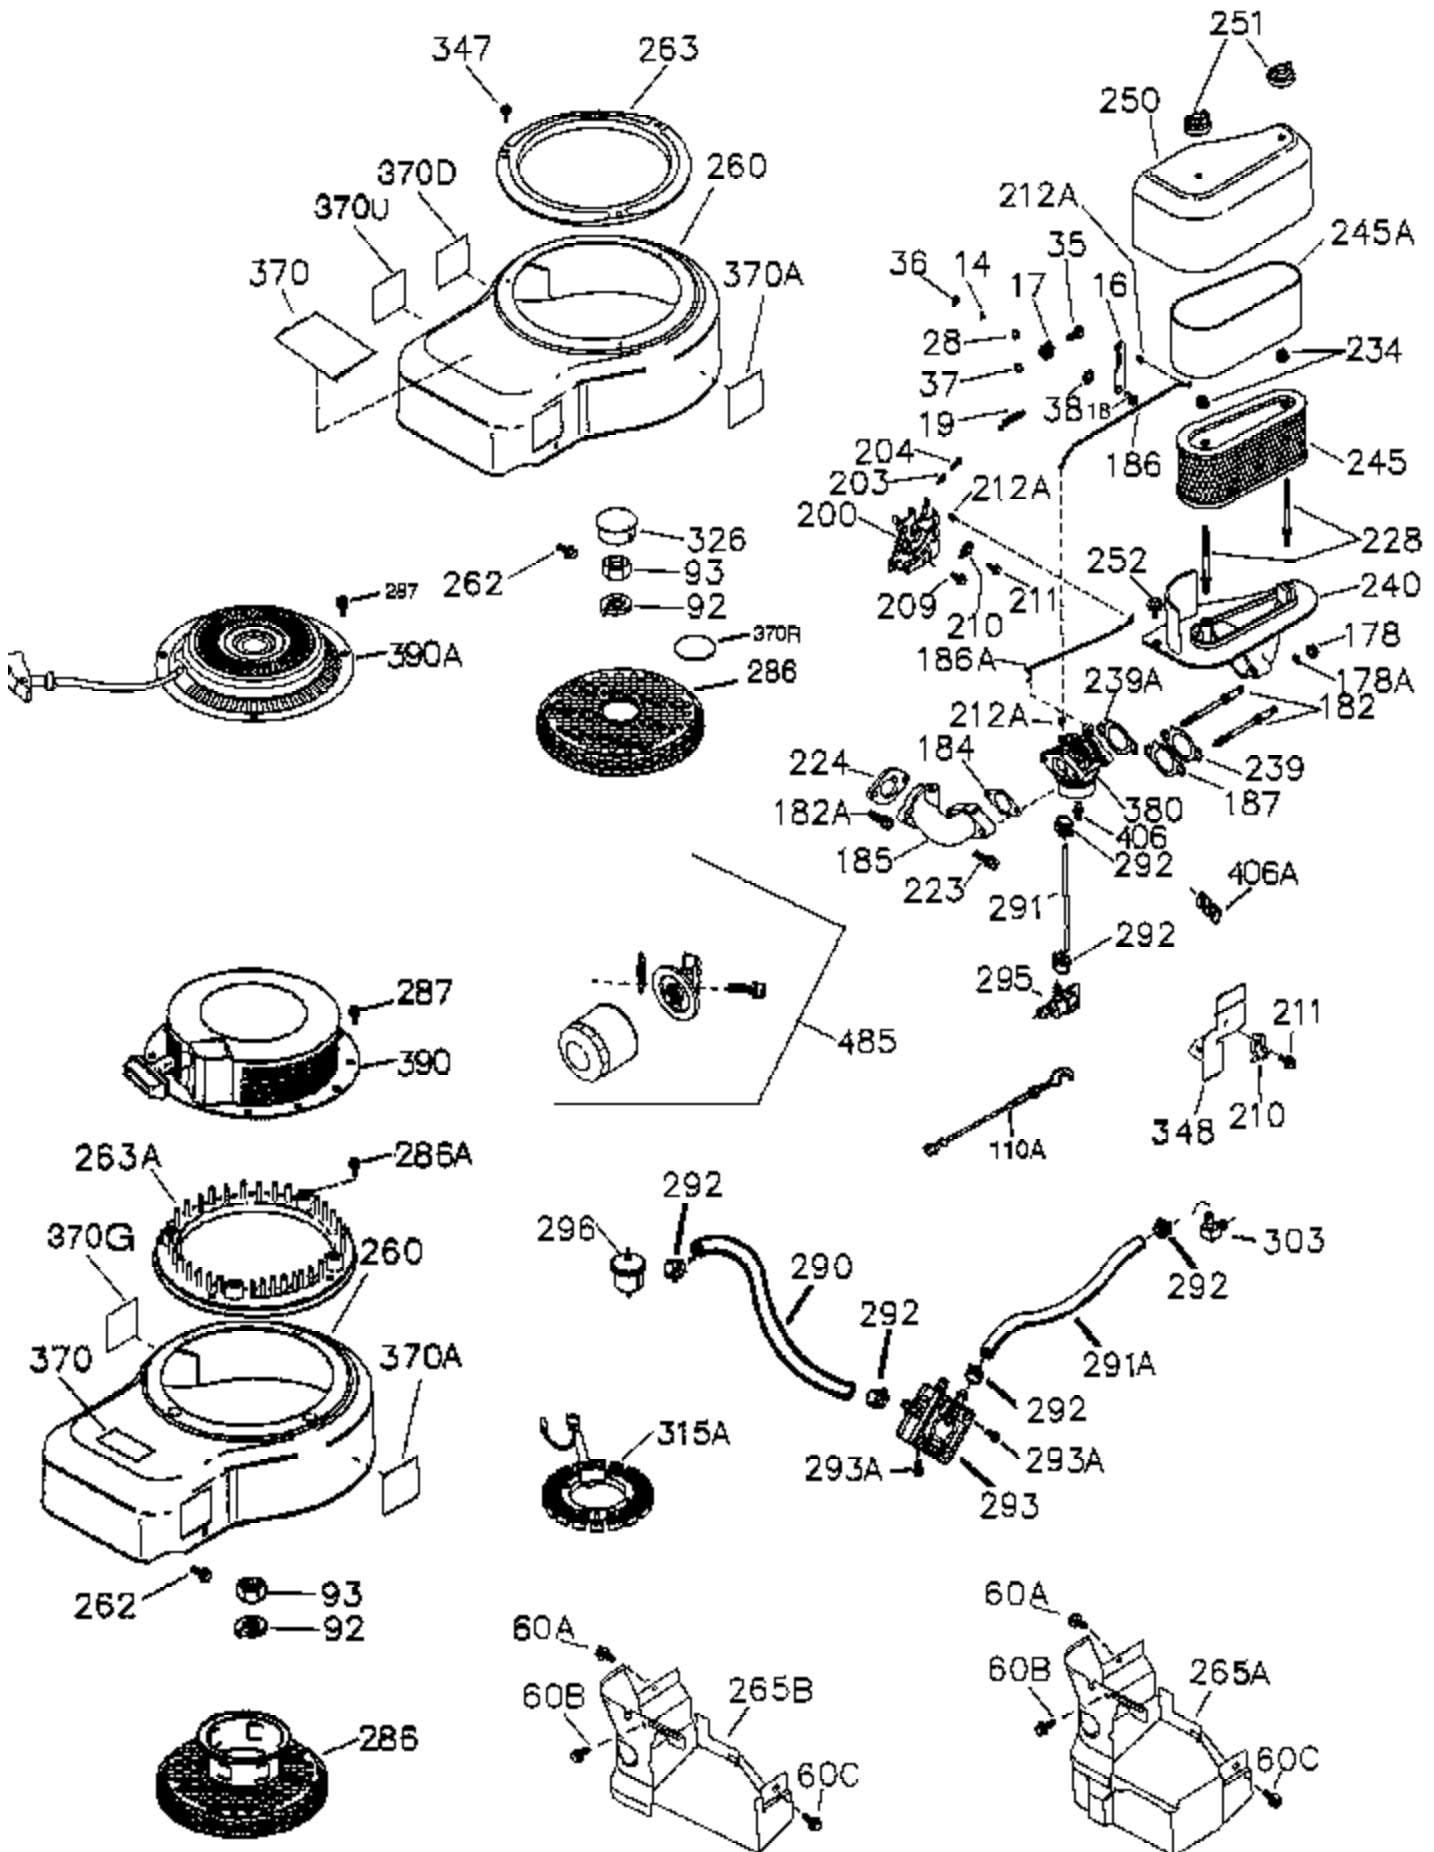

Ref #	Part Number	Qty	Description
420	730225	1	SAE 30 4-Cycle Engine Oil (Quart)
475	36563	1	Oil Filter
475	36563	1	Oil Filter
476	36374B	1	Oil Filter Adaptor (Incl. 477 & 479)
477	650978	2	Screw, Torx T-30, 5/16-18 x 1-7/16"
479	36335	1	Oil Passage Gasket