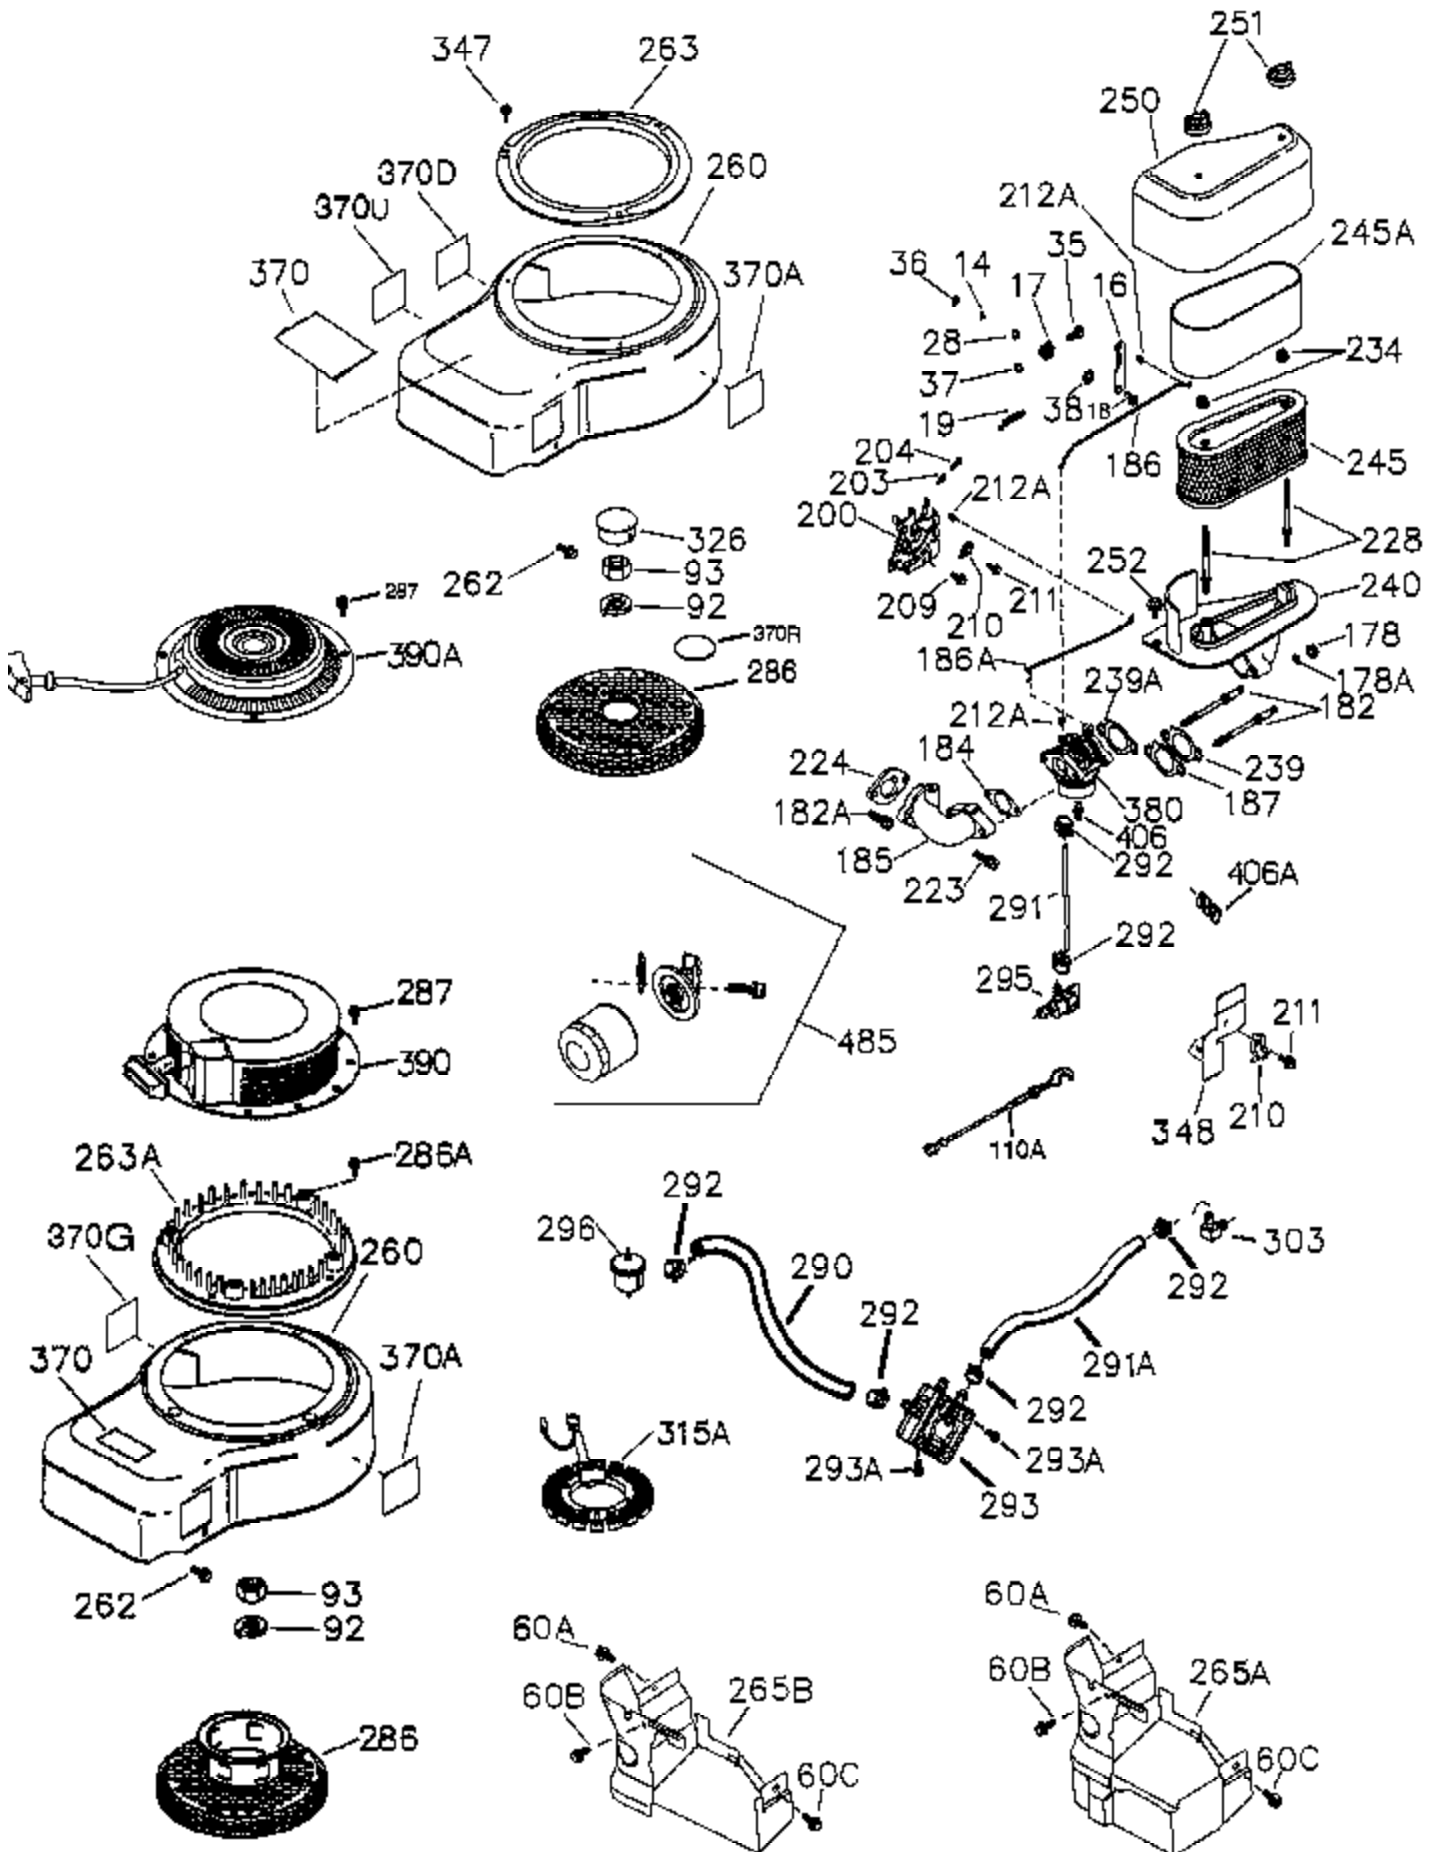

Ref #	Part Number	Qty	Description
14	28277	2	Washer
16	36346	1	Governor Lever (Incl. 212A)
17	29916	1	Governor Lever Clamp
18	650548	1	Screw, 8-32 x 5/16"
19	36414	1	Extension Spring
28	30322	1	Lock Nut, 8-32
35	29826	1	Screw, 10-32 x 3/4"
36	29918	1	Lock Washer
37	29216	1	Lock Nut, 10-32
38	29642	1	Retaining Ring
60C	650737	1	Screw, 1/4-20 x 1/2"
60A	650781	1	Screw, 5/16-18 x 11/16"
60B	650867	1	Screw, 10-24 x 1/2"
92	650666	1	Lock Washer
93	650594	1	Flywheel Nut
178	650928	2	Lock Nut, 1/4-20
182	650925	2	Carburetor Mounting Stud
184	36352	1	* Carburetor To Intake Pipe Gasket
185	36489	1	Intake Pipe
186	36354	1	Governor Link
186A	36353	1	Choke Link
200	36360	1	Control Bracket (Incl. 203,204,212A)
203	33802	1	Compression Spring
204	650777	1	Screw, 6-32 x 21/32"
209	650902	2	Screw, 10-32 x 7/16"
210	27793	1	Conduit Clip
211	28942	1	Screw, 10-32 x 3/8"
212A	36288	3	Bushing
223	650975	2	Screw, Torx T-30, 5/16-18 x 1-9/32"
224	36490	1	* Intake Pipe Gasket
228	650977	2	Air Cleaner Stud
229	650825	2	Nut & Lock Washer, 1/4-20
239	36358	1	* Air Cleaner Gasket
240	36355	1	Air Cleaner Body (Incl. 228 & 239)
245	36356	1	Air Cleaner Filter (Incl. 229)
245A	36357	1	Air Cleaner Filter
250	36359	1	Air Cleaner Cover
251	650886	2	Wing Nut, 1/4-20
252	650976	1	Screw, 1/4-20 x 19/32"
260	36347	1	Blower Housing
262	650737	3	Screw, 1/4-20 x 1/2"
263	36367	1	Trim Ring
286	36343	1	Cup & Screen
291	29774	1	Fuel Line (6.00")
292	26460	1	Fuel Line Clamp
296	34279B	1	Fuel Filter (Incl. 292)
322B	611142	1	Connector Body
326	36210	1	Screen Plug
347	650949	3	Screw, 10-32 x 9/16"
370	36261	1	Instruction Decal
370B	35274	1	Instruction Decal
380	632698	1	Carburetor (Incl. 184 & 212A)
394A	650982	1	Washer