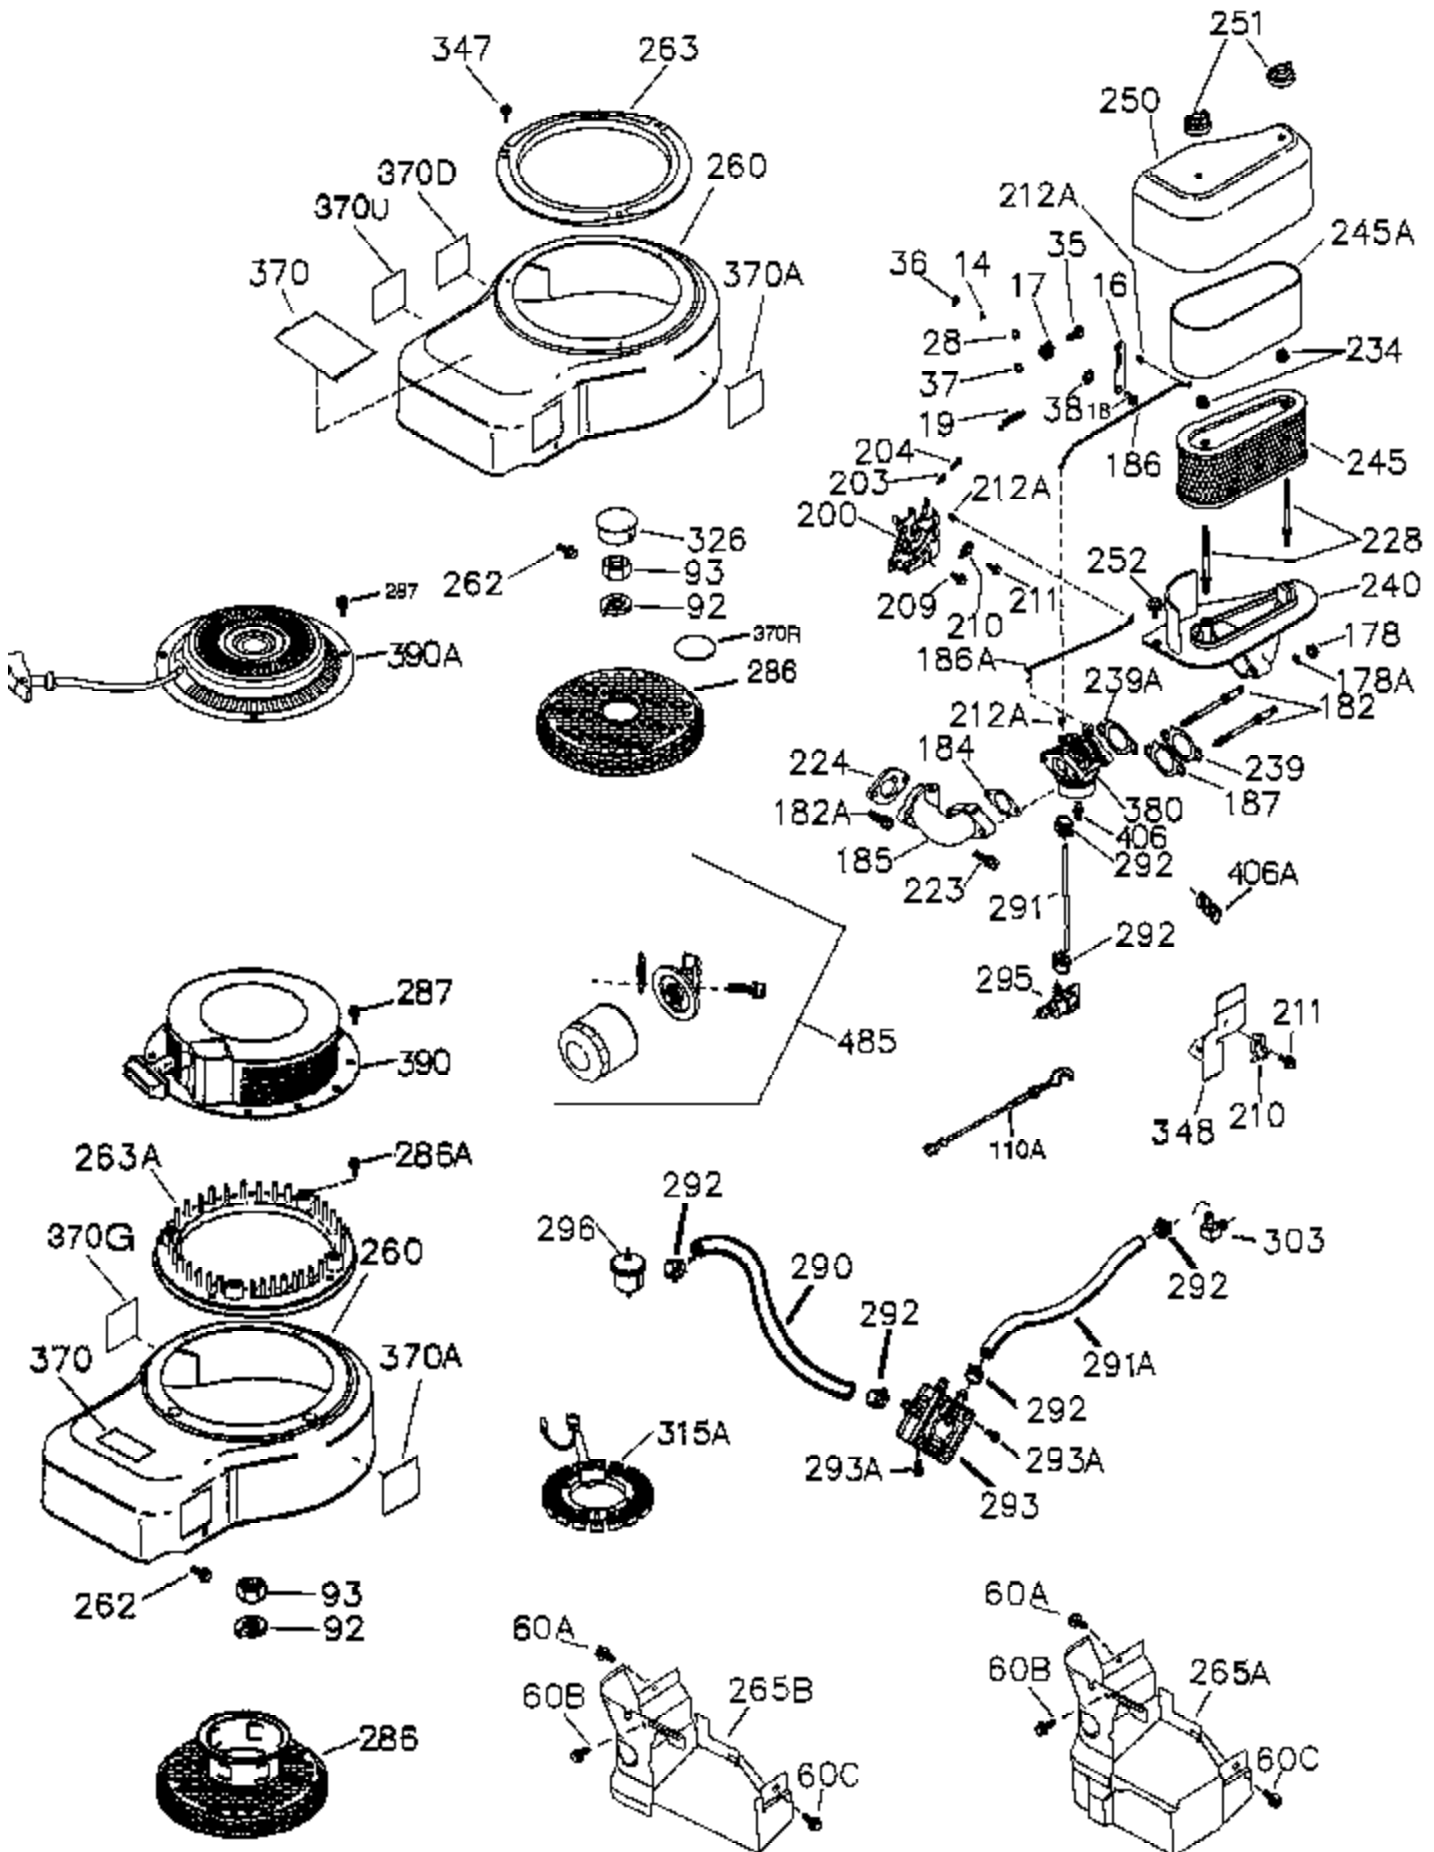

Ref #	Part Number	Qty	Description
14	28277	1	Washer
16	36346	1	Governor Lever (Incl. 212A)
17	29916	1	Governor Lever Clamp
18	650548	1	Screw, 8-32 x 5/16"
19	36414	1	Extension Spring
28	30322	1	Lock Nut, 8-32
35	29826	1	Screw, 10-32 x 3/4"
36	29918	1	Lock Washer
37	29216	1	Lock Nut, 10-32
38	29642	1	Retaining Ring
60C	650737	1	Screw, 1/4-20 x 1/2"
60A	650781	1	Screw, 5/16-18 x 11/16"
60B	650867	1	Screw, 10-24 x 1/2"
92	650666	1	Lock Washer
93	650594	1	Flywheel Nut
178	650928	2	Lock Nut, 1/4-20
182	650925	2	Carburetor Mounting Stud
184	36352	1	* Carburetor to Intake Gasket
185	36489	1	Intake Pipe
186	36354	1	Governor Link
186A	36353	1	Choke Link
200	36360	1	Control Bracket (Incl. 203,204&212A)
203	33802	1	Compression Spring
204	650777	1	Screw, 6-32 x 21/32"
209	650902	2	Screw, 10-32 x 7/16"
210	27793	1	Conduit Clip
211	28942	1	Screw, 10-32 x 3/8"
212A	36288	3	Bushing
223	650975	2	Screw, Torx T-30, 5/16-18 x 1-9/32"
224	36490	1	* Intake Pipe Gasket
228	650977	2	Air Cleaner Stud
229	650825	2	Nut & Lock Washer, 1/4-20
239	36358	1	* Air Cleaner Gasket
240	36355	1	Air Cleaner Body (Incl. 228 & 239)
245	36356	1	Air Cleaner Filter (Incl. 229)
245A	36357	1	Air Cleaner Filter
250	36359	1	Air Cleaner Cover
251	650886	2	Wing Nut, 1/4-20
252	650976	1	Screw, 1/4-20 x 19/32"
260	36347	1	Blower Housing
262	650737	3	Screw, 1/4-20 x 1/2"
263	36367	1	Trim Ring
286	36343	1	Cup & Screen
290	29774	1	Fuel Line
292	26460	1	Fuel Line Clamp
296	34279B	1	Fuel Filter (Incl. 292)
326	36210	1	Screen Plug
347	650949	3	Screw, 10-32 x 9/16"
370	36261	1	Instruction Decal
370B	35274	1	Instruction Decal
380	632698	1	Carburetor (Incl. 184 & 212A)
394A	650982	1	Washer