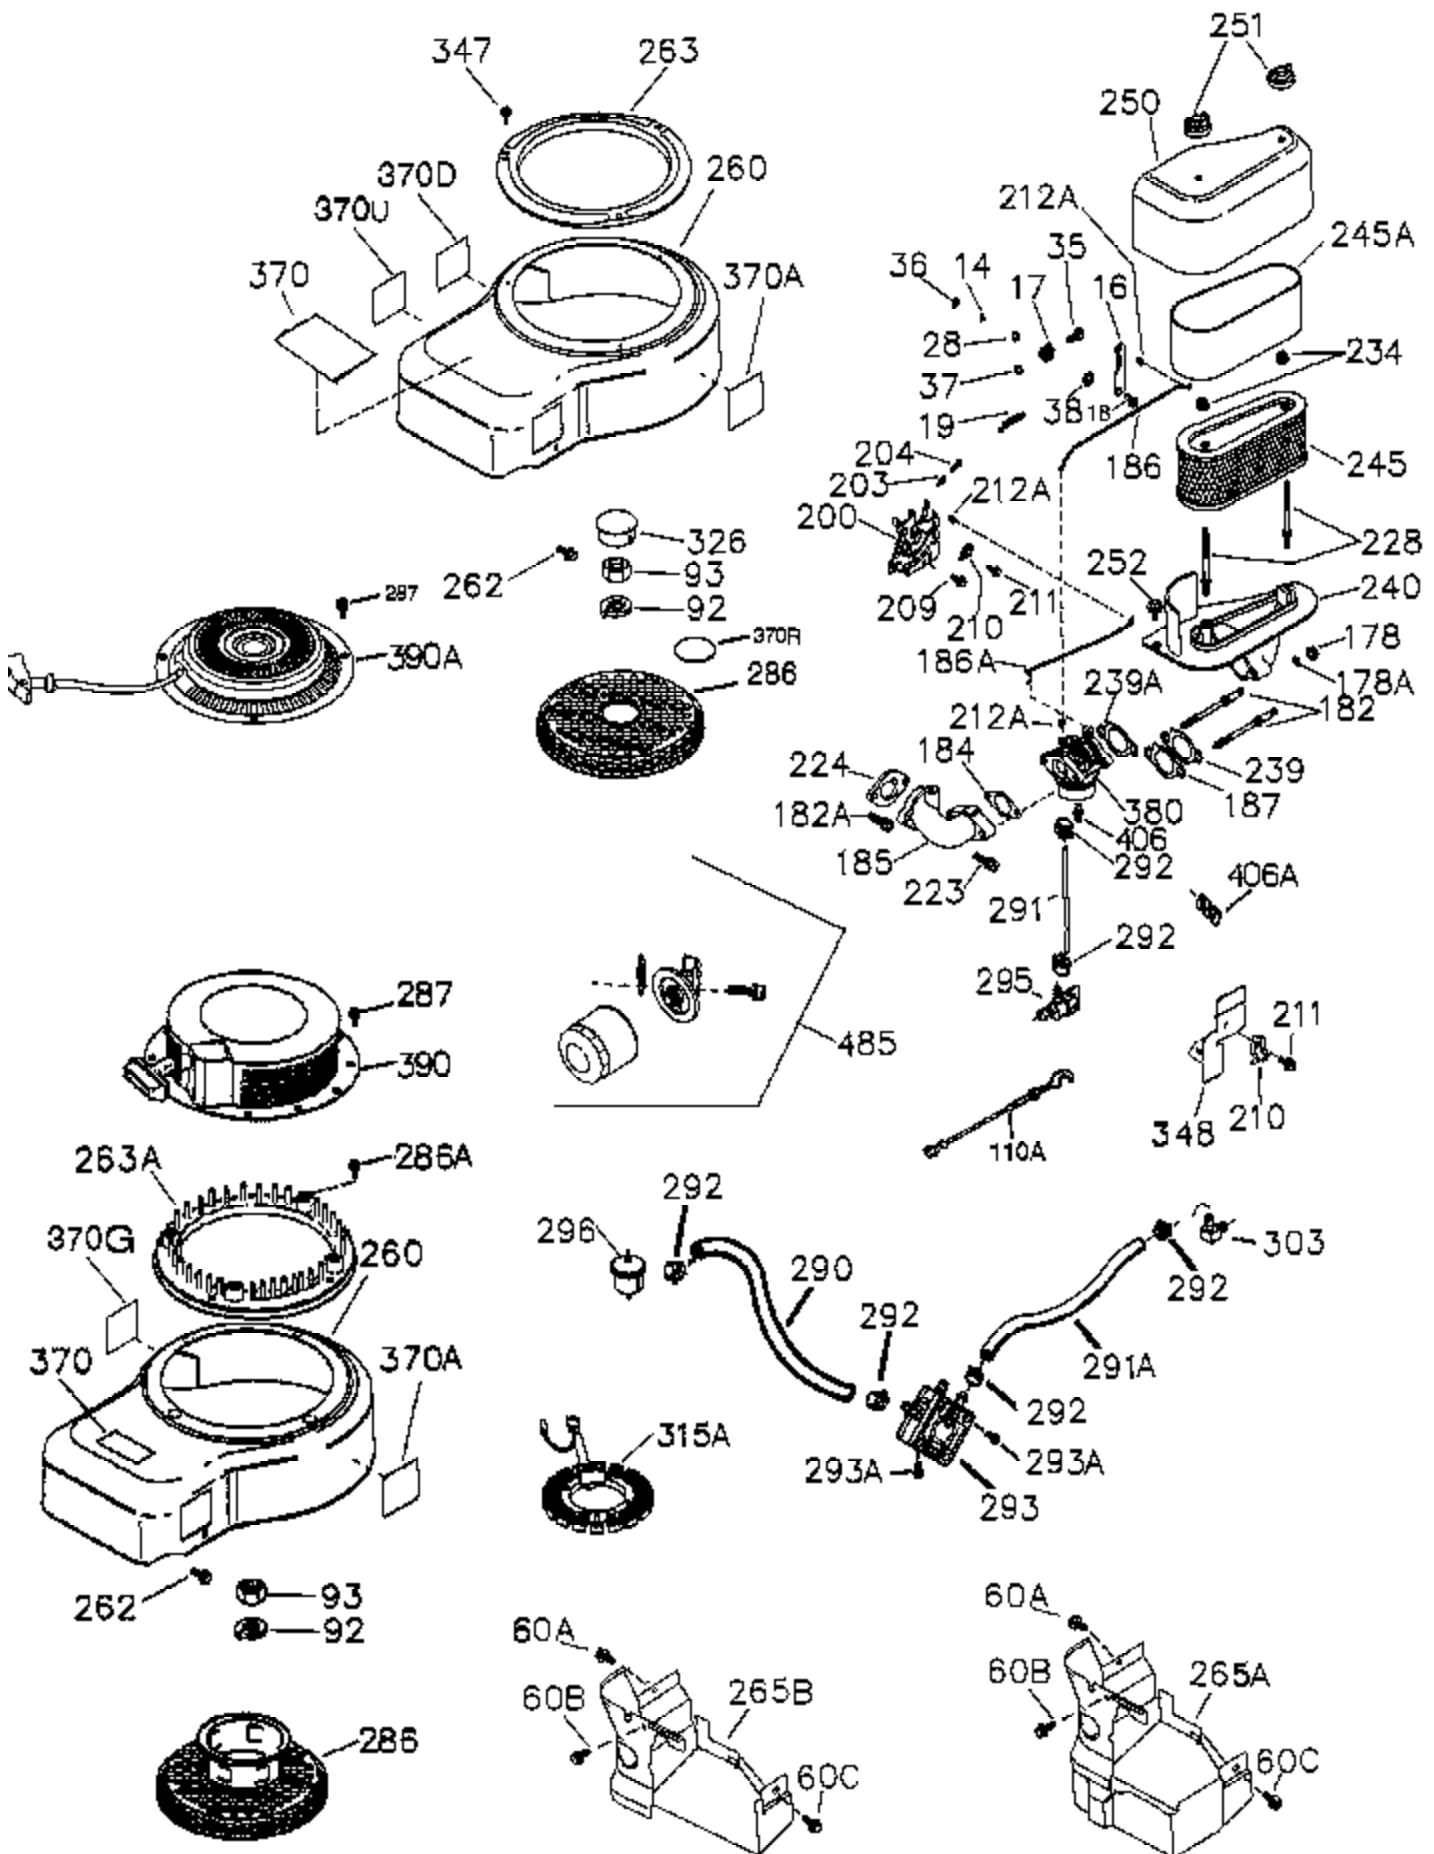

Ref #	Part Number	Qty	Description
120	36488	1	Cylinder Head
125	35308	1	Exhaust Valve (Std.)
125	35433	1	Exhaust Valve (1/32" OS)
126	35309	1	Intake Valve (Std.)
126	35432	1	Intake Valve (1/32" OS)
127	650691	6	Washer
128	650690	6	Belleville Washer
130	650946	6	Screw, 5/16-18 x 2-45/64"
135	34645	1	Resistor Spark Plug (RN4C)
150	33507	2	Valve Spring
151	33508	2	Valve Spring Keeper
153	36339	1	Push Rod Guide
154	650972	2	Rocker Arm Stud
155	35950	2	Rocker Arm
156	730636	2	Rocker Arm Bearing
157	730636	2	Set Screw, 5/16-24 x 1/4"
158	36340	2	Push Rod
159	35952	1	* Rocker Arm Cover Gasket
160	35953A	1	Rocker Arm Cover
161	30063	4	Screw, Torx T-30, 1/4-20 x 1/2"
169	36304	1	* Breather Gasket
172	36305	1	Valve Cover
173	36306	1	Breather Tube
174	30063	4	Screw, Torx T-30, 1/4-20 x 1/2"
229	650825	2	Nut & Lock Washer, 1/4-20
265	36616	1	Cylinder Head Cover
269	36365	1	Exhaust Manifold Gasket
270A	35829A	1	Exhaust Port Liner
277	792028	2	Screw, 5/16-18 x 7/8"
305	36349	1	Oil Fill Tube
306	36348	1	* "O" Ring
307	35499	1	"O" Ring
309	650974	1	Screw, 1/4-20 x 57/64"
310	36366	1	Dipstick
314	651007	2	Screw, Torx T-15, 10-24 x 15/16"
315	611181	1	Alternator Coil (3/5 Split) (Incl.321 - 323)
321	611161	1	Diode
322	611142	1	Connector Body
323	611118	1	Terminal
325	36342	1	Wire Clip
361	650969	2	Screw, 5/16-18 x 29/32"
381	650767	1	Screw, 8-32 x 27/64"
382	36328	1	Oil Strainer Screen
385	570673	1	Ball
386	36329	1	Pressure Relief Spring
387	36330	1	Roll Pin
394A	650982	1	Washer
395	36795	1	Electric Starter Motor (12 Volt)
400	36567	1	* Gasket Set (Incl. items marked PK i n notes) Incl. part #'s 35952 (1), 36304 (1), 36333 (1), 36335 (1), 36337 (1), 36348 (1), 36352 (1), 36358 (1), 36365 (1), 36490 (1), 36565 (1)
420	730225	1	SAE 30 4-Cycle Engine Oil (Quart)
477	650971	2	Screw, Torx T-30, 5/16-18 x 7/8"
478	36336	1	Oil Passage Cover (Incl. 479)
479	36335	1	* Oil Passage Gasket