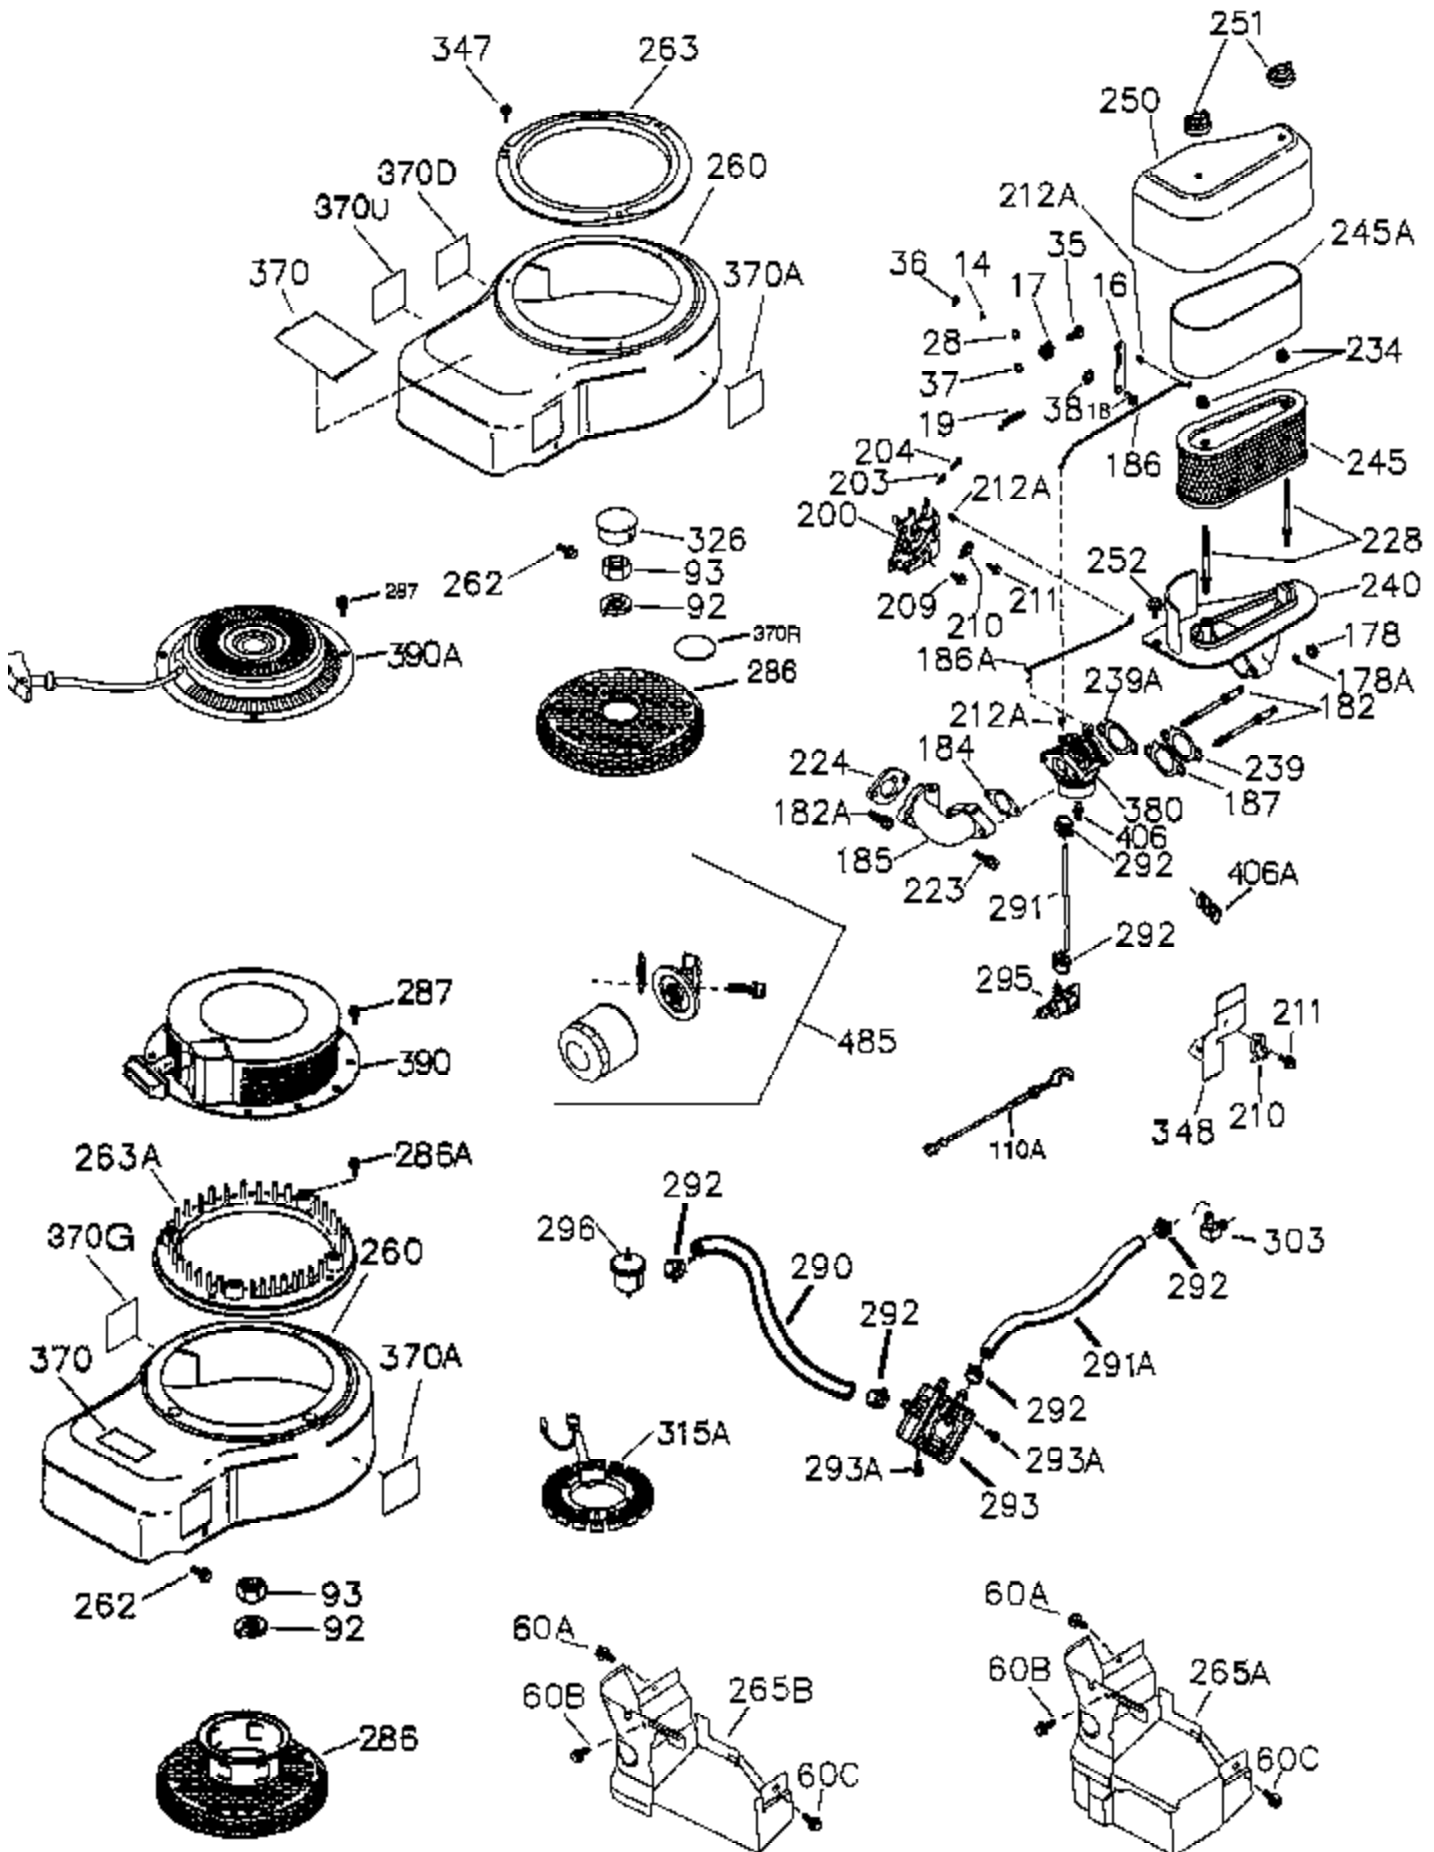

Ref #	Part Number	Qty	Description
14	28277	2	Washer
16	36346	1	Governor Lever (Incl. 212A)
17	29916	1	Governor Lever Clamp
18	650548	1	Screw, 8-32 x 5/16"
19	36414	1	Extension Spring
28	30322	1	Lock Nut, 8-32
35	29826	1	Screw, 10-32 x 3/4"
36	29918	1	Lock Washer
37	29216	1	Lock Nut, 10-32
38	29642	1	Retaining Ring
60B	650867	1	Screw, 10-24 x 1/2"
60A	650781	1	Screw, 5/16-18 x 11/16"
60C	650737	1	Screw, 1/4-20 x 1/2"
92	650666	1	Lock Washer
93	650594	1	Flywheel Nut
178	650928	2	Lock Nut, 1/4-20
182	650925	2	Carburetor Mounting Stud
184	36352	1	* Carburetor To Intake Pipe Gasket
185	36489	1	Intake Pipe
186	36354	1	Governor Link
200	36233	1	Control Bracket (Incl. 203 & 204)
203	36482	1	Compression Spring
204	650777	1	Screw, 6-32 x 21/32"
209	650902	2	Screw, 10-32 x 7/16"
210	27793	2	Conduit Clip
211	28942	2	Screw, 10-32 x 3/8"
212A	36288	2	Bushing
223	650975	2	Screw, Torx T-30, 5/16-18 x 1-9/32"
224	36490	1	* Intake Pipe Gasket
228	650977	2	Air Cleaner Stud
229	650825	2	Nut & Lock Washer, 1/4-20
239	36358	1	* Air Cleaner Gasket
240	36355	1	Air Cleaner Body (Incl. 228 & 239)
245	36356	1	Air Cleaner Filter (Incl. 229)
250	36359	1	Air Cleaner Cover
251	650886	2	Wing Nut, 1/4-20
252	650976	1	Screw, 1/4-20 x 19/32"
260	36347	1	Blower Housing
262	650737	3	Screw, 1/4-20 x 1/2"
263	36367	1	Trim Ring
286	36343	1	Cup & Screen
290	30705	1	Fuel Line (15.00")
292	26460	1	Fuel Line Clamp
296	34279B	1	Fuel Filter (Incl. 292)
322B	611142	1	Connector Body
323A	611118	1	Terminal
326	36210	1	Screen Plug
347	650949	3	Screw, 10-32 x 9/16"
348	36383	1	Choke Bracket
370	36261	1	Instruction Decal
370B	35274	1	Instruction Decal
380	632698	1	Carburetor (Incl. 184 & 212A)
394A	650982	1	Washer