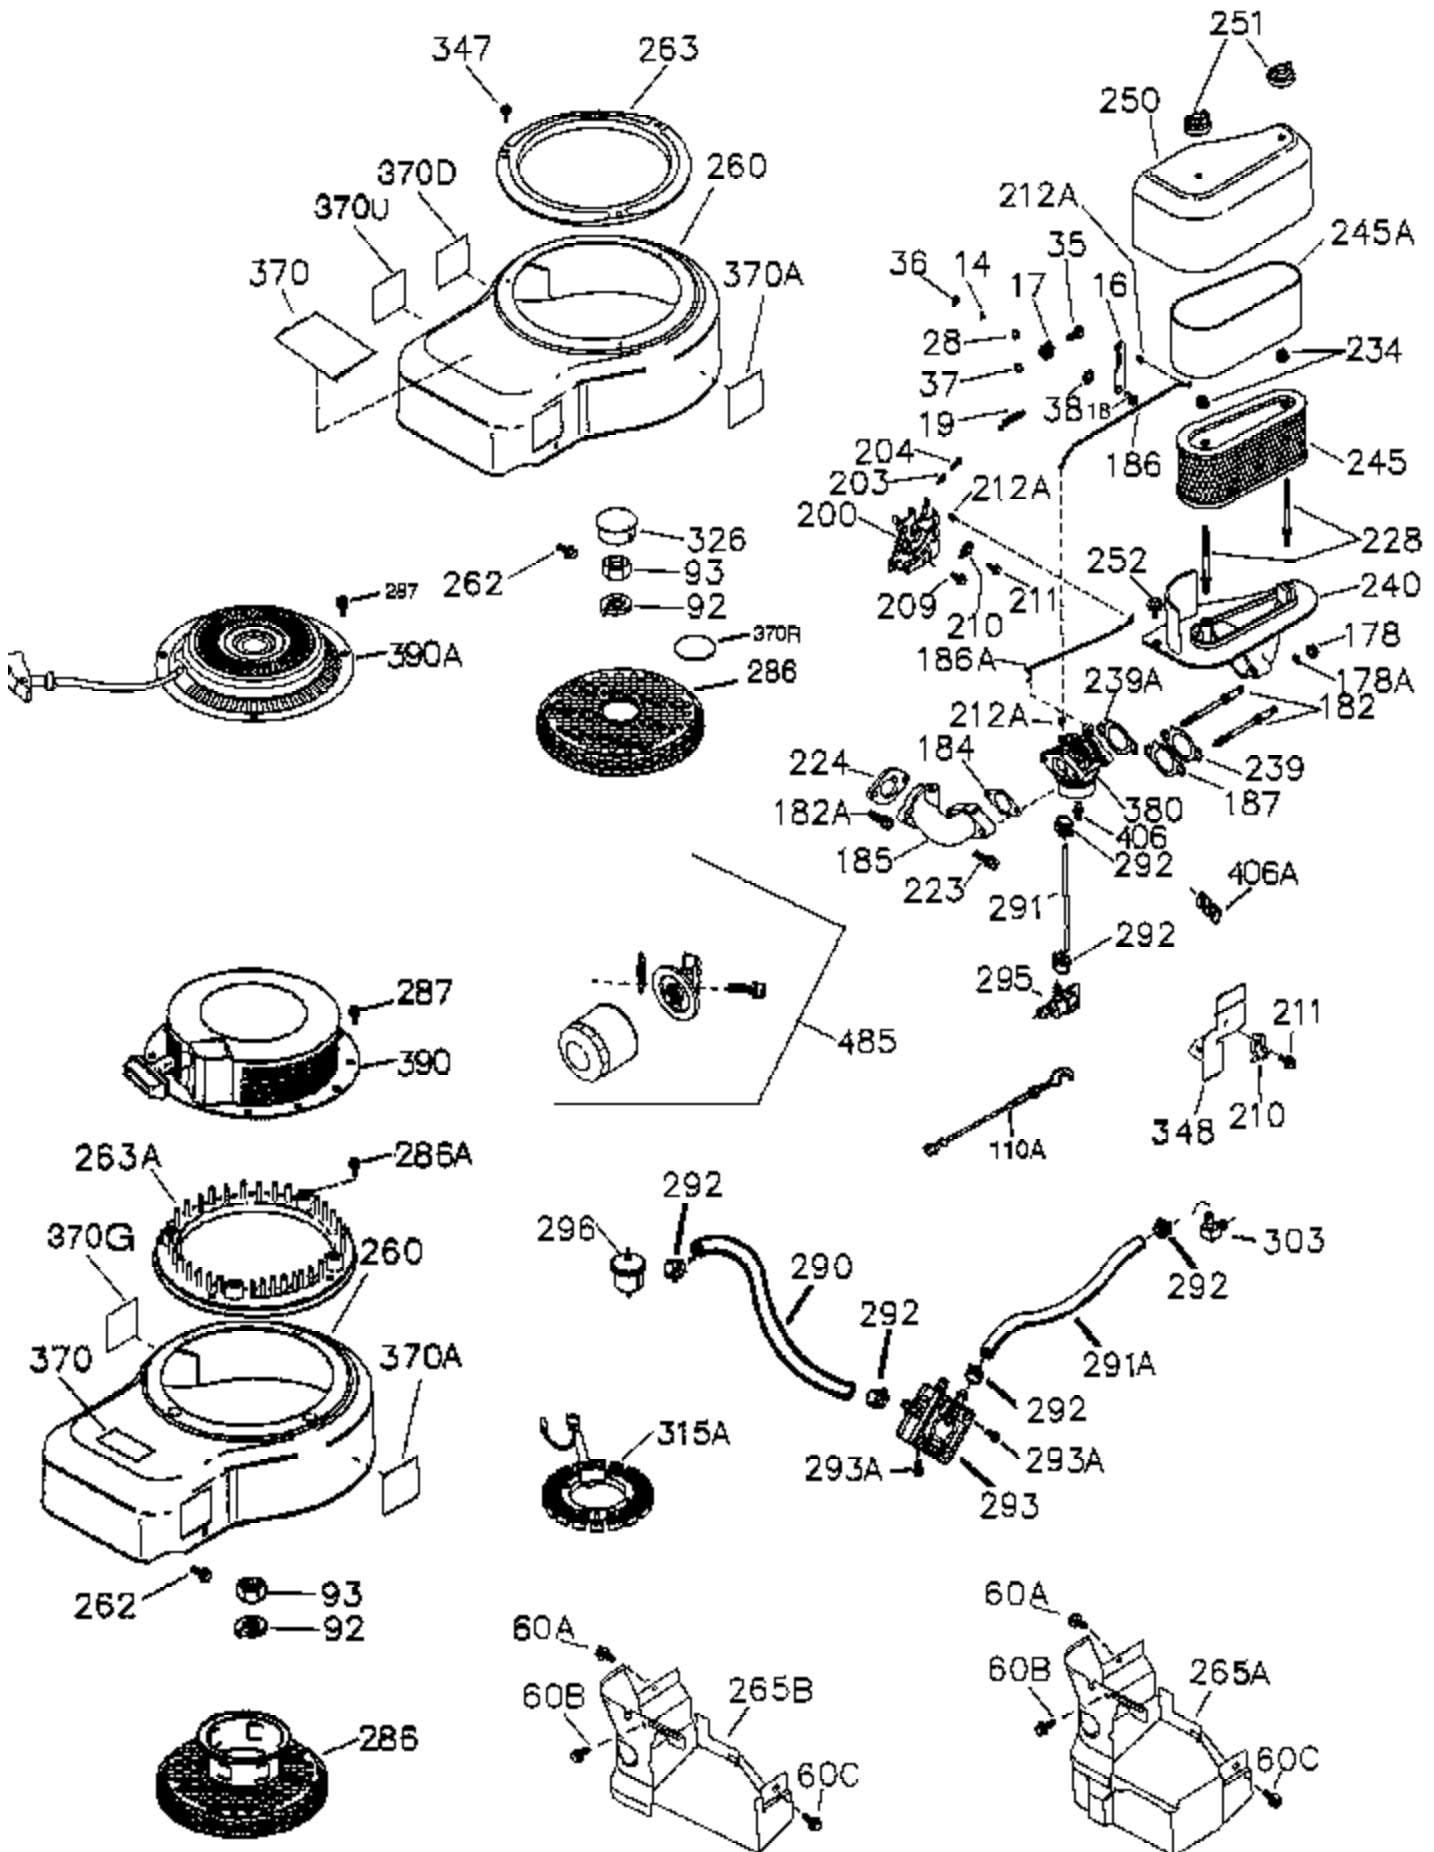

Ref #	Part Number	Qty	Description
14	28277	2	Washer
16	36346	1	Governor Lever (Incl. 212A)
17	29916	1	Governor Lever Clamp
18	650548	1	Screw, 8-32 x 5/16"
19	36414	1	Extension Spring
28	30322	1	Lock Nut, 8-32
35	29826	1	Screw, 10-32 x 3/4"
36	29918	1	Lock Washer
37	29216	1	Lock Nut, 10-32
38	29642	1	Retaining Ring
60B	650867	1	Screw, 10-24 x 1/2"
60A	650781	1	Screw, 5/16-18 x 11/16"
92	650666	1	Lock Washer
93	650594	1	Flywheel Nut
178	650928	2	Lock Nut, 1/4-20
182	650925	2	Carburetor Mounting Stud
184	36352	1	* Carburetor To Intake Pipe Gasket
185	36489	1	Intake Pipe
186	36354	1	Governor Link
186A	36353	1	Choke Link
200	36360	1	Control Bracket (Incl. 203,204,212A)
203	33802	1	Compression Spring
204	650777	1	Screw, 6-32 x 21/32"
209	650902	2	Screw, 10-32 x 7/16"
210	27793	1	Conduit Clip
211	28942	1	Screw, 10-32 x 3/8"
212A	36288	3	Bushing
223	650975	2	Screw, Torx T-30, 5/16-18 x 1-9/32"
224	36490	1	* Intake Pipe Gasket
228	650977	2	Air Cleaner Stud
229	650825	2	Nut & Lock Washer, 1/4-20
239	36358	1	* Air Cleaner Gasket
240	36355	1	Air Cleaner Body (Incl. 228 & 239)
245	36356	1	Air Cleaner Filter (Incl. 229)
250	36359	1	Air Cleaner Cover
251	650886	2	Wing Nut, 1/4-20
252	650976	1	Screw, 1/4-20 x 19/32"
260	36529	1	Blower Housing
262	650737	3	Screw, 1/4-20 x 1/2"
263A	36527	1	Blower Housing Recoil Extension
286	36526	1	Cup & Screen
287	650737	4	Screw, 1/4-20 x 1/2"
290	30705	1	Fuel Line
292	26460	1	Fuel Line Clamp
296	34279B	1	Fuel Filter (Incl. 292)
347	650561	4	Screw, 1/4-20 x 5/8"
370A	35274	1	Instruction Decal
370	36261	1	Instruction Decal
380	632698	1	Carburetor (Incl. 184 & 212A)
390	590714	1	Rewind Starter
485	36435	1	Oil Filter Adapter (Incl. 475,476,477 &179)