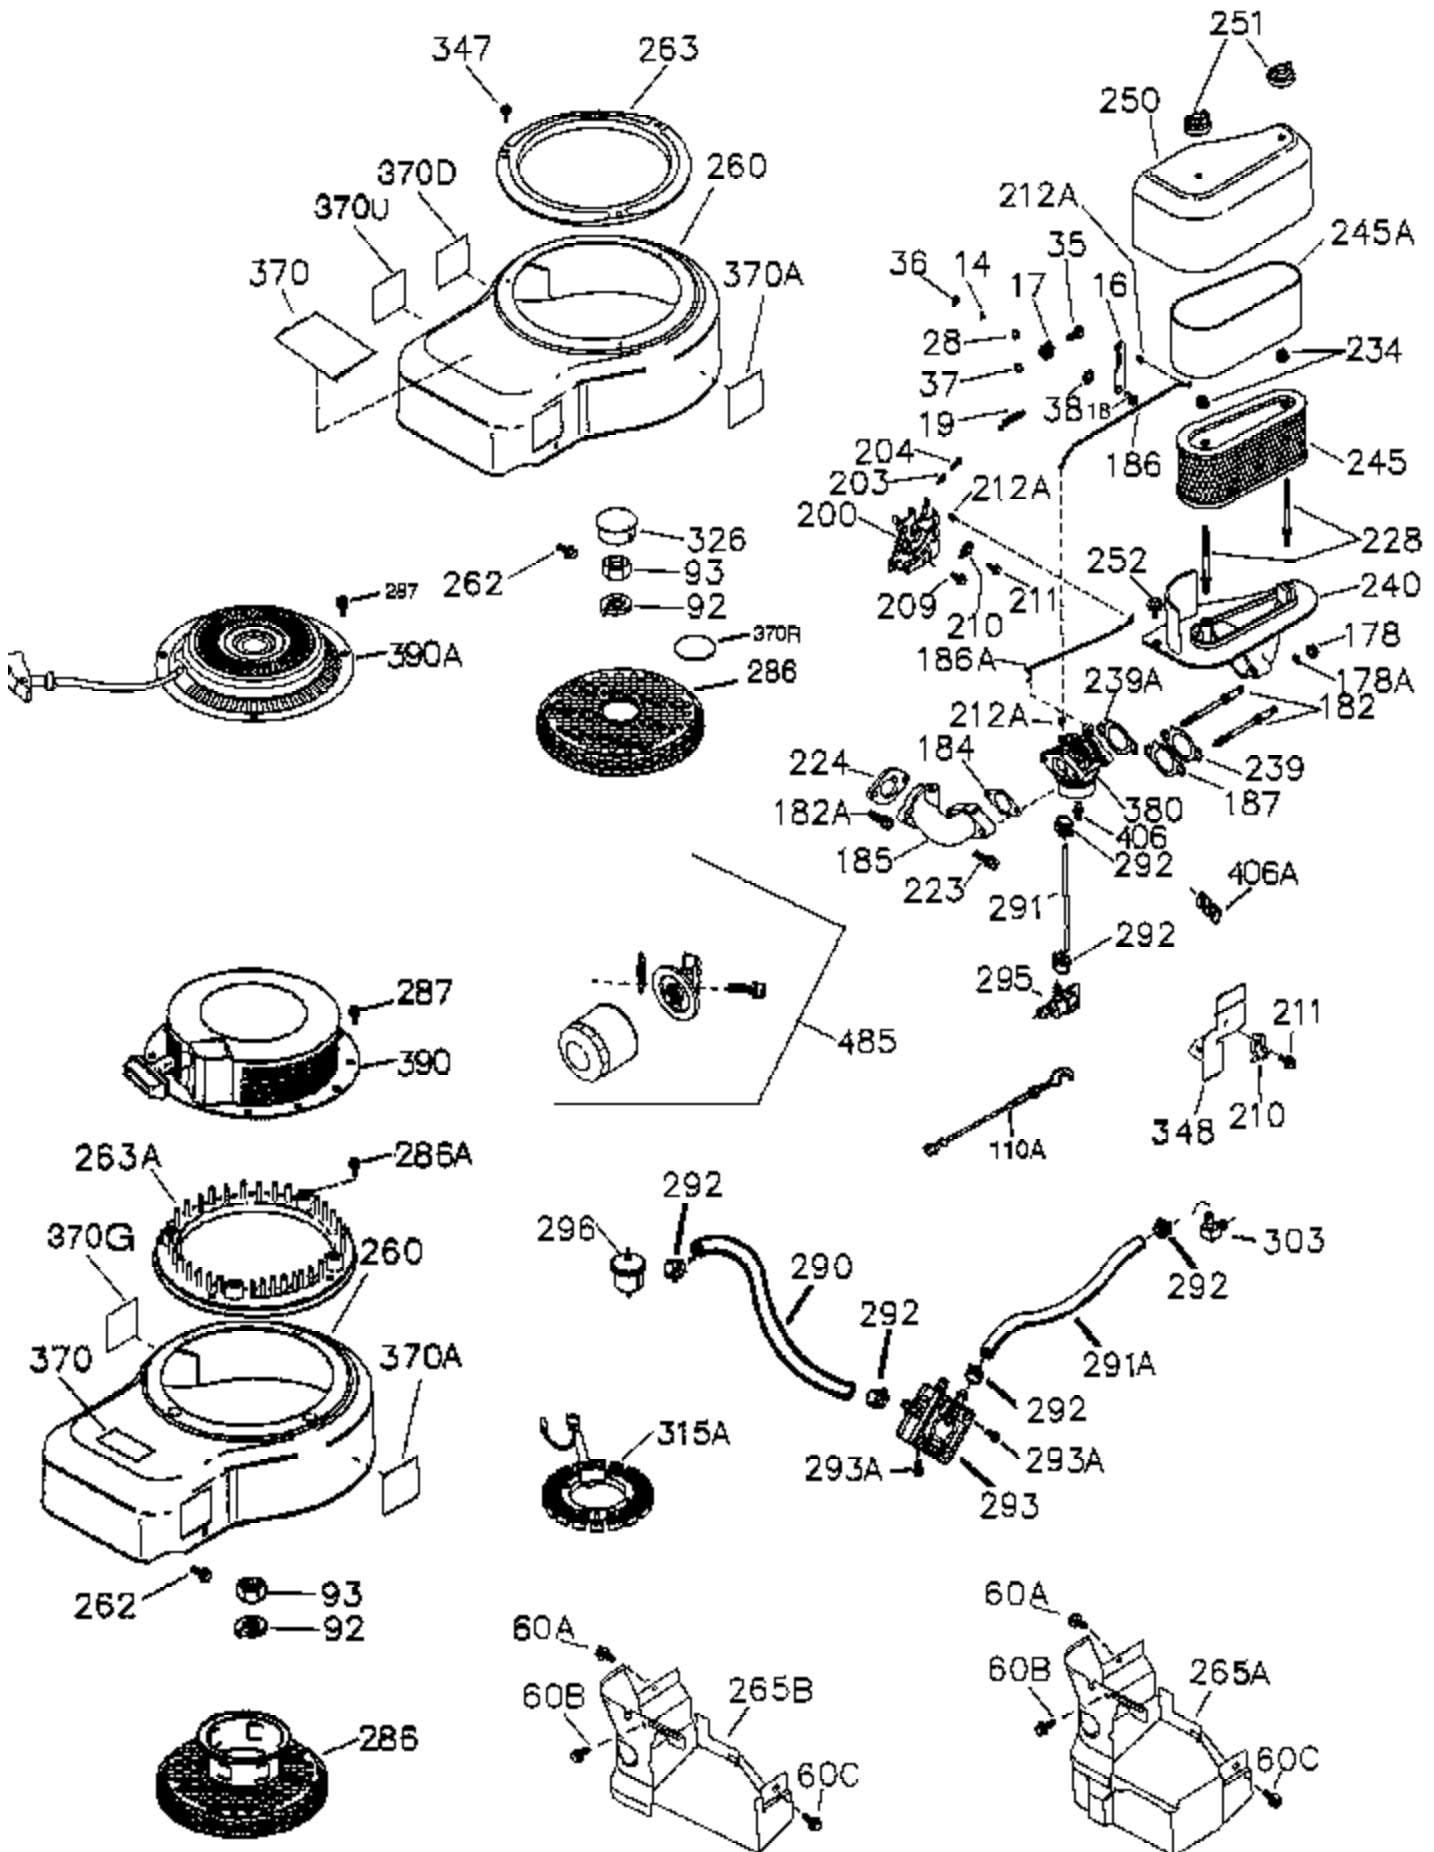

Ref #	Part Number	Qty	Description
14	28277	2	Washer
16	36346	1	Governor Lever (Incl. 212A)
17	29916	1	Governor Lever Clamp
18	650548	1	Screw, 8-32 x 5/16"
19	36414	1	Extension Spring
28	30322	1	Lock Nut, 8-32
35	29826	1	Screw, 10-32 x 3/4"
36	29918	1	Lock Washer
37	29216	1	Lock Nut, 10-32
38	29642	1	Retaining Ring
60C	650737	1	Screw, 1/4-20 x 1/2"
60A	650781	1	Screw, 5/16-18 x 11/16"
60B	650867	1	Screw, 10-24 x 1/2"
92	650666	1	Lock Washer
93	650594	1	Flywheel Nut
178	650928	2	Lock Nut, 1/4-20
182	650925	2	Carburetor Mounting Stud
184	36352	1	* Carburetor To Intake Pipe Gasket
185	36489	1	Intake Pipe
186	36354	1	Governor Link
186A	36353	1	Choke Link
200	36360	1	Control Bracket (Incl. 203,204,212A)
203	33802	1	Compression Spring
204	650777	1	Screw, 6-32 x 21/32"
209	650902	2	Screw, 10-32 x 7/16"
210	27793	1	Conduit Clip
211	28942	1	Screw, 10-32 x 3/8"
212A	36288	3	Bushing
223	650975	2	Screw, Torx T-30, 5/16-18 x 1-9/32"
224	36490	1	* Intake Pipe Gasket
228	650977	2	Air Cleaner Stud
229	650825	2	Nut & Lock Washer, 1/4-20
239	36358	1	* Air Cleaner Gasket
240	36355	1	Air Cleaner Body (Incl. 228 & 239)
245	36356	1	Air Cleaner Filter (Incl. 229)
245A	36357	1	Air Cleaner Filter
250	36359	1	Air Cleaner Cover
251	650886	2	Wing Nut, 1/4-20
252	650976	1	Screw, 1/4-20 x 19/32"
260	36347	1	Blower Housing
262	650737	3	Screw, 1/4-20 x 1/2"
263	36367	1	Trim Ring
286	36343	1	Cup & Screen
290	30705	1	Fuel Line
292	26460	2	Fuel Line Clamp
296	34279B	1	Fuel Filter (Incl. 292)
326	36210	1	Screen Plug
347	650949	3	Screw, 10-32 x 9/16"
370	36261	1	Instruction Decal
370A	35274	1	Instruction Decal
380	632698	1	Carburetor
394A	650982	1	Washer
406	611204	1	Fuel Shut-Off Solenoid