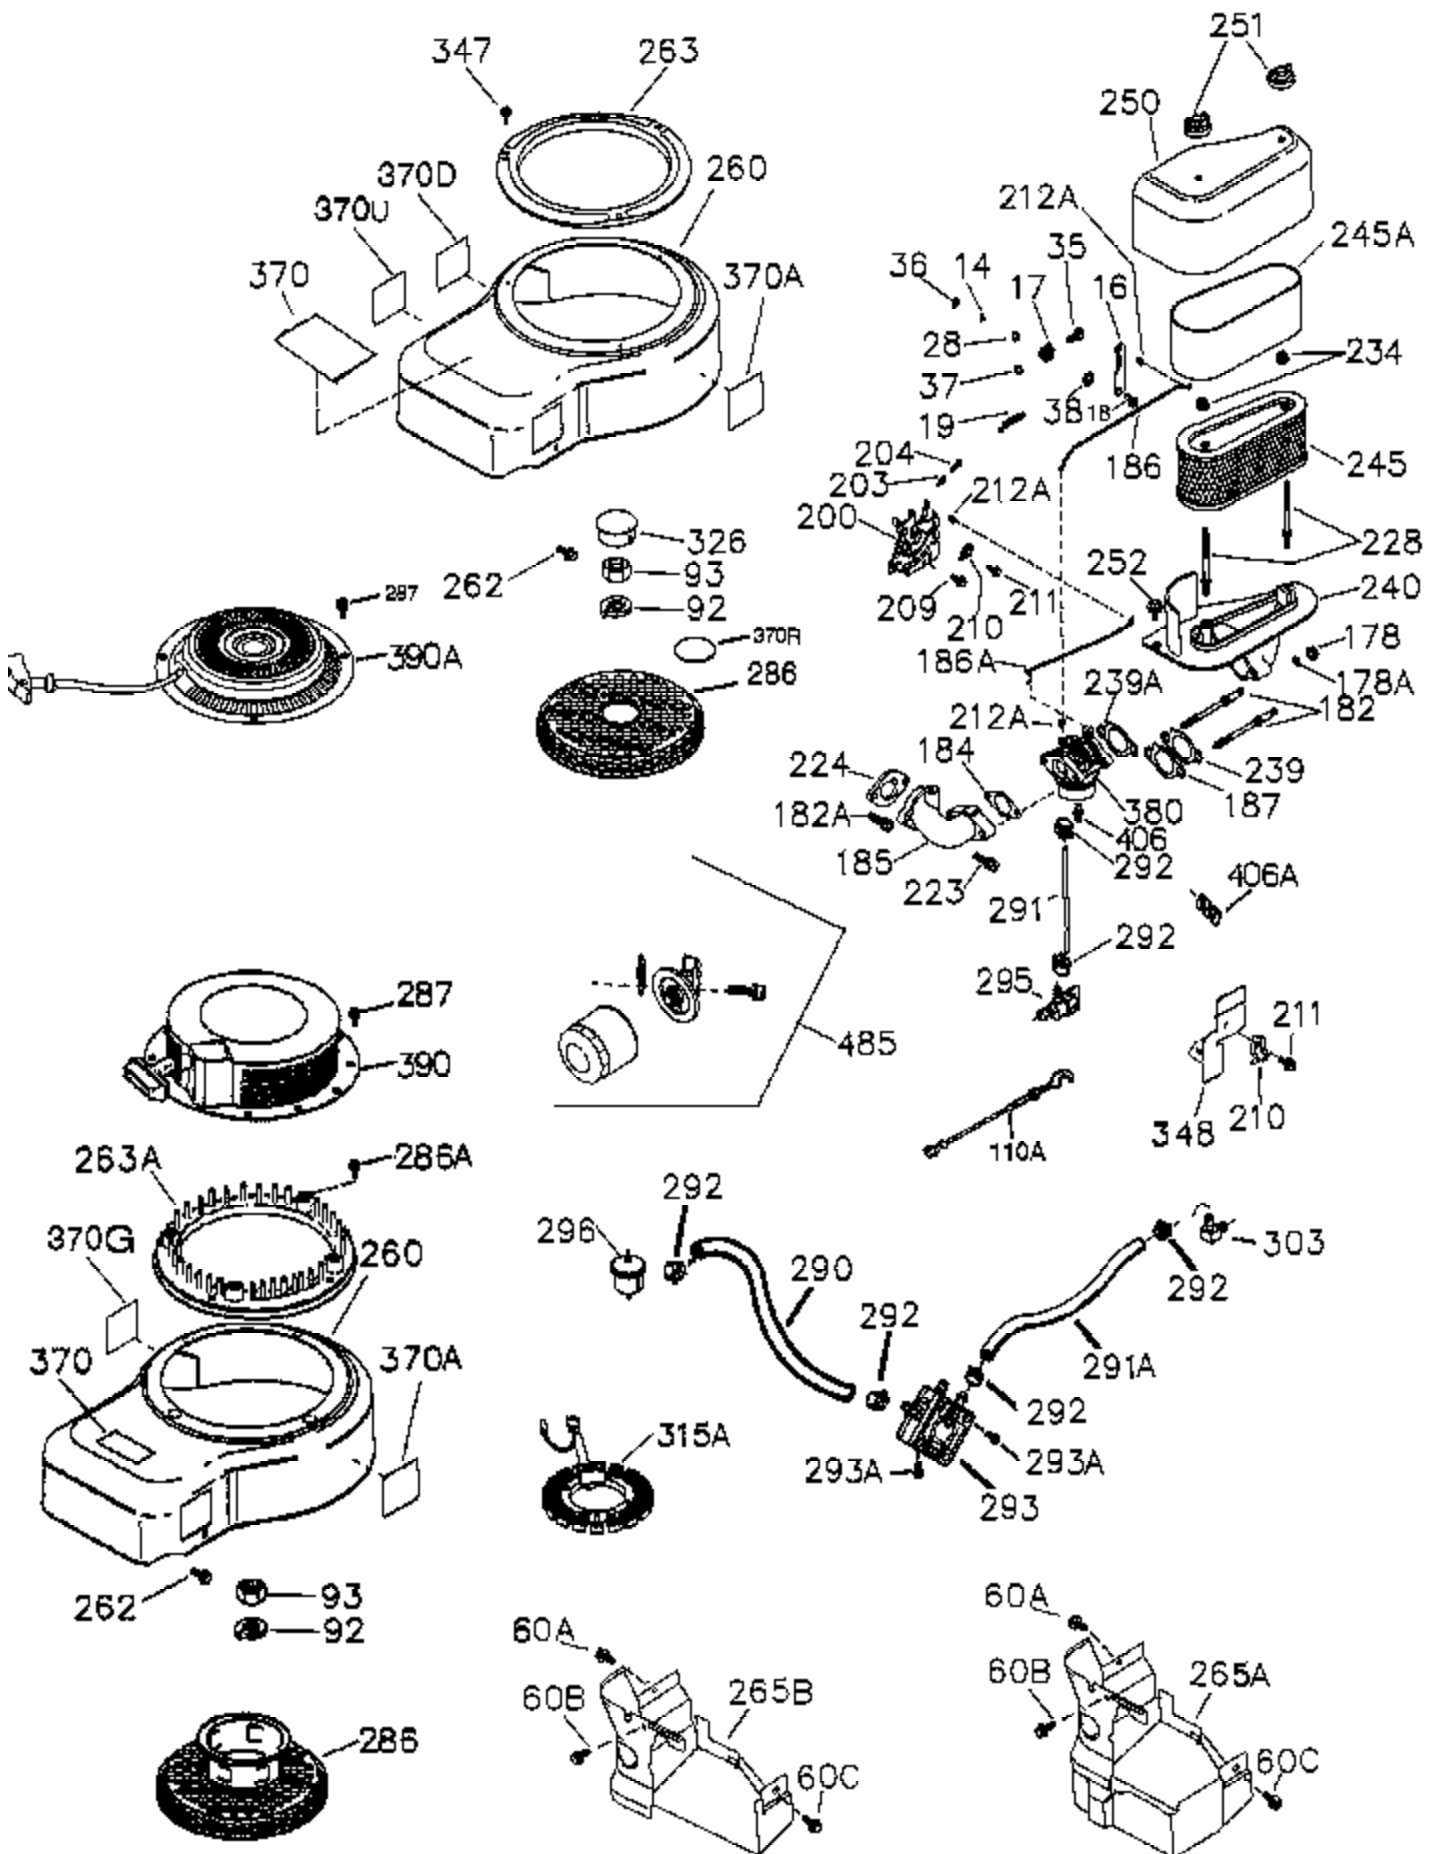

Ref #	Part Number	Qty	Description
14	28277	2	Washer
16	36346	1	Governor Lever (Incl. 212A)
17	29916	1	Governor Lever Clamp
18	650548	1	Screw, 8-32 x 5/16"
19	36414	1	Extension Spring
28	30322	1	Lock Nut, 8-32
35	29826	1	Screw, 10-32 x 3/4"
36	29918	1	Lock Washer
37	29216	1	Lock Nut, 10-32
38	29642	1	Retaining Ring
60C	650737	1	Screw, 1/4-20 x 1/2"
60A	650781	1	Screw, 5/16-18 x 11/16"
60B	650867	1	Screw, 10-24 x 1/2"
92	650666	1	Lock Washer
93	650594	1	Flywheel Nut
178	650928	2	Lock Nut, 1/4-20
182	650925	2	Carburetor Mounting Stud
184	36352	1	* Carburetor To Intake Pipe Gasket
185	36489	1	Intake Pipe
186	36354	1	Governor Link
186A	36353	1	Choke Link
200	36360	1	Control Bracket (Incl. 203,204,212A)
203	33802	1	Compression Spring
204	650777	1	Screw, 6-32 x 21/32"
209	650902	2	Screw, 10-32 x 7/16"
210	27793	1	Conduit Clip
211	28942	1	Screw, 10-32 x 3/8"
212A	36288	3	Bushing
223	650975	2	Screw, Torx T-30, 5/16-18 x 1-9/32"
224	36490	1	* Intake Pipe Gasket
228	650977	2	Air Cleaner Stud
229	650825	2	Nut & Lock Washer, 1/4-20
239	36358	1	* Air Cleaner Gasket
240	36355	1	Air Cleaner Body (Incl. 228 & 239)
245	36356	1	Air Cleaner Filter (Incl. 229)
245A	36357	1	Air Cleaner Filter
250	36359	1	Air Cleaner Cover
251	650886	2	Wing Nut, 1/4-20
252	650976	1	Screw, 1/4-20 x 19/32"
260	36347	1	Blower Housing
262	650737	3	Screw, 1/4-20 x 1/2"
263	36508	1	Trim Ring
286	36343	1	Cup & Screen
290	30705	1	Fuel Line
292	26460	2	Fuel Line Clamp
296	34279B	1	Fuel Filter (Incl. 292)
326	36210	1	Screen Plug
347	650949	3	Screw, 10-32 x 9/16"
370A	35274	1	Instruction Decal
370	36261	1	Instruction Decal
380	632698	1	Carburetor (Incl. 184 & 212A)
394A	650982	1	Washer