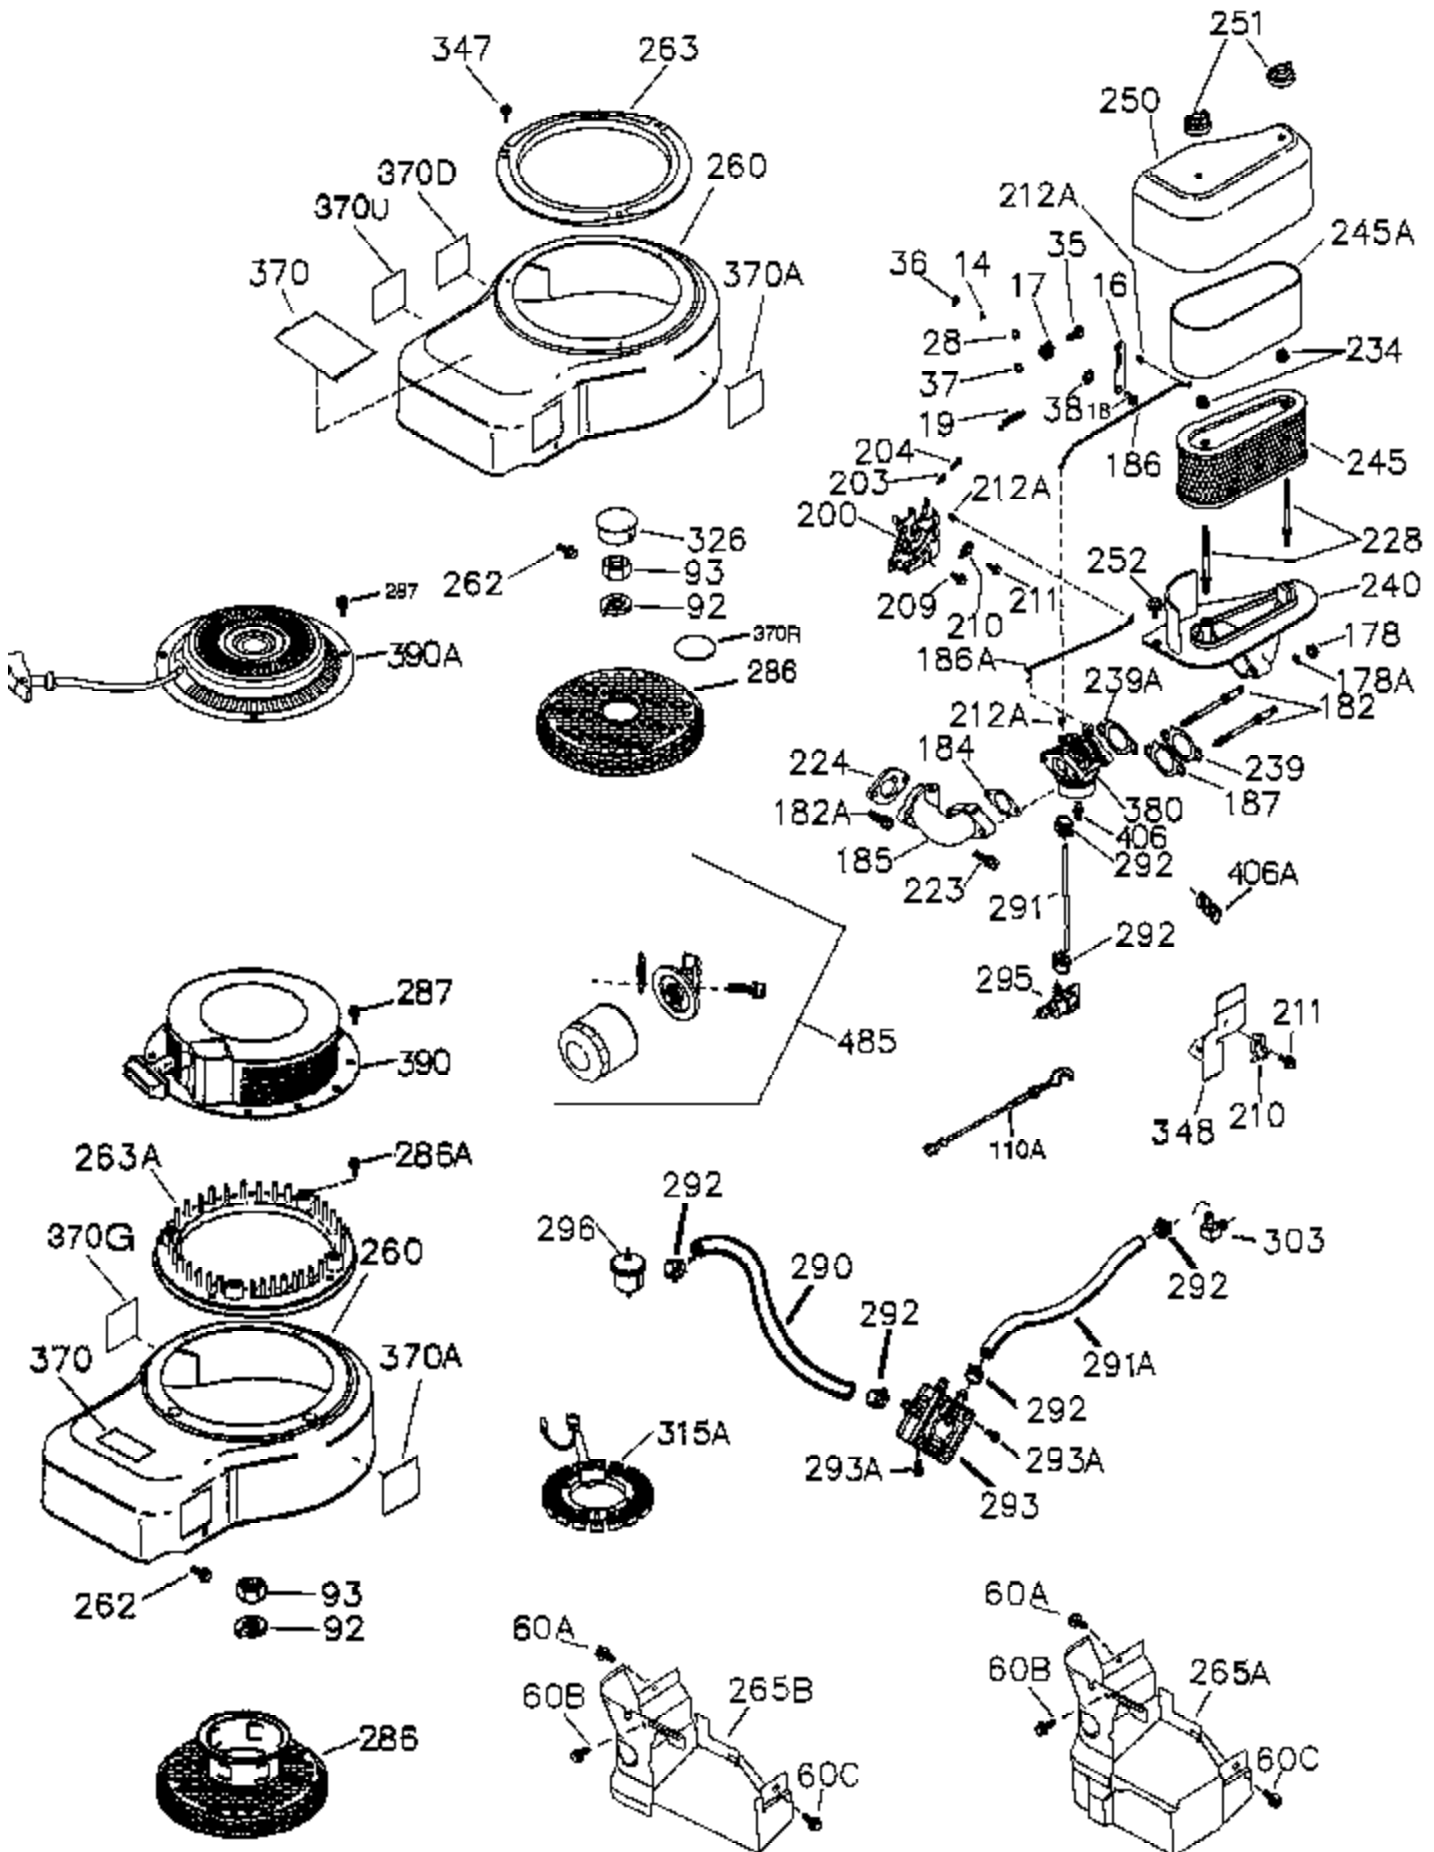

Ref #	Part Number	Qty	Description
14	28277	2	Washer
16	36346	1	Governor Lever (Incl. 212A)
17	29916	1	Governor Lever Clamp
18	650548	1	Screw, 8-32 x 5/16"
19	36414	1	Extension Spring
28	30322	1	Lock Nut, 8-32
35	29826	1	Screw, 10-32 x 3/4"
36	29918	1	Lock Washer
37	29216	1	Lock Nut, 10-32
38	29642	1	Retaining Ring
60C	650737	1	Screw, 1/4-20 x 1/2"
60A	650781	1	Screw, 5/16-18 x 11/16"
60B	650867	1	Screw, 10-24 x 1/2"
92	650666	1	Lock Washer
93	650594	1	Flywheel Nut
178	650928	2	Lock Nut, 1/4-20
182	650925	2	Carburetor Mounting Stud
184	36352	1	* Carburetor To Intake Pipe Gasket
185	36489	1	Intake Pipe
186	36354	1	Governor Link
186A	36353	1	Choke Link
200	36360	1	Control Bracket (Incl. 203,204,212A)
203	33802	1	Compression Spring
204	650777	1	Screw, 6-32 x 21/32"
209	650902	2	Screw, 10-32 x 7/16"
210	27793	1	Conduit Clip
211	28942	1	Screw, 10-32 x 3/8"
212A	36288	3	Bushing
223	650975	2	Screw, Torx T-30, 5/16-18 x 1-9/32"
224	36490	1	* Intake Pipe Gasket
228	650977	2	Air Cleaner Stud
229	650825	2	Nut & Lock Washer, 1/4-20
239	36358	1	* Air Cleaner Gasket
240	36355	1	Air Cleaner Body (Incl. 228 & 239)
245	36356	1	Air Cleaner Filter (Incl. 229)
245A	36357	1	Air Cleaner Filter
250	36359	1	Air Cleaner Cover
251	650886	2	Wing Nut, 1/4-20
252	650976	1	Screw, 1/4-20 x 19/32"
260	36347	1	Blower Housing
262	650737	3	Screw, 1/4-20 x 1/2"
263	36367	1	Trim Ring
286	36343	1	Cup & Screen
290	30705	1	Fuel Line
292	26460	2	Fuel Line Clamp
296	34279B	1	Fuel Filter (Incl. 292)
326	36210	1	Screen Plug
347	650949	3	Screw, 10-32 x 9/16"
370A	35274	1	Instruction Decal
370	36261	1	Instruction Decal
380	640000	1	Carburetor (Incl. 184 & 212A)
394A	650982	1	Washer