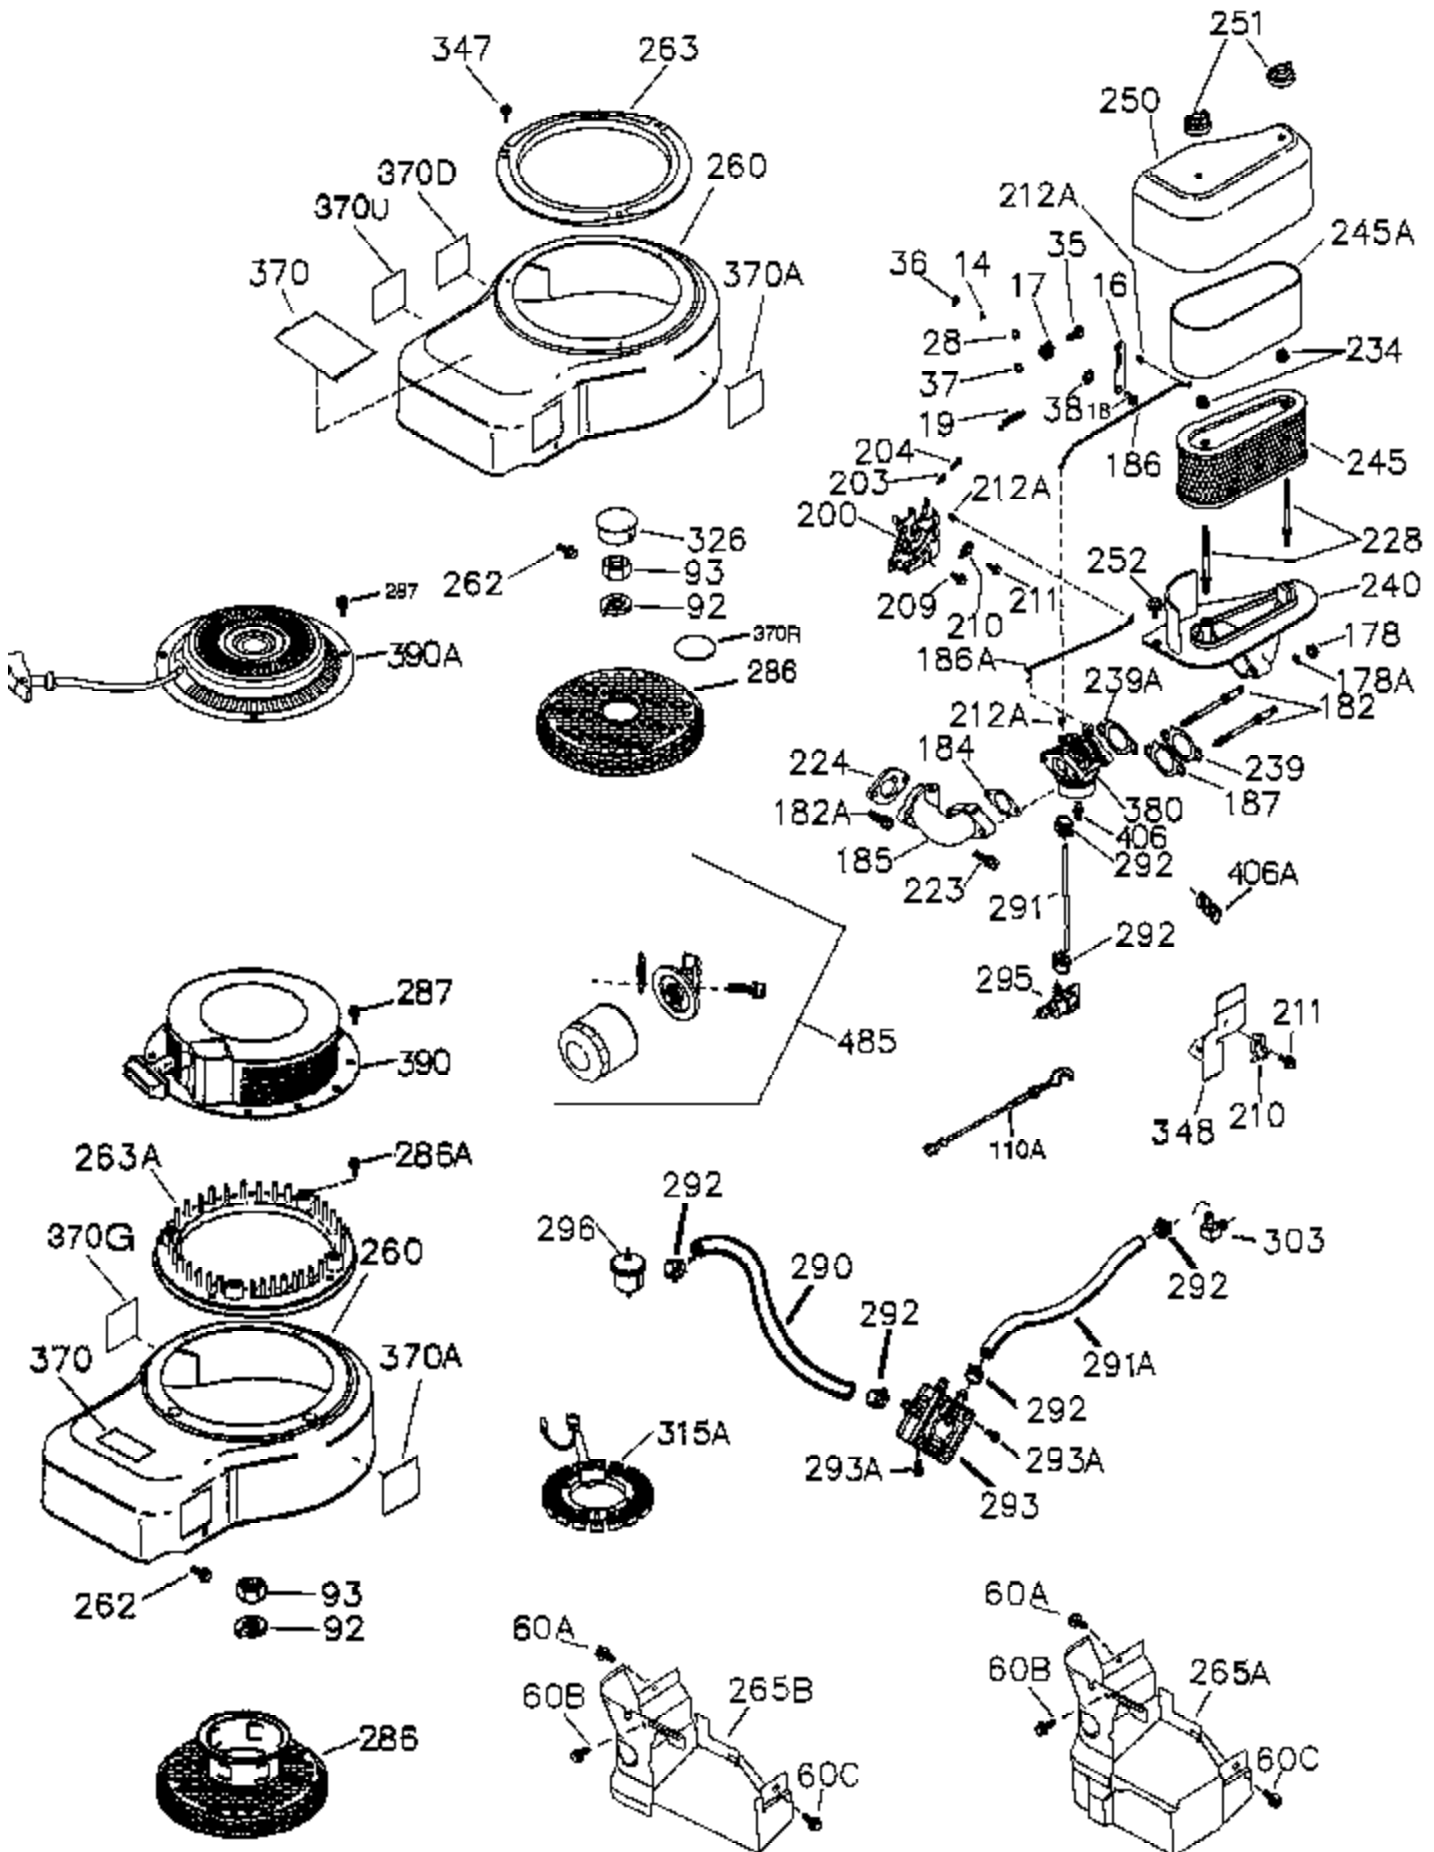

Ref #	Part Number	Qty	Description
14	28277	2	Washer
16	36346A	1	Governor Lever (Incl. 212A)
17	29916	1	Governor Lever Clamp
18	650548	1	Screw, 8-32 x 5/16"
19	36414	1	Extension Spring
28	30322	1	Lock Nut, 8-32
35	29826	1	Screw, 10-32 x 3/4"
36	29918	1	Lock Washer
37	29216	1	Lock Nut, 10-32
38	29642	1	Retaining Ring
60B	650867	1	Screw, 10-24 x 1/2"
60C	650737	1	Screw, 1/4-20 x 1/2"
60A	650781	1	Screw, 5/16-18 x 11/16"
92	650666	1	Lock Washer
93	650594	1	Flywheel Nut
178	650928	2	Lock Nut, 1/4-20
182	650925	2	Carburetor Mounting Stud
184	36352	1	* Carburetor To Intake Pipe Gasket
185	36852	1	Intake Pipe
186A	36353	1	Choke Link
186	36354	1	Governor Link
200	36360	1	Control Bracket (Incl. 203,204,212A)
203	33802	1	Compression Spring
204	650777	1	Screw, 6-32 x 21/32"
209	650902	2	Screw, 10-32 x 7/16"
210	27793	1	Conduit Clip
211	28942	1	Screw, 10-32 x 3/8"
212A	36288	3	Bushing
223	650975	2	Screw, Torx T-30, 5/16-18 x 1-9/32"
224	36490	1	* Intake Pipe Gasket
228	650977	2	Air Cleaner Stud
234	650825	2	Nut & Lock Washer, 1/4-20
239	36358	1	* Air Cleaner Gasket
240	36355	1	Air Cleaner Body (Incl. 228 & 239)
245	36356	1	Air Cleaner Filter (Incl. 229)
245A	36357	1	Air Cleaner Filter
250	36359	1	Air Cleaner Cover
251	650886	2	Wing Nut, 1/4-20
252	650976	1	Screw, 1/4-20 x 19/32"
260	36347	1	Blower Housing
262	650737	3	Screw, 1/4-20 x 1/2"
263	36367	1	Trim Ring
286	36343	1	Cup & Screen
291	30705	1	Fuel Line
292	26460	2	Fuel Line Clamp
296	34279B	1	Fuel Filter (Incl. 292)
326	36210	1	Screen Plug
347	650949	3	Screw, 10-32 x 9/16"
370	36261	1	Instruction Decal
370A	35274	1	Instruction Decal
380	640034	1	Carburetor (Incl. 184 & 212A)
394A	650982	1	Washer