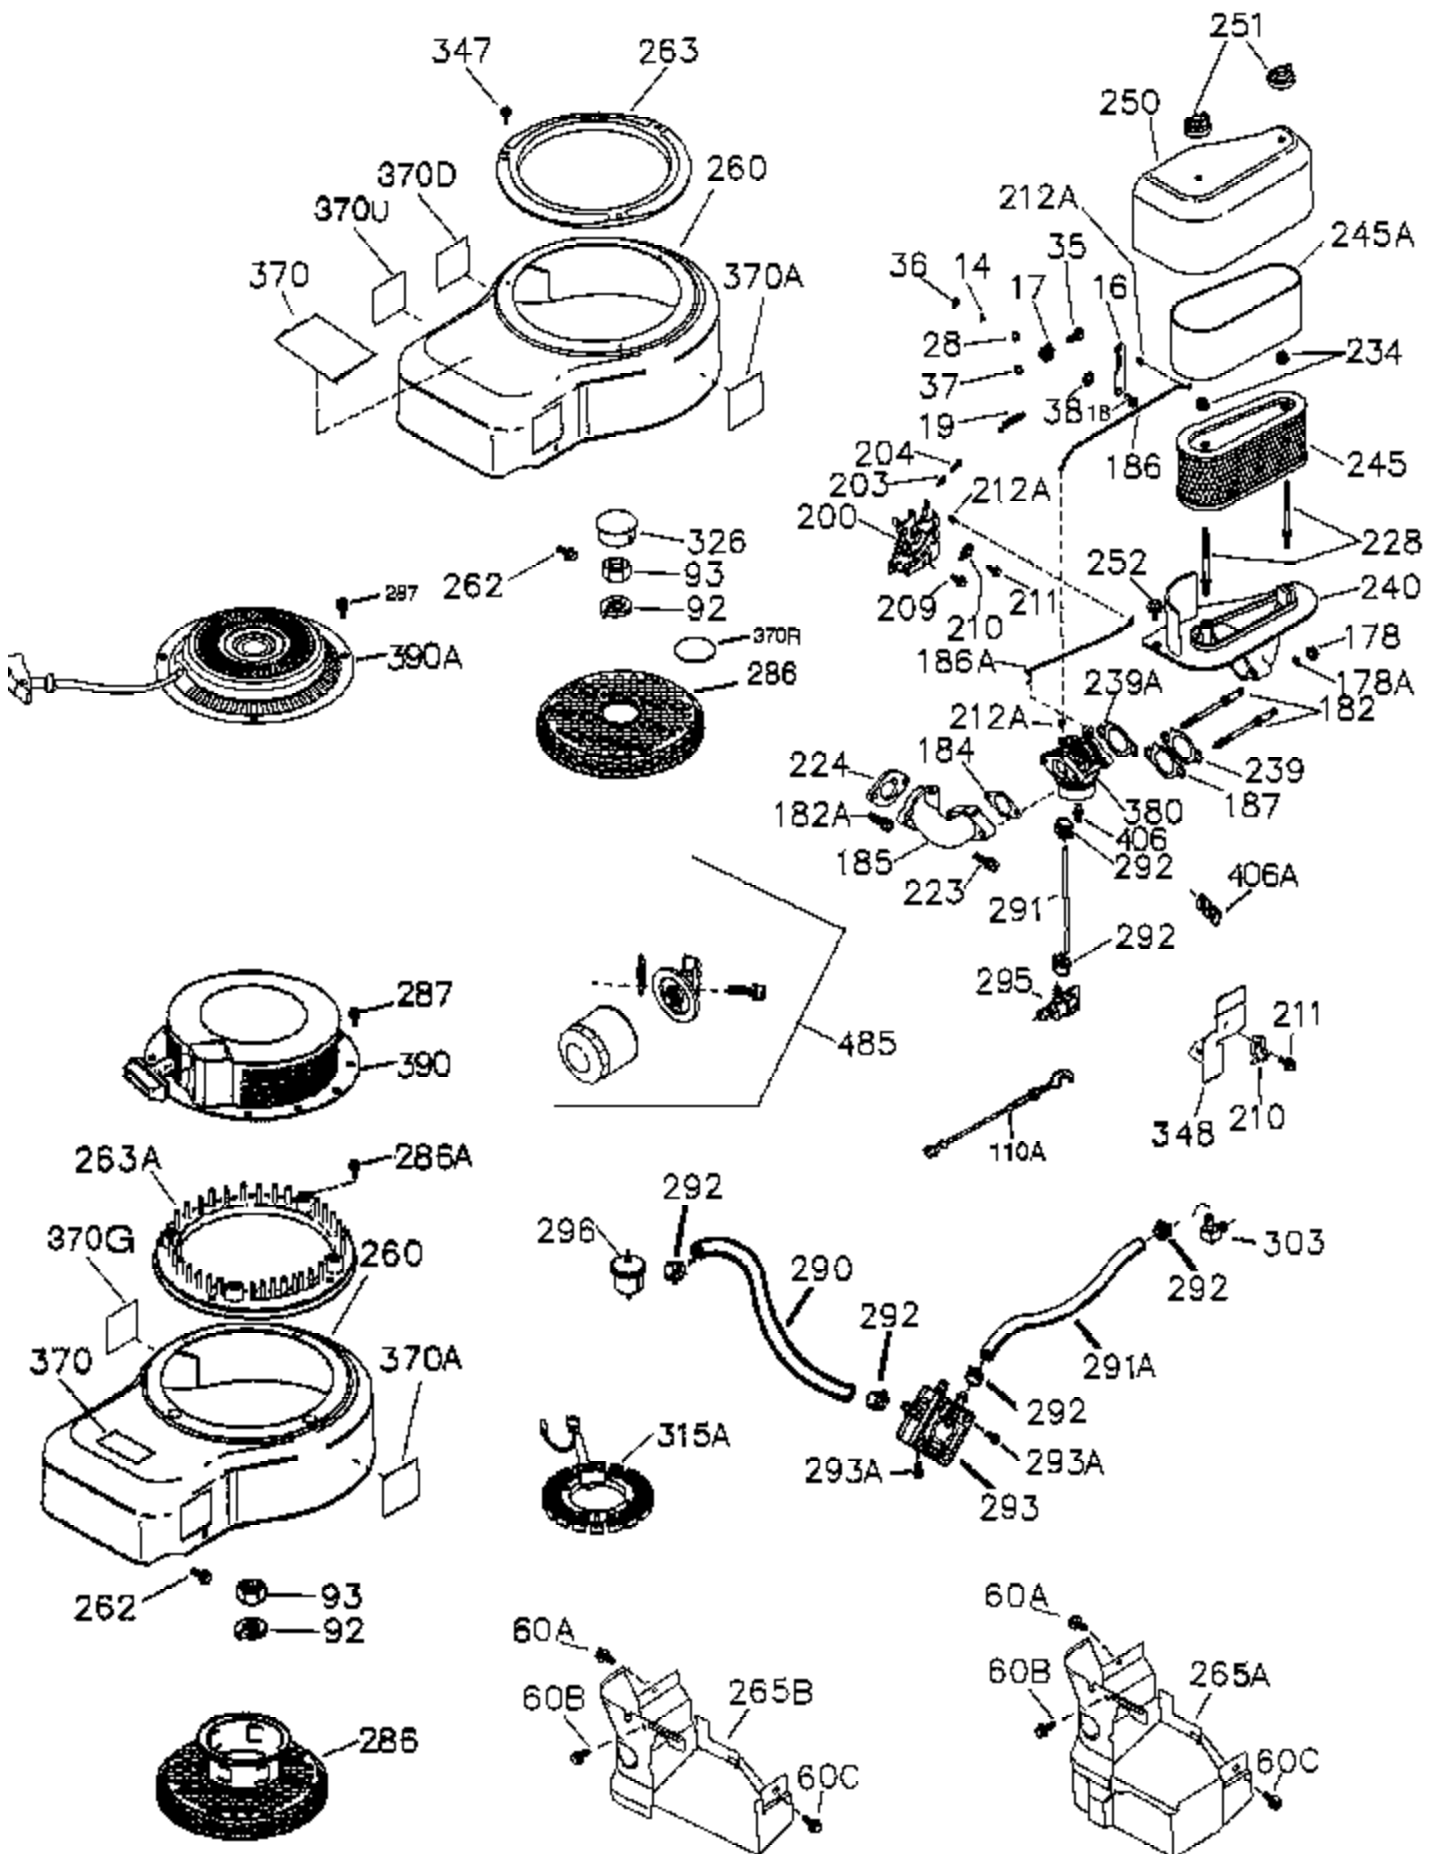

Ref #	Part Number	Qty	Description
400	36567	1	* Gasket Set (Incl. items marked PK i n notes) Incl. part #'s 35952 (1), 36304 (1), (1), 36333 (1), 36335 (1), 36337 (1), 36348 (1), 36351 (1), 36352 (1), 36358 (1), 36365 (1), 36490 (1), 36565 (1)
420	730225	1	SAE 30 4-Cycle Engine Oil (Quart)
477	650971	2	Screw, Torx T-30, 5/16-18 x 7/8"
478	36336	1	Oil Passage Cover (Incl. 479)
479	36335	1	* Oil Passage Gasket