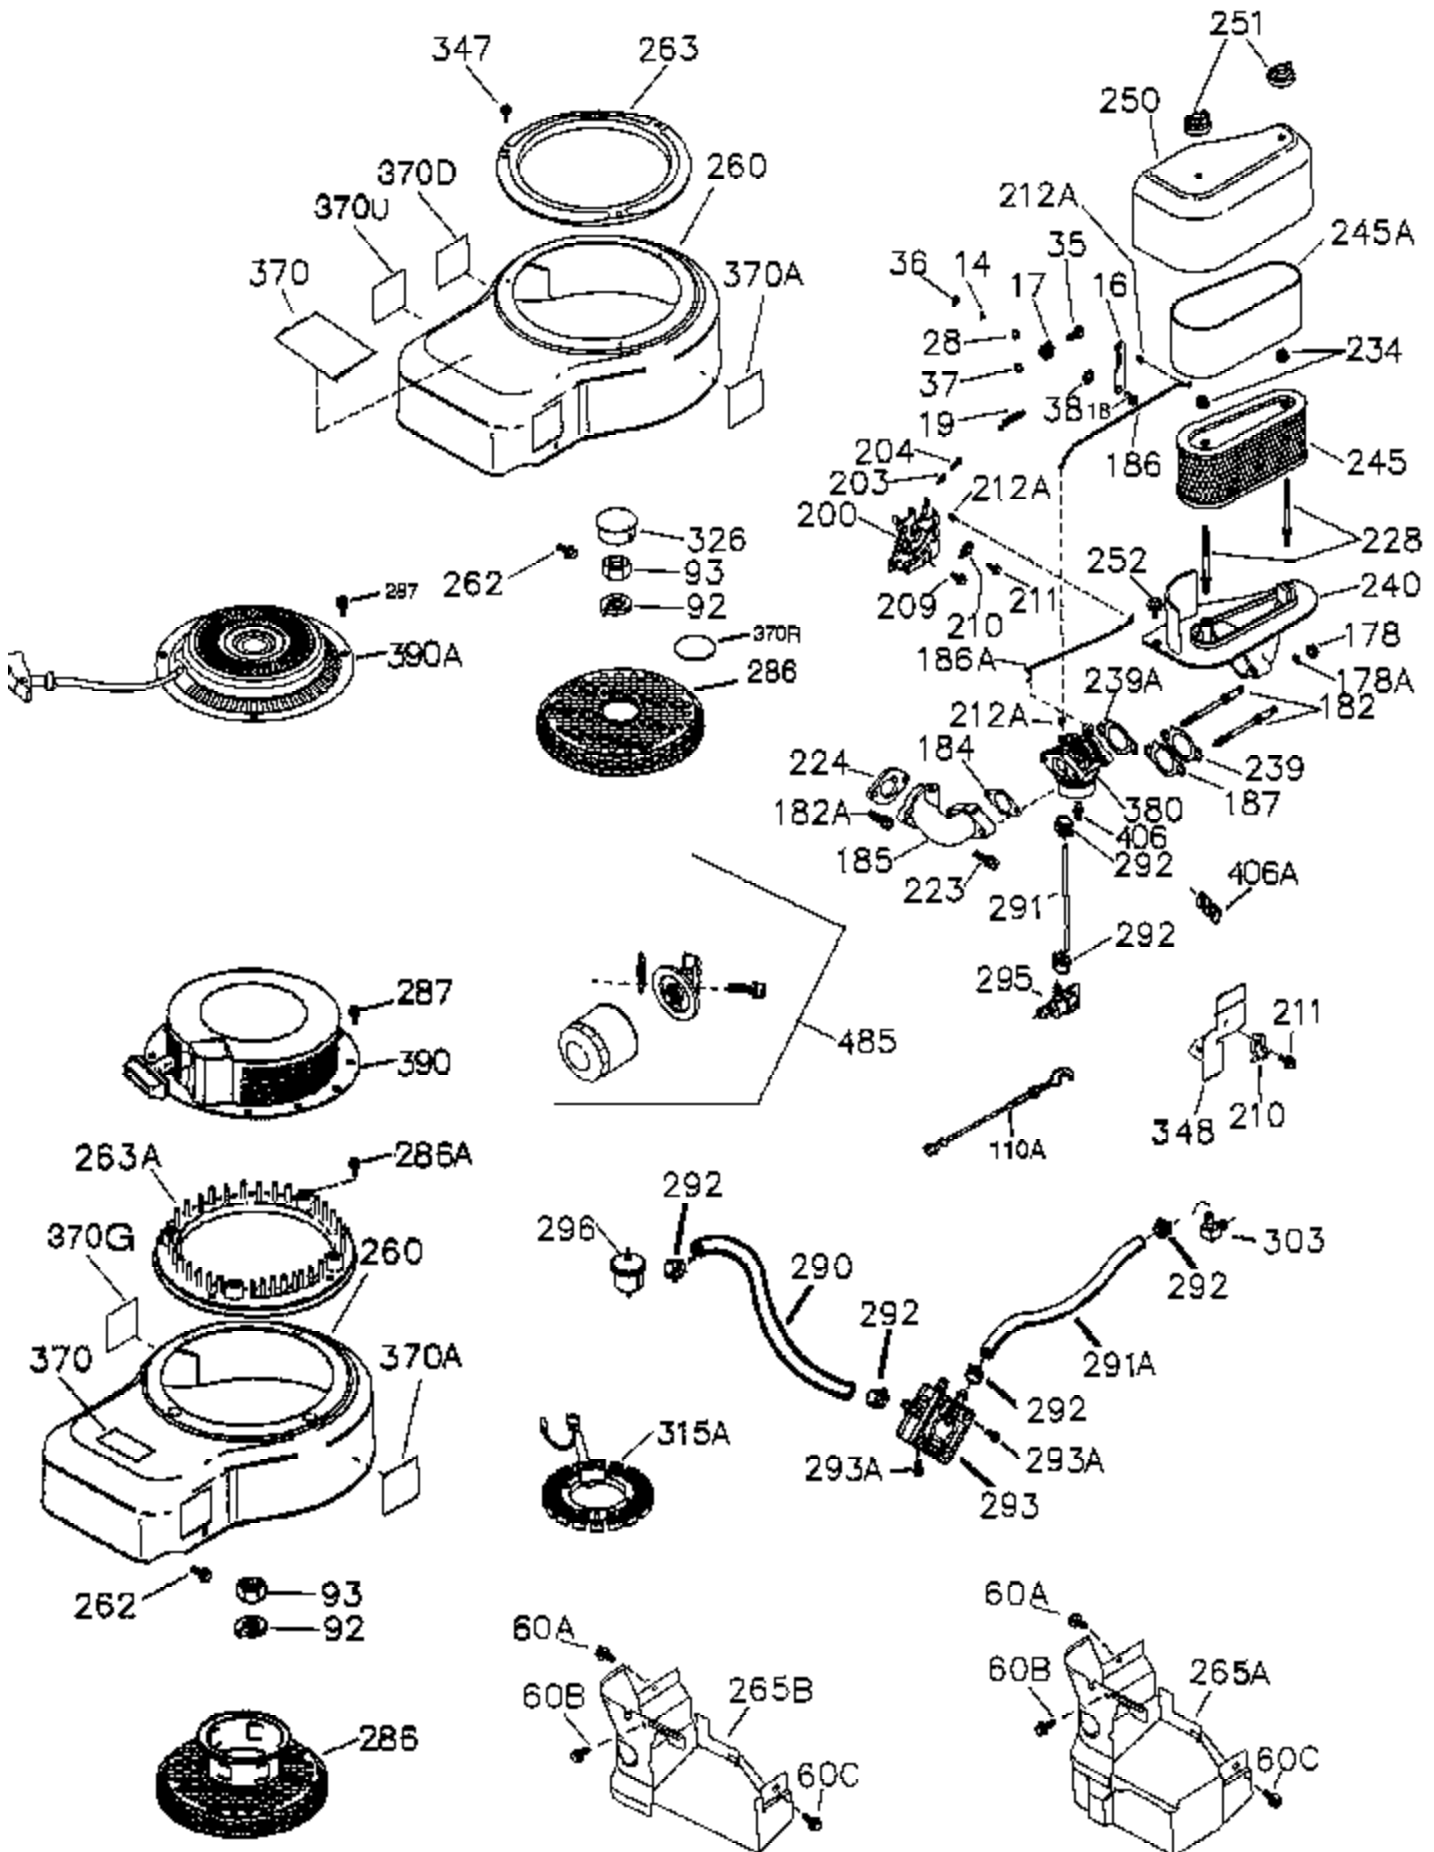

Ref #	Part Number	Qty	Description
14	28277	2	Washer
16	36346A	1	Governor Lever (Incl. 212A)
17	29916	1	Governor Lever Clamp
18	650548	1	Screw, 8-32 x 5/16"
19	36414	1	Extension Spring
28	30322	1	Lock Nut, 8-32
35	29826	1	Screw, 10-32 x 3/4"
36	29918	1	Lock Washer
37	29216	1	Lock Nut, 10-32
38	29642	1	Retaining Ring
60B	650867	1	Screw, 10-24 x 1/2"
60A	650781	1	Screw, 5/16-18 x 11/16"
92	650666	1	Lock Washer
93	650594	1	Flywheel Nut
178	650928	2	Lock Nut, 1/4-20
182	650925	2	Carburetor Mounting Stud
184	36352	1	* Carburetor To Intake Pipe Gasket
185	36852	1	Intake Pipe
186	36354	1	Governor Link
186A	36353	1	Choke Link
200	36360	1	Control Bracket (Incl. 203,204,212A)
203	33802	1	Compression Spring
204	650777	1	Screw, 6-32 x 21/32"
209	650902	2	Screw, 10-32 x 7/16"
210	27793	1	Conduit Clip
211	28942	1	Screw, 10-32 x 3/8"
212A	36288	3	Bushing
223	650975	2	Screw, Torx T-30, 5/16-18 x 1-9/32"
224	36490	1	* Intake Pipe Gasket
228	650977	2	Air Cleaner Stud
234	650825	2	Nut & Lock Washer, 1/4-20
239	36358	1	* Air Cleaner Gasket
240	36355	1	Air Cleaner Body (Incl. 228 & 239)
245	36356	1	Air Cleaner Filter (Incl. 234)
245A	36357	1	Air Cleaner Filter
250	36359	1	Air Cleaner Cover
251	650886	2	Wing Nut, 1/4-20
252	650976	1	Screw, 1/4-20 x 19/32"
260	36347	1	Blower Housing
262	650737	3	Screw, 1/4-20 x 1/2"
263	36367	1	Trim Ring
286	36343	1	Cup & Screen
290	30705	1	Fuel Line
292	26460	2	Fuel Line Clamp
296	34279B	1	Fuel Filter (Incl. 292)
326	36210	1	Screen Plug
347	650949	3	Screw, 10-32 x 9/16"
370	36261	1	Instruction Decal
370A	35274	1	Instruction Decal
380	640034	1	Carburetor (Incl. 184 & 212A)
394A	650982	1	Washer
485	36435A	1	Oil Filter Adapter (Optional)(Incl. 475-479)