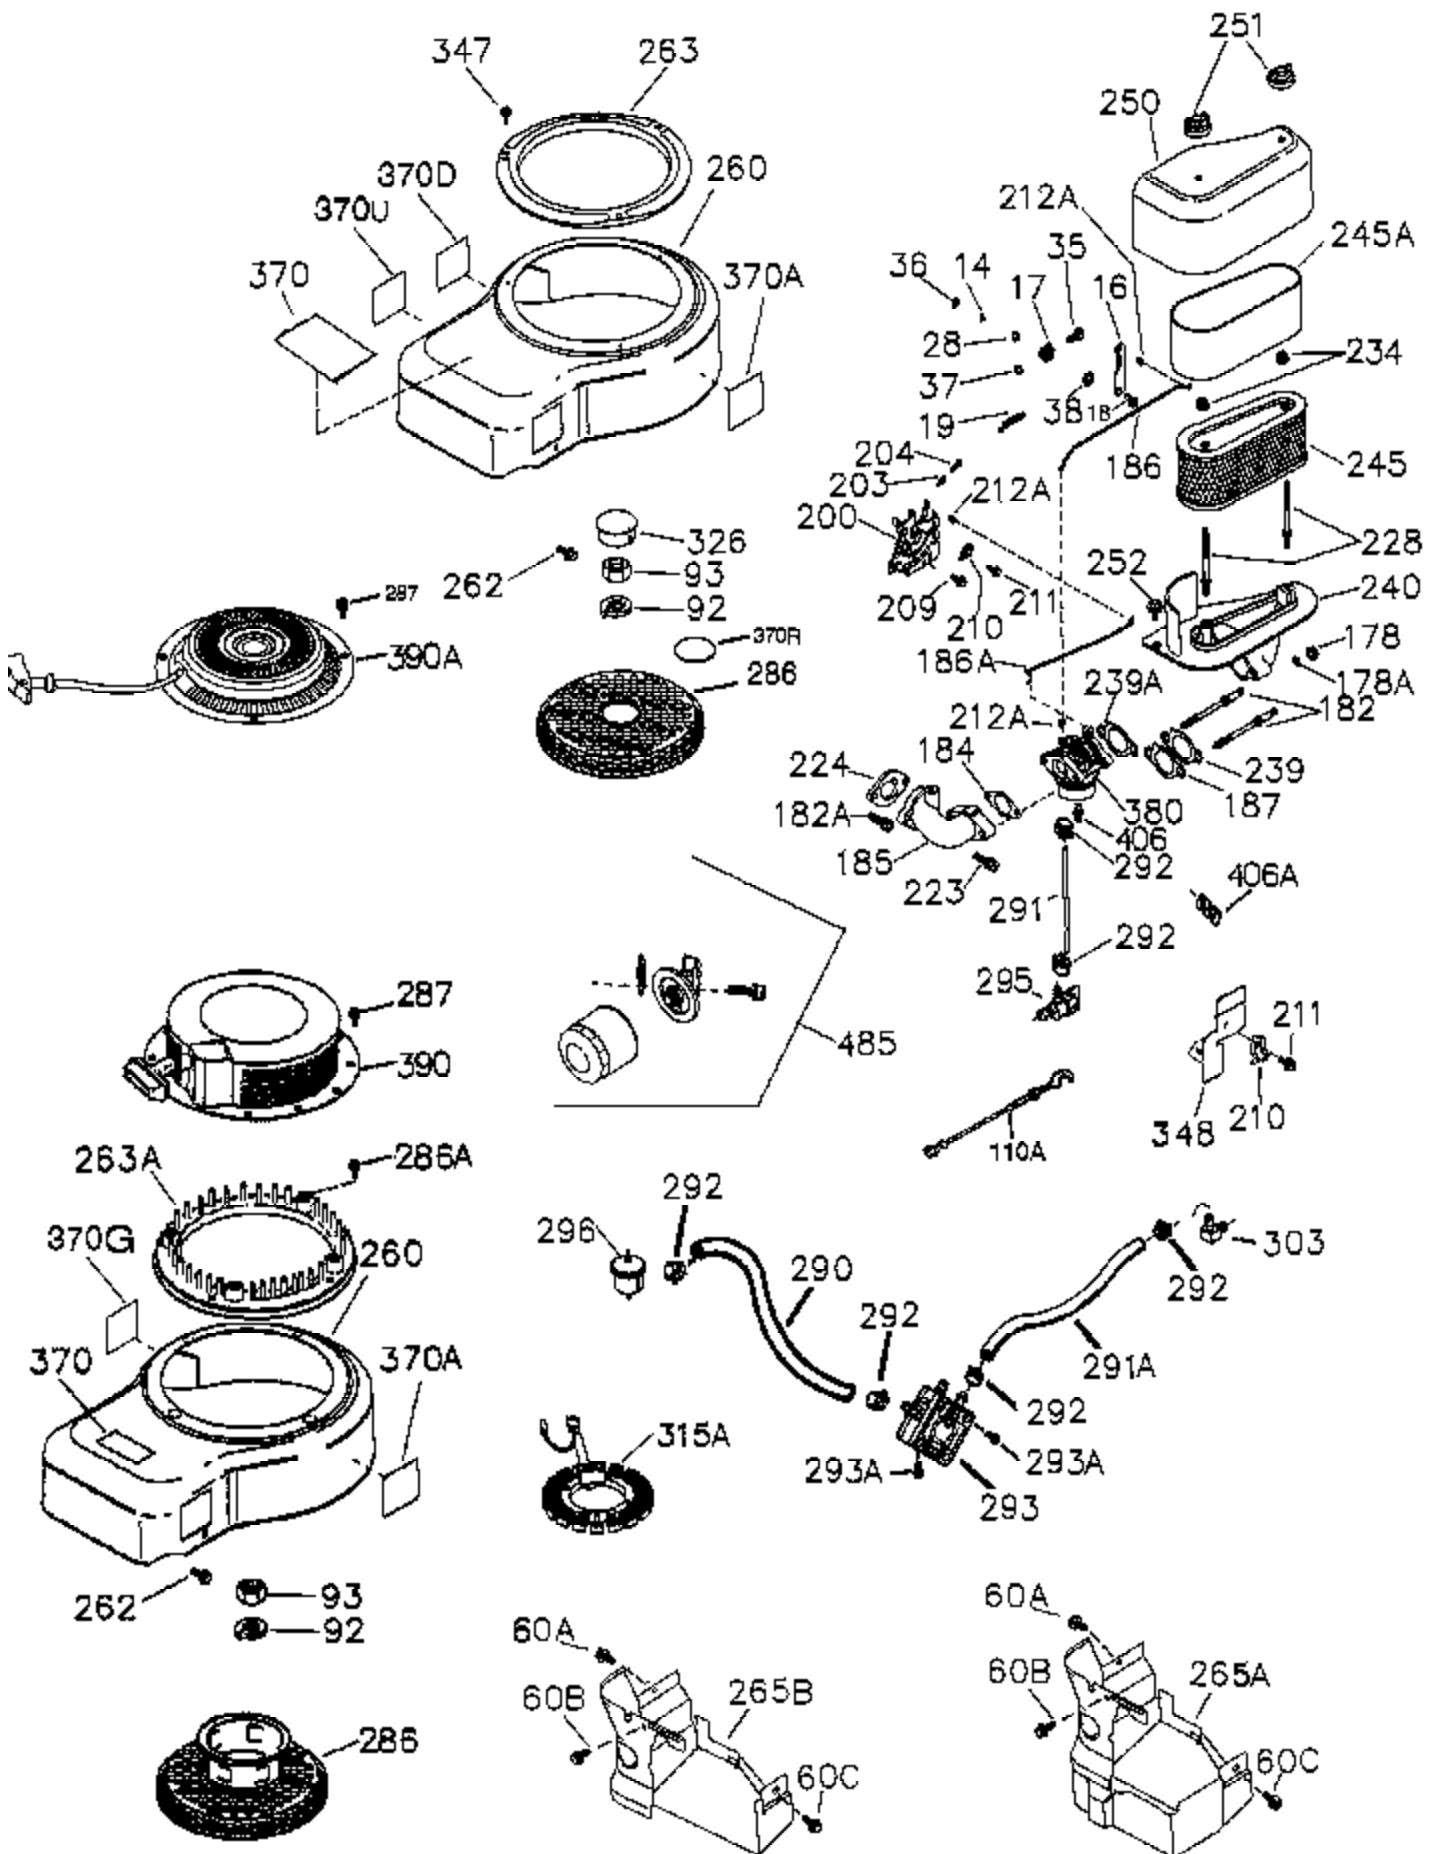

Ref #	Part Number	Qty	Description
14	28277	2	Washer
16	36346A	1	Governor Lever (Incl. 212A)
17	29916	1	Governor Lever Clamp
18	651028	1	Screw, Torx T-15, 8-32 x 3/8"
19	36414	1	Extension Spring
28	30322	1	Lock Nut, 8-32
35	29826	1	Screw, 10-32 x 3/4"
36	29918	1	Lock Washer
37	29216	1	Lock Nut, 10-32
38	29642	1	Retaining Ring
60B	650867	1	Screw, 10-24 x 1/2"
60A	650781	1	Screw, 5/16-18 x 11/16"
92	650666	1	Lock Washer
93	650594	1	Flywheel Nut
178	650928	2	Lock Nut, 1/4-20
182	650925A	2	Carburetor Mounting Stud
184	36352	1	* Carburetor To Intake Pipe Gasket
185	36852	1	Intake Pipe
186	36354	1	Governor Link
186A	36353	1	Choke Link
200	36360	1	Control Bracket (Incl. 203,204,212A)
203	33802	1	Compression Spring
204	650777	1	Screw, 6-32 x 21/32"
209	650902	2	Screw, 10-32 x 7/16"
210	27793	1	Conduit Clip
211	28942	1	Screw, 10-32 x 3/8"
212A	36288	3	Bushing
223	650975	2	Screw, Torx T-30, 5/16-18 x 1-9/32"
224	36490	1	* Intake Pipe Gasket
228	650977	2	Air Cleaner Stud
234	650825	2	Nut & Lock Washer, 1/4-20
239	36358	1	* Air Cleaner Gasket
240	36355	1	Air Cleaner Body (Incl. 228 & 239)
245	36356	1	Air Cleaner Filter (Incl. 234)
245A	36357	1	Air Cleaner Filter
250	36359	1	Air Cleaner Cover
251	650886	2	Wing Nut, 1/4-20
252	650976	1	Screw, 1/4-20 x 19/32"
260	36347	1	Blower Housing
262	650737	3	Screw, 1/4-20 x 1/2"
263	36367	1	Trim Ring
286	36343	1	Cup & Screen
291	30705	1	Fuel Line
292	26460	2	Fuel Line Clamp
296	34279B	1	Fuel Filter (Incl. 292)
326	36210	1	Screen Plug
347	650949	3	Screw, 10-32 x 9/16"
370	36261	1	Instruction Decal
370A	35274	1	Instruction Decal
380	640034	1	Carburetor (Incl. 184 & 212A)
394A	650982	1	Washer
485	36435A	1	Oil Filter Adapter (Optional)(Incl. 475-479)