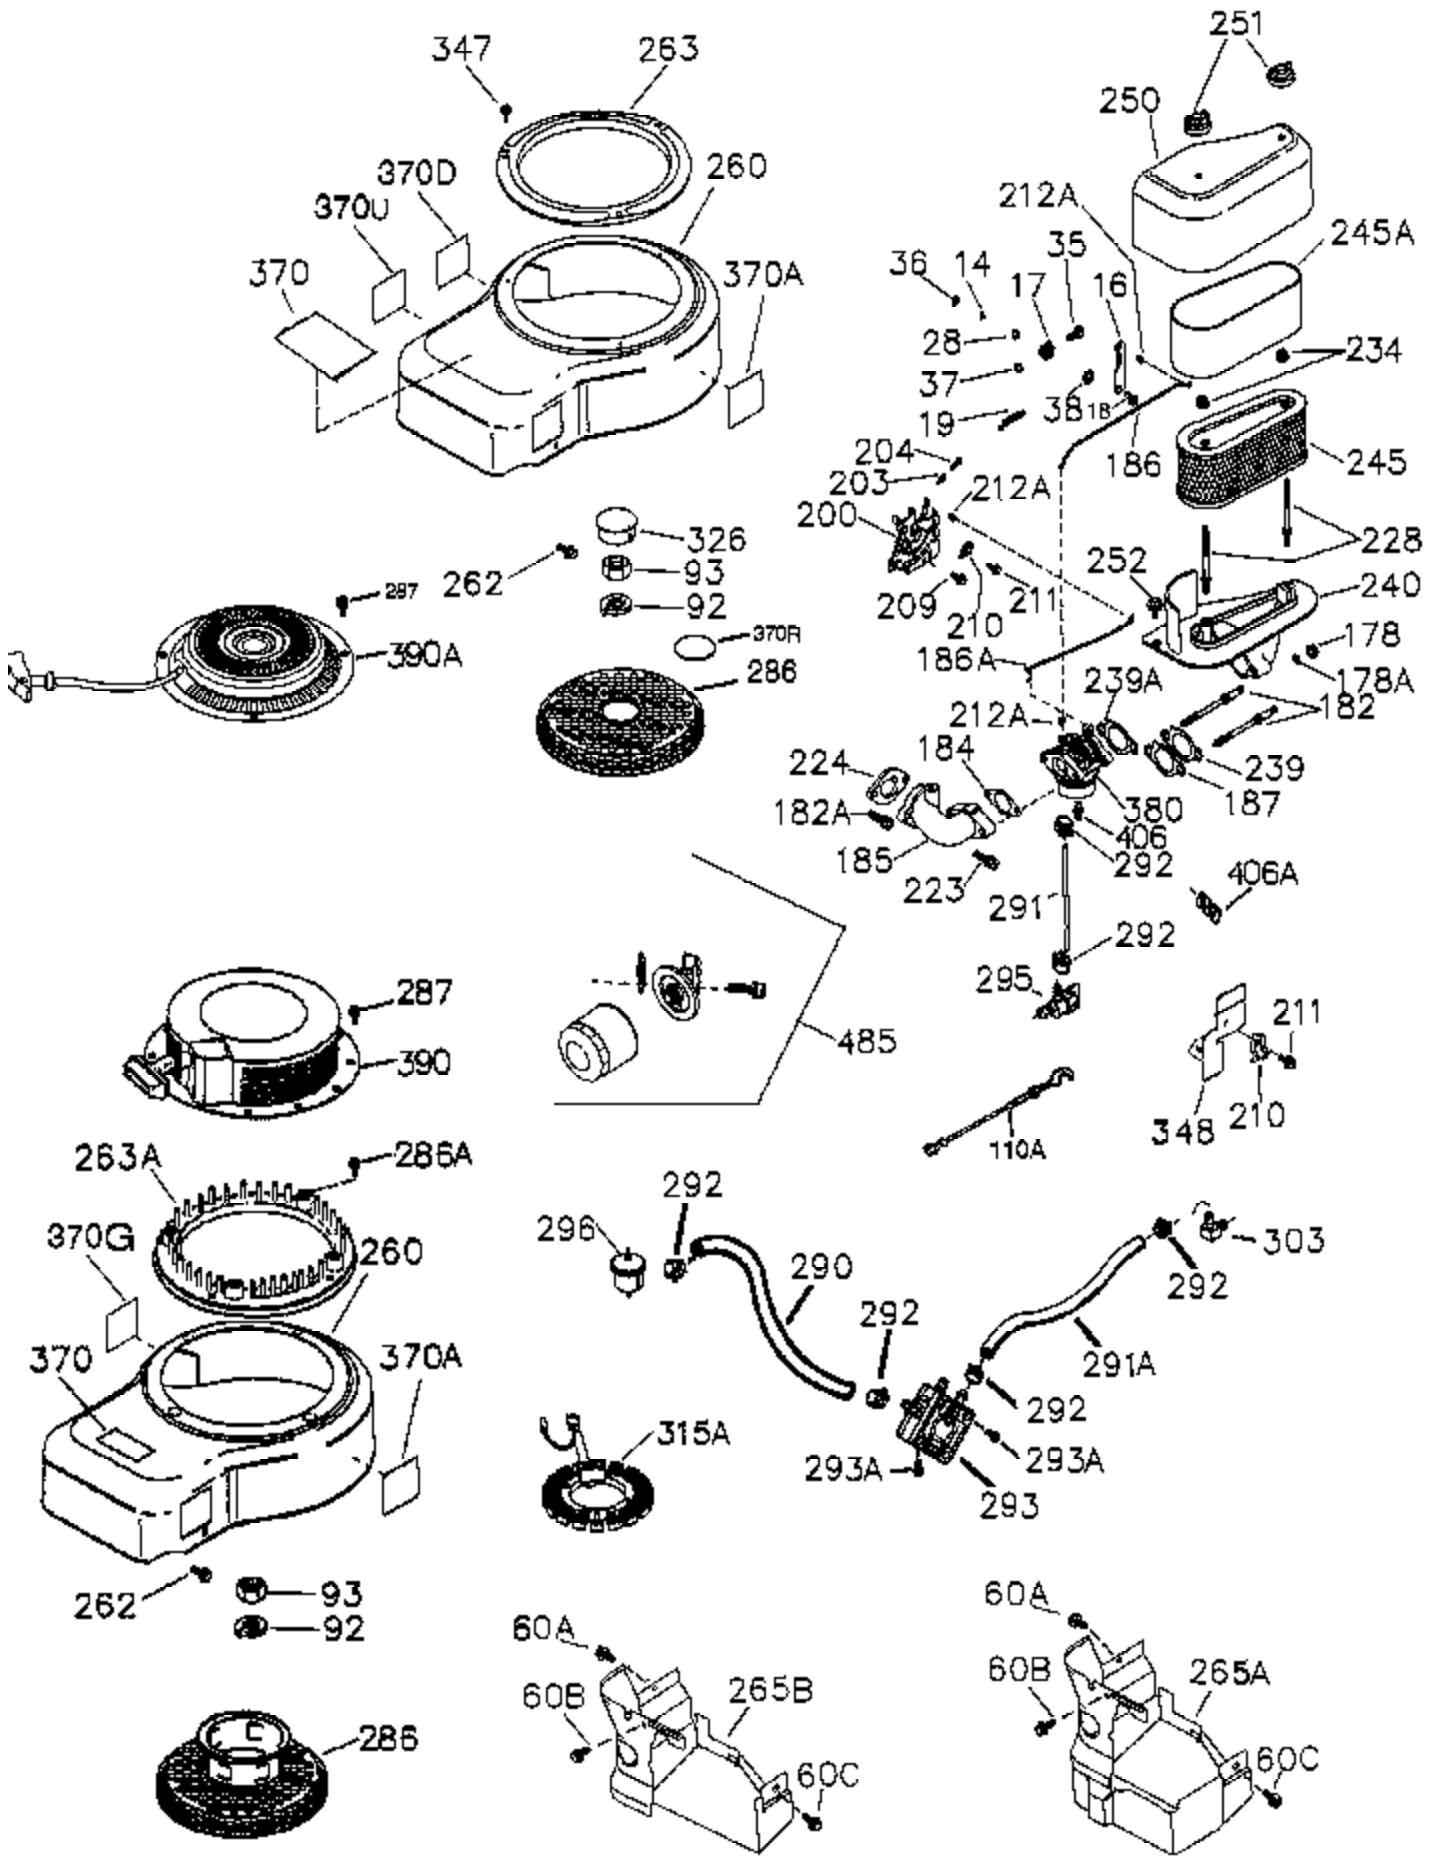

Ref #	Part Number	Qty	Description
125	35308	1	Exhaust Valve (Std.)
125	35433	1	Exhaust Valve (1/32" OS)
126	35309	1	Intake Valve (Std.)
126	35432	1	Intake Valve (1/32" OS)
127	650691	6	Washer
128	650690	6	Belleville Washer
130	650946	6	Screw, 5/16-18 x 2-45/64"
135	34645	1	Resistor Spark Plug (RN4C)
150	33507	2	Valve Spring
151	33508	2	Valve Spring Keeper
153	36339	1	Push Rod Guide
154	650972	2	Rocker Arm Stud
155	35950	2	Rocker Arm
156	730636	2	Rocker Arm Bearing
157	730636	2	Set Screw, 5/16-24 x 1/4"
158	36340	2	Push Rod
159	35952	1	* Rocker Arm Cover Gasket
160	35953A	1	Rocker Arm Housing
161	30063	4	Screw, Torx T-30, 1/4-20 x 1/2"
169	36304	1	* Breather Gasket
172	36305	1	Valve Cover
173	36306	1	Breather Tube
174	30063	4	Screw, Torx T-30, 1/4-20 x 1/2"
229	650825	2	Nut & Lock Washer, 1/4-20
265	36362	1	Cylinder Head Cover
270A	35829A	1	Exhaust Port Liner
305	36349	1	Oil Fill Tube
306	36348	1	* "O" Ring
307	35499	1	"O" Ring
309	650974	1	Screw, 1/4-20 x 57/64"
310	36366	1	Dipstick
314	651007	2	Screw, Torx T-15, 10-24 x 15/16"
315	611181	1	Alternator Coil (3/5 Split) (Incl.321 - 323)
321	611161	1	Diode
322	611142	1	Connector Body
323	611118	1	Terminal
325	36342	1	Wire Clip
325A	27275	1	Wire Clip
361	650969	2	Screw, 5/16-18 x 29/32"
381	650767	1	Screw, 8-32 x 27/64"
382	36328	1	Oil Strainer Screen
385	570673	1	Ball
386	36329	1	Pressure Relief Spring
387	36330	1	Roll Pin
395	36264	1	Electric Starter Motor (12 Volt)
400	36567	1	* Gasket Set (Incl. items marked PK i n notes) Incl. part #'s 35952 (1), 36304 (1), (1), 36333 (1), 36335 (1), 36337 (1), 36348 (1), 36351 (1), 36352 (1), 36358 (1), 36365 (1), 36490 (1), 36565 (1)
420	730225	1	SAE 30 4-Cycle Engine Oil (Quart)
475	36563	1	Oil Filter
476	36374B	1	Oil Filter Adapter
477	650978	2	Screw, Torx T-30, 5/16-18 x 1-7/16"
479	36335	1	Oil Passage Gasket