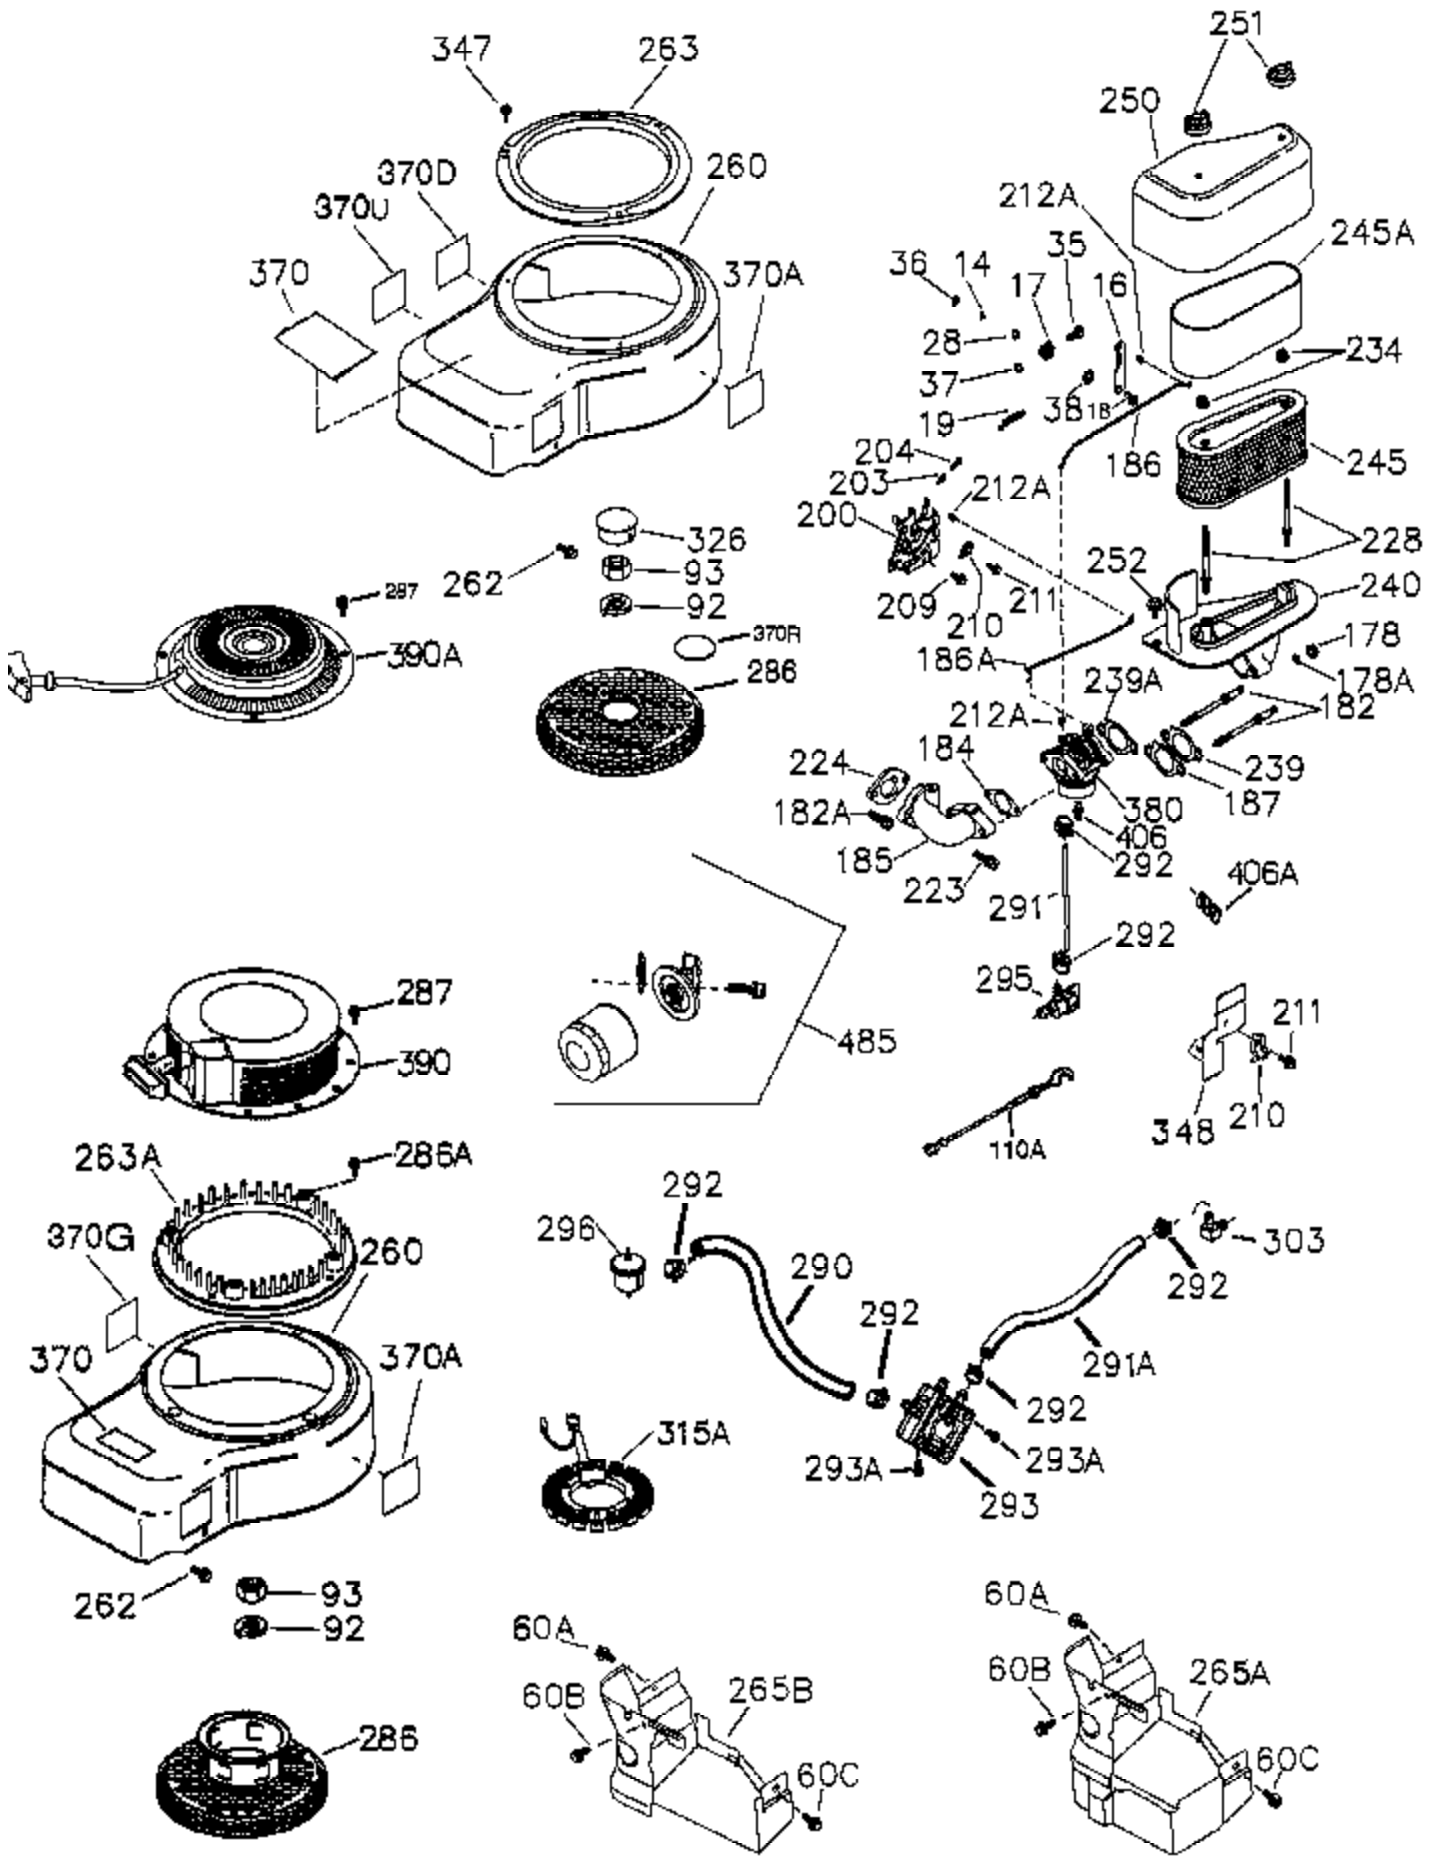

Ref #	Part Number	Qty	Description
14	28277	2	Washer
16	36346A	1	Governor Lever (Incl. 212A)
17	29916	1	Governor Lever Clamp
18	651028	1	Screw, Torx T-15, 8-32 x 3/8"
19	36414	1	Extension Spring
28	30322	1	Lock Nut, 8-32
35	29826	1	Screw, 10-32 x 3/4"
36	29918	1	Lock Washer
37	29216	1	Lock Nut, 10-32
38	29642	1	Retaining Ring
60B	650867	1	Screw, 10-24 x 1/2"
60A	650781	1	Screw, 5/16-18 x 11/16"
92	650666	1	Lock Washer
93	650594	1	Flywheel Nut
178	650928	2	Lock Nut, 1/4-20
182	650925A	2	Carburetor Mounting Stud
184	36352	1	* Carburetor To Intake Pipe Gasket
185	36852	1	Intake Pipe
186A	36353	1	Choke Link
186	36354	1	Governor Link
200	36360	1	Control Bracket (Incl. 203,204,212A)
203	33802	1	Compression Spring
204	650777	1	Screw, 6-32 x 21/32"
209	650902	2	Screw, 10-32 x 7/16"
210	27793	1	Conduit Clip
211	28942	1	Screw, 10-32 x 3/8"
212A	36288	3	Bushing
223	650975	2	Screw, Torx T-30, 5/16-18 x 1-9/32"
224	36490	1	* Intake Pipe Gasket
228	650977	2	Air Cleaner Stud
229	650825	2	Nut & Lock Washer, 1/4-20
239	36358	1	* Air Cleaner Gasket
240	36355	1	Air Cleaner Body (Incl. 228 & 239)
245	36356	1	Air Cleaner Filter (Incl. 229)
245A	36357	1	Air Cleaner Filter
250	36359	1	Air Cleaner Cover
251	650886	2	Wing Nut, 1/4-20
252	650976	1	Screw, 1/4-20 x 19/32"
260	36529	1	Blower Housing
262	650737	3	Screw, 1/4-20 x 1/2"
263	36527A	1	Recoil Adapter
286A	650561	4	Screw, 1/4-20 x 5/8"
286	36526	1	Cup & Screen
287	650737	4	Screw, 1/4-20 x 1/2"
290	29774	1	Fuel Line
292	26460	2	Fuel Line Clamp
296	34279B	1	Fuel Filter (Incl. 292)
370	36261	1	Instruction Decal
370A	35274	1	Instruction Decal
380	640034	1	Carburetor (Incl. 184 & 212A)
390	590714	1	Recoil Starter