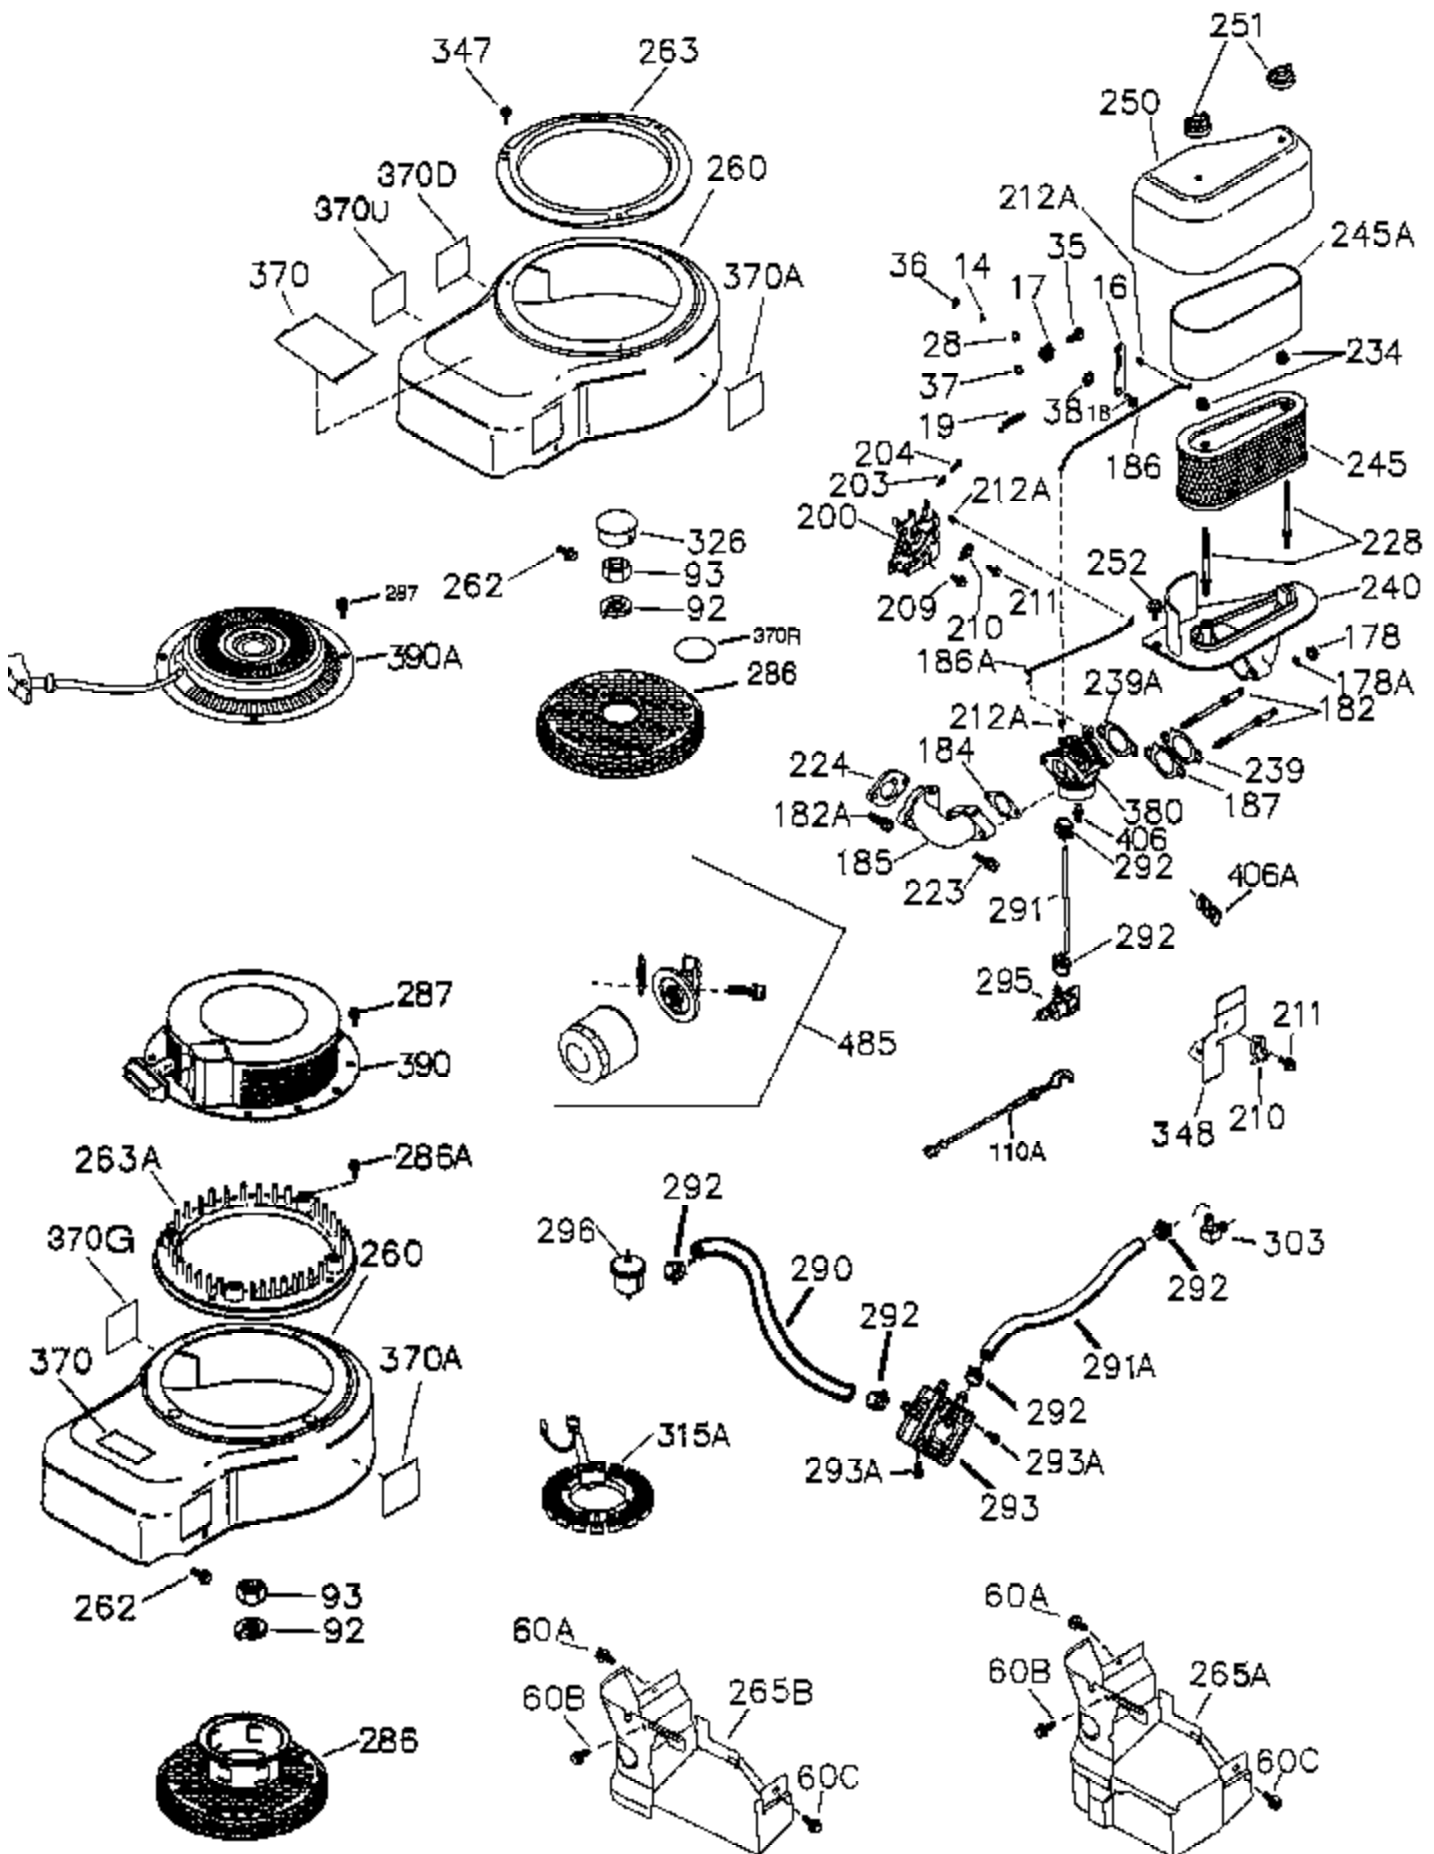

Ref #	Part Number	Qty	Description
14	28277	2	Washer
16	36346A	1	Governor Lever (Incl. 212A)
17	29916	1	Governor Lever Clamp
18	650548	1	Screw, 8-32 x 5/16"
19	36414	1	Extension Spring
28	30322	1	Lock Nut, 8-32
35	29826	1	Screw, 10-32 x 3/4"
36	29918	1	Lock Washer
37	29216	1	Lock Nut, 10-32
38	29642	1	Retaining Ring
60B	650867	1	Screw, 10-24 x 1/2"
60A	650781	1	Screw, 5/16-18 x 11/16"
92	650666	1	Lock Washer
93	650594	1	Flywheel Nut
178	650928	2	Lock Nut, 1/4-20
182	650925	2	Carburetor Mounting Stud
184	36352	1	* Carburetor To Intake Pipe Gasket
185	36852	1	Intake Pipe
186	36354	1	Governor Link
200	36233	1	Control Bracket (Incl. 203,204,212A)
209	650902	2	Screw, 10-32 x 7/16"
210	27793	2	Conduit Clip
211	28942	2	Screw, 10-32 x 3/8"
212A	36288	2	Bushing
223	650975	2	Screw, Torx T-30, 5/16-18 x 1-9/32"
224	36490	1	* Intake Pipe Gasket
228	650977	2	Air Cleaner Stud
234	650825	2	Nut & Lock Washer, 1/4-20
239	36358	1	* Air Cleaner Gasket
240	36355	1	Air Cleaner Body (Incl. 228 & 239)
245	36356	1	Air Cleaner Filter (Incl. 234)
245A	36357	1	Air Cleaner Filter
250	36359	1	Air Cleaner Cover
251	650886	2	Wing Nut, 1/4-20
252	650976	1	Screw, 1/4-20 x 19/32"
260	36347	1	Blower Housing
262	650737	3	Screw, 1/4-20 x 1/2"
263	36367	1	Trim Ring
286	36343	1	Cup & Screen
290	30705	1	Fuel Line
292	26460	2	Fuel Line Clamp
296	34279B	1	Fuel Filter (Incl. 292)
326	36210	1	Screen Plug
347	650949	3	Screw, 10-32 x 9/16"
348	36383	1	Remote Choke Bracket
370B	35274	1	Instruction Decal
370	36261	1	Instruction Decal
380	640034	1	Carburetor (Incl. 184 & 212A)
394A	650982	1	Washer