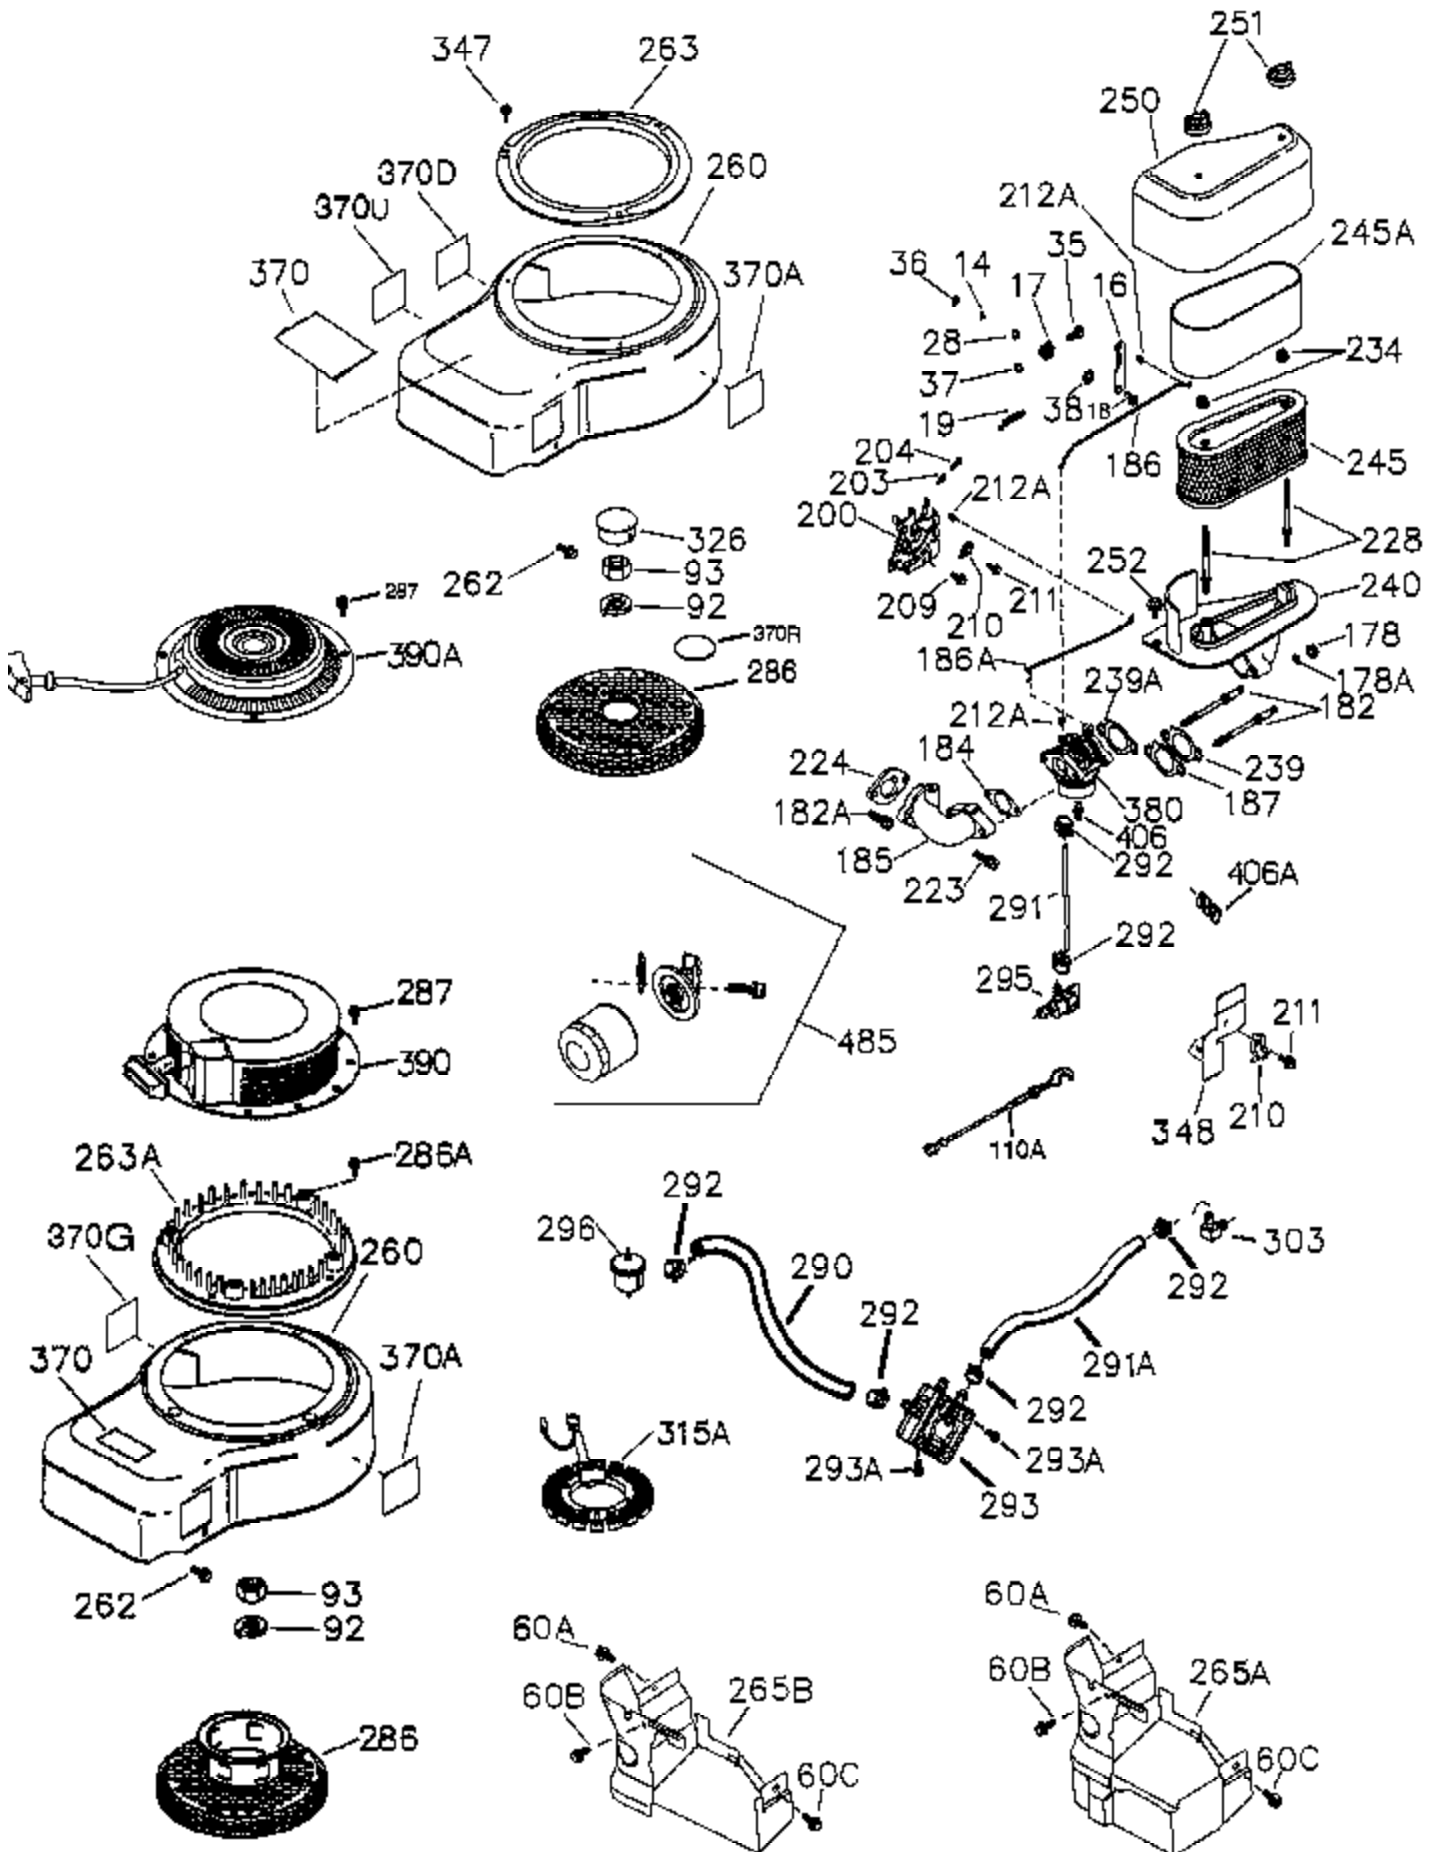

Ref #	Part Number	Qty	Description
14	28277	2	Washer
16	36346A	1	Governor Lever (Incl. 212A)
17	29916	1	Governor Lever Clamp
18	651028	1	Screw, Torx T-15, 8-32 x 3/8"
19	36414	1	Extension Spring
28	30322	1	Lock Nut, 8-32
35	29826	1	Screw, 10-32 x 3/4"
36	29918	1	Lock Washer
37	29216	1	Lock Nut, 10-32
38	29642	1	Retaining Ring
60B	650867	1	Screw, 10-24 x 1/2"
60A	650781	1	Screw, 5/16-18 x 11/16"
92	650666	1	Lock Washer
93	650594	1	Flywheel Nut
110A	36917	1	Fuel Solenoid Wire
178	650928	2	Lock Nut, 1/4-20
182	650925A	2	Carburetor Mounting Stud
184	36352	1	* Carburetor To Intake Pipe Gasket
185	36852	1	Intake Pipe
186	36354	1	Governor Link
200	36233	1	Control Bracket (Incl. 203,204,212A)
209	650902	2	Screw, 10-32 x 7/16"
210	27793	2	Conduit Clip
211	28942	2	Screw, 10-32 x 3/8"
212A	36288	2	Bushing
223	650975	2	Screw, Torx T-30, 5/16-18 x 1-9/32"
224	36490	1	* Intake Pipe Gasket
228	650977	2	Air Cleaner Stud
234	650825	2	Nut & Lock Washer, 1/4-20
239	36358	1	* Air Cleaner Gasket
240	36355	1	Air Cleaner Body (Incl. 228 & 239)
245	36356	1	Air Cleaner Filter (Incl. 234)
245A	36357	1	Air Cleaner Filter
250	36359	1	Air Cleaner Cover
251	650886	2	Wing Nut, 1/4-20
252	650976	1	Screw, 1/4-20 x 19/32"
260	36347	1	Blower Housing
262	650737	3	Screw, 1/4-20 x 1/2"
263	36367	1	Trim Ring
286	36343	1	Cup & Screen
290	30705	1	Fuel Line
292	26460	2	Fuel Line Clamp
296	34279B	1	Fuel Filter (Incl. 292)
326	36210	1	Screen Plug
347	650949	3	Screw, 10-32 x 9/16"
348	36383	1	Remote Choke Bracket
370B	35274	1	Instruction Decal
370	36261	1	Instruction Decal
380	640034	1	Carburetor (Incl. 184 & 212A)
394A	650982	1	Washer
406	611221	1	Fuel Shut-Off Solenoid
406A	36918	1	Solenoid Spring