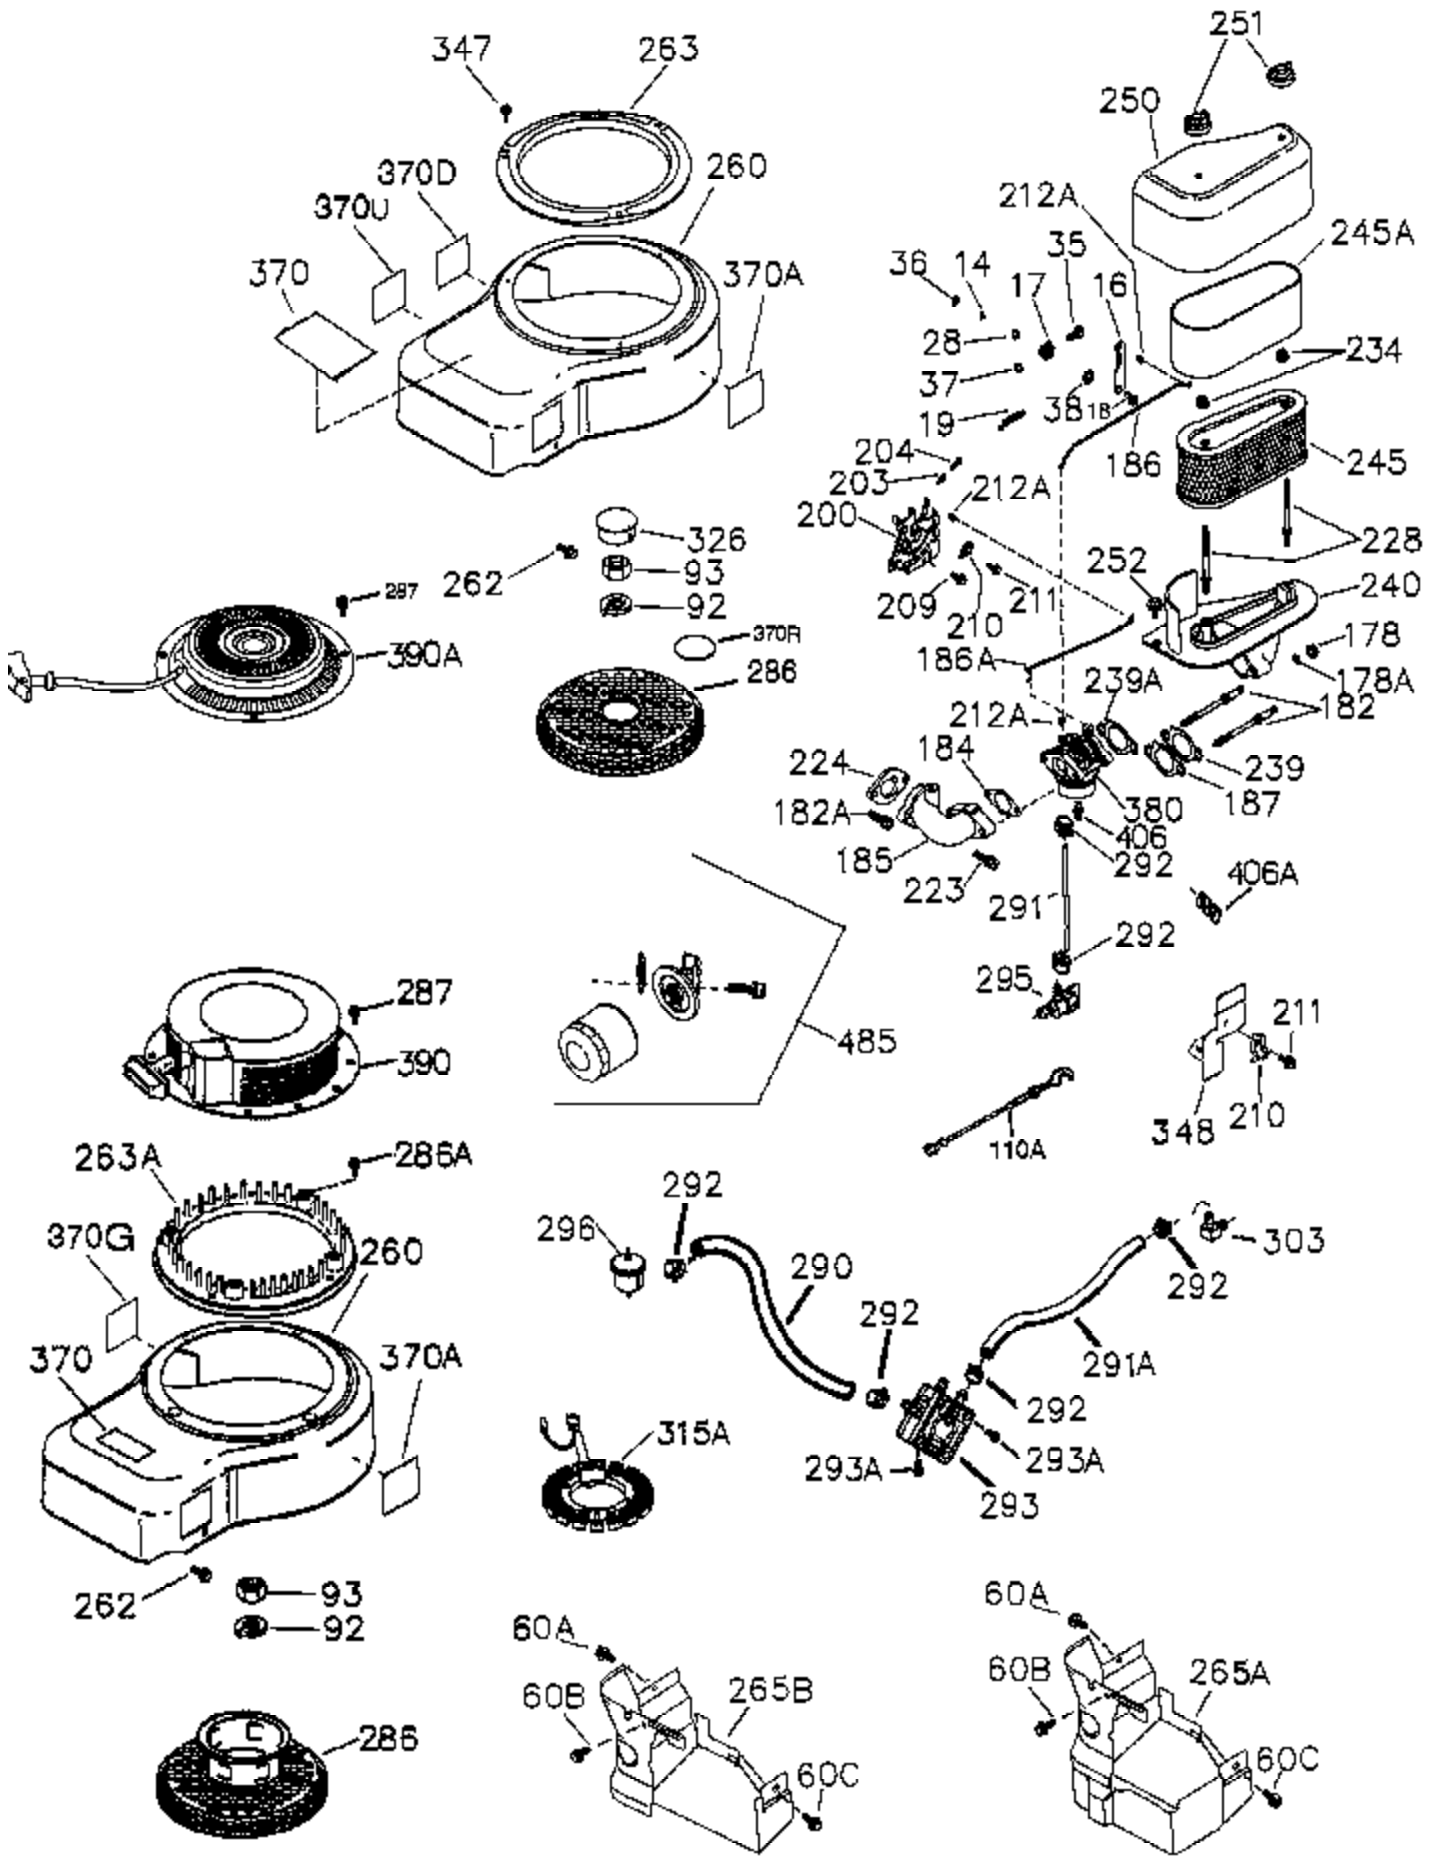

Ref #	Part Number	Qty	Description
14	28277	2	Washer
16	36346	1	Governor Lever (Incl. 212A)
17	29916	1	Governor Lever Clamp
18	650548	1	Screw, 8-32 x 5/16"
19	36414	1	Extension Spring
28	30322	1	Lock Nut, 8-32
35	29826	1	Screw, 10-32 x 3/4"
36	29918	1	Lock Washer
37	29216	1	Lock Nut, 10-32
38	29642	1	Retaining Ring
60B	650867	1	Screw, 10-24 x 1/2"
60A	650781	1	Screw, 5/16-18 x 11/16"
92	650666	1	Lock Washer
93	650594	1	Flywheel Nut
178	650928	2	Lock Nut, 1/4-20
182	650925	2	Carburetor Mounting Stud
184	36352	1	* Carburetor To Intake Pipe Gasket
185	36489	1	Intake Pipe
186A	36353	1	Choke Link
186	36354	1	Governor Link
200	36360	1	Control Bracket (Incl. 203,204,212A)
203	33802	1	Compression Spring
204	650777	1	Screw, 6-32 x 21/32"
209	650902	2	Screw, 10-32 x 7/16"
210	27793	1	Conduit Clip
211	28942	1	Screw, 10-32 x 3/8"
212A	36288	3	Bushing
223	650975	2	Screw, Torx T-30, 5/16-18 x 1-9/32"
224	36490	1	* Intake Pipe Gasket
228	650977	2	Air Cleaner Stud
234	650825	2	Nut & Lock Washer, 1/4-20
239	36358	1	* Air Cleaner Gasket
240	36355	1	Air Cleaner Body (Incl. 228 & 239)
245	36356	1	Air Cleaner Filter (Incl. 229)
250	36359	1	Air Cleaner Cover
251	650886	2	Wing Nut, 1/4-20
252	650976	1	Screw, 1/4-20 x 19/32"
260	36347	1	Blower Housing
262	650737	3	Screw, 1/4-20 x 1/2"
263	36367	1	Trim Ring
286	36343	1	Cup & Screen
290	29774	1	Fuel Line
291A	34357	1	Fuel Line
291	30705	1	Fuel Line
292	26460	6	Fuel Line Clamp
293A	650931	2	Screw, 8-32 x 1-1/2"
293	35787	1	Pulse Pump
296	34279B	1	Fuel Filter (Incl. 292)
303	32958	1	Fuel Fitting
326	36210	1	Screen Plug
347	650949	3	Screw, 10-32 x 9/16"
370	36261	1	Instruction Decal
370A	35274	1	Instruction Decal
380	632698	1	Carburetor (Incl. 184 & 212A)
394A	650982	1	Washer
406	611204	1	Fuel Shut-Off Solenoid