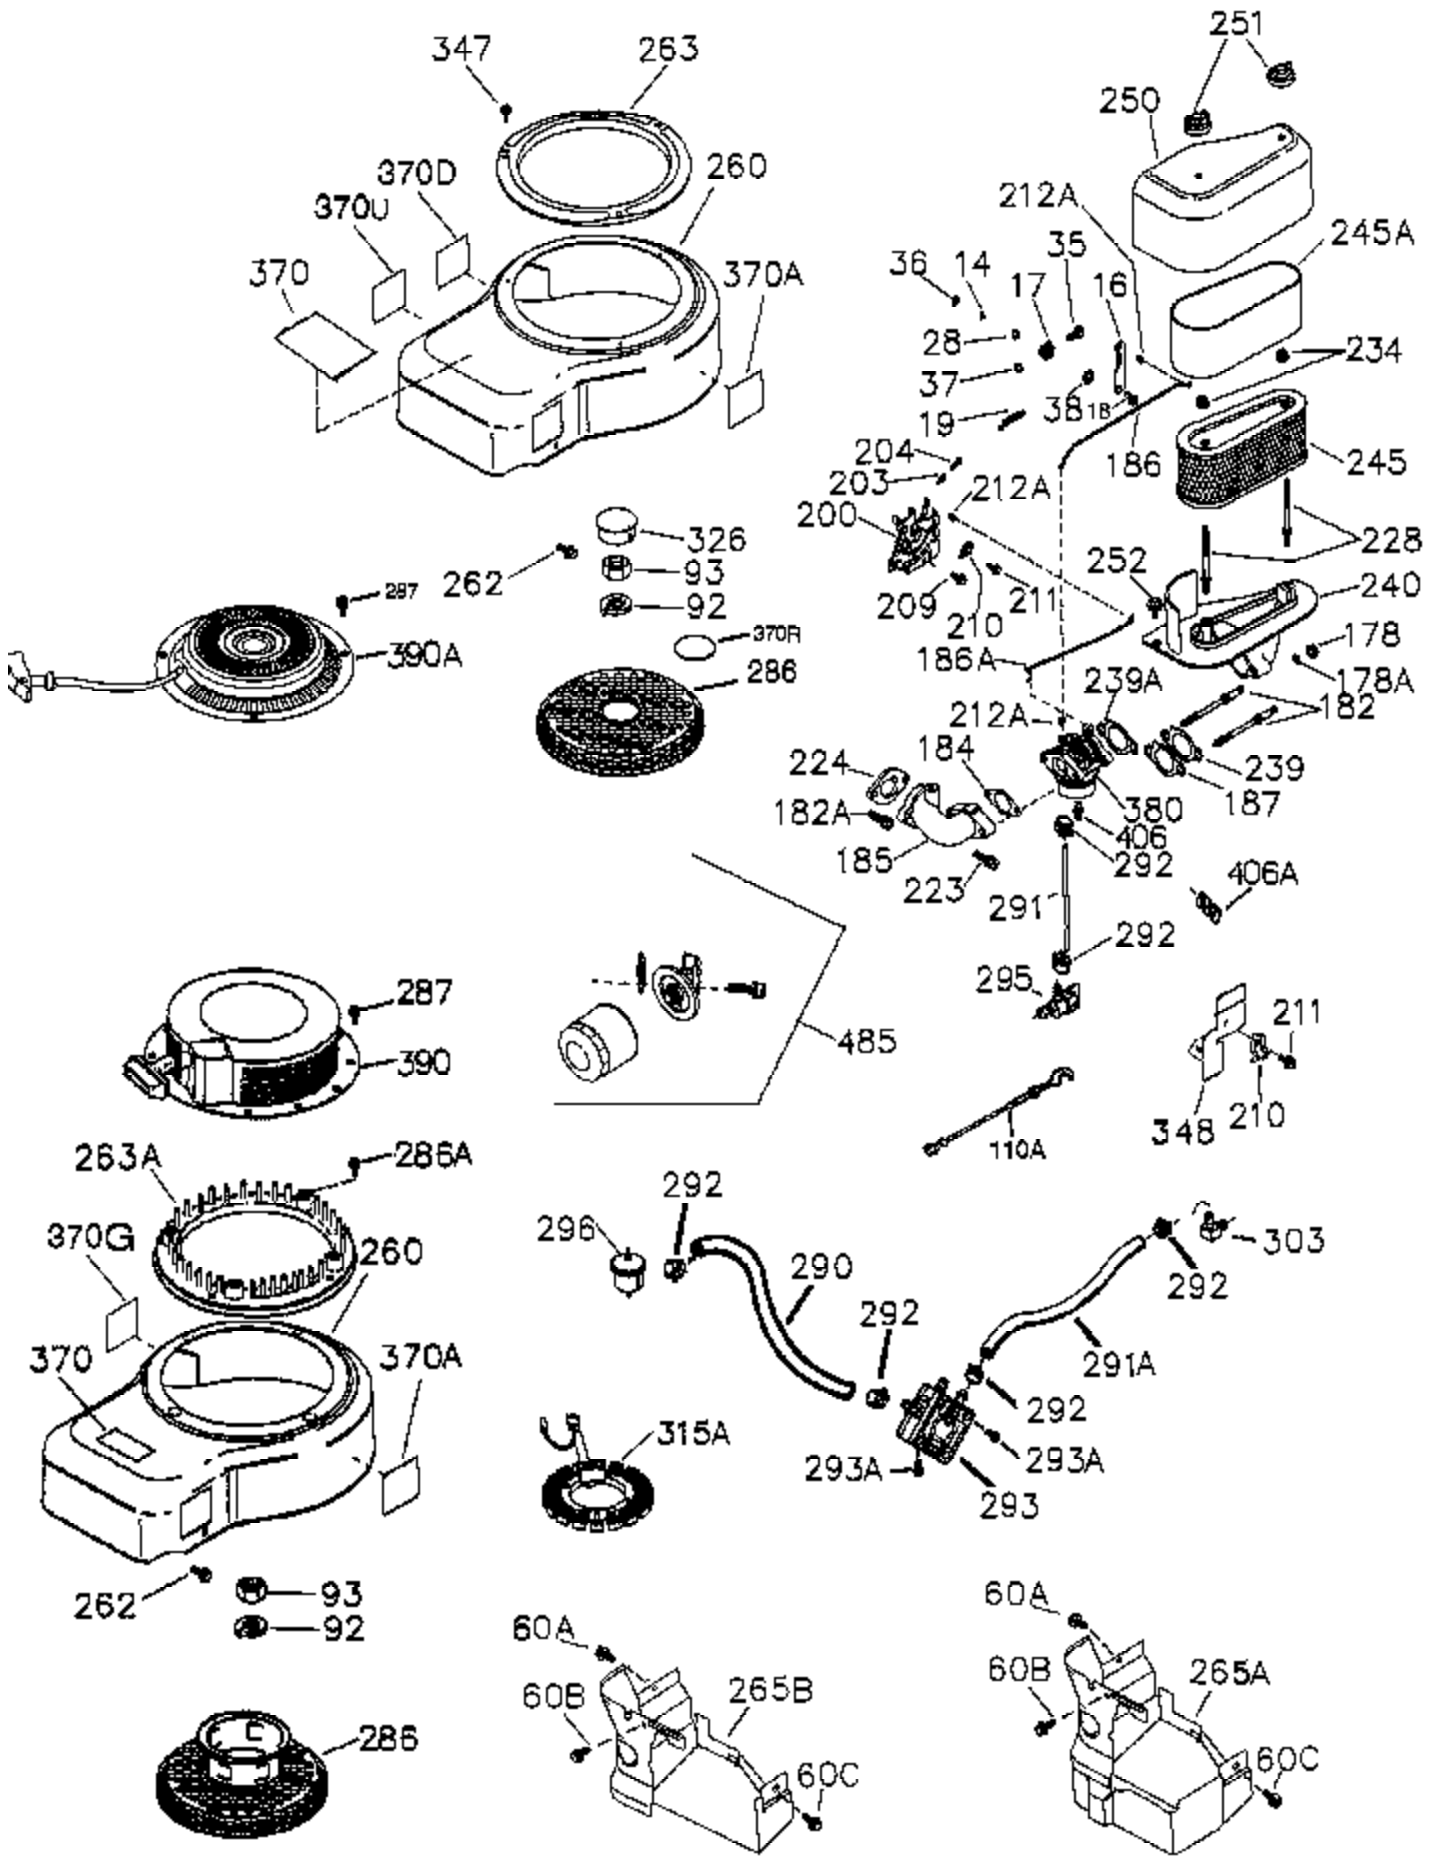

Ref #	Part Number	Qty	Description
125	35308	1	Exhaust Valve (Std.)
125	35433	1	Exhaust Valve (1/32" OS)
126	35309	1	Intake Valve (Std.)
126	35432	1	Intake Valve (1/32" OS)
127	650691	6	Washer
128	650690	6	Belleville Washer
130	650946	6	Screw, 5/16-18 x 2-45/64"
135	34645	1	Resistor Spark Plug (RN4C)
150	33507	2	Valve Spring
151	33508	2	Valve Spring Keeper
153	36339	1	Push Rod Guide
154	650972	2	Rocker Arm Stud
155	35950	2	Rocker Arm
156	730636	2	Rocker Arm Bearing
157	730636	2	Set Screw, 5/16-24 x 1/4"
158	36340	2	Push Rod
159	35952	1	* Rocker Arm Cover Gasket
160	35953A	1	Rocker Arm Housing
161	30063	4	Screw, Torx T-30, 1/4-20 x 1/2"
169	36304	1	* Breather Gasket
172	36305	1	Valve Cover
173	36306	1	Breather Tube
174	30063	4	Screw, Torx T-30, 1/4-20 x 1/2"
265	36616	1	Cylinder Head Cover
269	36365	1	* Exhaust Manifold Gasket
270A	35829A	1	Exhaust Port Liner
305	36349	1	Oil Fill Tube
306	36348	1	* "O" Ring
307	35499	1	"O" Ring
309	650974	1	Screw, 1/4-20 x 57/64"
310	36366	1	Dipstick
314	651007	2	Screw, Torx T-15, 10-24 x 15/16"
315	611181	1	Alternator Coil (3/5 Split) (Incl.321 - 323)
321	611161	1	Diode
322	611142	1	Connector Body
323	611118	1	Terminal
325	36342	1	Wire Clip
361	650969	2	Screw, 5/16-18 x 29/32"
370B	35274	1	Instruction Decal
381	650767	1	Screw, 8-32 x 27/64"
382	36328	1	Oil Strainer Screen
385	570673	1	Ball
386	36329	1	Pressure Relief Spring
387	36330	1	Roll Pin
394A	650982	1	Washer
395	36264	1	Electric Starter Motor (12 Volt)
400	36567	1	* Gasket Set (Incl. items marked PK i n notes) Incl. part #'s 35952 (1), 36304 (1), (1), 36333 (1), 36335 (1), 36337 (1), 36348 (1), 36351 (1), 36352 (1), 36358 (1), 36365 (1), 36490 (1), 36565 (1)
420	730225	1	SAE 30 4-Cycle Engine Oil (Quart)
475	36563	1	Oil Filter
476	36435A	1	Oil Filter Adapter (Incl. 475 - 479)
477	650978	2	Screw, Torx T-30, 5/16-18 x 1-7/16"
479	36335	1	* Oil Passage Gasket