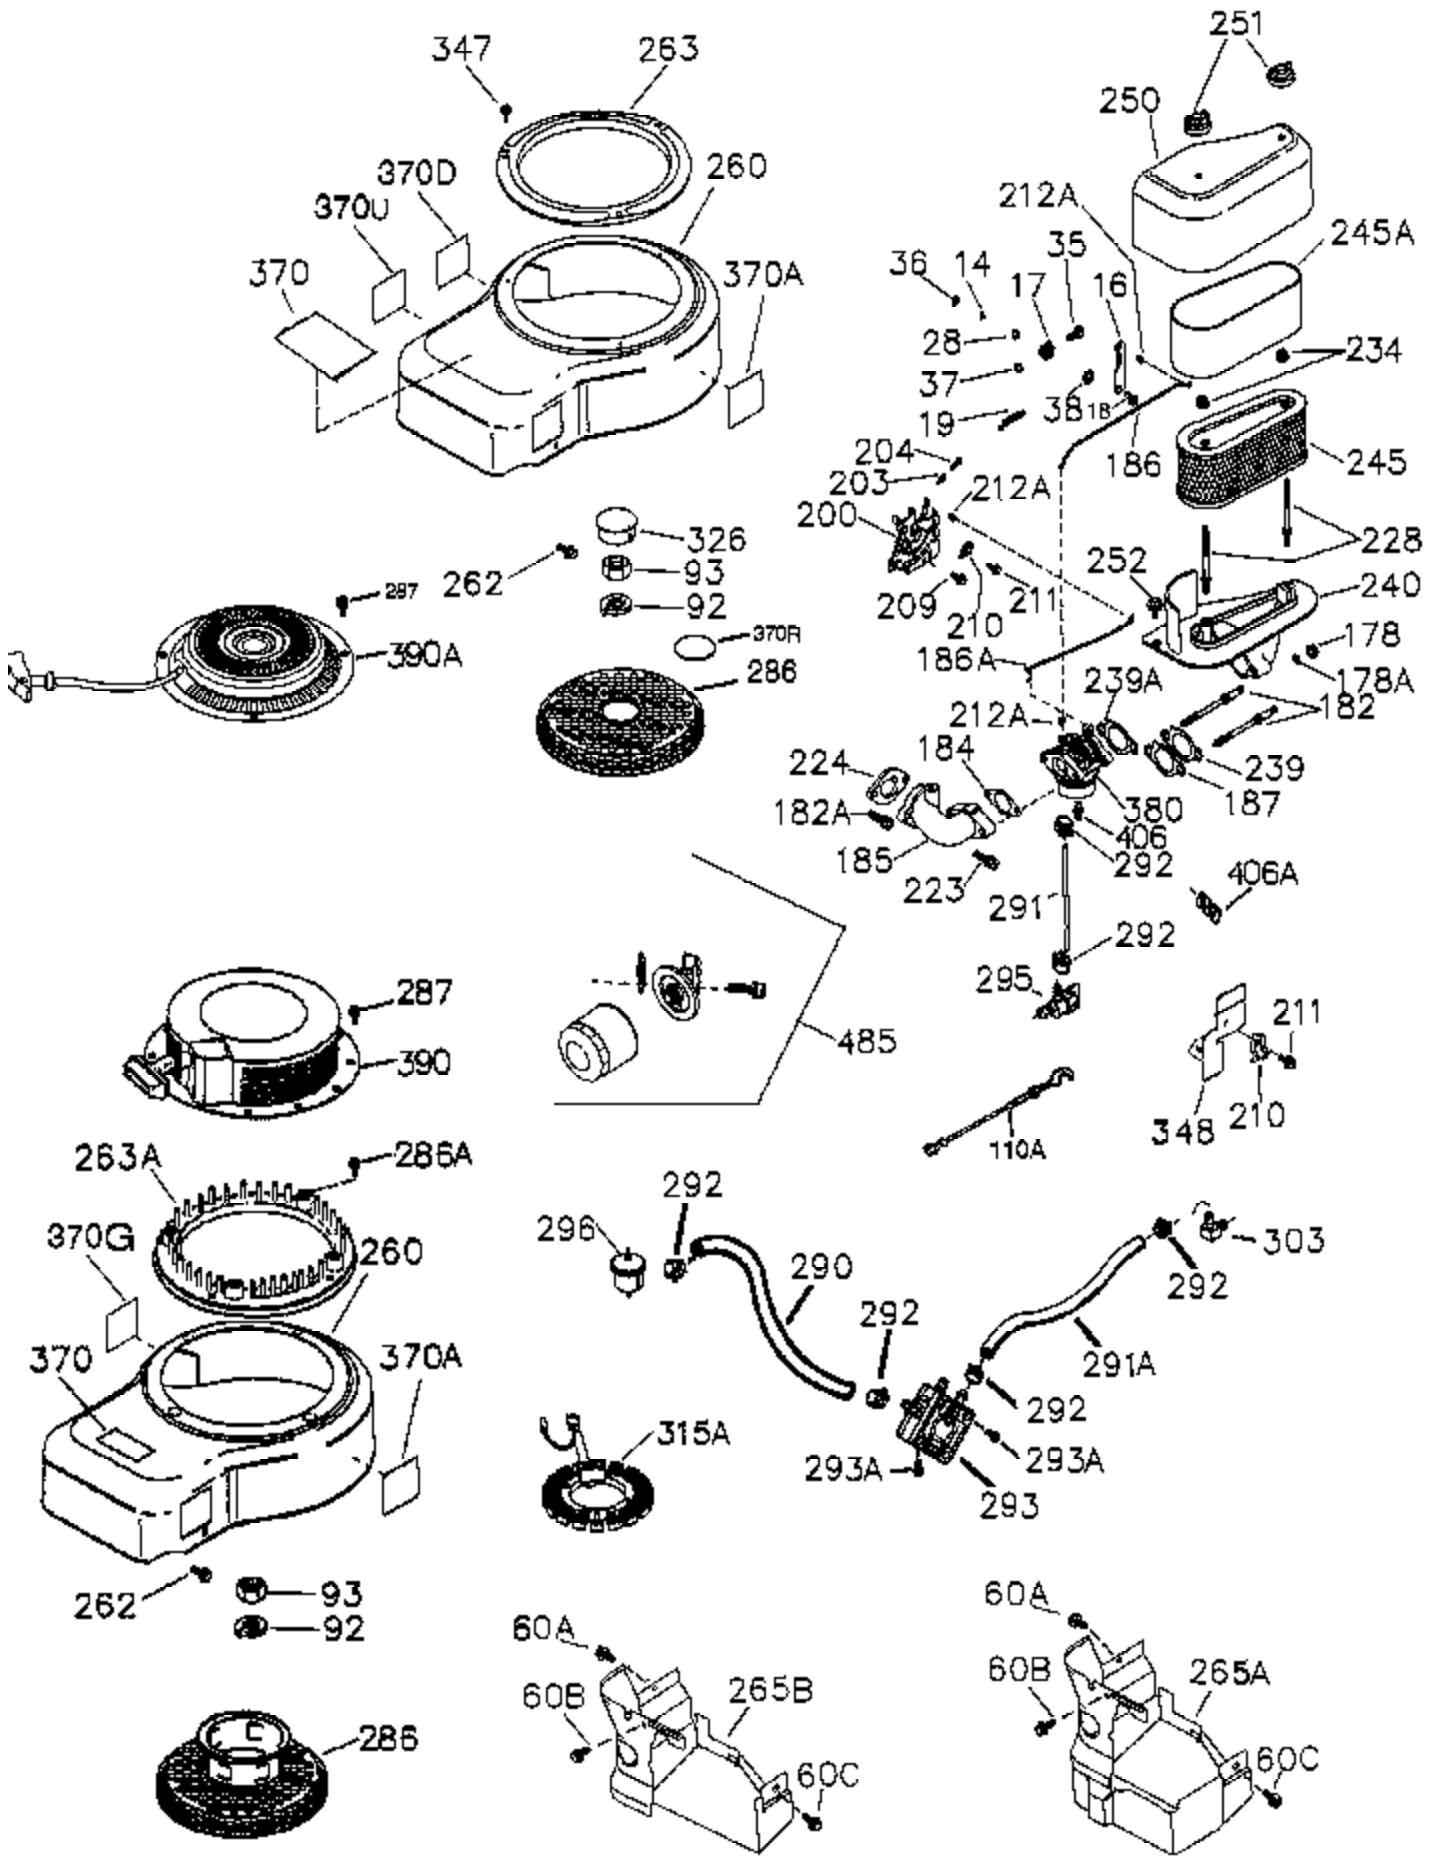

Ref #	Part Number	Qty	Description
14	28277	2	Washer
16	36346A	1	Governor Lever (Incl. 212A)
17	29916	1	Governor Lever Clamp
18	650548	1	Screw, 8-32 x 5/16"
19	36414	1	Extension Spring
28	30322	1	Lock Nut, 8-32
35	29826	1	Screw, 10-32 x 3/4"
36	29918	1	Lock Washer
37	29216	1	Lock Nut, 10-32
38	29642	1	Retaining Ring
60B	650867	1	Screw, 10-24 x 1/2"
60A	650781	1	Screw, 5/16-18 x 11/16"
92	650666	1	Lock Washer
93	650594	1	Flywheel Nut
178	650928	2	Lock Nut, 1/4-20
182	650925	2	Carburetor Mounting Stud
184	36352	1	* Carburetor To Intake Pipe Gasket
185	36852	1	Intake Pipe
186	36354	1	Governor Link
186A	36353	1	Choke Link
200	36360	1	Control Bracket (Incl. 203,204,212A)
203	33802	1	Compression Spring
204	650777	1	Screw, 6-32 x 21/32"
209	650902	2	Screw, 10-32 x 7/16"
210	27793	1	Conduit Clip
211	28942	1	Screw, 10-32 x 3/8"
212A	36288	3	Bushing
223	650975	2	Screw, Torx T-30, 5/16-18 x 1-9/32"
224	36490	1	* Intake Pipe Gasket
228	650977	2	Air Cleaner Stud
234	650825	2	Nut & Lock Washer, 1/4-20
239	36358	1	* Air Cleaner Gasket
240	36355	1	Air Cleaner Body (Incl. 228 & 239)
245	36356	1	Air Cleaner Filter (Incl. 234)
245A	36357	1	Air Cleaner Filter
250	36359	1	Air Cleaner Cover
251	650886	2	Wing Nut, 1/4-20
252	650976	1	Screw, 1/4-20 x 19/32"
260	36347	1	Blower Housing
262	650737	3	Screw, 1/4-20 x 1/2"
263	36367	1	Trim Ring
286	36343	1	Cup & Screen
290	29774	1	Fuel Line
292	26460	2	Fuel Line Clamp
296	34279B	1	Fuel Filter (Incl. 292)
326	36210	1	Screen Plug
347	650949	3	Screw, 10-32 x 9/16"
370	36261	1	Instruction Decal
370B	35274	1	Instruction Decal
380	640034	1	Carburetor (Incl. 184 & 212A)
394A	650982	1	Washer