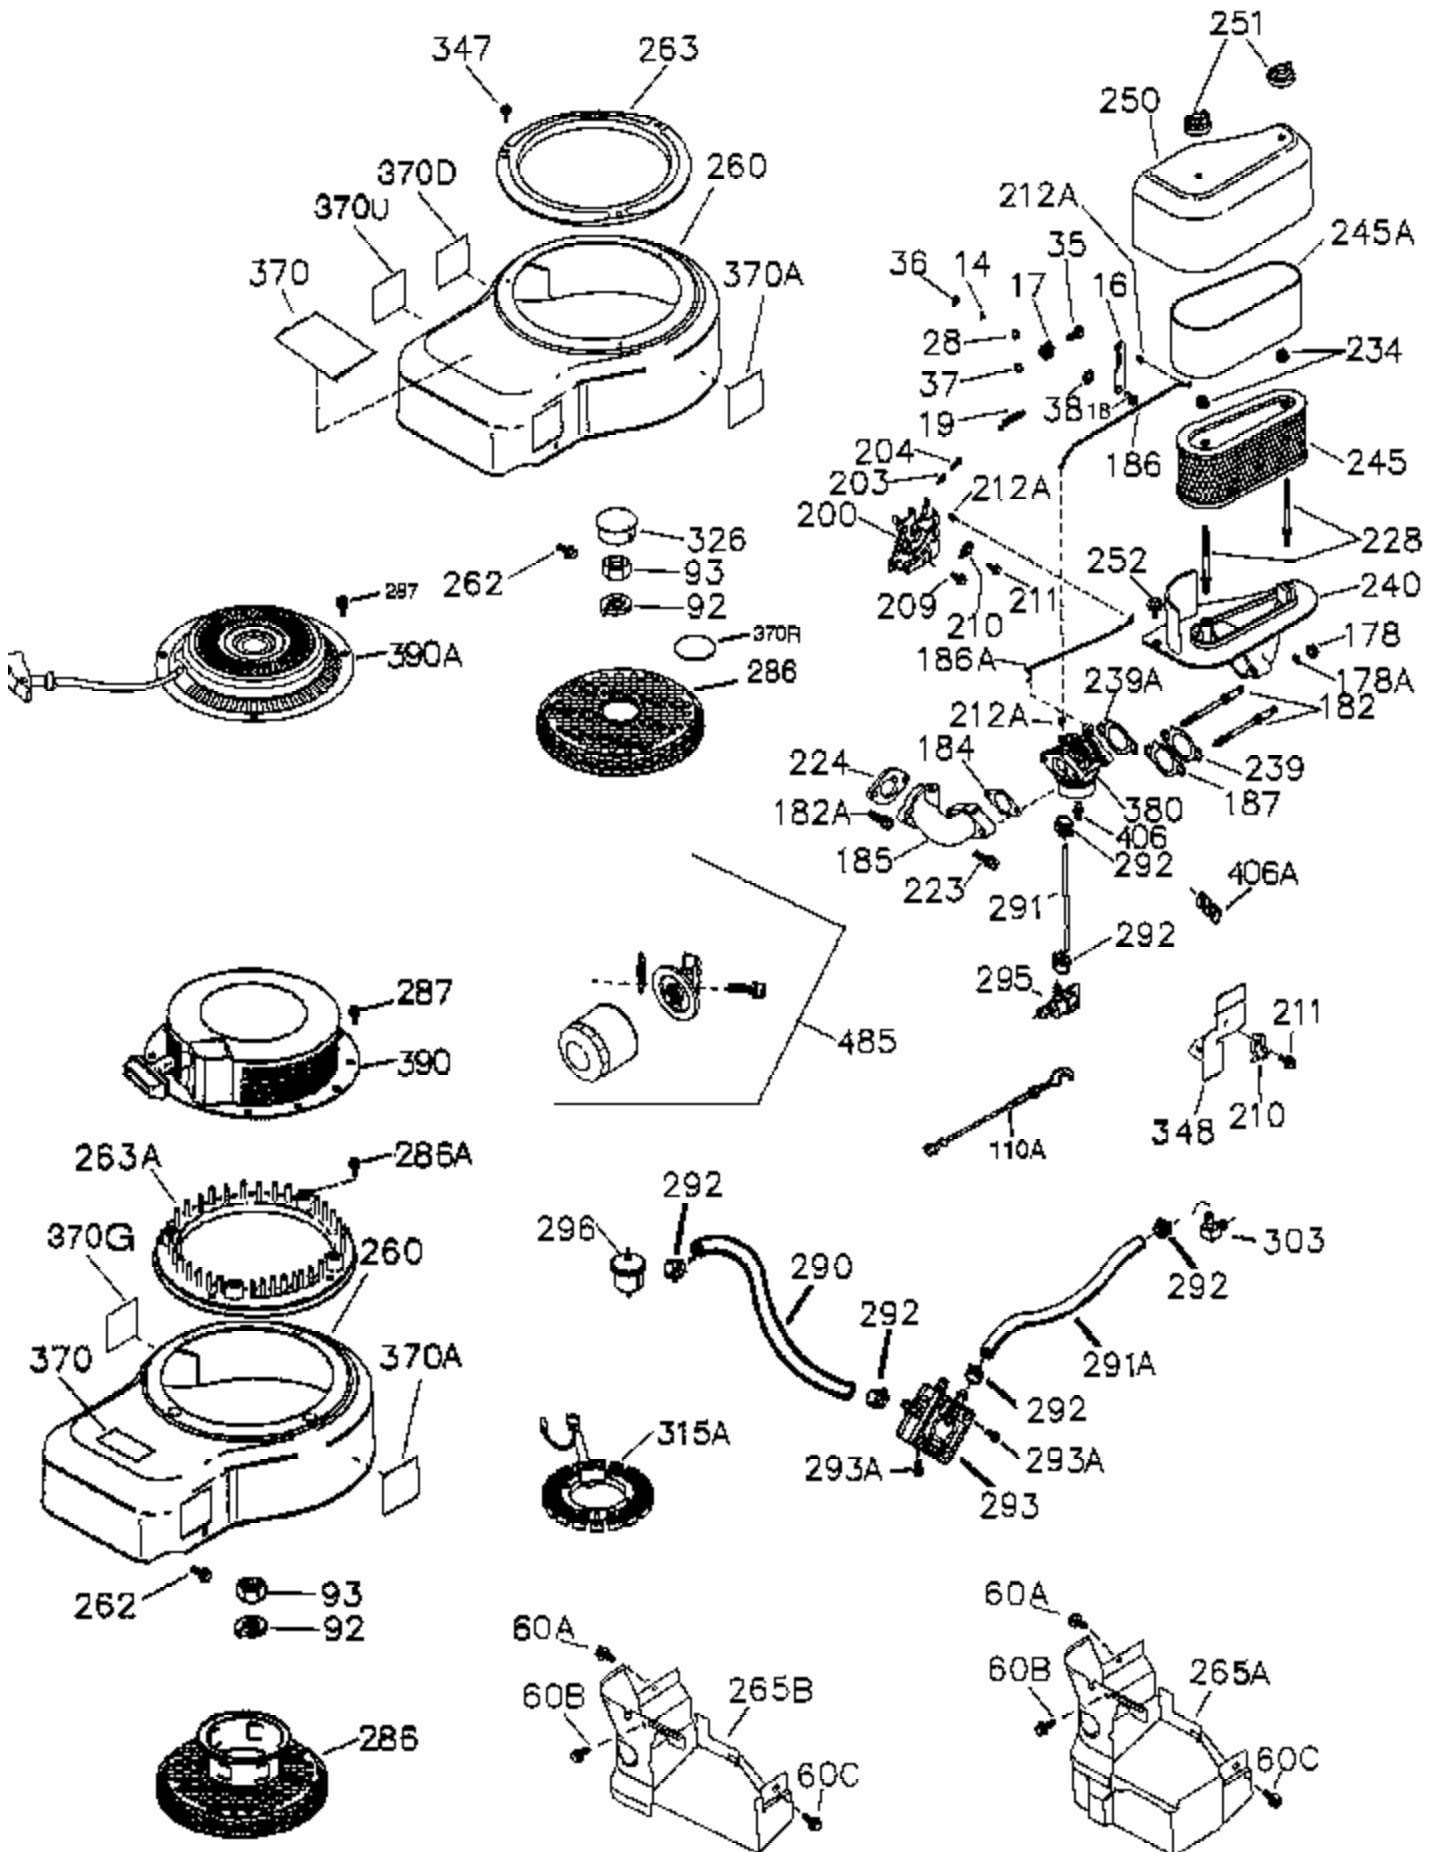

Ref #	Part Number	Qty	Description
420	730225	1	SAE 30 4-Cycle Engine Oil (Quart)
475	36563	1	Oil Filter
476	36374B	1	Oil Filter Adapter (incl. 479)
477	650978	2	Screw, Torx T-30, 5/16-18 x 1-7/16"
479	36335	1	* Oil Passage Gasket