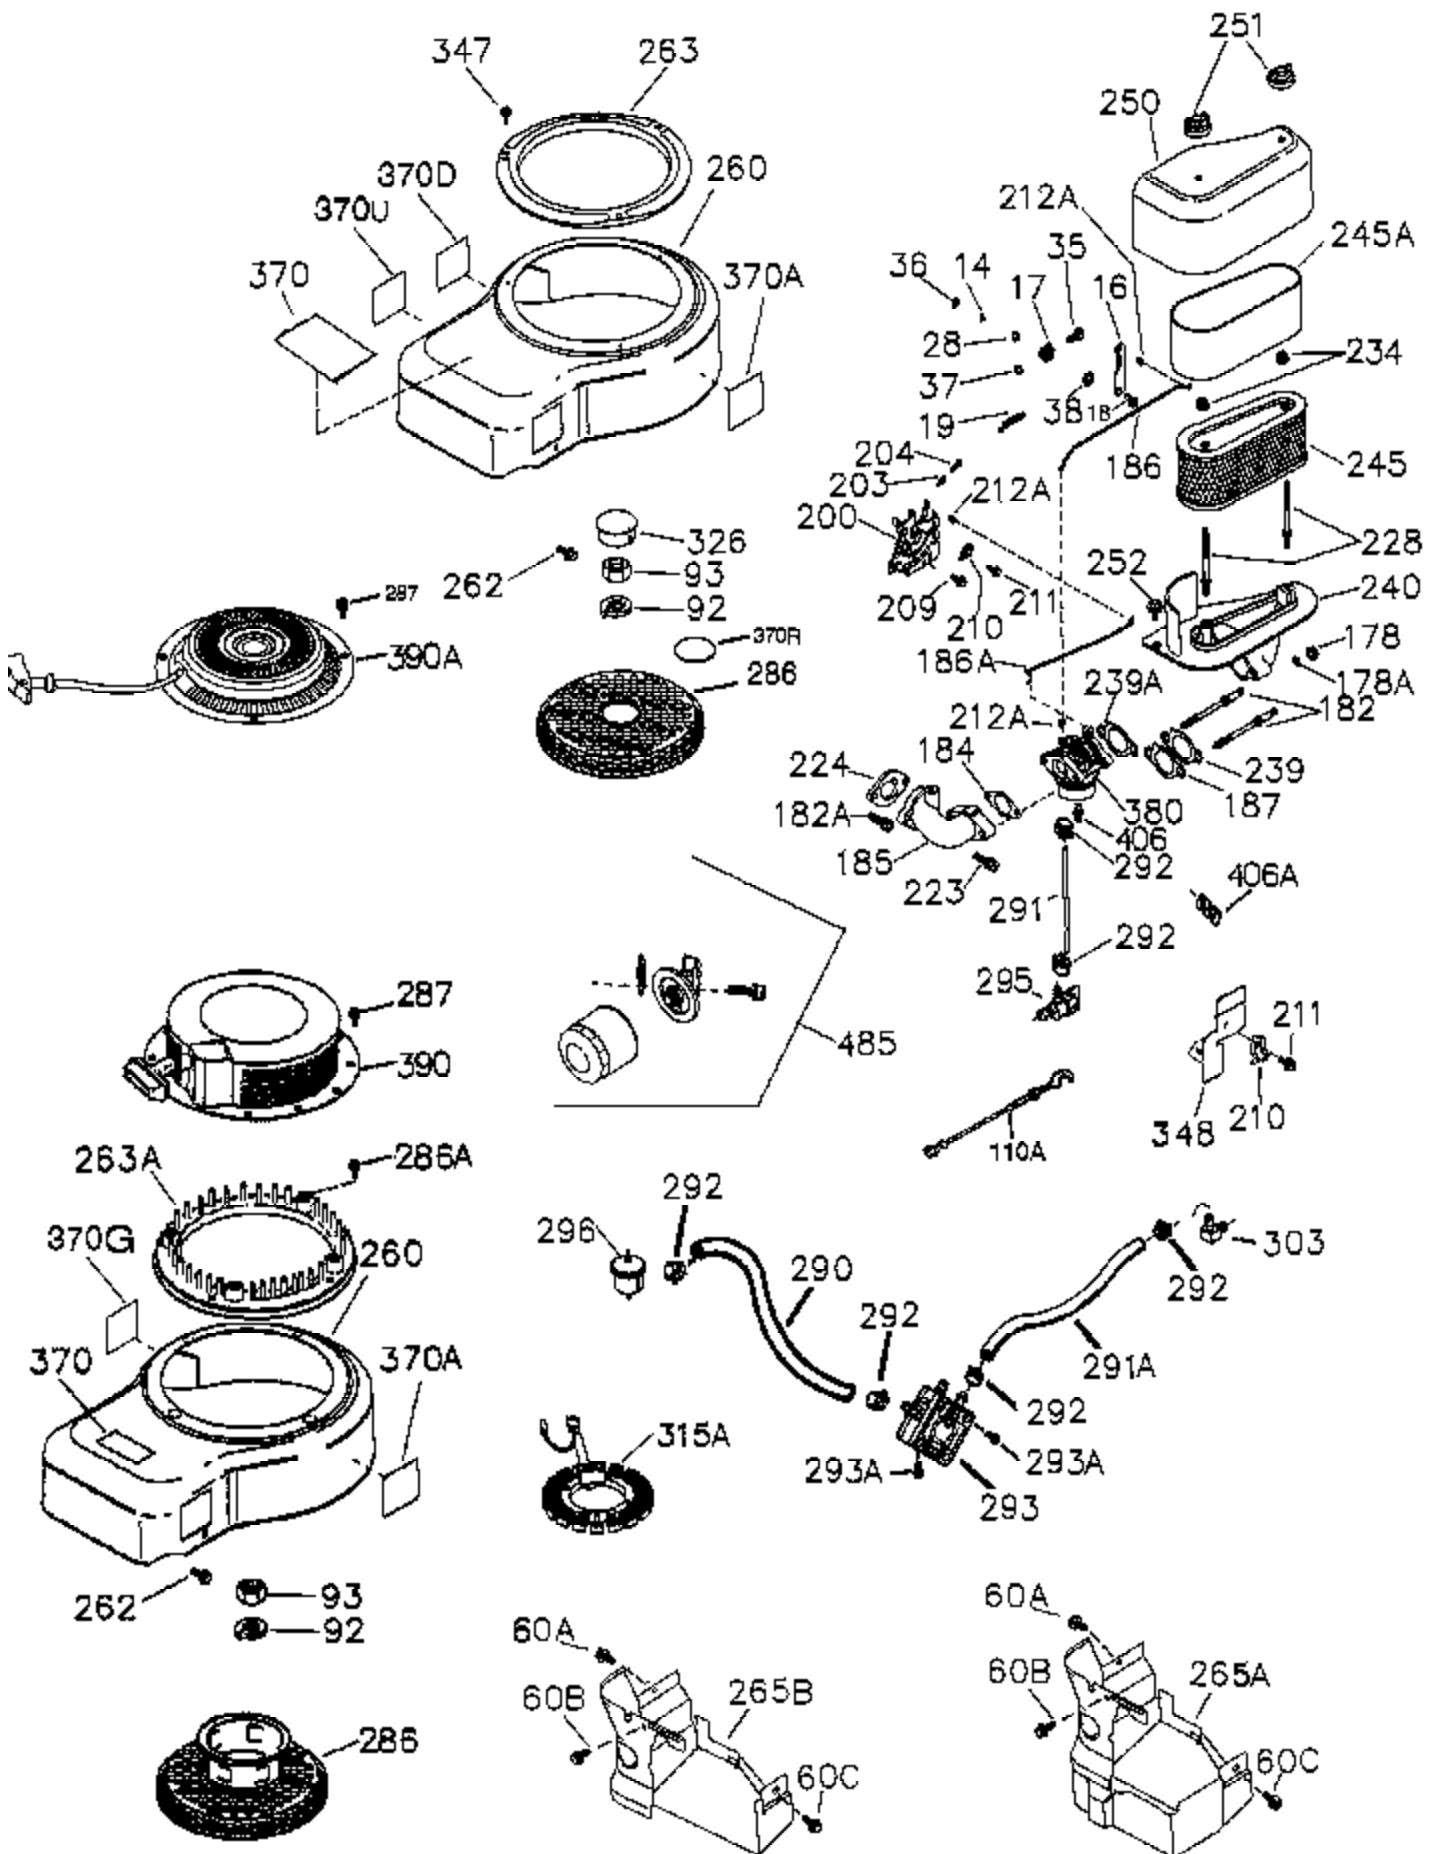

Ref #	Part Number	Qty	Description
14	28277	2	Washer
16	36346A	1	Governor Lever (Incl. 212A)
17	29916	1	Governor Lever Clamp
18	650548	1	Screw, 8-32 x 5/16"
19	36414	1	Extension Spring
28	30322	1	Lock Nut, 8-32
35	29826	1	Screw, 10-32 x 3/4"
36	29918	1	Lock Washer
37	29216	1	Lock Nut, 10-32
38	29642	1	Retaining Ring
60B	650867	1	Screw, 10-24 x 1/2"
60A	650781	1	Screw, 5/16-18 x 11/16"
92	650666	1	Lock Washer
93	650594	1	Flywheel Nut
178	650928	2	Lock Nut, 1/4-20
182	650925	2	Carburetor Mounting Stud
184	36352	1	* Carburetor To Intake Pipe Gasket
185	36852	1	Intake Pipe
186	36354	1	Governor Link
186A	36353	1	Choke Link
200	36360	1	Control Bracket (Incl. 203,204,212A)
203	33802	1	Compression Spring
204	650777	1	Screw, 6-32 x 21/32"
209	650902	2	Screw, 10-32 x 7/16"
210	27793	1	Conduit Clip
211	28942	1	Screw, 10-32 x 3/8"
212A	36288	3	Bushing
223	650975	2	Screw, Torx T-30, 5/16-18 x 1-9/32"
224	36490	1	* Intake Pipe Gasket
228	650977	2	Air Cleaner Stud
229	650825	2	Nut & Lock Washer, 1/4-20
239	36358	1	* Air Cleaner Gasket
240	36355	1	Air Cleaner Body (Incl. 228 & 239)
245	36356	1	Air Cleaner Filter (Incl. 229)
245A	36357	1	Air Cleaner Filter
250	36359	1	Air Cleaner Cover
251	650886	2	Wing Nut, 1/4-20
252	650976	1	Screw, 1/4-20 x 19/32"
260	36529	1	Blower Housing
262	650737	3	Screw, 1/4-20 x 1/2"
263A	36527A	1	Recoil Adapter
286	36526A	1	Cup & Screen
287	650737	4	Screw, 1/4-20 x 1/2"
290	30705	1	Fuel Line
292	26460	2	Fuel Line Clamp
296	34279B	1	Fuel Filter (Incl. 292)
347	650561	4	Screw, 1/4-20 x 5/8"
370A	35274	1	Instruction Decal
370	36261	1	Instruction Decal
380	640034	1	Carburetor (Incl. 184 & 212A)
390	590714	1	Recoil Starter