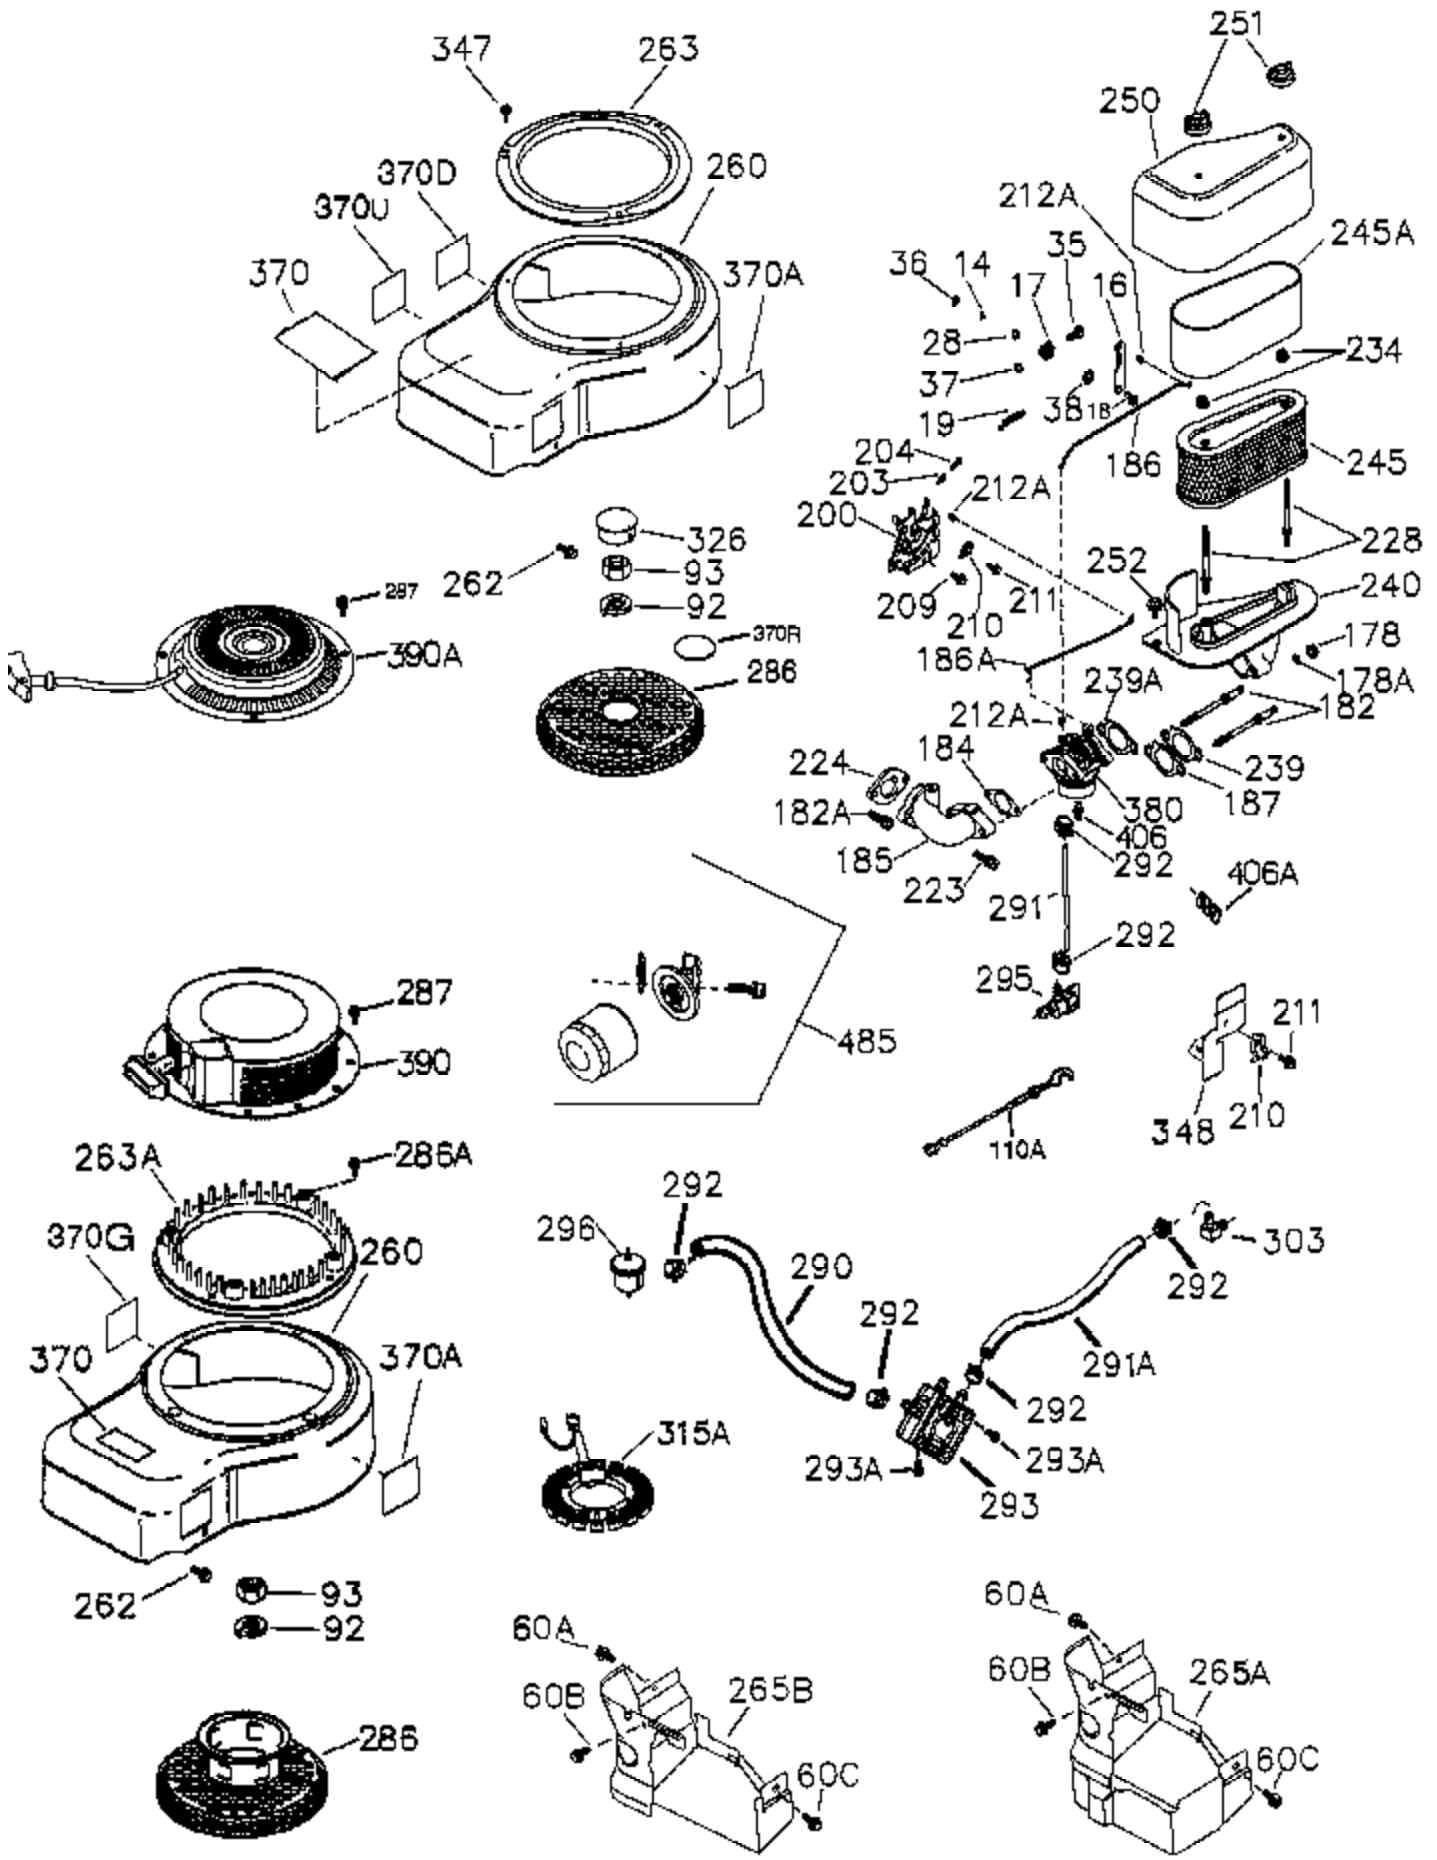

Ref #	Part Number	Qty	Description
14	28277	2	Washer
16	36346A	1	Governor Lever (Incl. 212A)
17	29916	1	Governor Lever Clamp
18	650548	1	Screw, 8-32 x 5/16"
19	36414	1	Extension Spring
28	30322	1	Lock Nut, 8-32
35	29826	1	Screw, 10-32 x 3/4"
36	29918	1	Lock Washer
37	29216	1	Lock Nut, 10-32
38	29642	1	Retaining Ring
60B	650867	1	Screw, 10-24 x 1/2"
60A	650781	1	Screw, 5/16-18 x 11/16"
92	650666	1	Lock Washer
93	650594	1	Flywheel Nut
178	650928	2	Lock Nut, 1/4-20
182	650925	2	Carburetor Mounting Stud
184	36352	1	* Carburetor To Intake Pipe Gasket
185	36489	1	Intake Pipe
186	36354	1	Governor Link
186A	36353	1	Choke Link
200	36360	1	Control Bracket (Incl. 203,204,212A)
203	33802	1	Compression Spring
204	650777	1	Screw, 6-32 x 21/32"
209	650902	2	Screw, 10-32 x 7/16"
210	27793	1	Conduit Clip
211	28942	1	Screw, 10-32 x 3/8"
212A	36288	3	Bushing
223	650975	2	Screw, Torx T-30, 5/16-18 x 1-9/32"
224	36490	1	* Intake Pipe Gasket
228	650977	2	Air Cleaner Stud
229	650825	2	Nut & Lock Washer, 1/4-20
239	36358	1	* Air Cleaner Gasket
240	36355	1	Air Cleaner Body (Incl. 228 & 239)
245	36356	1	Air Cleaner Filter (Incl. 229)
245A	36357	1	Air Cleaner Filter
250	36359	1	Air Cleaner Cover
251	650886	2	Wing Nut, 1/4-20
252	650976	1	Screw, 1/4-20 x 19/32"
260	36529	1	Blower Housing
262	650737	3	Screw, 1/4-20 x 1/2"
263A	36527A	1	Recoil Adapter
286	36526A	1	Cup & Screen
287	650737	4	Screw, 1/4-20 x 1/2"
290	30705	1	Fuel Line
292	26460	2	Fuel Line Clamp
296	34279B	1	Fuel Filter (Incl. 292)
347	650561	4	Screw, 1/4-20 x 5/8"
370A	35274	1	Instruction Decal
370	36261	1	Instruction Decal
380	640000	1	Carburetor (Incl. 184 & 212A)
390	590714	1	Recoil Starter