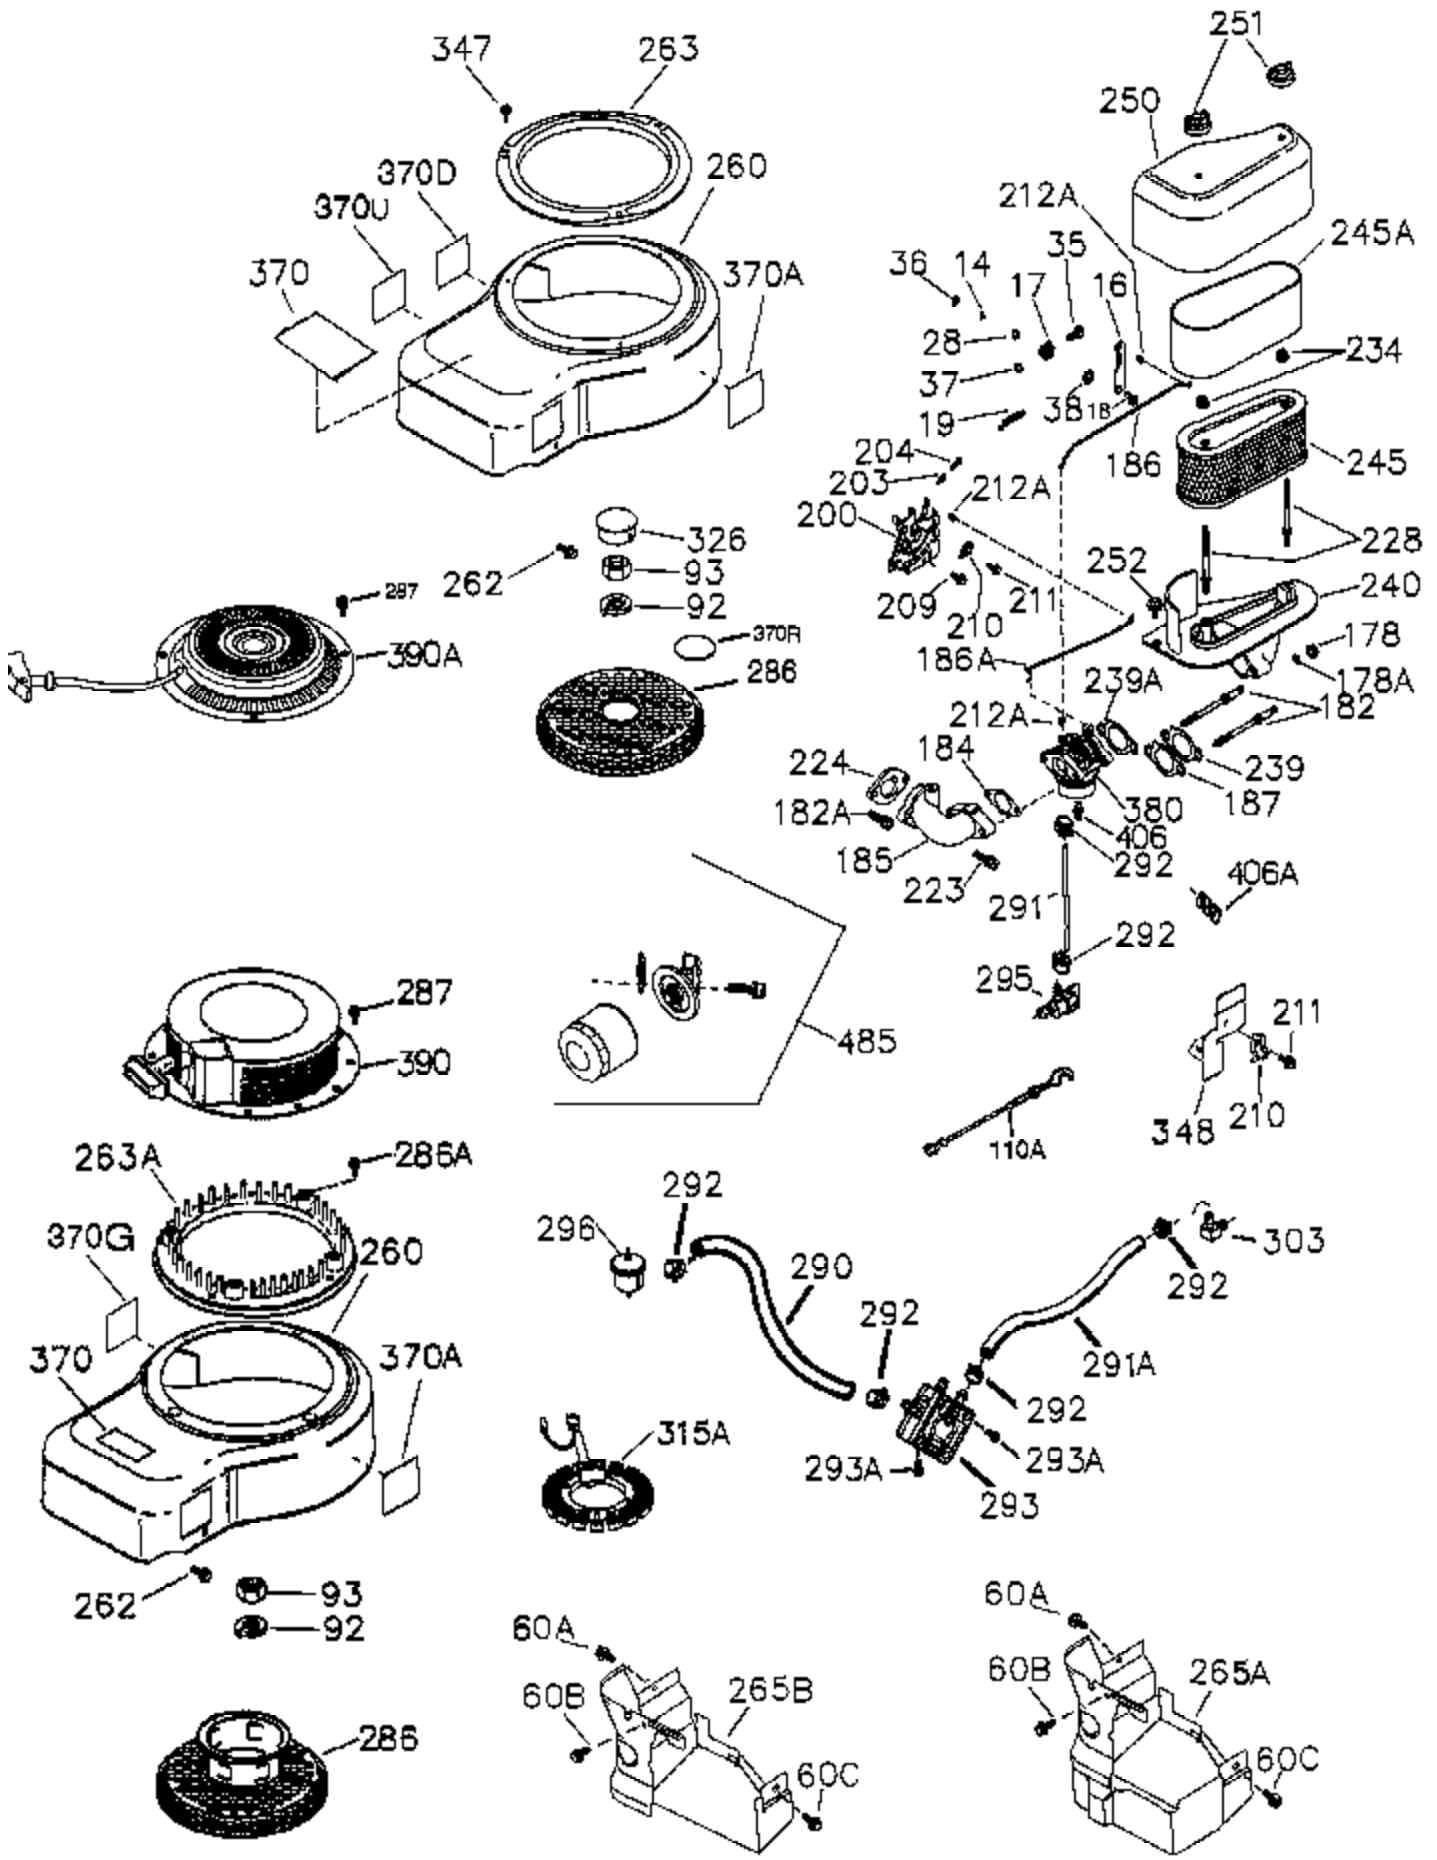

Ref #	Part Number	Qty	Description
14	28277	2	Washer
16	36346A	1	Governor Lever (Incl. 212A)
17	29916	1	Governor Lever Clamp
18	651028	1	Screw, Torx T-15, 8-32 x 3/8"
19	36414	1	Extension Spring
28	30322	1	Lock Nut, 8-32
35	29826	1	Screw, 10-32 x 3/4"
36	29918	1	Lock Washer
37	29216	1	Lock Nut, 10-32
38	29642	1	Retaining Ring
60A	650781	1	Screw, 5/16-18 x 11/16"
60B	650867	1	Screw, 10-24 x 1/2"
92	650666	1	Lock Washer
93	650594	1	Flywheel Nut
178	650928	2	Lock Nut, 1/4-20
182	650925A	2	Carburetor Mounting Stud
184	36352	1	* Carburetor To Intake Pipe Gasket
185	36852	1	Intake Pipe
186A	36353	1	Choke Link
186	36354	1	Governor Link
200	36360	1	Control Bracket (Incl. 203,204,212A)
203	33802	1	Compression Spring
204	650777	1	Screw, 6-32 x 21/32"
209	650902	2	Screw, 10-32 x 7/16"
210	27793	1	Conduit Clip
211	28942	1	Screw, 10-32 x 3/8"
212A	36288	3	Bushing
223	650975	2	Screw, Torx T-30, 5/16-18 x 1-9/32"
224	36490	1	* Intake Pipe Gasket
228	650977	2	Air Cleaner Stud
229	650825	2	Nut & Lock Washer, 1/4-20
239	36358	1	* Air Cleaner Gasket
240	36355	1	Air Cleaner Body (Incl. 228 & 239)
245	36356	1	Air Cleaner Filter (Incl. 229)
245A	36357	1	Air Cleaner Filter
250	36359	1	Air Cleaner Cover
251	650886	2	Wing Nut, 1/4-20
252	650976	1	Screw, 1/4-20 x 19/32"
260	36529	1	Blower Housing
262	650737	2	Screw, 1/4-20 x 1/2"
263A	36527A	1	Recoil Adapter
286A	650561	4	Screw, 1/4-20 x 19/32"
286	36526A	1	Cup & Screen
287	650737	4	Screw, 1/4-20 x 1/2"
287A	30063	3	Screw, Torx T-30, 1/4-20 x 1/2"
290	30705	1	Fuel Line
292	26460	2	Fuel Line Clamp
296	34279B	1	Fuel Filter (Incl. 292)
370G	35274	1	Oil Instruction Decal
370	36261	1	Identification Decal
380	640034	1	Carburetor (Incl. 184 & 212A)
390	590714	1	Rewind Starter