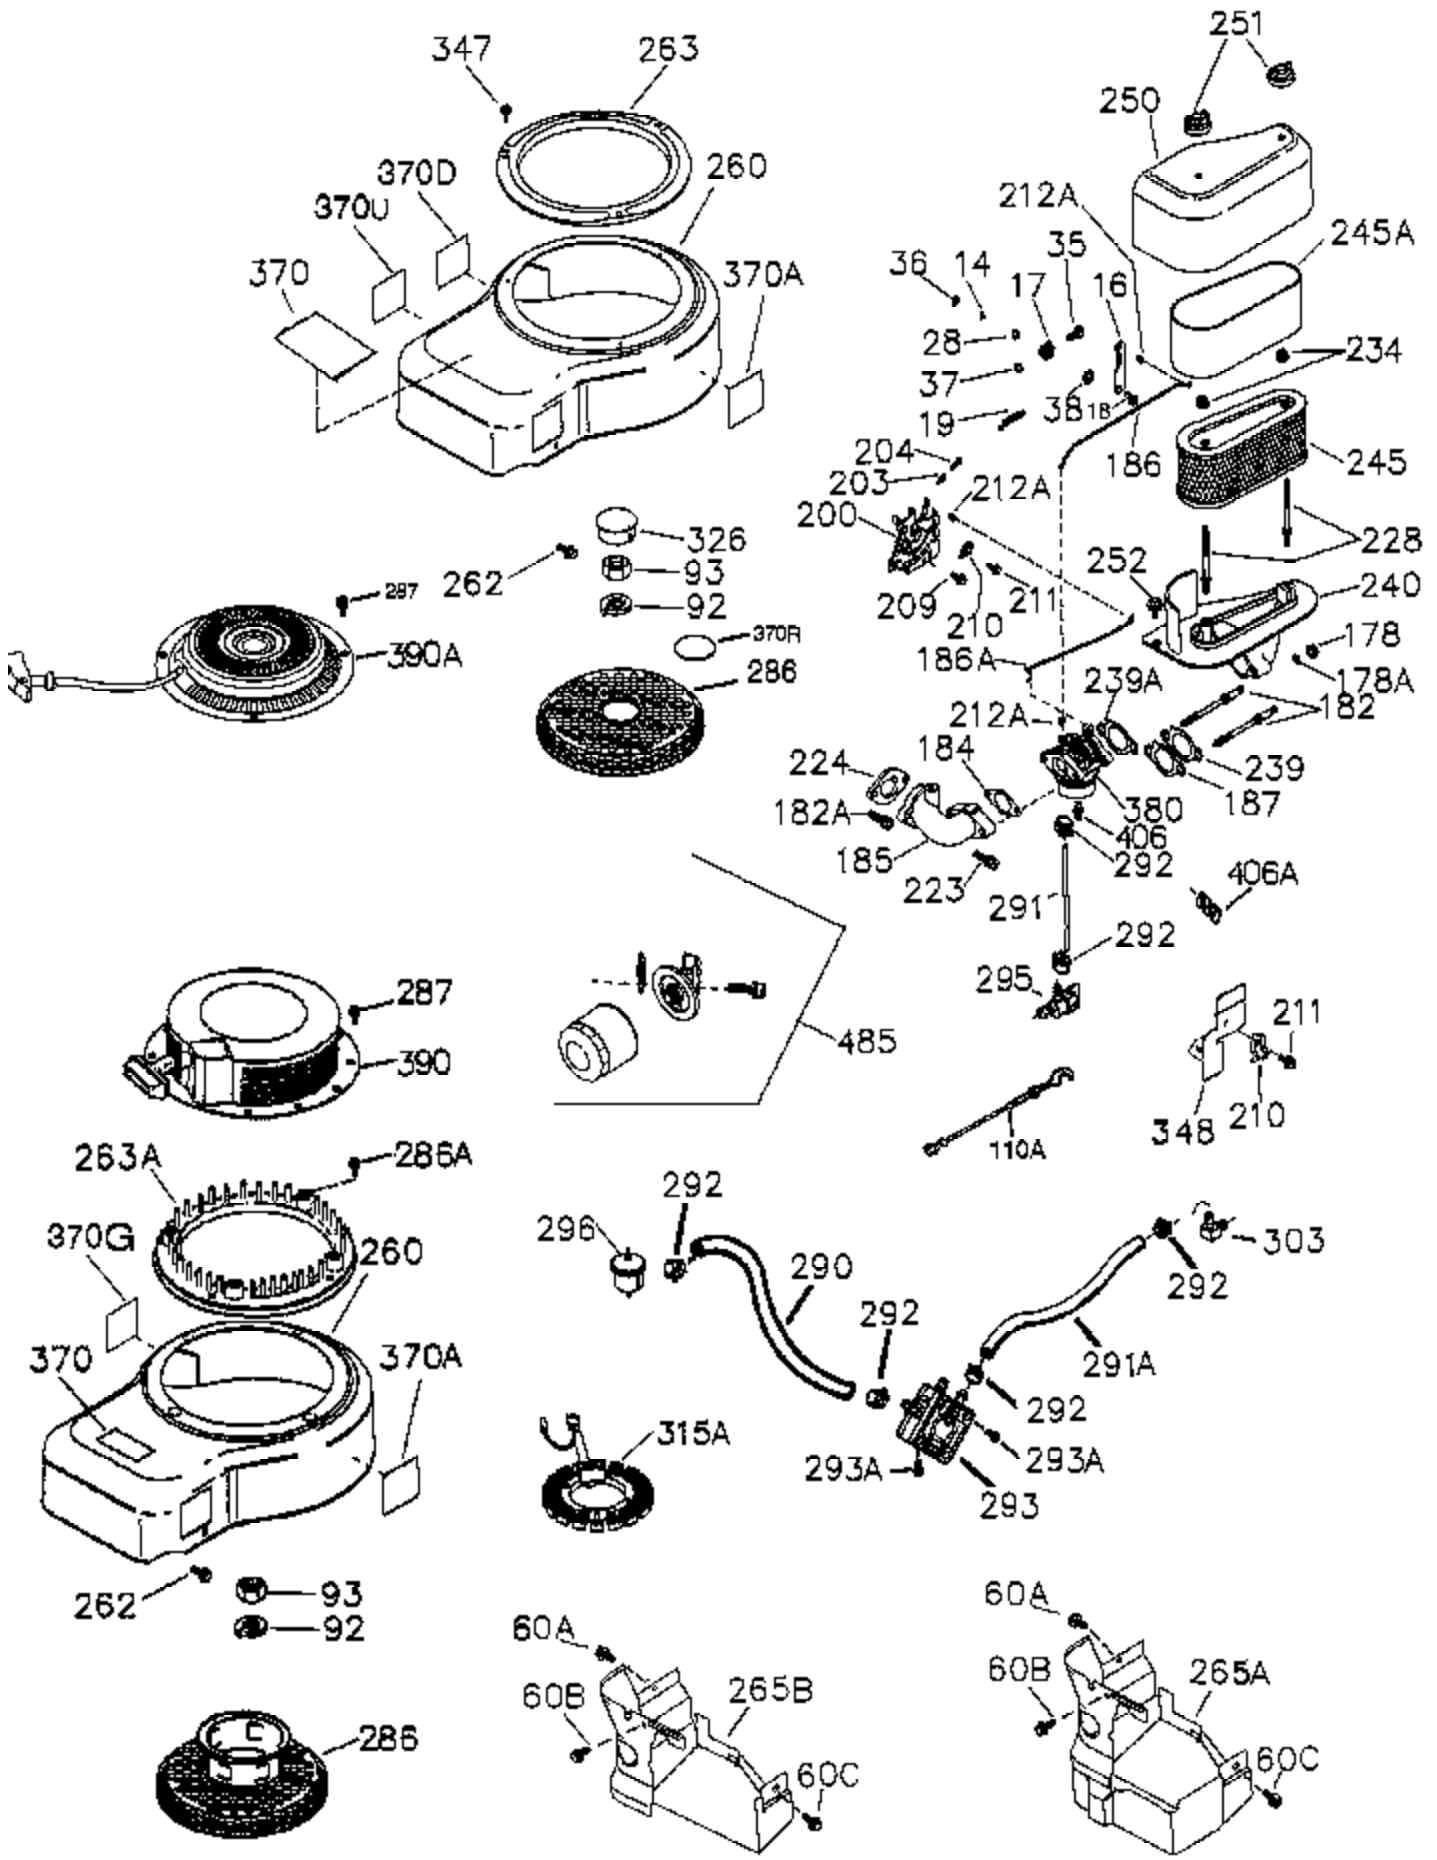

Ref #	Part Number	Qty	Description
14	28277	2	Washer
16	36346A	1	Governor Lever (Incl. 212A)
17	29916	1	Governor Lever Clamp
18	650548	1	Screw, 8-32 x 5/16"
19	36414	1	Extension Spring
28	30322	1	Lock Nut, 8-32
35	29826	1	Screw, 10-32 x 3/4"
36	29918	1	Lock Washer
37	29216	1	Lock Nut, 10-32
38	29642	1	Retaining Ring
60B	650867	1	Screw, 10-24 x 1/2"
60A	650781	1	Screw, 5/16-18 x 11/16"
92	650666	1	Lock Washer
93	650594	1	Flywheel Nut
178	650928	2	Lock Nut, 1/4-20
182	650925	2	Carburetor Mounting Stud
184	36352	1	* Carburetor To Intake Pipe Gasket
185	36489	1	Intake Pipe
186	36354	1	Governor Link
186A	36353	1	Choke Link
200	36360	1	Control Bracket (Incl. 203,204,212A)
203	33802	1	Compression Spring
204	650777	1	Screw, 6-32 x 21/32"
209	650902	2	Screw, 10-32 x 7/16"
210	27793	1	Conduit Clip
211	28942	1	Screw, 10-32 x 3/8"
212A	36288	3	Bushing
223	650975	2	Screw, Torx T-30, 5/16-18 x 1-9/32"
224	36490	1	* Intake Pipe Gasket
228	650977	2	Air Cleaner Stud
229	650825	2	Nut & Lock Washer, 1/4-20
239	36358	1	* Air Cleaner Gasket
240	36355	1	Air Cleaner Body (Incl. 228 & 239)
245	36356	1	Air Cleaner Filter (Incl. 229)
245A	36357	1	Air Cleaner Filter
250	36359	1	Air Cleaner Cover
251	650886	2	Wing Nut, 1/4-20
252	650976	1	Screw, 1/4-20 x 19/32"
260	36529	1	Blower Housing
262	650737	3	Screw, 1/4-20 x 1/2"
263A	36527A	1	Recoil Adapter
286	36343	1	Cup & Screen
287	650737	4	Screw, 1/4-20 x 1/2"
290	30705	1	Fuel Line
292	26460	1	Fuel Line Clamp
296	34279B	1	Fuel Filter (Incl. 292)
347	650561	4	Screw, 1/4-20 x 5/8"
370A	35274	1	Instruction Decal
370	36261	1	Instruction Decal
380	640000	1	Carburetor (Incl. 184 & 212A)
390	590714	1	Recoil Starter