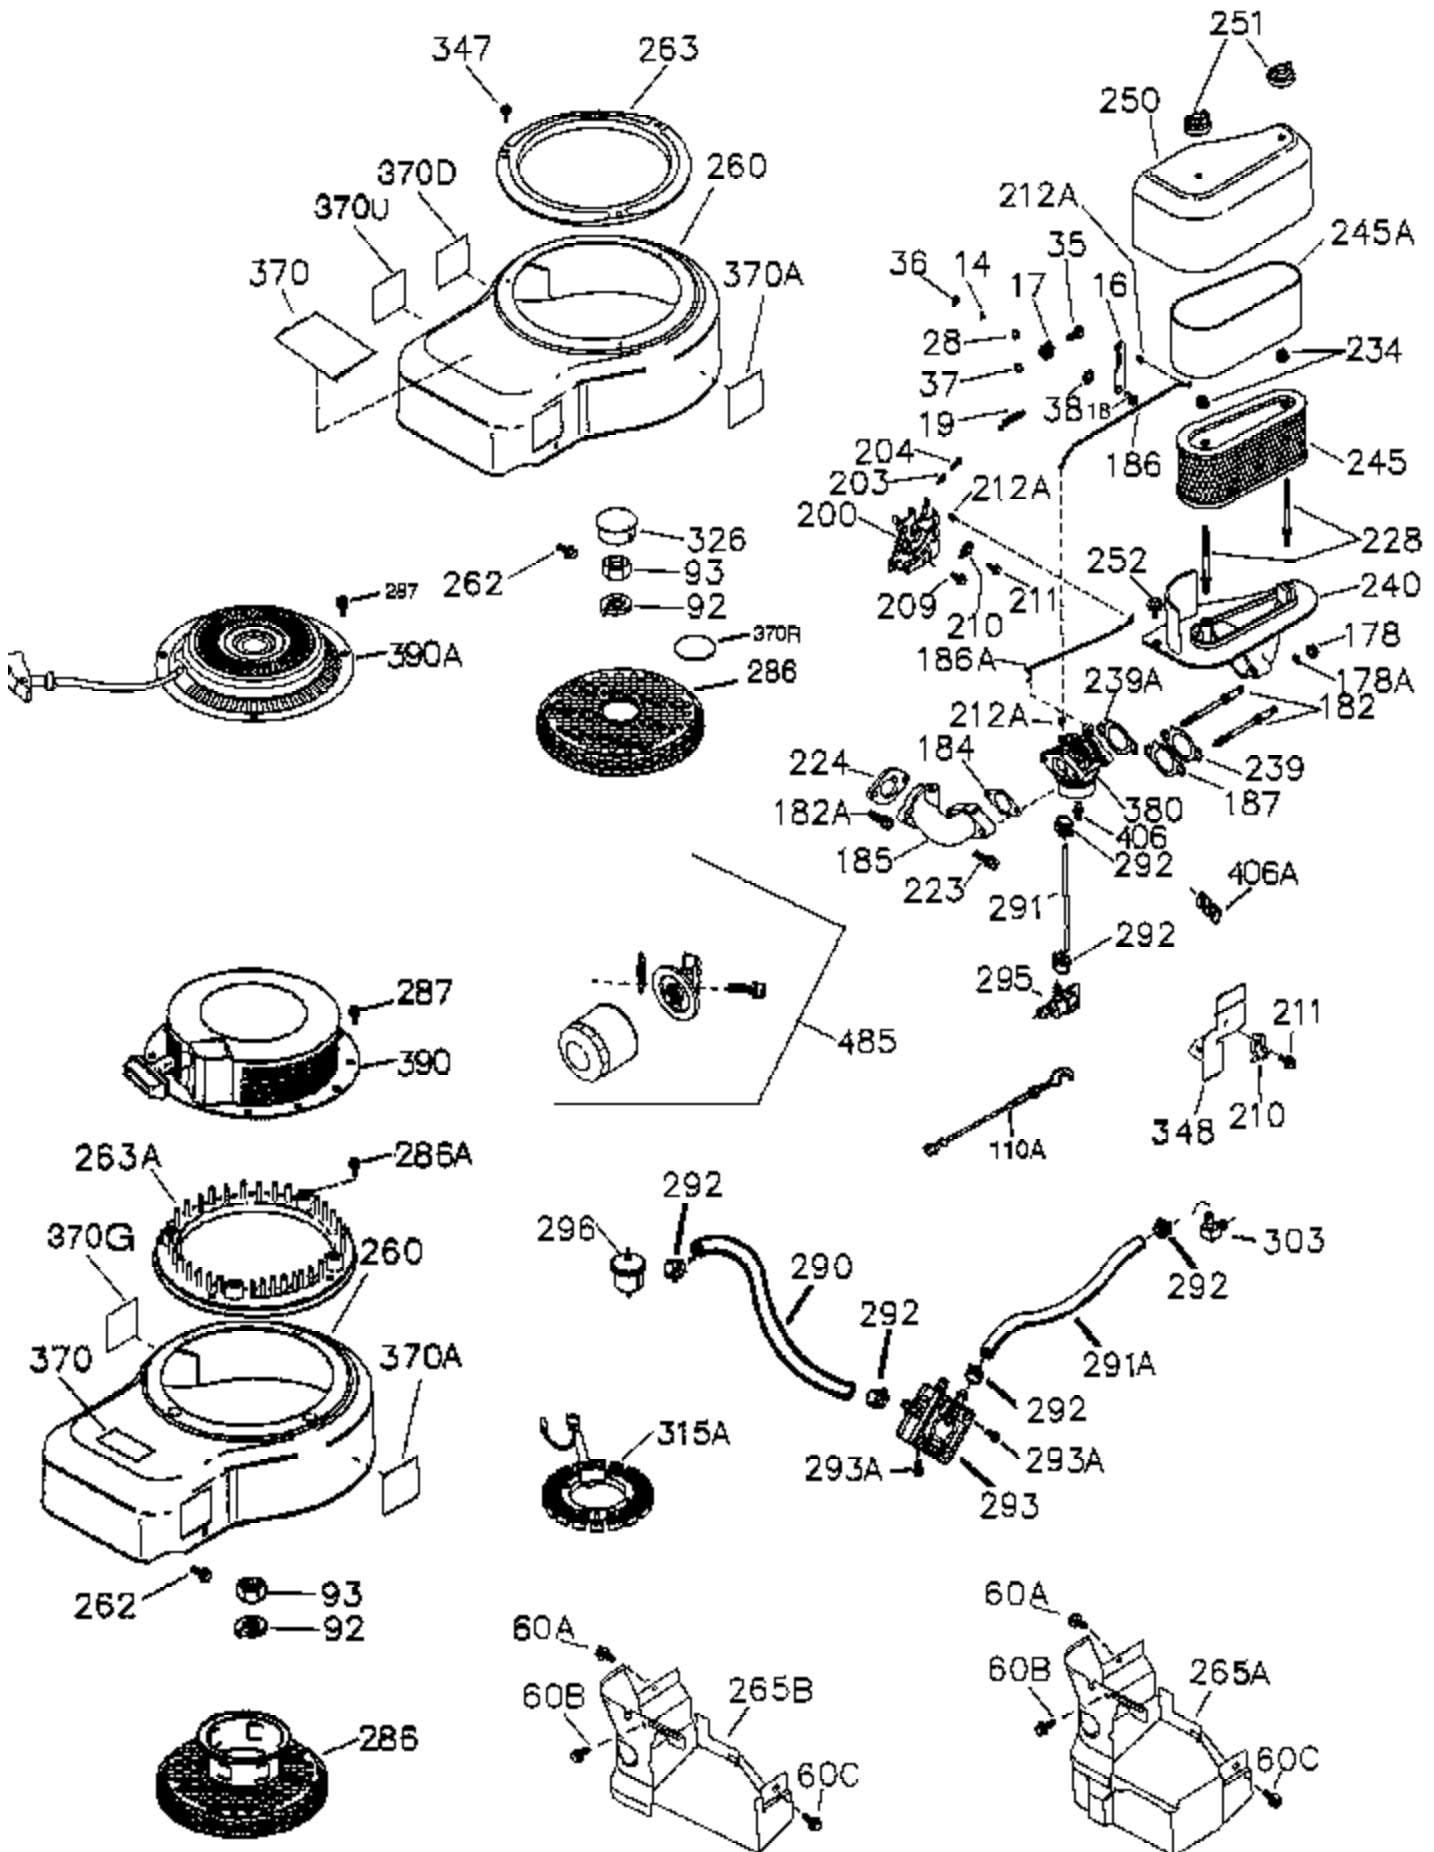

Ref #	Part Number	Qty	Description
14	28277	2	Washer
16	36346A	1	Governor Lever (Incl. 212A)
17	29916	1	Governor Lever Clamp
18	650548	1	Screw, 8-32 x 5/16"
19	36414	1	Extension Spring
28	30322	1	Lock Nut, 8-32
35	29826	1	Screw, 10-32 x 3/4"
36	29918	1	Lock Washer
37	29216	1	Lock Nut, 10-32
38	29642	1	Retaining Ring
60B	650867	1	Screw, 10-24 x 1/2"
60A	650781	1	Screw, 5/16-18 x 11/16"
92	650666	1	Lock Washer
93	650594	1	Flywheel Nut
178	650928	2	Lock Nut, 1/4-20
182	650925	2	Carburetor Mounting Stud
184	36352	1	* Carburetor To Intake Pipe Gasket
185	36852	1	Intake Pipe
186	36354	1	Governor Link
186A	36353	1	Choke Link
200	36360	1	Control Bracket (Incl. 203,204,212A)
203	33802	1	Compression Spring
204	650777	1	Screw, 6-32 x 21/32"
209	650902	2	Screw, 10-32 x 7/16"
210	27793	1	Conduit Clip
211	28942	1	Screw, 10-32 x 3/8"
212A	36288	3	Bushing
223	650975	2	Screw, Torx T-30, 5/16-18 x 1-9/32"
224	36490	1	* Intake Pipe Gasket
228	650977	2	Air Cleaner Stud
229	650825	2	Nut & Lock Washer, 1/4-20
239	36358	1	* Air Cleaner Gasket
240	36355	1	Air Cleaner Body (Incl. 228 & 239)
245	36356	1	Air Cleaner Filter (Incl. 229)
245A	36357	1	Air Cleaner Filter
250	36359	1	Air Cleaner Cover
251	650886	2	Wing Nut, 1/4-20
252	650976	1	Screw, 1/4-20 x 19/32"
260	36529	1	Blower Housing
262	650737	3	Screw, 1/4-20 x 1/2"
263A	36527A	1	Recoil Adapter
286	36526A	1	Cup & Screen
287	650737	4	Screw, 1/4-20 x 1/2"
290	30705	1	Fuel Line
292	26460	2	Fuel Line Clamp
296	34279B	1	Fuel Filter (Incl. 292)
347	650561	4	Screw, 1/4-20 x 5/8"
370A	35274	1	Instruction Decal
370	36261	1	Instruction Decal
380	640034	1	Carburetor (Incl. 184 & 212A)
390	590714	1	Recoil Starter