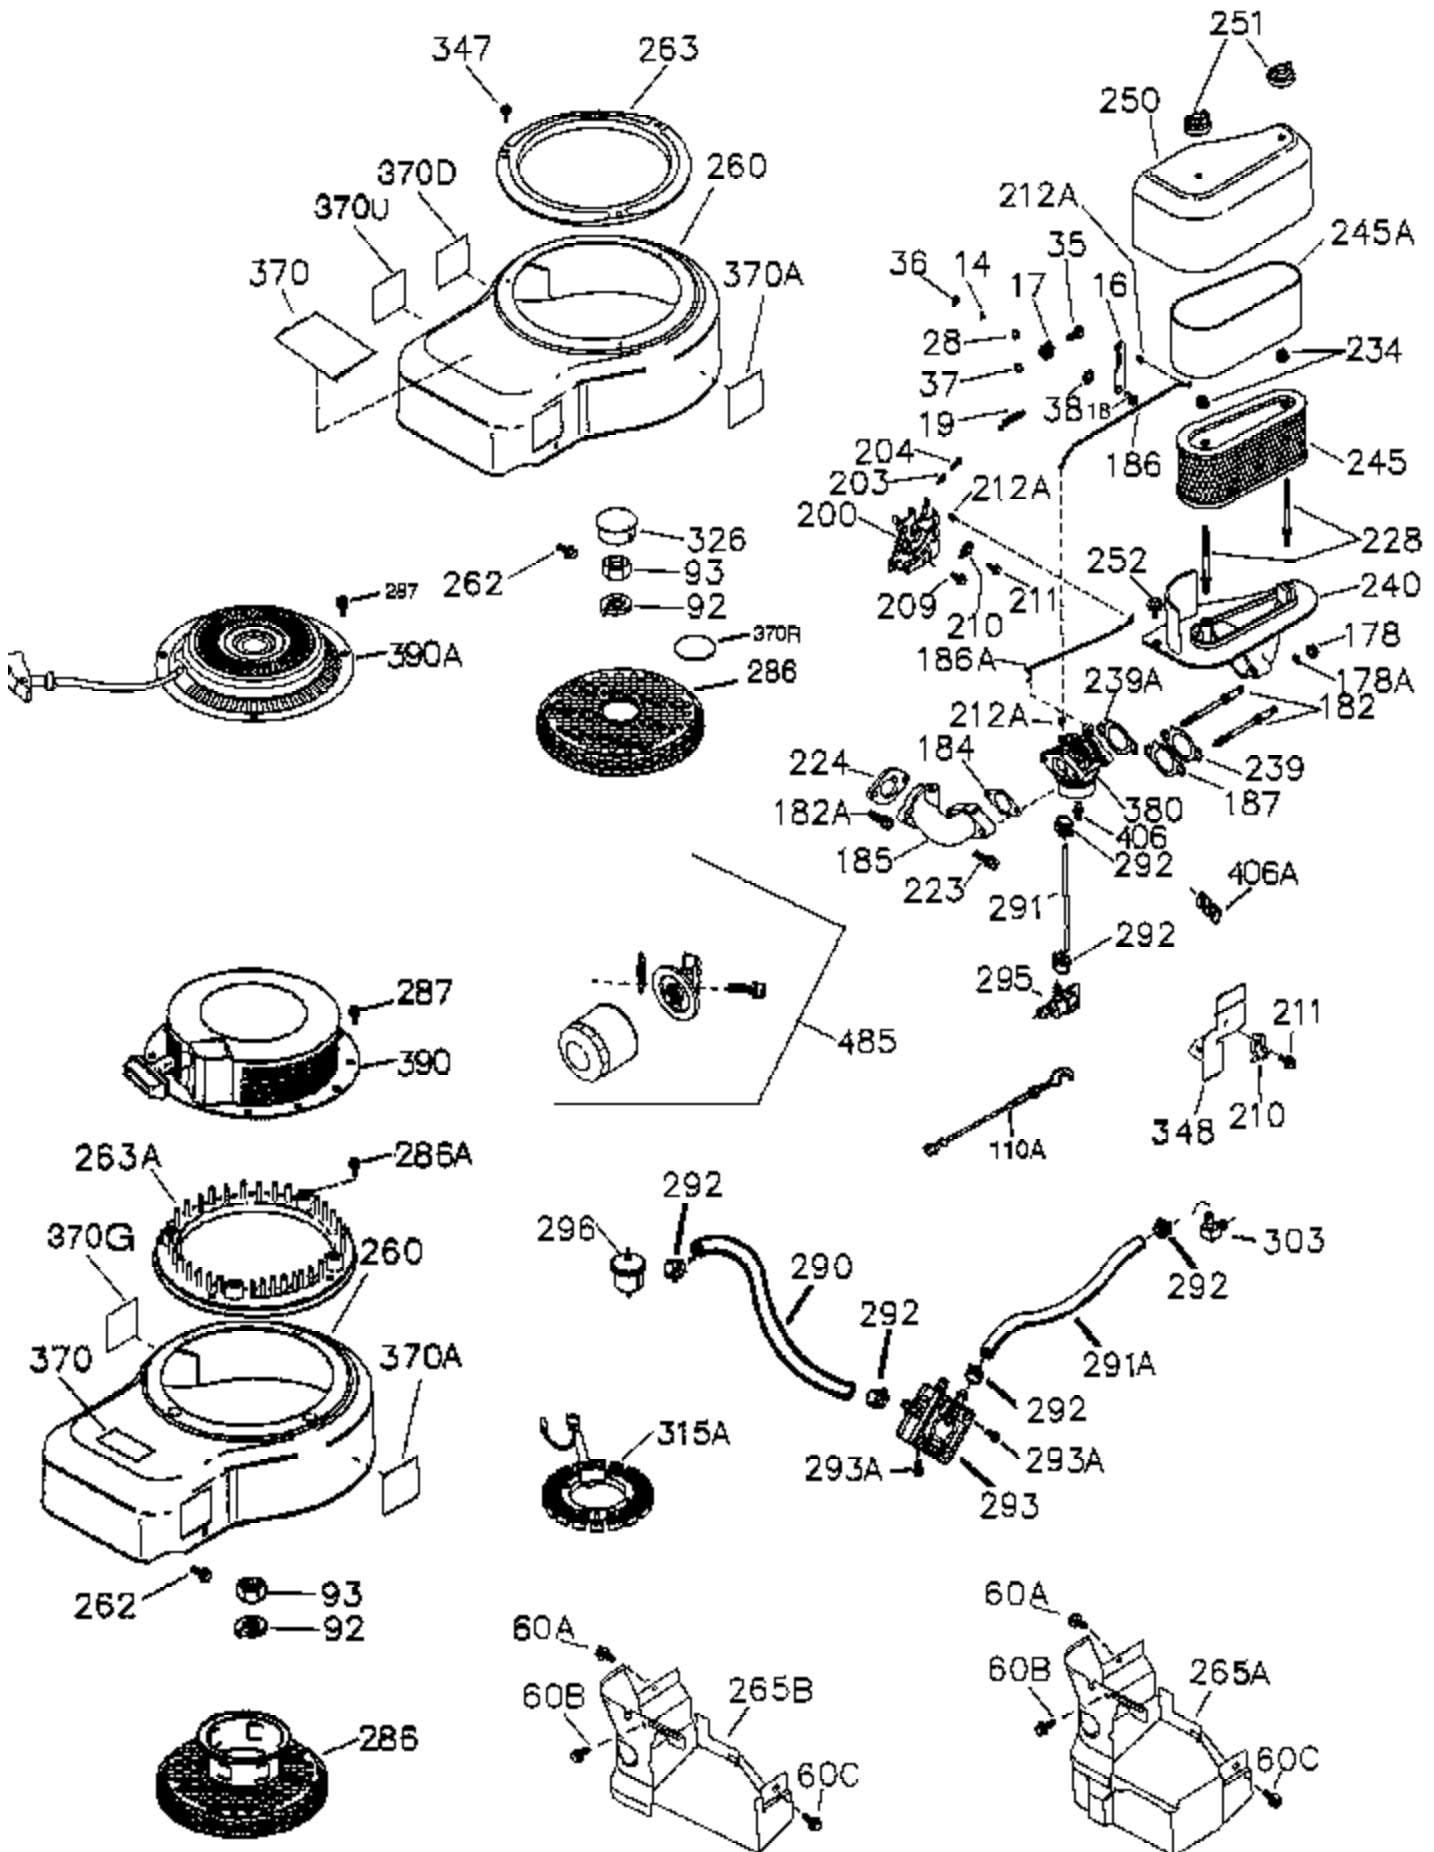

Ref #	Part Number	Qty	Description
14	28277	2	Washer
16	36346A	1	Governor Lever (Incl. 212A)
17	29916	1	Governor Lever Clamp
18	651028	1	Screw, Torx T-15, 8-32 x 3/8"
19	36414	1	Extension Spring
28	30322	1	Lock Nut, 8-32
35	29826	1	Screw, 10-32 x 3/4"
36	29918	1	Lock Washer
37	29216	1	Lock Nut, 10-32
38	29642	1	Retaining Ring
60A	650781	1	Screw, 5/16-18 x 11/16"
60B	650867	1	Screw, 10-24 x 1/2"
92	650666	1	Lock Washer
93	650594	1	Flywheel Nut
178	650928	2	Lock Nut, 1/4-20
182	650925A	2	Carburetor Mounting Stud
184	36352	1	* Carburetor To Intake Pipe Gasket
185	36852	1	Intake Pipe
186A	36353	1	Choke Link
186	36354	1	Governor Link
200	36360	1	Control Bracket (Incl. 203,204,212A)
203	33802	1	Compression Spring
204	650777	1	Screw, 6-32 x 21/32"
209	650902	2	Screw, 10-32 x 7/16"
210	27793	1	Conduit Clip
211	28942	1	Screw, 10-32 x 3/8"
212A	36288	3	Bushing
223	650975	2	Screw, Torx T-30, 5/16-18 x 1-9/32"
224	36490	1	* Intake Pipe Gasket
228	650977	2	Air Cleaner Stud
229	650825	2	Nut & Lock Washer, 1/4-20
239	36358	1	* Air Cleaner Gasket
240	36355	1	Air Cleaner Body (Incl. 228 & 239)
245	36356	1	Air Cleaner Filter (Incl. 229)
245A	36357	1	Air Cleaner Filter
250	36359	1	Air Cleaner Cover
251	650886	2	Wing Nut, 1/4-20
252	650976	1	Screw, 1/4-20 x 19/32"
260	36529	1	Blower Housing
262	650737	3	Screw, 1/4-20 x 1/2"
263A	36527A	1	Recoil Adapter
286A	650561	4	Screw, 1/4-20 x 19/32"
286	36526A	1	Cup & Screen
287	650737	4	Screw, 1/4-20 x 1/2"
287A	30063	3	Screw, Torx T-30, 1/4-20 x 1/2"
290	30705	1	Fuel Line
292	26460	2	Fuel Line Clamp
296	34279B	1	Fuel Filter (Incl. 292)
370G	35274	1	Oil Instruction Decal
370	36261	1	Identification Decal
380	640034	1	Carburetor (Incl. 184 & 212A)
390	590714	1	Rewind Starter