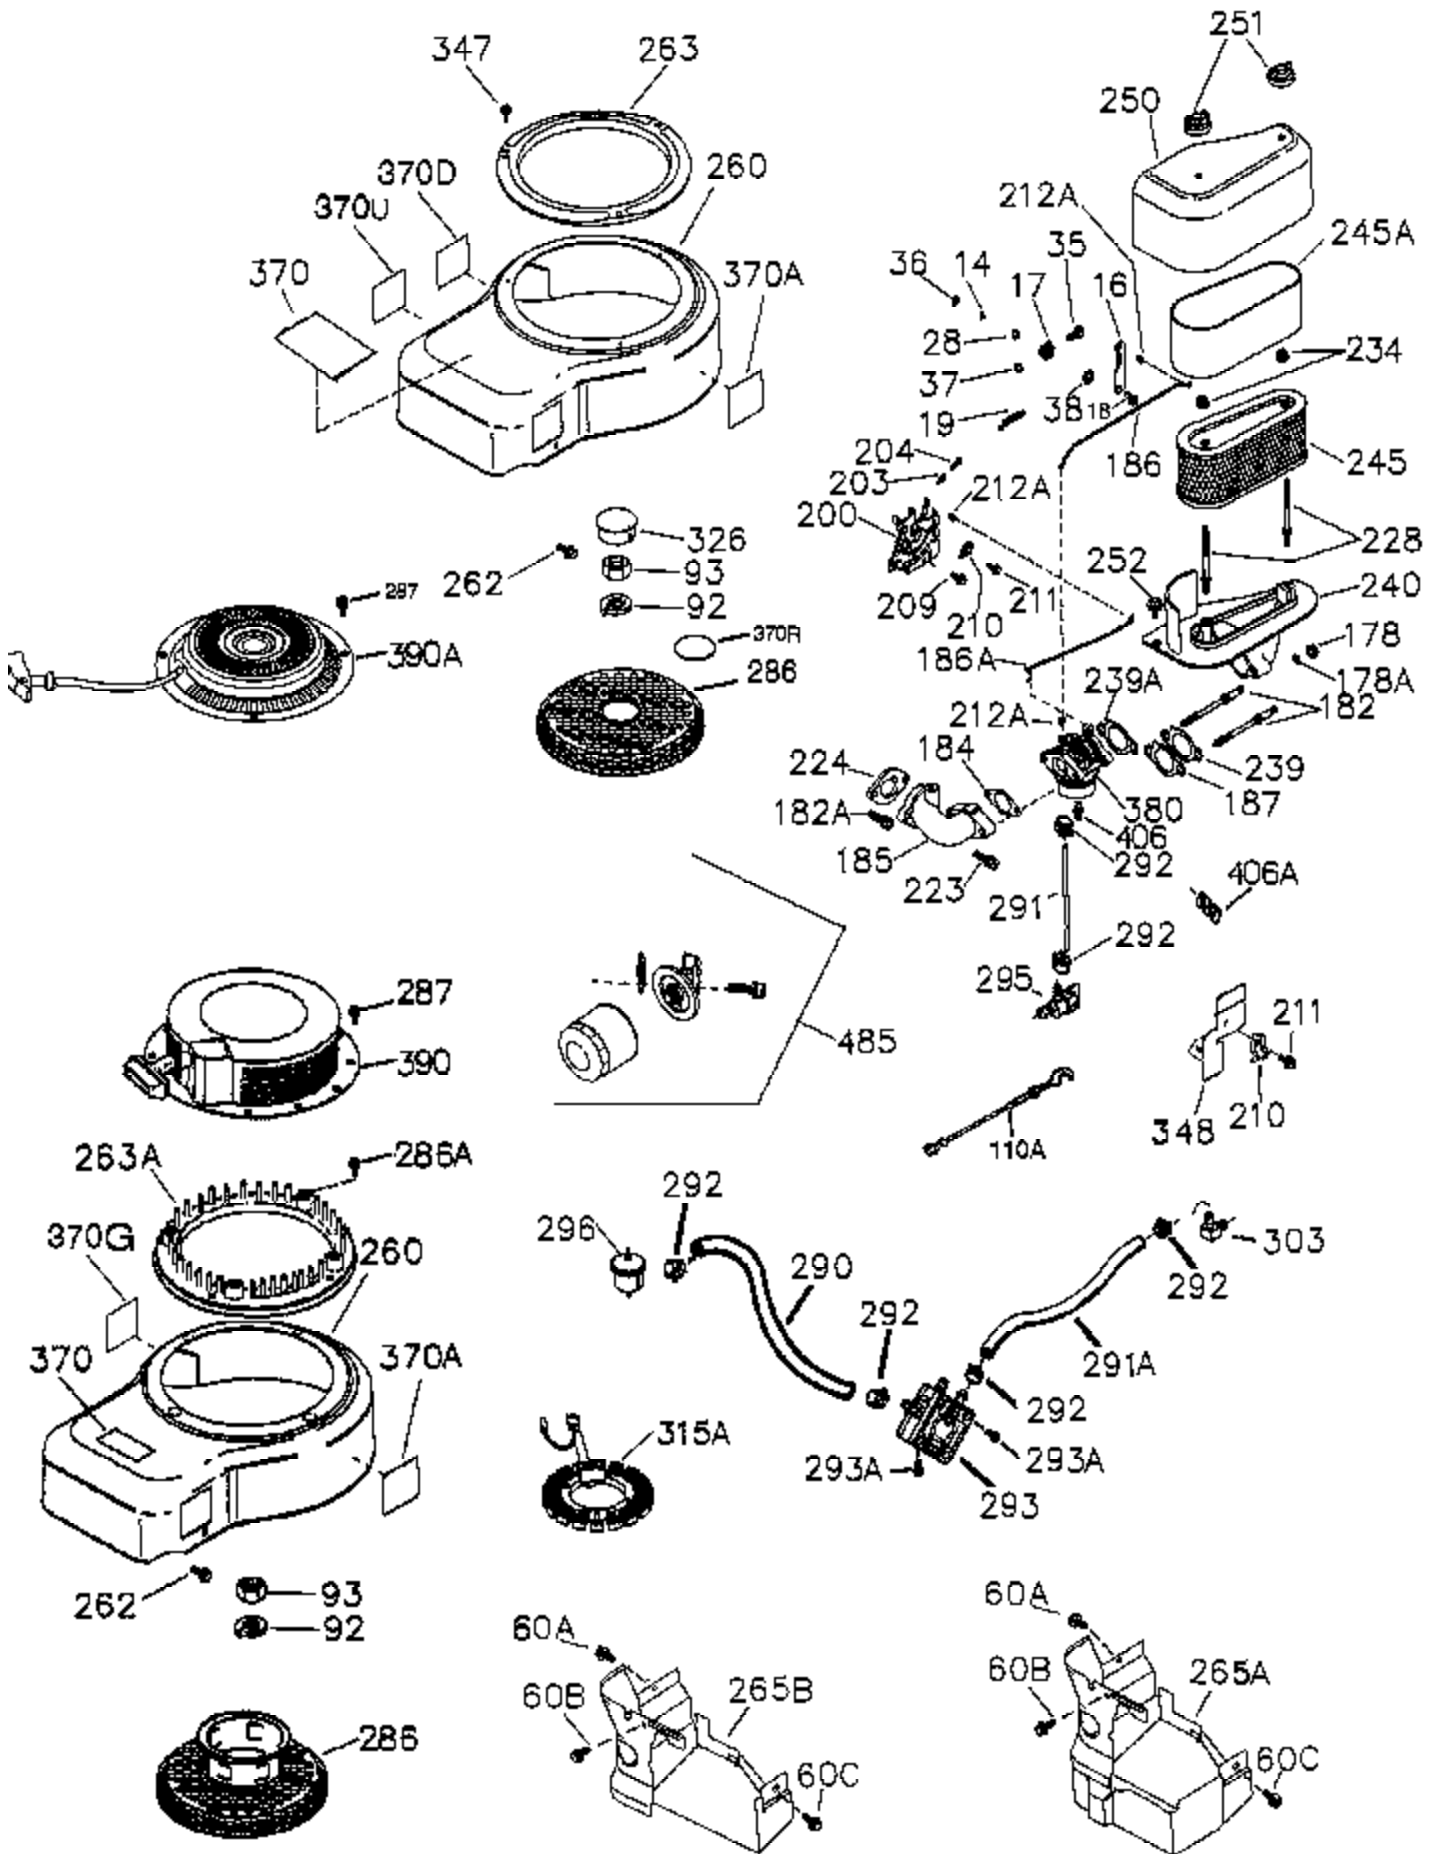

Ref #	Part Number	Qty	Description
14	28277	2	Washer
16	36346A	1	Governor Lever
17	29916	1	Governor Lever Clamp
18	651028	1	Screw, Torx T-15, 8-32 x 3/8"
19	36414	1	Extension Spring
28	30322	1	Lock Nut, 8-32
35	29826	1	Screw, 10-32 x 3/4"
36	29918	1	Lock Washer
37	29216	1	Lock Nut, 10-32
38	29642	1	Retaining Ring
60C	650737	1	Screw, 1/4-20 x 1/2"
60A	650781	1	Screw, 5-16/18 x 11/16"
60B	650867	1	Screw, 10-24 x 1/2"
92	650666	1	Lock Washer
93	650594	1	Flywheel Nut
178	650928	2	Lock Nut, 1/4-20
182	650925A	2	Carburetor Mounting Stud
184	36352	1	* Carburetor To Intake Pipe Gasket
185	36852	1	Intake Pipe
186	36354	1	Governor Link
186A	36353	1	Choke Link
200	36360	1	Control Bracket (Incl. 203,204,212A)
203	33802	1	Compression Spring
204	650777	1	Screw, 6-32 x 21/32"
209	650902	2	Screw, 10-32 x 7/16"
210	27793	1	Conduit Clip
211	28942	1	Screw, 10-32 x 3/8"
212A	36288	2	Bushing
223	650975	2	Screw, Torx T-30, 5/16-18 x 1-9/32"
224	36490	1	* Intake Pipe Gasket
228	650977	2	Air Cleaner Stud
229	650825	2	Nut & Lock Washer, 1/4-20
239	36358	1	* Air Cleaner Gasket
240	36355	1	Air Cleaner Body (Incl. 228 & 239)
245	36356	1	Air Cleaner Filter (Incl. 229)
245A	36357	1	Air Cleaner Filter
250	36359	1	Air Cleaner Cover
251	650886	2	Wing Nut, 1/4-20
252	650976	1	Screw, 1/4-20 x 19/32"
260	36347	1	Blower Housing
262	650737	3	Screw, 1/4-20 x 1/2"
263	36367	1	Trim Ring
286	36343	1	Cup & Screen
290	29774	1	Fuel Line
291A	34357	1	Fuel Line
291	30705	1	Fuel Line
292	26460	6	Fuel Line Clamp
293A	650931	2	Screw, 8-32 x 1-1/2"
293	35787	1	Pulse Pump
296	34279B	1	Fuel Filter (Incl. 292)
303	32958	1	Fuel Fitting
326	36210	1	Screen Plug
347	650949	3	Screw, 10-32 x 9/16"
370G	35274	1	Oil Instruction Decal
370	36261	1	Name Decal
380	640034	1	Carburetor (Incl. 184 & 212A)
394A	650982	1	Washer