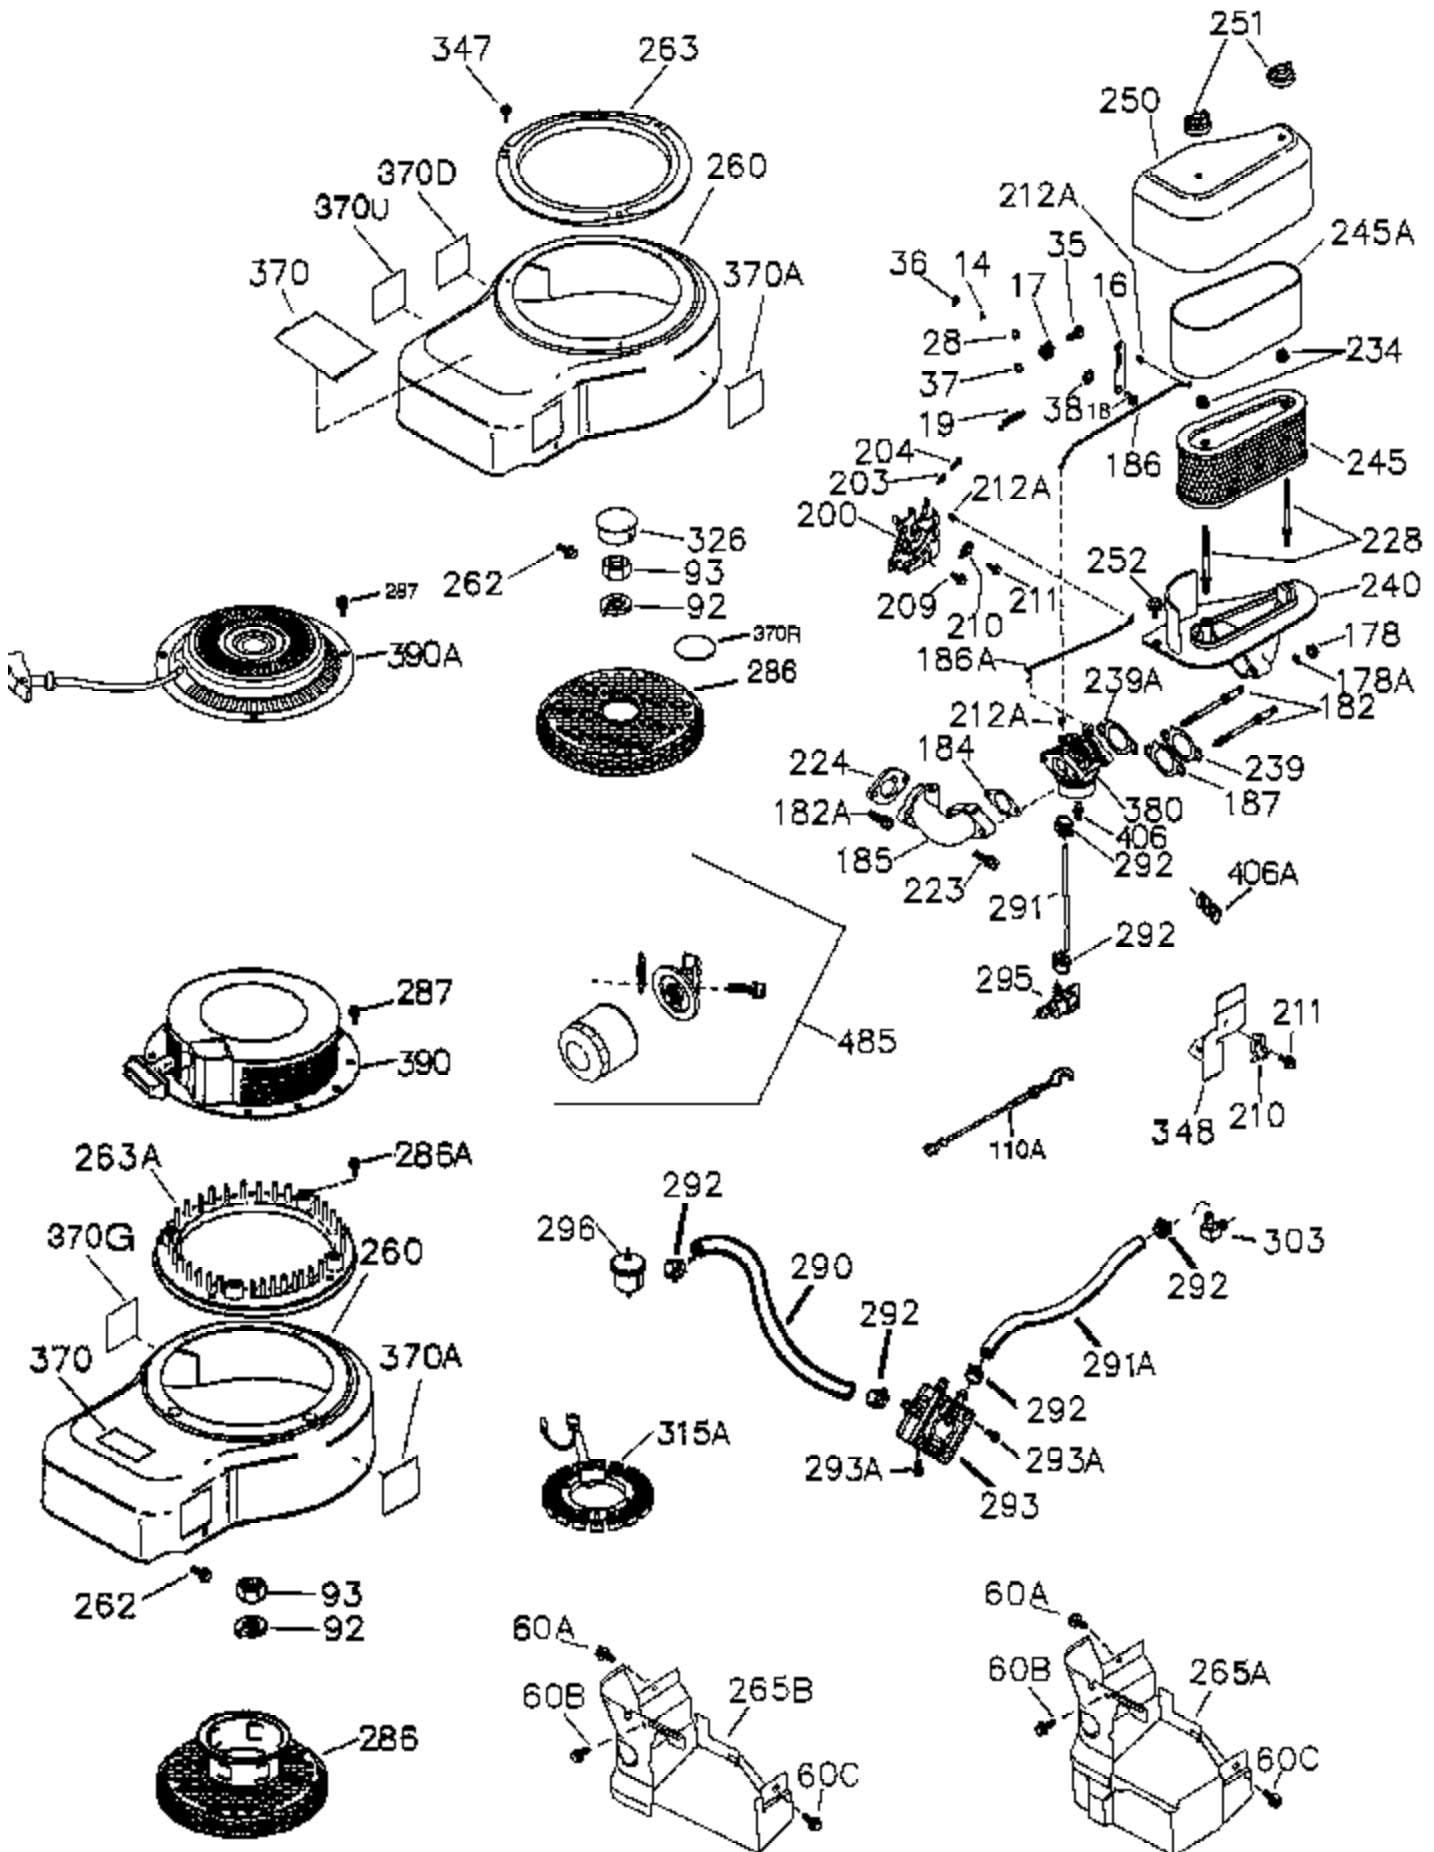

Ref #	Part Number	Qty	Description
14	28277	2	Washer
16	36346A	1	Governor Lever
17	29916	1	Governor Lever Clamp
18	651028	1	Screw, Torx T-15, 8-32 x 3/8"
19	36414	1	Extension Spring
28	30322	1	Lock Nut, 8-32
35	29826	1	Screw, 10-32 x 3/4"
36	29918	1	Lock Washer
37	29216	1	Lock Nut, 10-32
38	29642	1	Retaining Ring
60C	650737	1	Screw, 1/4-20 x 1/2"
60A	650781	1	Screw, 5-16/18 x 11/16"
60B	650867	1	Screw, 10-24 x 1/2"
92	650666	1	Lock Washer
93	650594	1	Flywheel Nut
178	650928	2	Lock Nut, 1/4-20
182	650925A	2	Carburetor Mounting Stud
184	36352	1	* Carburetor To Intake Pipe Gasket
185	36852	1	Intake Pipe
186	36354	1	Governor Link
186A	36353	1	Choke Link
200	36360	1	Control Bracket (Incl. 203,204,212A)
203	33802	1	Compression Spring
204	650777	1	Screw, 6-32 x 21/32"
209	650902	2	Screw, 10-32 x 7/16"
210	27793	1	Conduit Clip
211	28942	1	Screw, 10-32 x 3/8"
212A	36288	2	Bushing
223	650975	2	Screw, Torx T-30, 5/16-18 x 1-9/32"
224	36490	1	* Intake Pipe Gasket
228	650977	2	Air Cleaner Stud
229	650825	2	Nut & Lock Washer, 1/4-20
239	36358	1	* Air Cleaner Gasket
240	36355	1	Air Cleaner Body (Incl. 228 & 239)
245	36356	1	Air Cleaner Filter (Incl. 229)
245A	36357	1	Air Cleaner Filter
250	36359	1	Air Cleaner Cover
251	650886	2	Wing Nut, 1/4-20
252	650976	1	Screw, 1/4-20 x 19/32"
260	36347	1	Blower Housing
262	650737	3	Screw, 1/4-20 x 1/2"
263	36367	1	Trim Ring
286	36343	1	Cup & Screen
290	29774	1	Fuel Line
291A	34357	1	Fuel Line
291	30705	1	Fuel Line
292	26460	6	Fuel Line Clamp
293A	650931	2	Screw, 8-32 x 1-1/2"
293	35787	1	Pulse Pump
296	34279B	1	Fuel Filter (Incl. 292)
303	32958	1	Fuel Fitting
326	36210	1	Screen Plug
347	650949	3	Screw, 10-32 x 9/16"
370G	35274	1	Oil Instruction Decal
370	36261	1	Name Decal
380	640034	1	Carburetor (Incl. 184 & 212A)
394A	650982	1	Washer