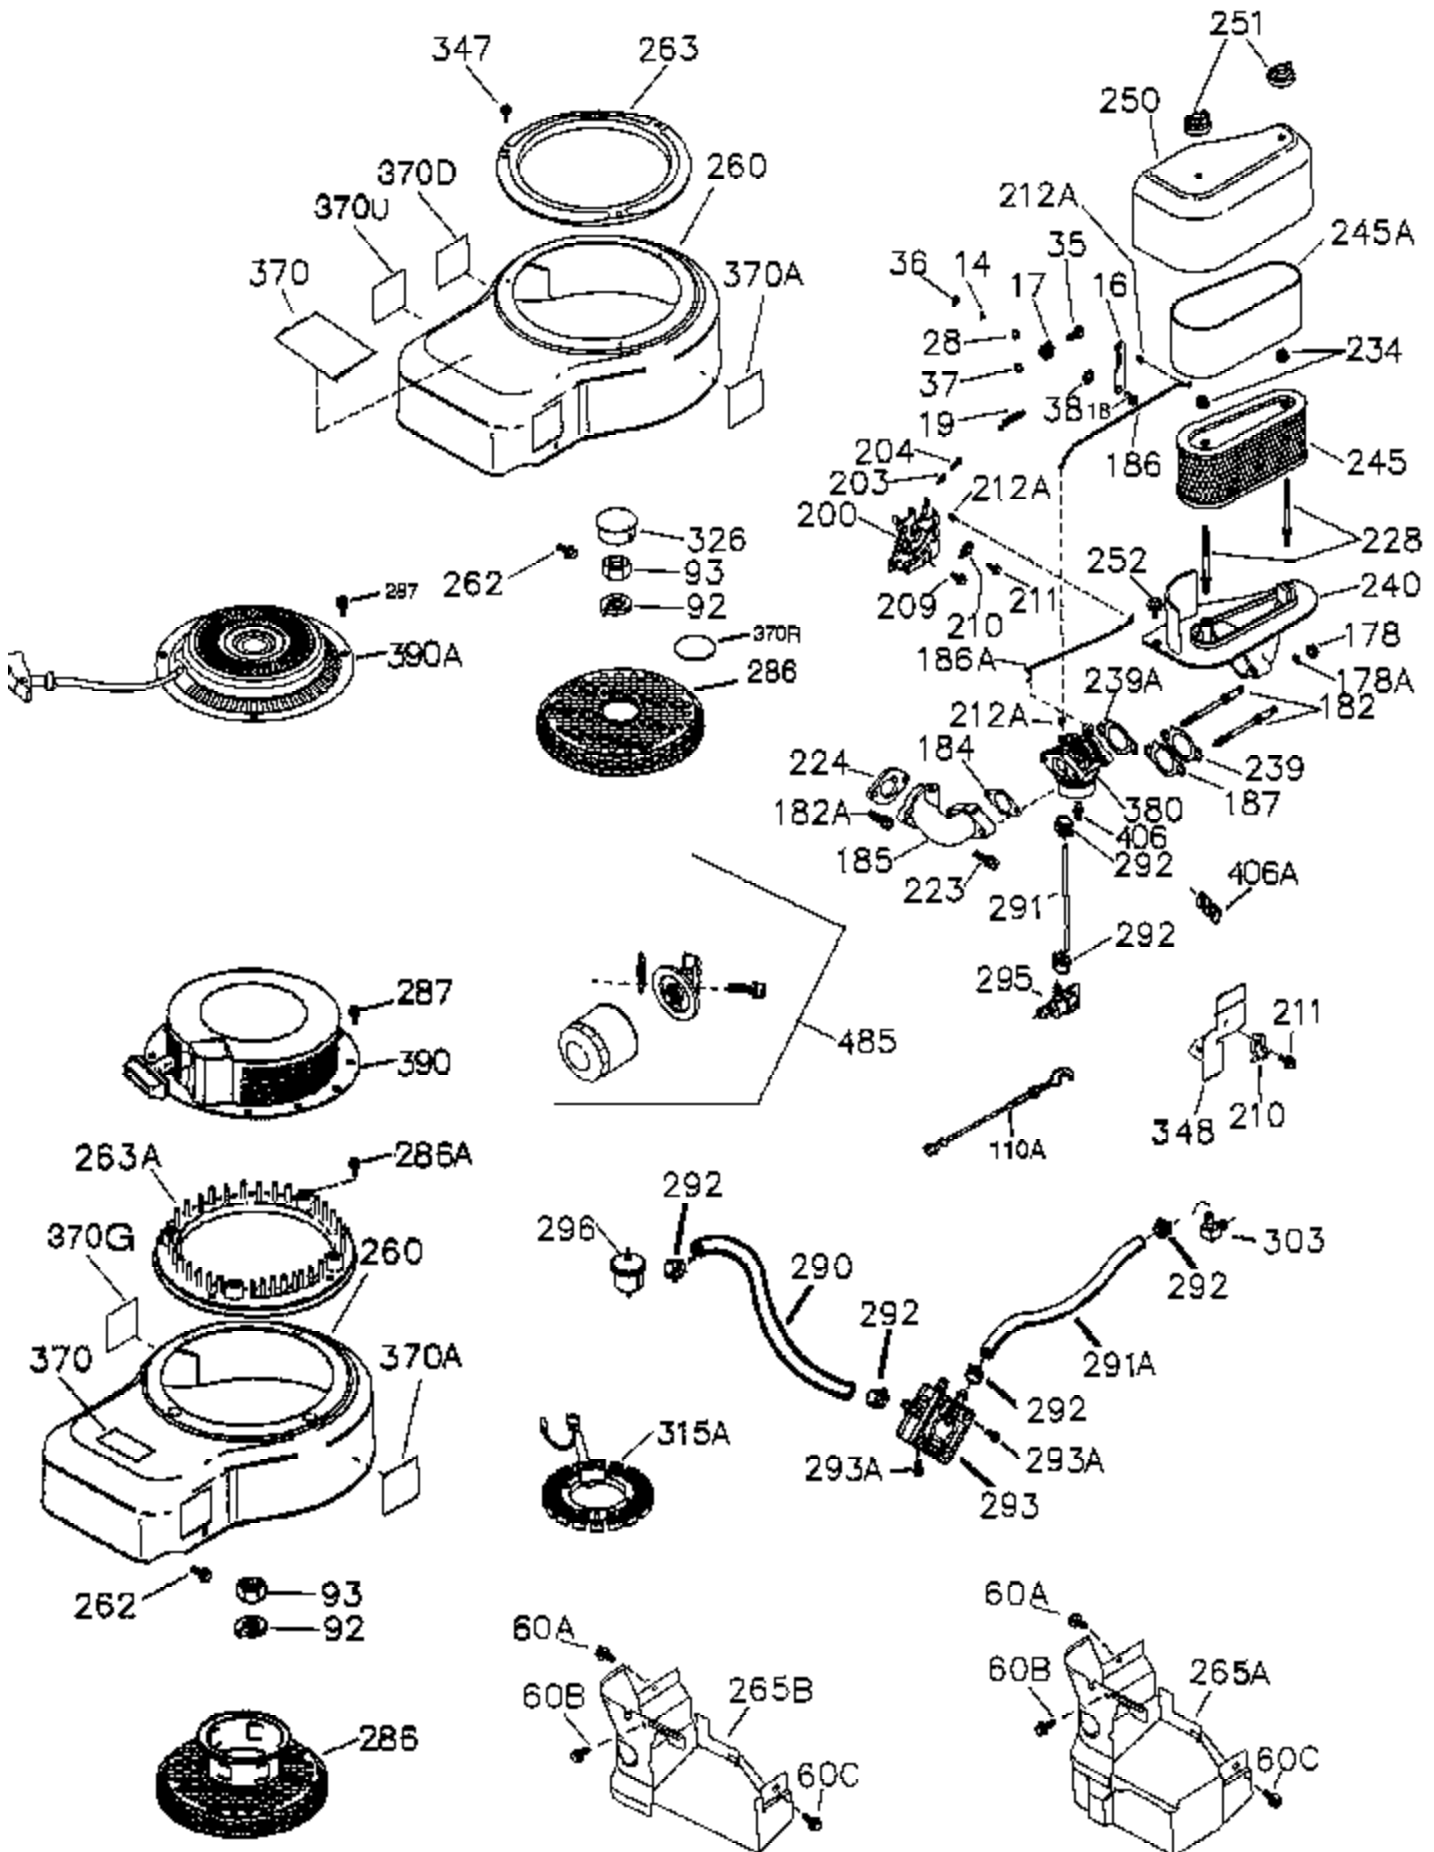

Ref #	Part Number	Qty	Description
14	28277	2	Washer
16	36346A	1	Governor Lever
17	29916	1	Governor Lever Clamp
18	651028	1	Screw, Torx T-15, 8-32 x 3/8"
19	36414	1	Extension Spring
28	30322	1	Lock Nut, 8-32
35	29826	1	Screw, 10-32 x 3/4"
36	29918	1	Lock Washer
37	29216	1	Lock Nut, 10-32
38	29642	1	Retaining Ring
60A	650781	1	Screw, 5-16/18 x 11/16"
60C	650737	1	Screw, 1/4-20 x 1/2"
60B	650867	1	Screw, 10-24 x 1/2"
92	650666	1	Lock Washer
93	650594	1	Flywheel Nut
178	650928	2	Lock Nut, 1/4-20
182	650925A	2	Carburetor Mounting Stud
184	36352	1	* Carburetor To Intake Pipe Gasket
185	36852	1	Intake Pipe
186	36354	1	Governor Link
186A	36353	1	Choke Link
200	36360	1	Control Bracket (Incl. 203,204,212A)
203	33802	1	Compression Spring
204	650777	1	Screw, 6-32 x 21/32"
209	650902	2	Screw, 10-32 x 7/16"
210	27793	1	Conduit Clip
211	28942	1	Screw, 10-32 x 3/8"
212A	36288	2	Bushing
223	650975	2	Screw, Torx T-30, 5/16-18 x 1-9/32"
224	36490	1	* Intake Pipe Gasket
228	650977	2	Air Cleaner Stud
229	650825	2	Nut & Lock Washer, 1/4-20
239	36358	1	* Air Cleaner Gasket
240	36355	1	Air Cleaner Body (Incl. 228 & 239)
245A	36357	1	Air Cleaner Filter
245	36356	1	Air Cleaner Filter (Incl. 229)
250	36359	1	Air Cleaner Cover
251	650886	2	Wing Nut, 1/4-20
252	650976	1	Screw, 1/4-20 x 19/32"
260	36347	1	Blower Housing
262	650737	3	Screw, 1/4-20 x 1/2"
263	36367	1	Trim Ring
265A	36370	1	Cylinder Head Cover
286	36343	1	Cup & Screen
290	29774	1	Fuel Line
291	30705	1	Fuel Line
291A	34357	1	Fuel Line
292	26460	6	Fuel Line Clamp
293A	650931	2	Screw, 8-32 x 1-1/2"
293	35787	1	Pulse Pump
296	34279B	1	Fuel Filter (Incl. 292)
303	32958	1	Fuel Fitting
326	36210	1	Screen Plug
347	650949	3	Screw, 10-32 x 9/16"
370G	35274	1	Oil Instruction Decal
380	640034	1	Carburetor (Incl. 184 & 212A)
394A	650982	1	Washer