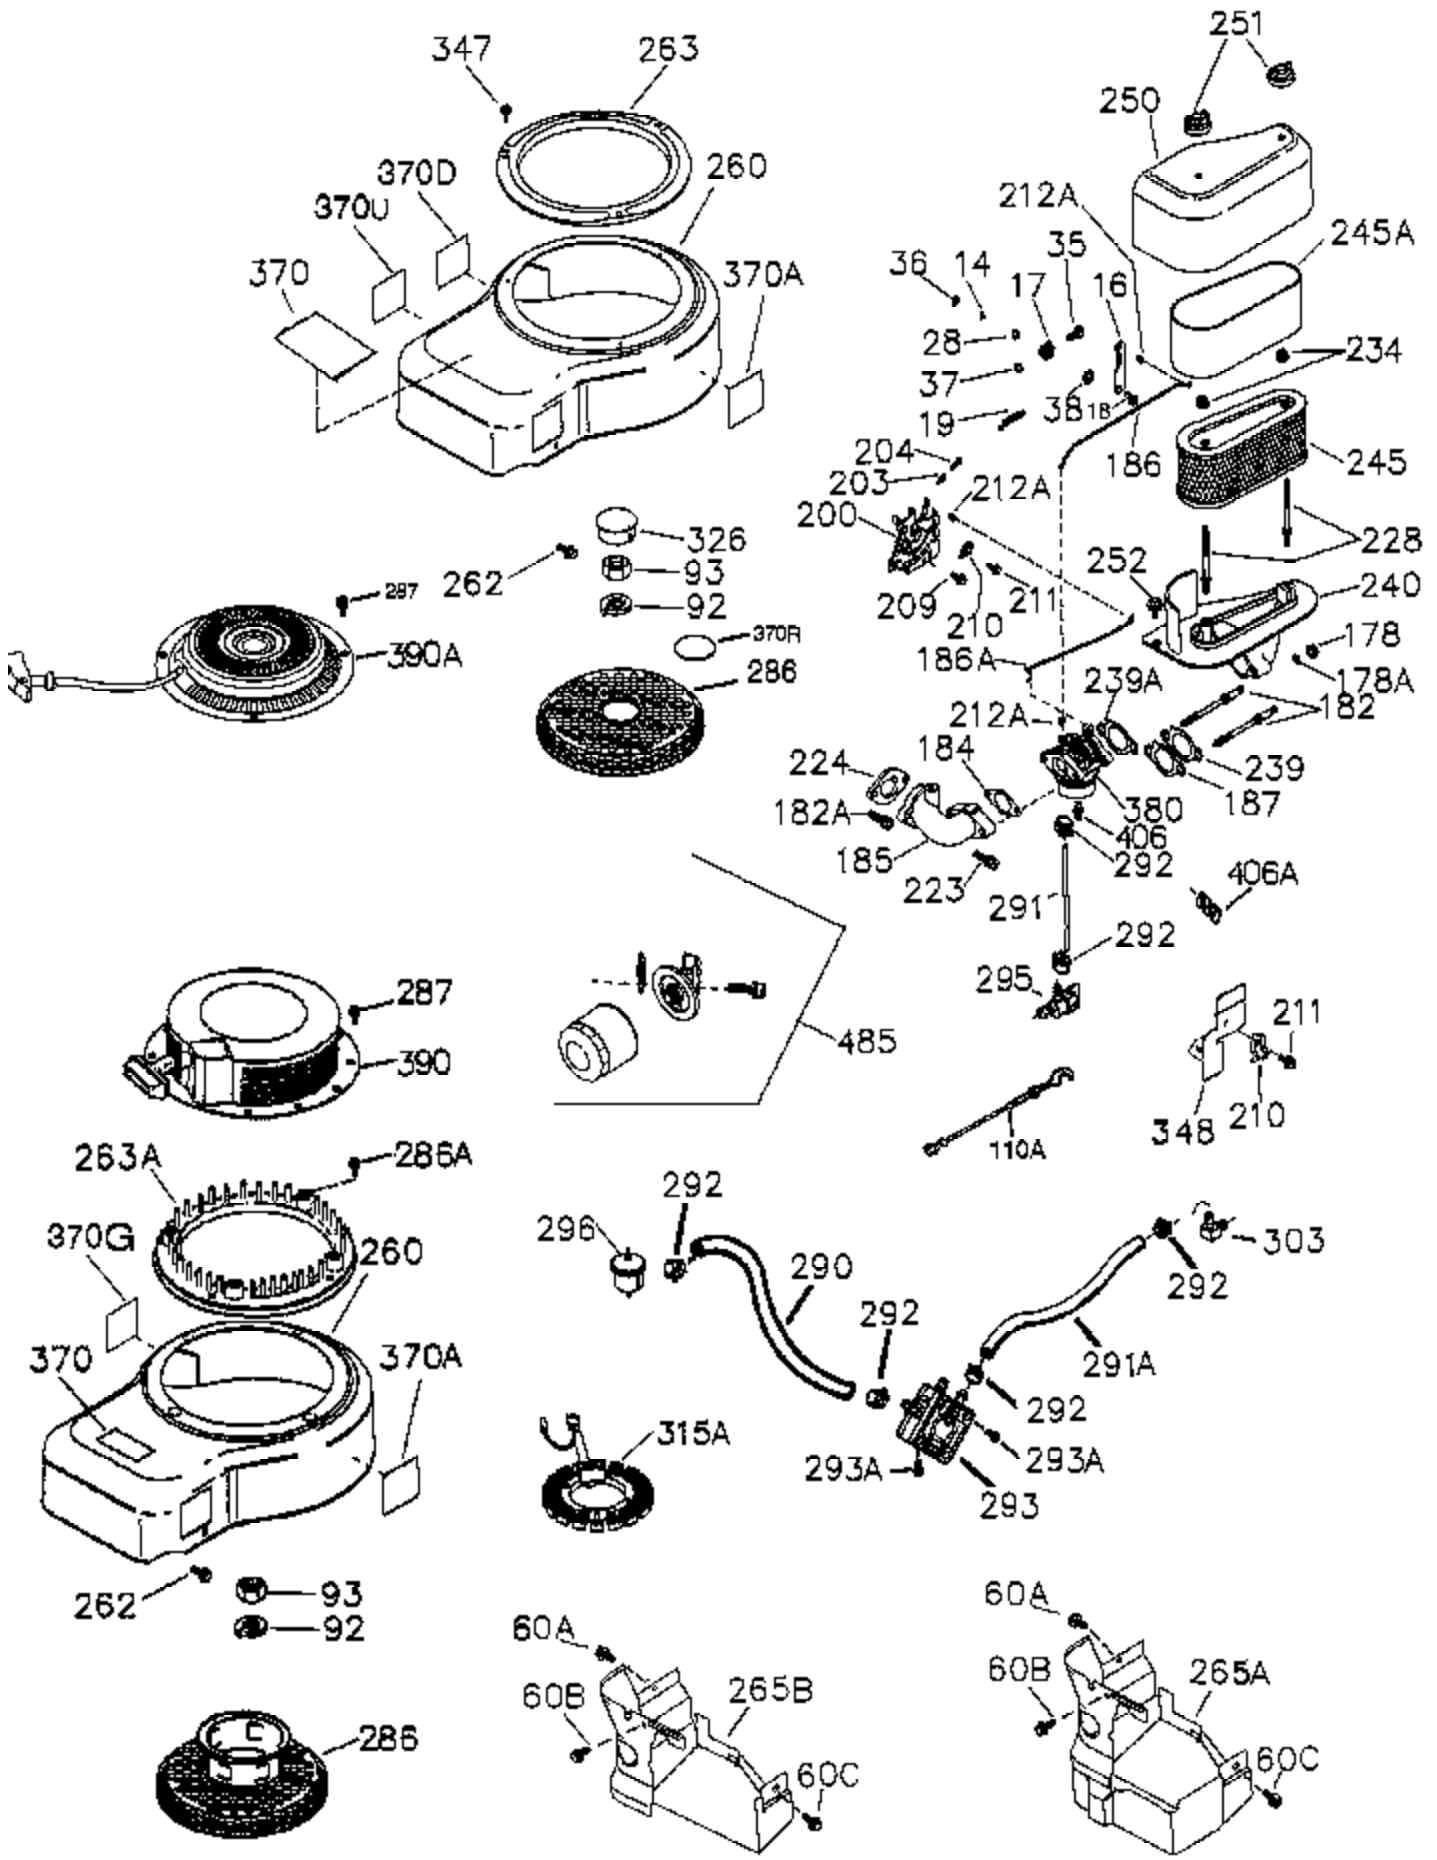

Ref #	Part Number	Qty	Description
14	28277	2	Washer
16	36346A	1	Governor Lever
17	29916	1	Governor Lever Clamp
18	651028	1	Screw, Torx T-15, 8-32 x 3/8"
19	36414	1	Extension Spring
28	30322	1	Lock Nut, 8-32
35	29826	1	Screw, 10-32 x 3/4"
36	29918	1	Lock Washer
37	29216	1	Lock Nut, 10-32
38	29642	1	Retaining Ring
60A	650781	1	Screw, 5-16/18 x 11/16"
60C	650737	1	Screw, 1/4-20 x 1/2"
60B	650867	1	Screw, 10-24 x 1/2"
92	650666	1	Lock Washer
93	650594	1	Flywheel Nut
178	650928	2	Lock Nut, 1/4-20
182	650925A	2	Carburetor Mounting Stud
184	36352	1	* Carburetor To Intake Pipe Gasket
185	36852	1	Intake Pipe
186	36354	1	Governor Link
186A	36353	1	Choke Link
200	36360	1	Control Bracket (Incl. 203,204,212A)
203	33802	1	Compression Spring
204	650777	1	Screw, 6-32 x 21/32"
209	650902	2	Screw, 10-32 x 7/16"
210	27793	1	Conduit Clip
211	28942	1	Screw, 10-32 x 3/8"
212A	36288	2	Bushing
223	650975	2	Screw, Torx T-30, 5/16-18 x 1-9/32"
224	36490	1	* Intake Pipe Gasket
228	650977	2	Air Cleaner Stud
229	650825	2	Nut & Lock Washer, 1/4-20
239	36358	1	* Air Cleaner Gasket
240	36355	1	Air Cleaner Body (Incl. 228 & 239)
245A	36357	1	Air Cleaner Filter
245	36356	1	Air Cleaner Filter (Incl. 229)
250	36359	1	Air Cleaner Cover
251	650886	2	Wing Nut, 1/4-20
252	650976	1	Screw, 1/4-20 x 19/32"
260	36347	1	Blower Housing
262	650737	3	Screw, 1/4-20 x 1/2"
263	36367	1	Trim Ring
265A	36370	1	Cylinder Head Cover
286	36343	1	Cup & Screen
290	29774	1	Fuel Line
291	30705	1	Fuel Line
291A	34357	1	Fuel Line
292	26460	6	Fuel Line Clamp
293A	650931	2	Screw, 8-32 x 1-1/2"
293	35787	1	Pulse Pump
296	34279B	1	Fuel Filter (Incl. 292)
303	32958	1	Fuel Fitting
326	36210	1	Screen Plug
347	650949	3	Screw, 10-32 x 9/16"
370G	35274	1	Oil Instruction Decal
380	640034	1	Carburetor (Incl. 184 & 212A)
394A	650982	1	Washer