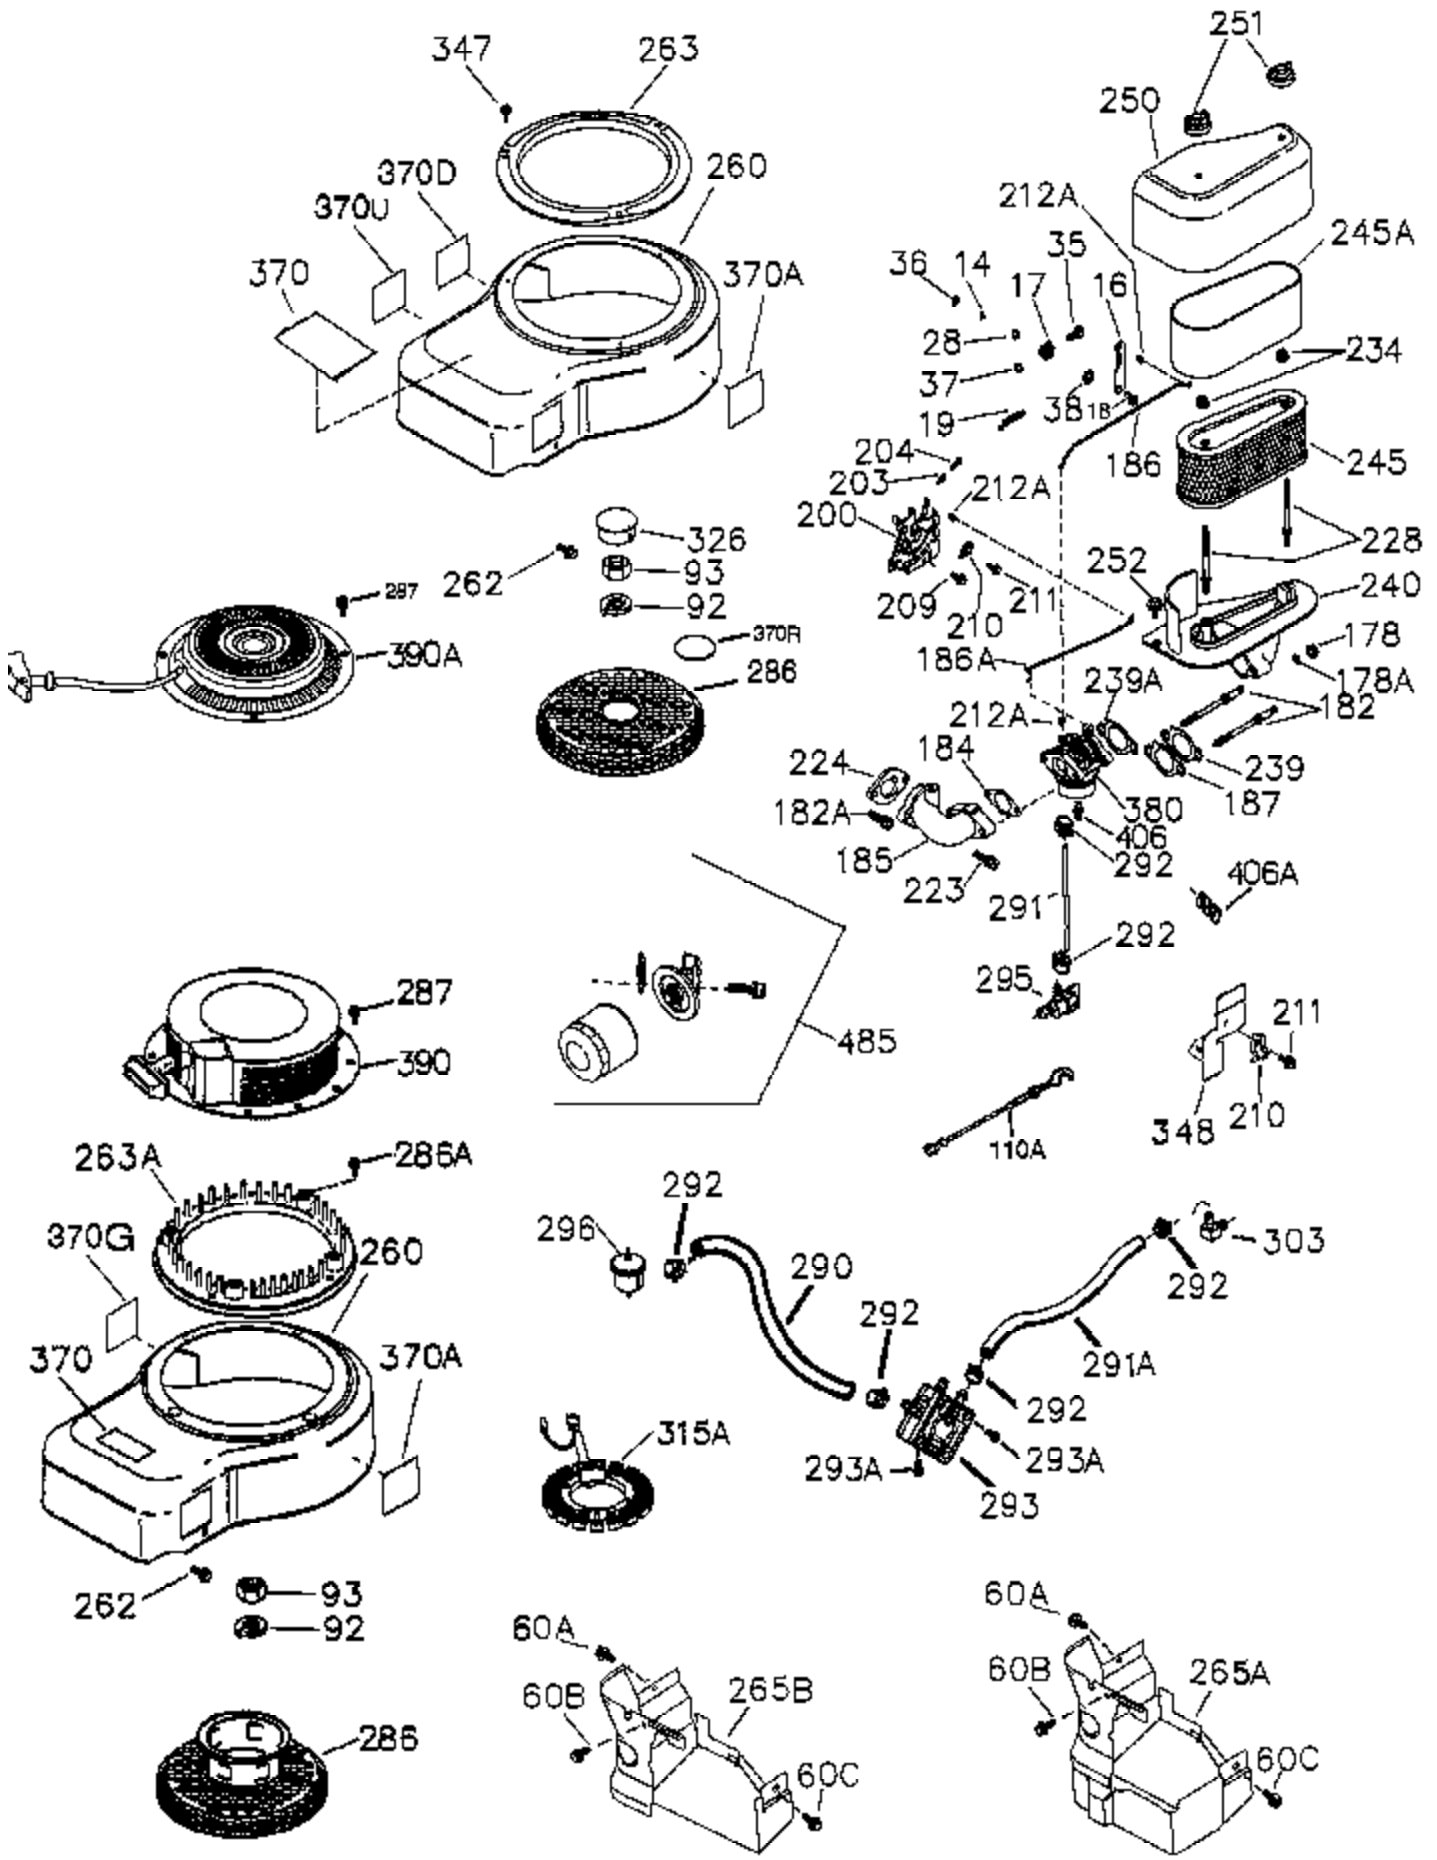

| Ref # | Part Number | Qty | Description  |
|-------|-------------|-----|--|
| 120   | 36488       | 1   | Cylinder Head  |
| 125   | 35308       | 1   | Exhaust Valve (Std.)   |
| 125   | 35433       | 1   | Exhaust Valve (1/32" OS)   |
| 126   | 35309       | 1   | Intake Valve (Std.)  |
| 126   | 35432       | 1   | Intake Valve (1/32" OS)  |
| 127   | 650691      | 6   | Washer   |
| 128   | 650690      | 6   | Belleville Washer  |
| 130   | 650946      | 6   | Screw, 5/16-18 x 2-45/64"  |
| 135   | 34645       | 1   | Resistor Spark Plug (RN4C)   |
| 150   | 33507       | 2   | Valve Spring   |
| 151   | 33508       | 2   | Valve Spring Keeper  |
| 153   | 36339       | 1   | Push Rod Guide   |
| 154   | 650972      | 2   | Rocker Arm Stud  |
| 155   | 35950       | 2   | Rocker Arm   |
| 156   | 730636      | 2   | Rocker Arm Bearing   |
| 157   | 730636      | 2   | Set Screw, 5/16-24 x 1/4"  |
| 158   | 36340       | 2   | Push Rod   |
| 159   | 35952       | 1   | * Rocker Arm Cover Gasket  |
| 160   | 35953A      | 1   | Rocker Arm Housing   |
| 161   | 30063       | 4   | Screw, Torx T-30, 1/4-20 x 1/2"  |
| 169   | 36304       | 1   | * Breather Gasket  |
| 172   | 36305       | 1   | Valve Cover  |
| 173   | 36306       | 1   | Breather Tube  |
| 174   | 30063       | 4   | Screw, Torx T-30, 1/4-20 x 1/2"  |
| 265   | 36615       | 1   | Cylinder Head Cover  |
| 270A  | 35829A      | 1   | Exhaust Port Liner   |
| 305   | 36349       | 1   | Oil Fill Tube  |
| 306   | 36348       | 1   | * "O" Ring   |
| 307   | 35499       | 1   | "O" Ring   |
| 309   | 650974      | 1   | Screw, 1/4-20 x 57/64"   |
| 310   | 36366       | 1   | Dipstick   |
| 314   | 651007      | 2   | Screw, Torx T-15, 10-24 x 15/16"   |
| 315   | 611181      | 1   | Alternator Coil (3/5 Split) (Incl.321 - 323)   |
| 321   | 611161      | 1   | Diode  |
| 322   | 611142      | 1   | Connector Body   |
| 323   | 611118      | 1   | Terminal   |
| 325   | 36342       | 1   | Wire Clip  |
| 325A  | 27275       | 1   | Wire Clip  |
| 361   | 650969      | 2   | Screw, 5/16-18 x 29/32"  |
| 381   | 650767      | 1   | Screw, 8-32 x 27/64"   |
| 382   | 36328       | 1   | Oil Strainer Screen  |
| 385   | 570673      | 1   | Ball   |
| 386   | 36329       | 1   | Pressure Relief Spring   |
| 387   | 36330       | 1   | Roll Pin   |
| 394A  | 650982      | 1   | Washer   |
| 395   | 36795       | 1   | Electric Starter Motor (12 Volt)   |
| 400   | 36567       | 1   | * Gasket Set (Incl. items marked PK i n notes) Incl. part #'s<br>35952 (1), 36304 (1), (1), 36333 (1), 36335 (1), 36337 (1),<br>36348 (1), 36351 (1), 36352 (1), 36358 (1), 36365 (1), 36490<br>(1), 36565 (1) |
| 420   | 730225      | 1   | SAE 30 4-Cycle Engine Oil (Quart)  |
| 475   | 36563       | 1   | Oil Filter   |
| 476   | 36435A      | 1   | Oil Filter Adapter (Incl. 475, 476 & 477)  |
| 477   | 650978      | 2   | Screw, Torx T-30, 5/16-18 x 1-7/8"   |
| 479   | 36335       | 1   | Oil Filter Adapter Gasket  |