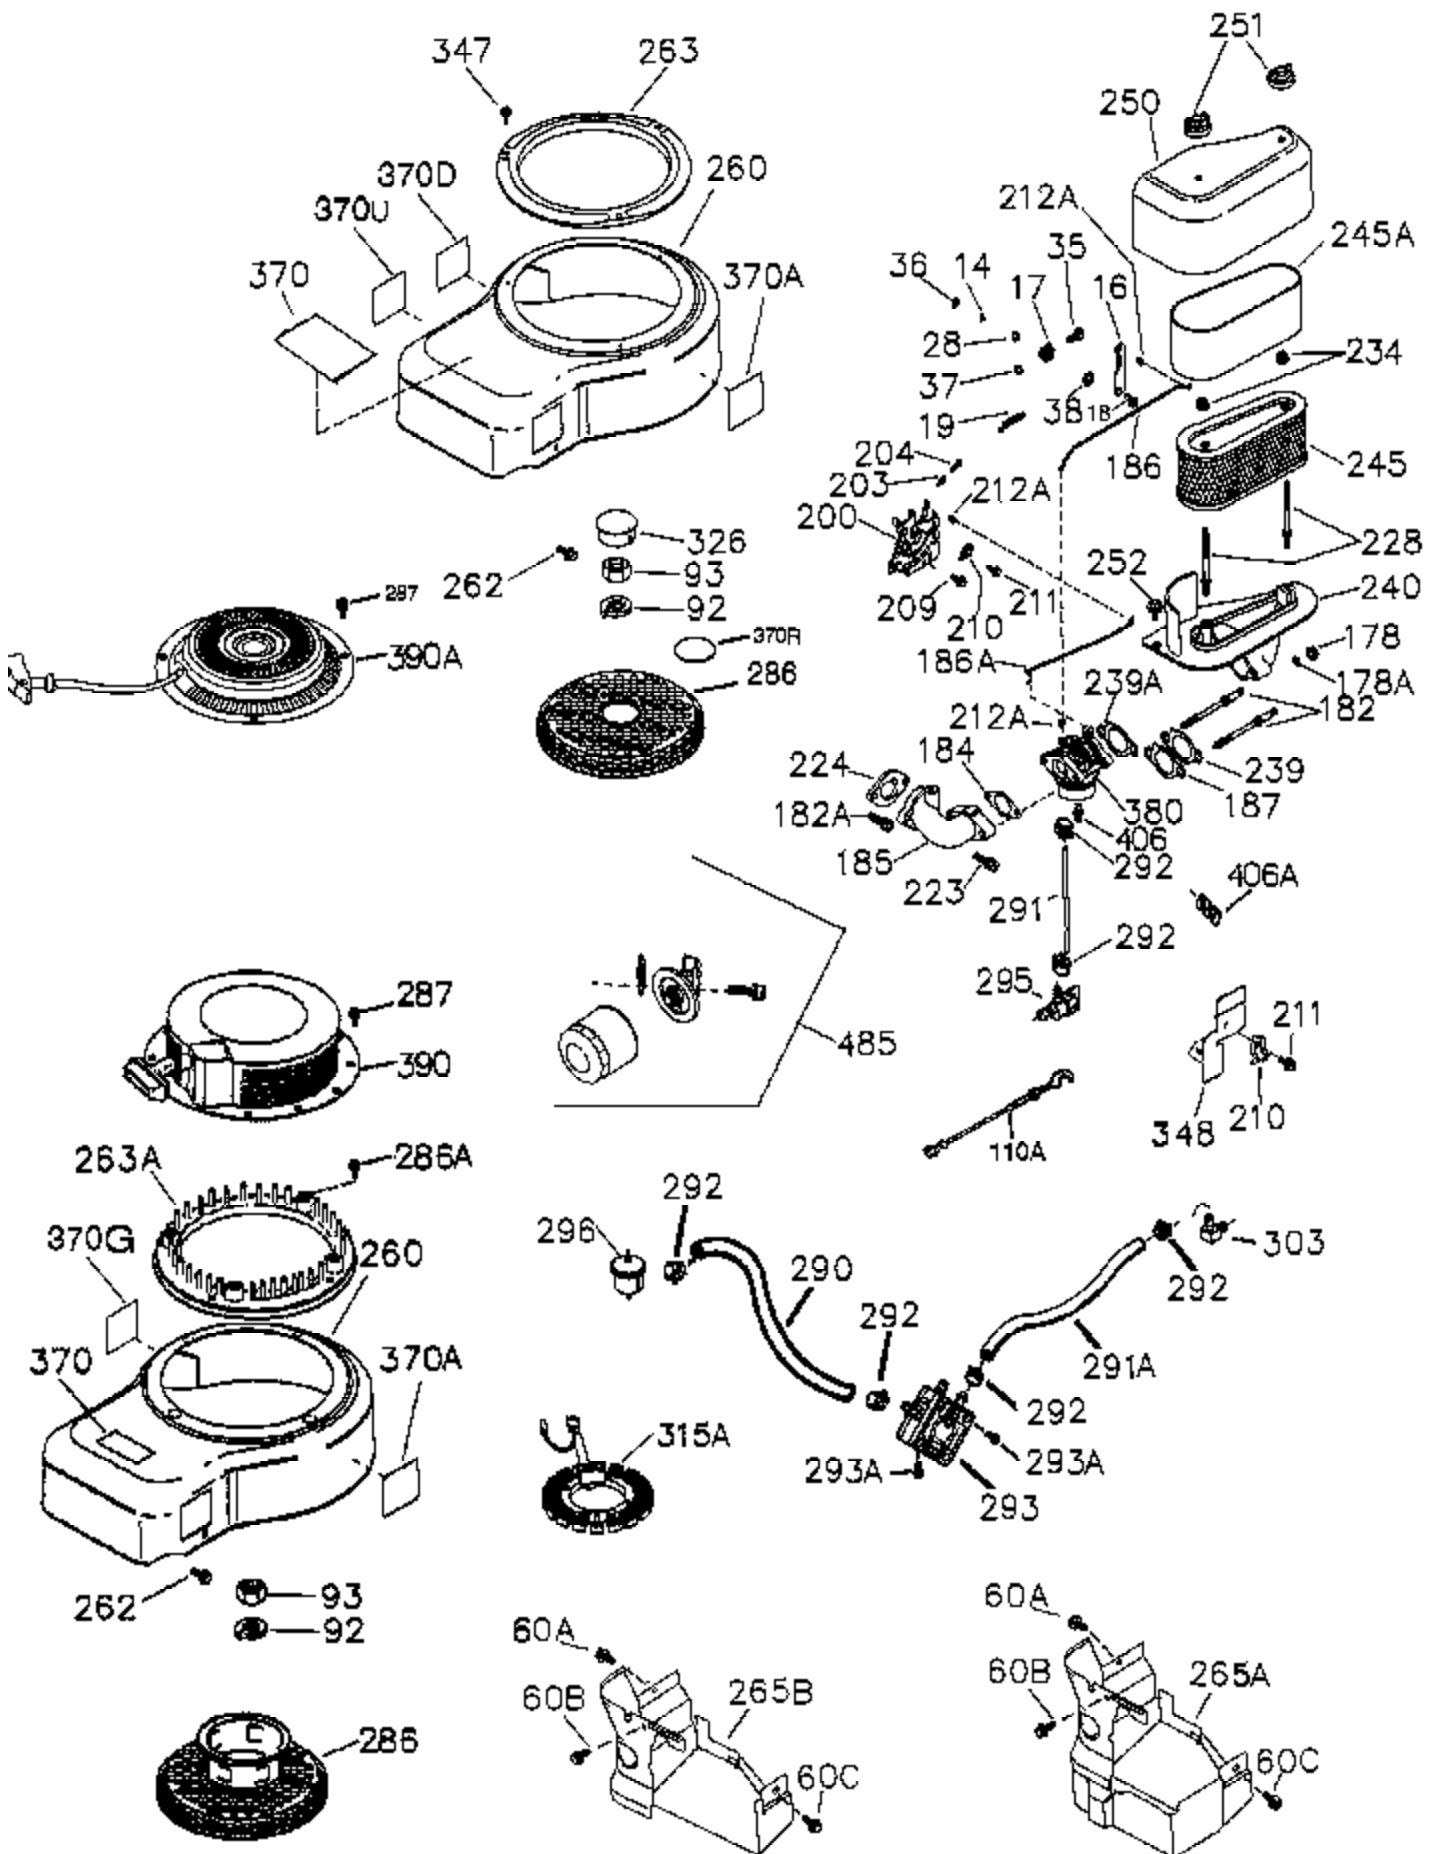

Ref #	Part Number	Qty	Description
14	28277	2	Washer
16	36346A	1	Governor Lever
17	29916	1	Governor Lever Clamp
18	651028	1	Screw, Torx T-15, 8-32 x 3/8"
19	36414	1	Extension Spring
28	30322	1	Lock Nut, 8-32
35	29826	1	Screw, 10-32 x 3/4"
36	29918	1	Lock Washer
37	29216	1	Lock Nut
38	29642	1	Retaining Ring
60C	650737	1	Screw, 1/4-20 x 1/2"
60B	650867	1	Screw, 10-24 x 1/2"
60A	650781	1	Screw, 5-16/18 x 11/16"
92	650666	1	Lock Washer
93	650594	1	Flywheel Nut
110A	36917	1	Ground Wire
178	650928	2	Lock Nut, 1/4-20
182	650925A	2	Carburetor Mounting Stud
184	36352	1	* Carburetor To Intake Pipe Gasket
185	36852	1	Intake Pipe
186	36354	1	Governor Link
200	36233	1	Control Bracket (Incl. 212A)
209	650902	2	Screw, 10-32 x 7/16"
210	27793	2	Conduit Clip
211	28942	2	Screw, 10-32 x 3/8"
212A	36288	1	Bushing
223	650975	2	Screw, Torx T-30, 5/16-18 x 1-9/32"
224	36490	1	* Intake Pipe Gasket
228	650977	2	Air Cleaner Stud
234	650825	2	Nut & Lock Washer, 1/4-20
239	36358	1	* Air Cleaner Gasket
240	36355	1	Air Cleaner Body (Incl. 228 & 239)
245	36356	1	Air Cleaner Filter (Incl. 229)
245A	36357	1	Air Cleaner Filter
250	36359	1	Air Cleaner Cover
251	650886	2	Wing Nut, 1/4-20
252	650976	1	Screw, 1/4-20 x 19/32"
260	36347	1	Blower Housing
262	650737	3	Screw, 1/4-20 x 1/2"
263	36367	1	Trim Ring
286	36343	1	Cup & Screen
290	30705	1	Fuel Line
292	26460	2	Fuel Line Clamp
296	34279B	1	Fuel Filter (Incl. 292)
326	36210	1	Screen Plug
347	650949	3	Screw, 10-32 x 9/16"
348	36383	1	Remote Choke Bracket
370G	35274	1	Oil Instruction Decal
370	36261	1	Name Decal
380	640034	1	Carburetor (Incl. 184 & 212A)
394A	650982	1	Washer
406	611221	1	Fuel Shut-Off Solenoid
406A	36918	1	Solenoid Spring