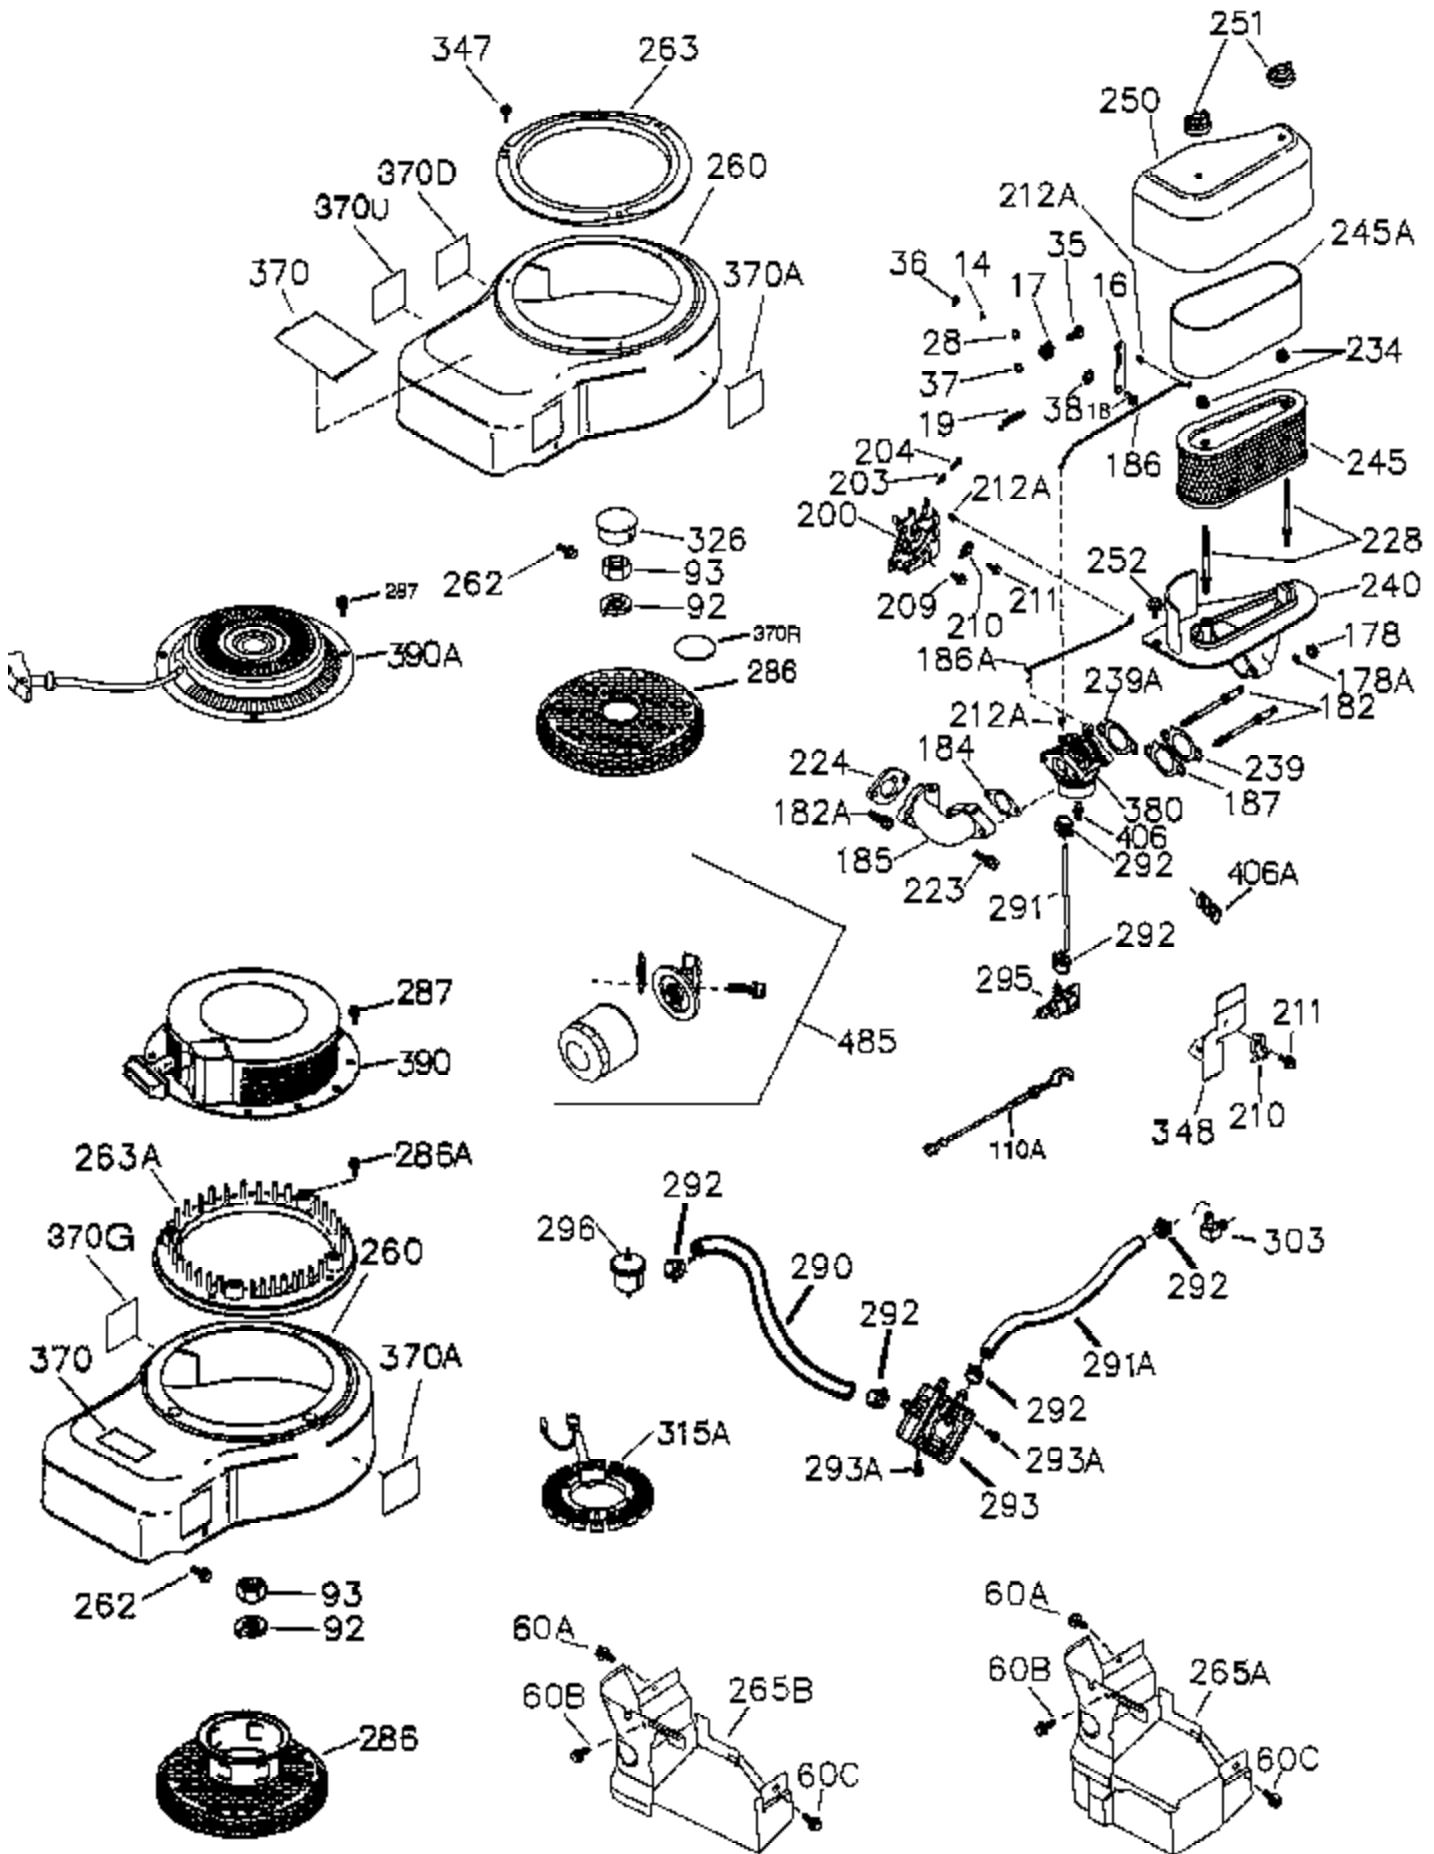

Ref #	Part Number	Qty	Description
14	28277	2	Washer
16	36346A	1	Governor Lever (Incl. 212A)
17	29916	1	Governor Lever Clamp
18	651028	1	Screw, Torx T-15, 8-32 x 3/8"
19	36414	1	Extension Spring
28	30322	1	Lock Nut, 8-32
35	29826	1	Screw, 10-32 x 3/4"
36	29918	1	Lock Washer
37	29216	1	Lock Nut, 10-32
38	29642	1	Retaining Ring
60B	650867	1	Screw, 10-24 x 1/2"
60C	650737	1	Screw, 1/4-20 x 1/2"
60A	650781	1	Screw, 5/16-18 x 11/16"
92	650666	1	Lock Washer
93	650594	1	Flywheel Nut
178	650928	2	Lock Nut, 1/4-20
182	650925A	2	Carburetor Mounting Stud
184	36352	1	* Carburetor To Intake Pipe Gasket
185	36489	1	Intake Pipe
186A	36353	1	Choke Link
186	36354	1	Governor Link
200	36360	1	Control Bracket (Incl. 203,204,212A)
203	33802	1	Compression Spring
204	650777	1	Screw, 6-32 x 21/32"
209	650902	2	Screw, 10-32 x 7/16"
210	27793	1	Conduit Clip
211	28942	1	Screw, 10-32 x 3/8"
212A	36288	3	Bushing
223	650975	2	Screw, Torx T-30, 5/16-18 x 1-9/32"
224	36490	1	* Intake Pipe Gasket
228	650977	2	Air Cleaner Stud
234	650825	2	Nut & Lock Washer, 1/4-20
239	36358	1	* Air Cleaner Gasket
240	36355	1	Air Cleaner Body (Incl. 228 & 239)
245	36356	1	Air Cleaner Filter (Incl. 229)
245A	36357	1	Air Cleaner Filter
250	36359	1	Air Cleaner Cover
251	650886	2	Wing Nut, 1/4-20
252	650976	1	Screw, 1/4-20 x 19/32"
260	36347	1	Blower Housing
262	650737	3	Screw, 1/4-20 x 1/2"
263	36367	1	Trim Ring
286	36343	1	Cup & Screen
290	30705	1	Fuel Line
292	26460	2	Fuel Line Clamp
296	34279B	1	Fuel Filter (Incl. 292)
326	36210	1	Screen Plug
347	650949	3	Screw, 10-32 x 9/16"
370	36261	1	Instruction Decal
370A	35274	1	Instruction Decal
380	640000	1	Carburetor (Incl. 184 & 212A)
394A	650982	1	Washer