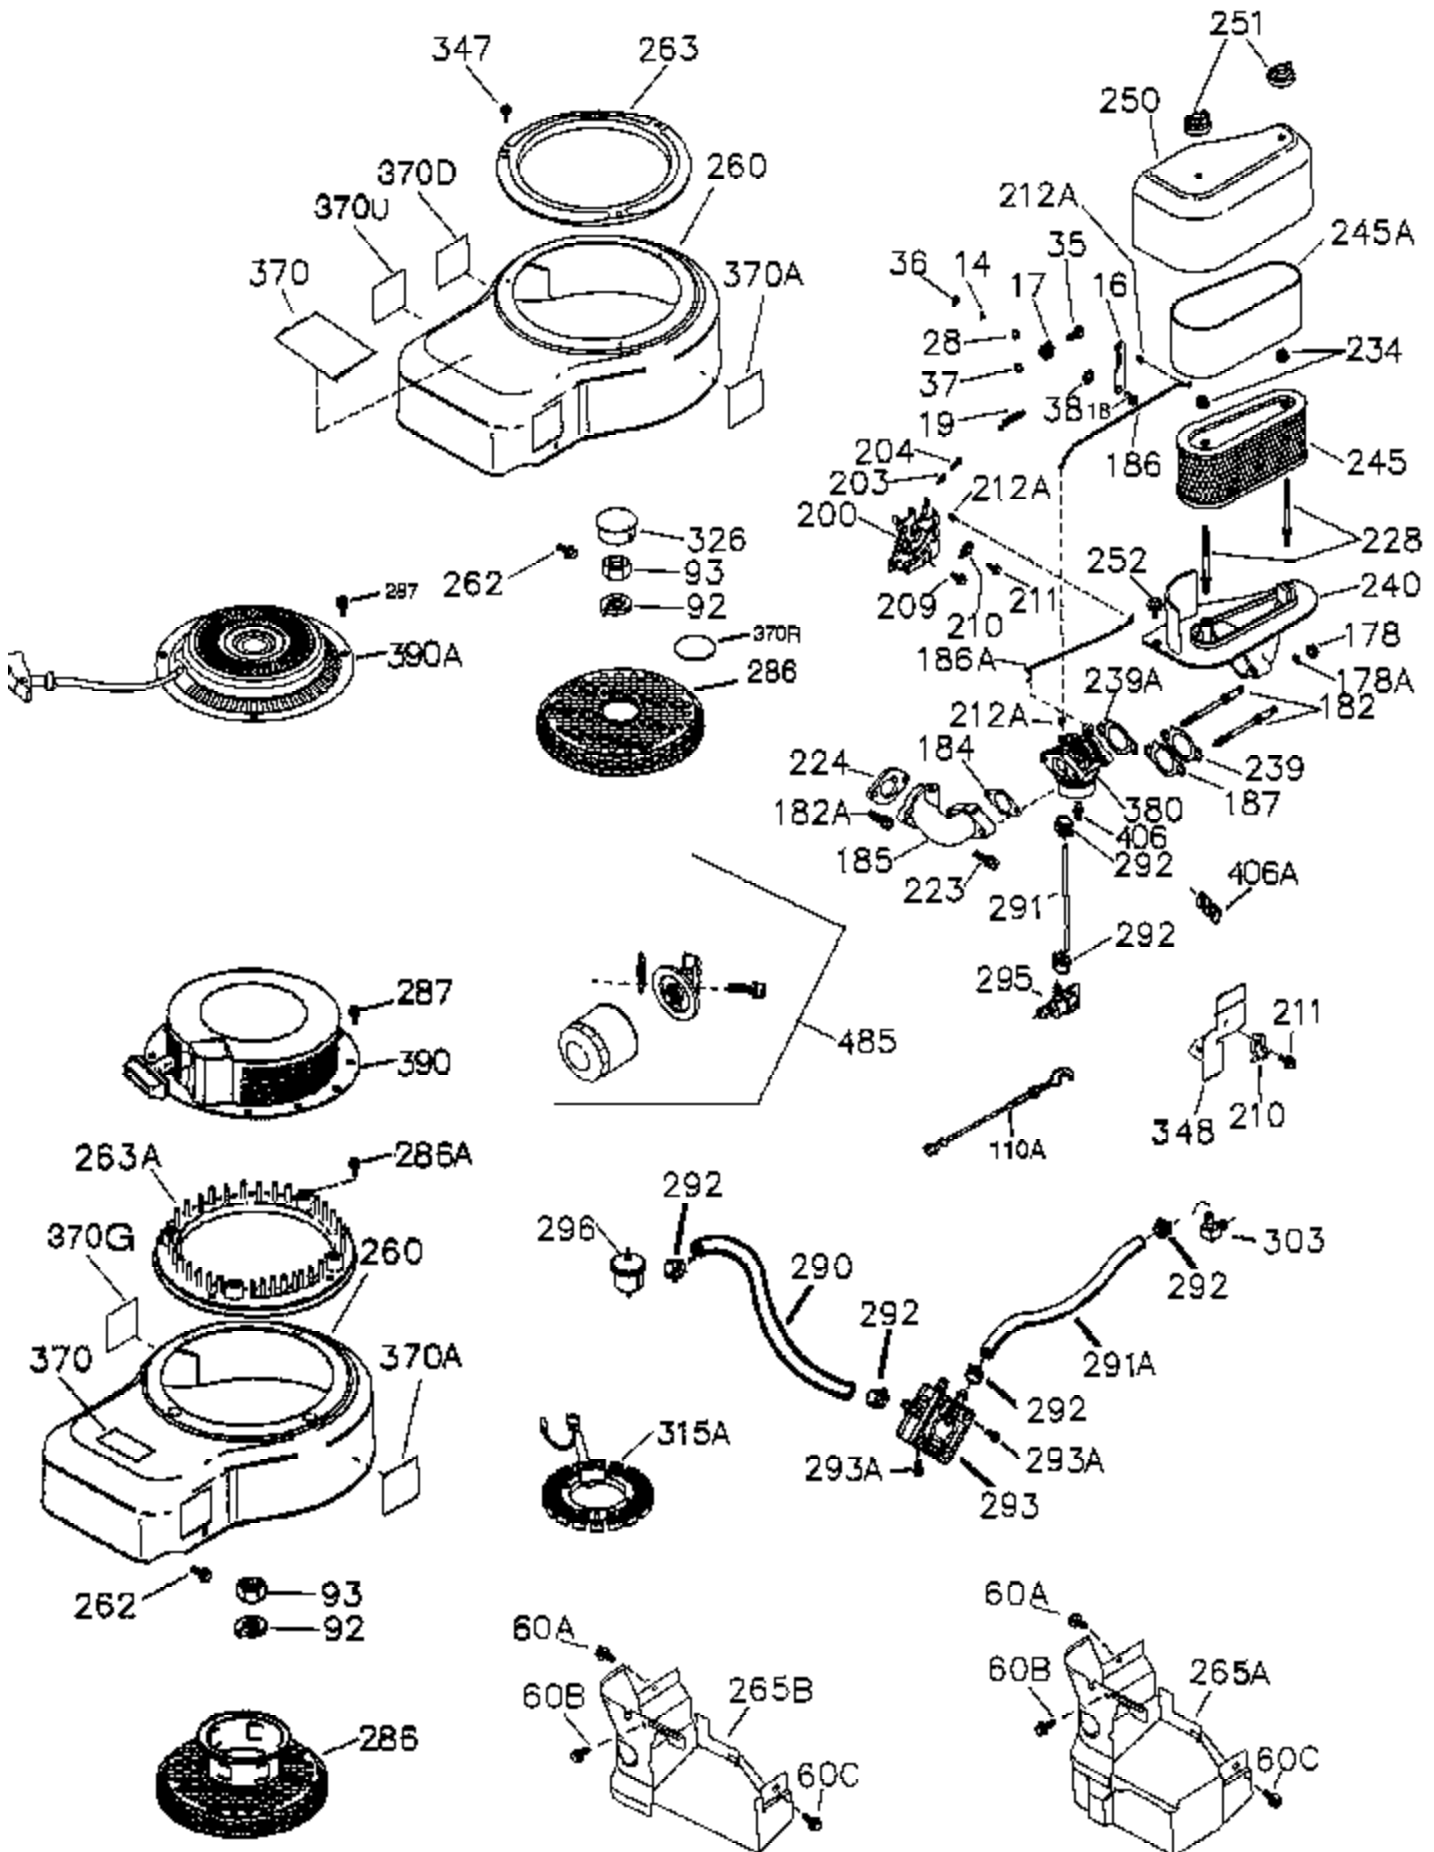

Ref #	Part Number	Qty	Description
14	28277	2	Washer
16	36346A	1	Governor Lever (Incl. 212A)
17	29916	1	Governor Lever Clamp
18	651028	1	Screw, Torx T-15, 8-32 x 3/8"
19	36414	1	Extension Spring
28	30322	1	Lock Nut, 8-32
35	29826	1	Screw, 10-32 x 3/4"
36	29918	1	Lock Washer
37	29216	1	Lock Nut, 10-32
38	29642	1	Retaining Ring
60B	650867	1	Screw, 10-24 x 1/2"
60A	650781	1	Screw, 5/16-18 x 11/16"
92	650666	1	Lock Washer
93	650594	1	Flywheel Nut
178	650928	2	Lock Nut, 1/4-20
182	650925A	2	Carburetor Mounting Stud
184	36352	1	* Carburetor To Intake Pipe Gasket
185	36852	1	Intake Pipe
186	36354	1	Governor Link
186A	36353	1	Choke Link
200	36360	1	Control Bracket (Incl. 203,204,212A)
203	33802	1	Compression Spring
204	650777	1	Screw, 6-32 x 21/32"
209	650902	2	Screw, 10-32 x 7/16"
210	27793	1	Conduit Clip
211	28942	1	Screw, 10-32 x 3/8"
212A	36288	3	Bushing
223	650975	2	Screw, Torx T-30, 5/16-18 x 1-9/32"
224	36490	1	* Intake Pipe Gasket
228	650977	2	Air Cleaner Stud
229	650825	2	Nut & Lock Washer, 1/4-20
239	36358	1	* Air Cleaner Gasket
240	36355	1	Air Cleaner Body (Incl. 228 & 239)
245	36356	1	Air Cleaner Filter (Incl. 229)
245A	36357	1	Air Cleaner Filter
250	36359	1	Air Cleaner Cover
251	650886	2	Wing Nut, 1/4-20
252	650976	1	Screw, 1/4-20 x 19/32"
260	36529	1	Blower Housing
262	650737	3	Screw, 1/4-20 x 1/2"
263A	36527A	1	Recoil Adapter
286	36526A	1	Cup & Screen
287	30063	3	Screw, Torx T-30, 1/4-20 x 1/2"
287	650737	4	Screw, 1/4-20 x 1/2"
290	30705	1	Fuel Line
292	26460	2	Fuel Line Clamp
296	34279B	1	Fuel Filter (Incl. 292)
370G	35274	1	Oil Instruction Decal
370	36261	1	Identification Decal
380	640034	1	Carburetor (Incl. 184 & 212A)
390	590714	1	Rewind Starter