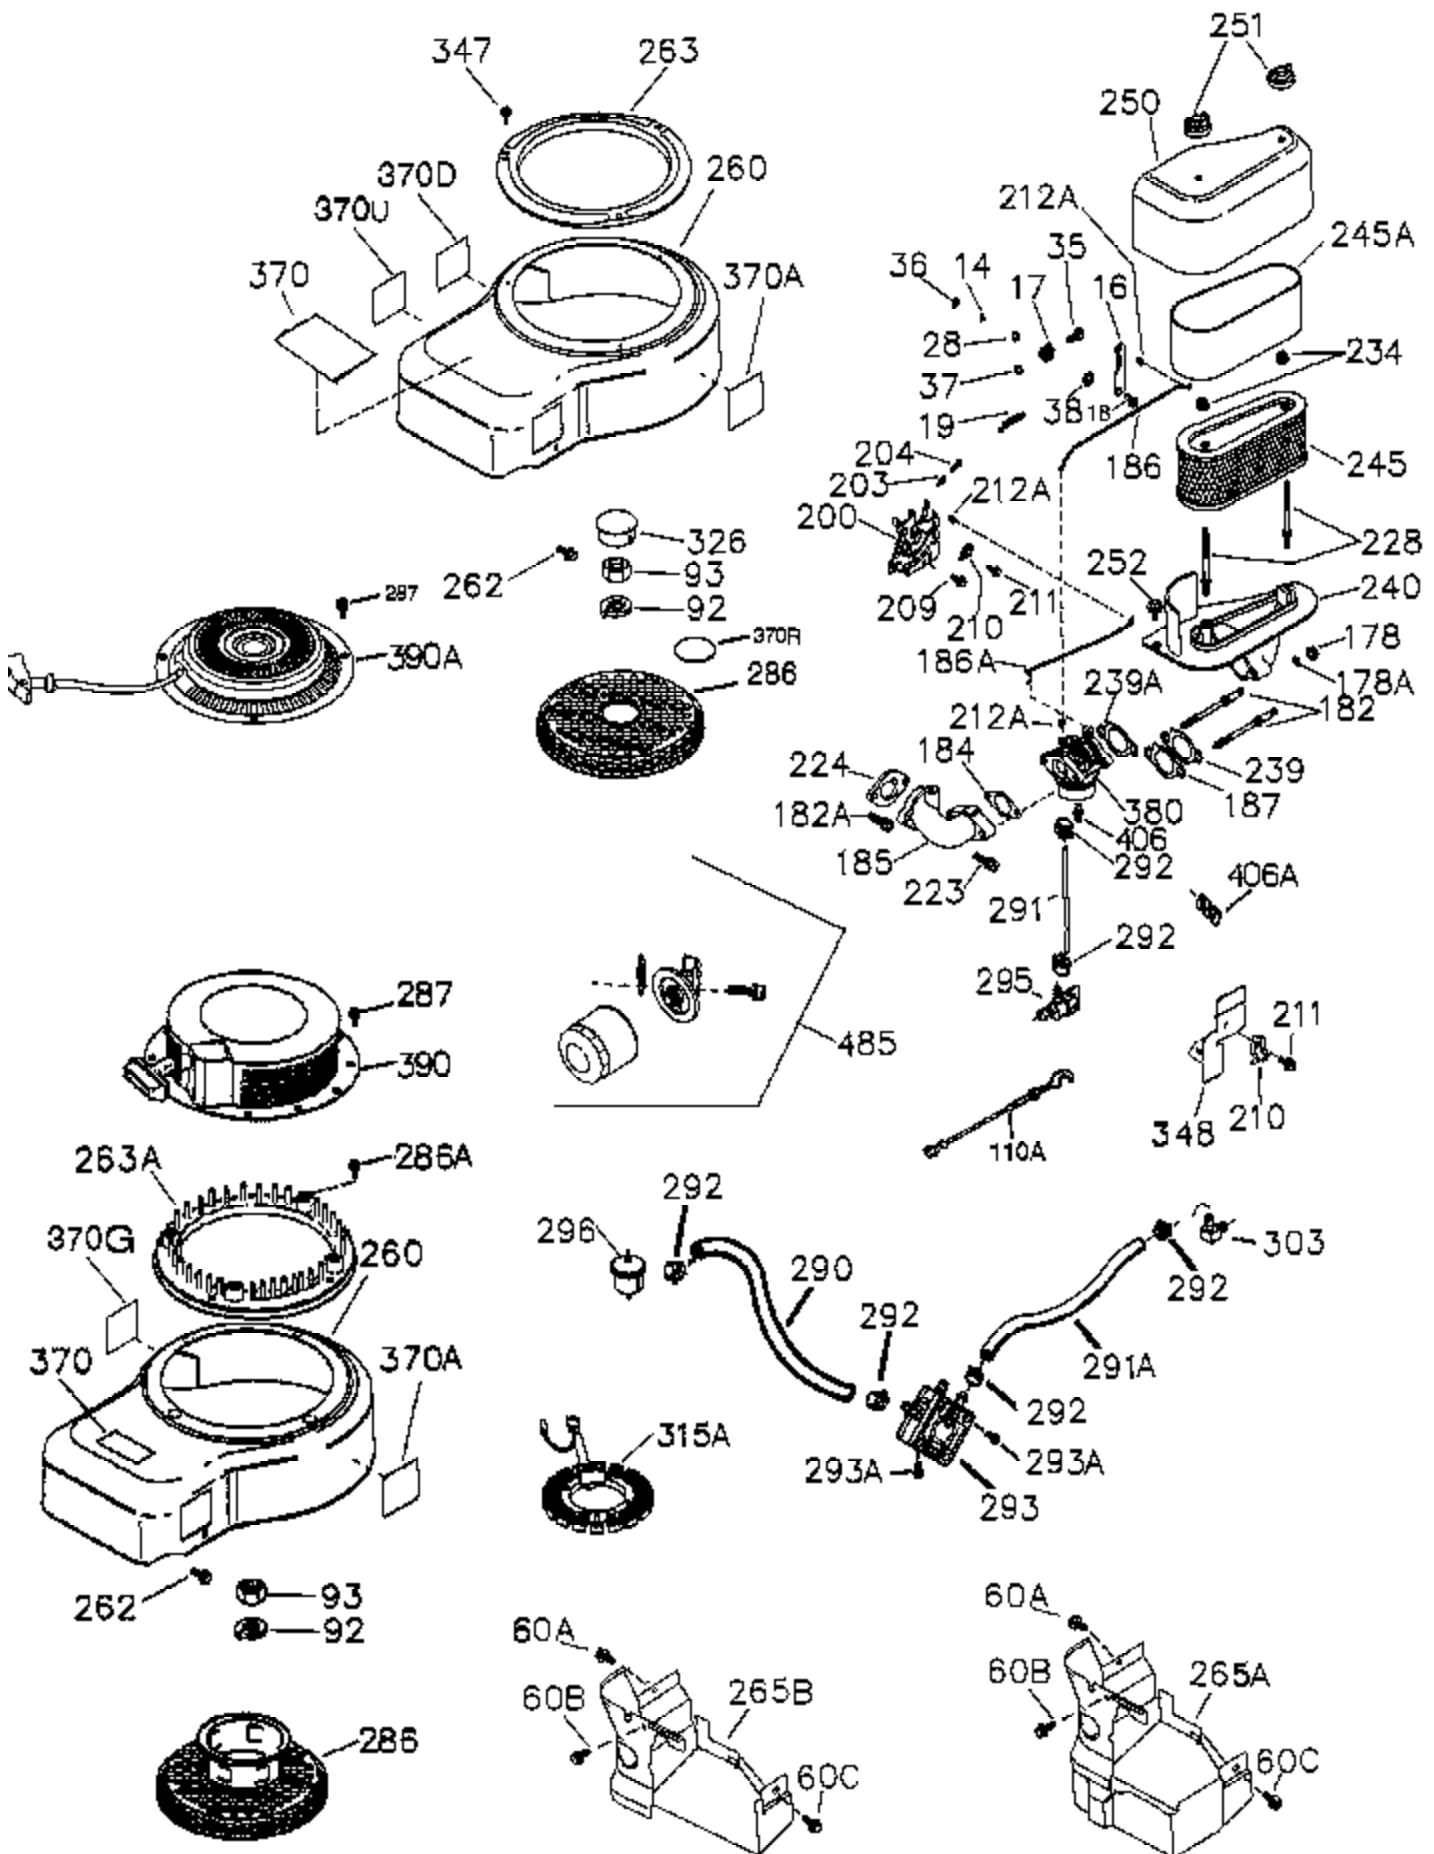

Ref #	Part Number	Qty	Description
14	28277	2	Washer
16	36346A	1	Governor Lever (Incl. 212A)
17	29916	1	Governor Lever Clamp
18	651028	1	Screw, Torx T-15, 8-32 x 3/8"
19	36414	1	Extension Spring
28	30322	1	Lock Nut, 8-32
35	29826	1	Screw, 10-32 x 3/4"
36	29918	1	Lock Washer
37	29216	1	Lock Nut, 10-32
38	29642	1	Retaining Ring
60B	650867	1	Screw, 10-24 x 1/2"
60A	650781	1	Screw, 5-16/18 x 11/16"
92	650666	1	Lock Washer
93	650594	1	Flywheel Nut
110A	36917	1	Ground Wire
178	650928	2	Lock Nut, 1/4-20
182	650925A	2	Carburetor Mounting Stud
184	36352	1	* Carburetor To Intake Pipe Gasket
185	36852	1	Intake Pipe
186	36354	1	Throttle Link
200	36233	1	Control Bracket (Incl. 203,204,212A)
209	650902	2	Screw, 10-32 x 7/16"
210	27793	2	Conduit Clip
211	28942	2	Screw, 10-32 x 3/8"
212A	36288	1	Bushing
223	650975	2	Screw, Torx T-30, 5/16-18 x 1-9/32"
224	36490	1	* Intake Pipe Gasket
228	650977	2	Air Cleaner Stud
234	650825	2	Nut & Lock Washer, 1/4-20
239	36358	1	* Air Cleaner Gasket
240	36355	1	Air Cleaner Body (Incl. 228 & 239)
245A	36357	1	Air Cleaner Filter
245	36356	1	Air Cleaner Filter (Incl. 234)
250	36359	1	Air Cleaner Cover
251	650886	2	Wing Nut, 1/4-20
252	650976	1	Screw, 1/4-20 x 19/32"
260	36347	1	Blower Housing
262	650737	3	Screw, 1/4-20 x 1/2"
263	36367	1	Trim Ring
286	36343	1	Cup & Screen
290	30705	1	Fuel Line
292	26460	2	Fuel Line Clamp
296	34279B	1	Fuel Filter (Incl. 292)
326	36210	1	Screen Plug
347	650949	3	Screw, 10-32 x 9/16"
348	36383	1	Remote Choke Bracket
370	36261	1	Identification Decal
370G	35274	1	Oil Instruction Decal
380	640034	1	Carburetor (Incl. 184 & 212A)
394A	650982	1	Washer
406A	36918	1	Solenoid Spring
406	611221	1	Fuel Shut-Off Solenoid