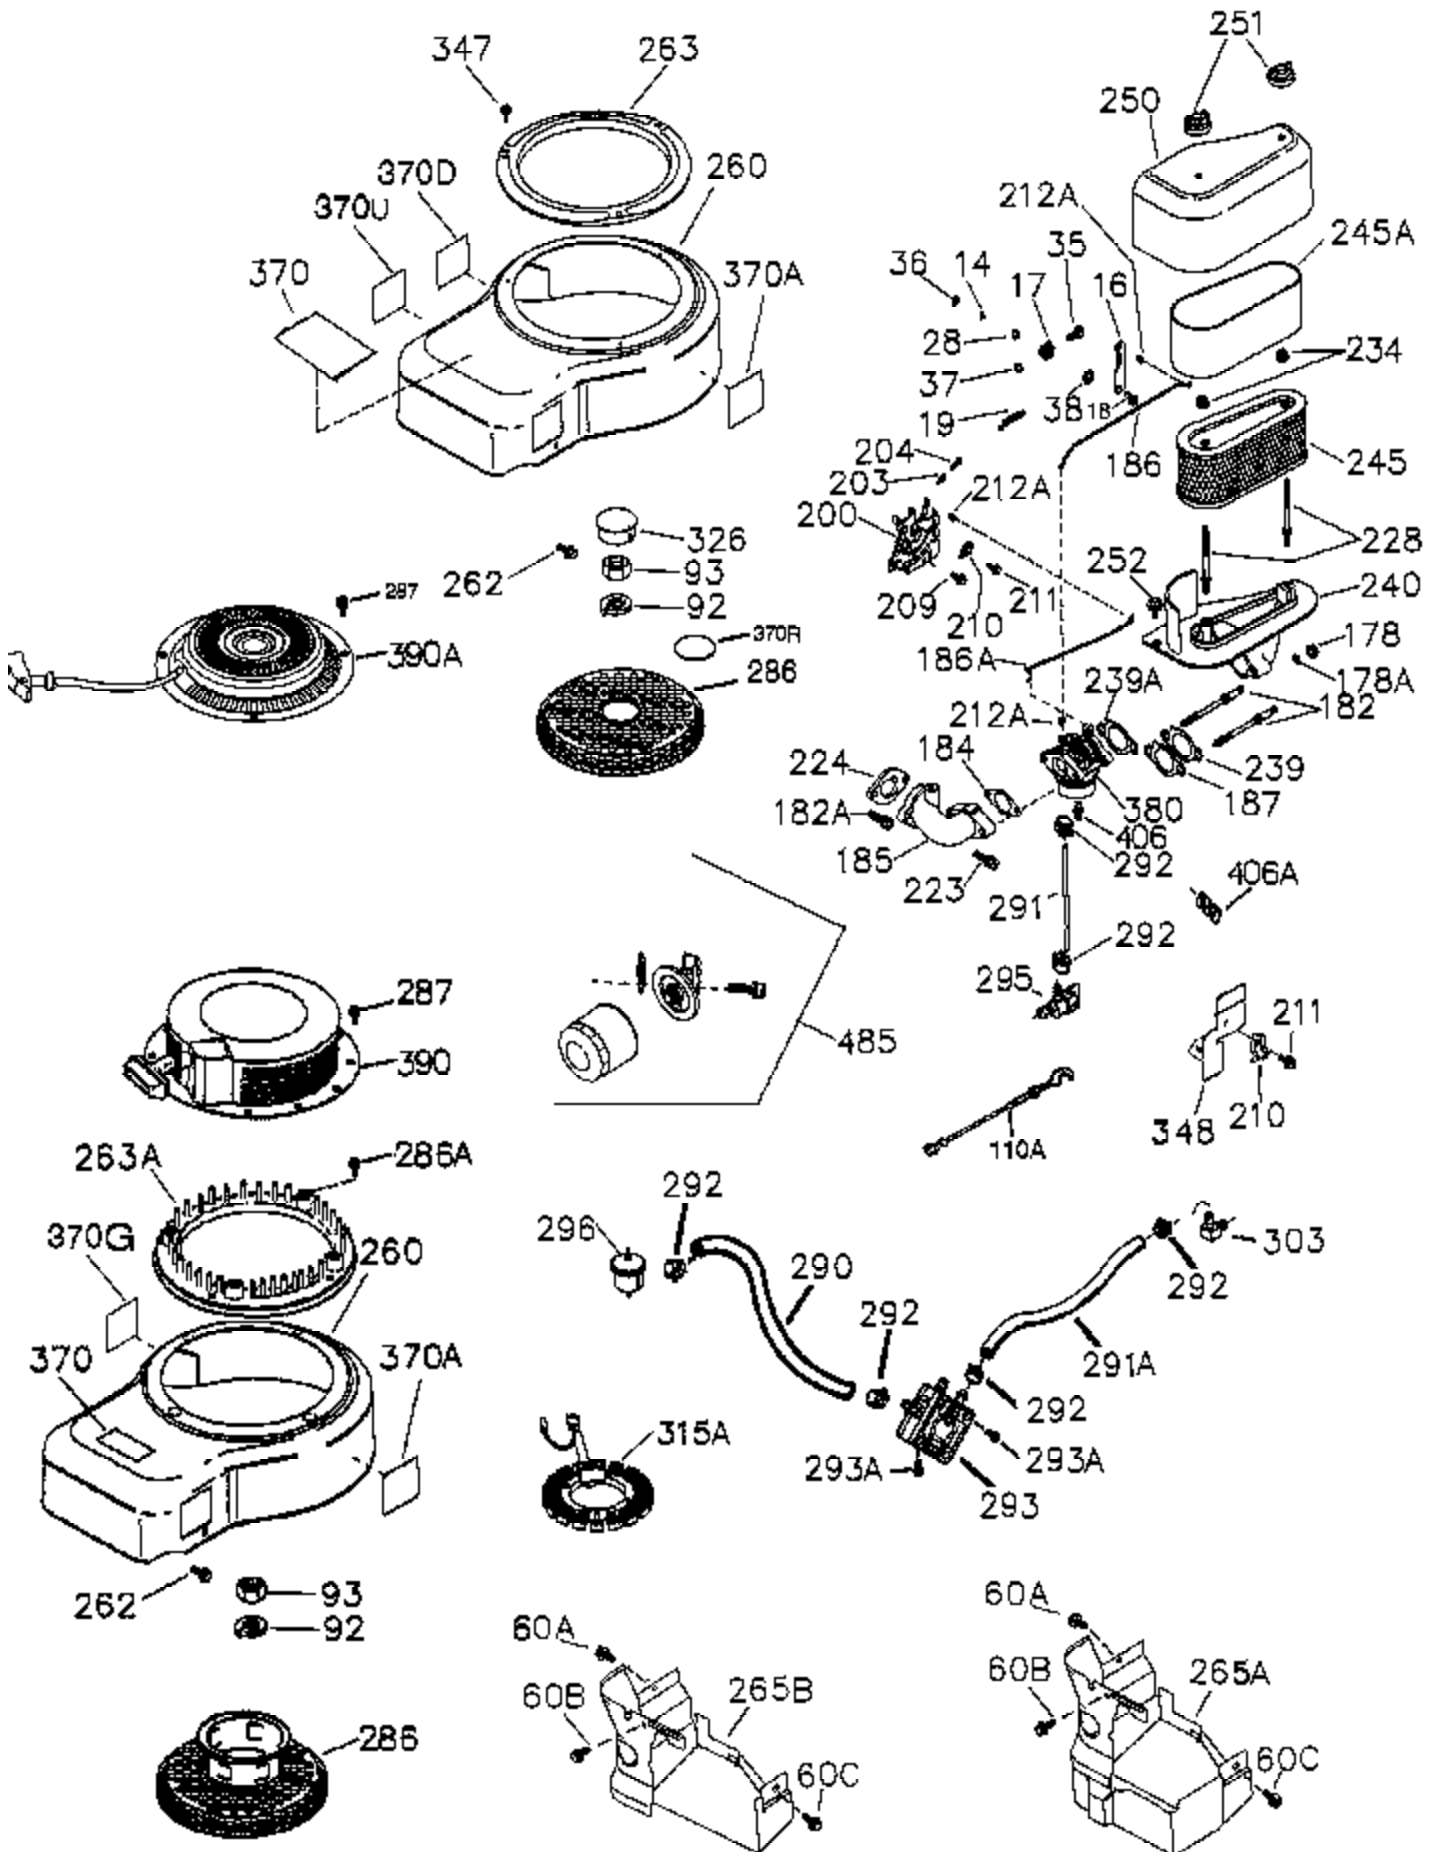

Ref #	Part Number	Qty	Description
14	28277	2	Washer
16	36346A	1	Governor Lever (Incl. 212A)
17	29916	1	Governor Lever Clamp
18	651028	1	Screw, T-15, 8-32 x 7/16"
19	36414	1	Extension Spring
28	30322	1	Lock Nut, 8-32
35	29826	1	Screw, 10-32 x 3/4"
36	29918	1	Lock Washer
37	29216	1	Lock Nut, 10-32
38	29642	1	Retaining Ring
60A	650781	1	Screw, 5/16-18 x 11/16"
60B	650867	1	Screw, 10-24 x 1/2"
60C	650737	1	Screw, 1/4-20 x 1/2"
92	650666	1	Lock Washer
93	650594	1	Flywheel Nut
178	650928	2	Lock Nut, 1/4-20
182	650925A	2	Carburetor Mounting Stud
184	36352	1	* Carburetor To Intake Pipe Gasket
185	36852	1	Intake Pipe
186	36354	1	Throttle Link
186A	36353	1	Choke Link
200	36360	1	Control Bracket (Incl. 203,204,212A)
203	36482	1	Compression Spring
204	651019	1	Screw, T-10, 6-32 x 41/64"
209	650902	2	Screw, 10-32 x 7/16"
210	27793	1	Conduit Clip
211	28942	1	Screw, 10-32 x 3/8"
212A	36288	1	Bushing
223	650975	2	Screw, T-30, 5/16-18 x 1-9/32"
224	36490	1	* Intake Pipe Gasket
228	650977	2	Air Cleaner Stud
234	650825	2	Nut & Lock Washer, 1/4-20
239	36358	1	* Air Cleaner Gasket
240	36355	1	Air Cleaner Body (Incl. 228 & 239)
245	36356	1	Air Cleaner Filter (Incl. 234)
245A	36357	1	Air Cleaner Filter
250	36359	1	Air Cleaner Cover
251	650886	2	Wing Nut, 1/4-20
252	650976	1	Screw, 1/4-20 x 19/32"
260	37174	1	Blower Housing
262	650737	3	Screw, 1/4-20 x 1/2"
263	36367	1	Trim Ring
286	37173	1	Cup & Screen
286A	30063	3	Screw, T-30, 1/4-20 x 1/2"
287	650561	3	Screw, 1/4-20 x 19/32"
291	30705	1	Fuel Line
292	26460	2	Fuel Line Clamp
296	34279B	1	Fuel Filter (Incl. 292)
370G	35274	1	Oil Instruction Decal
380	640034	1	Carburetor (Incl. 184 & 212A)
390	590751	1	Recoil Starter