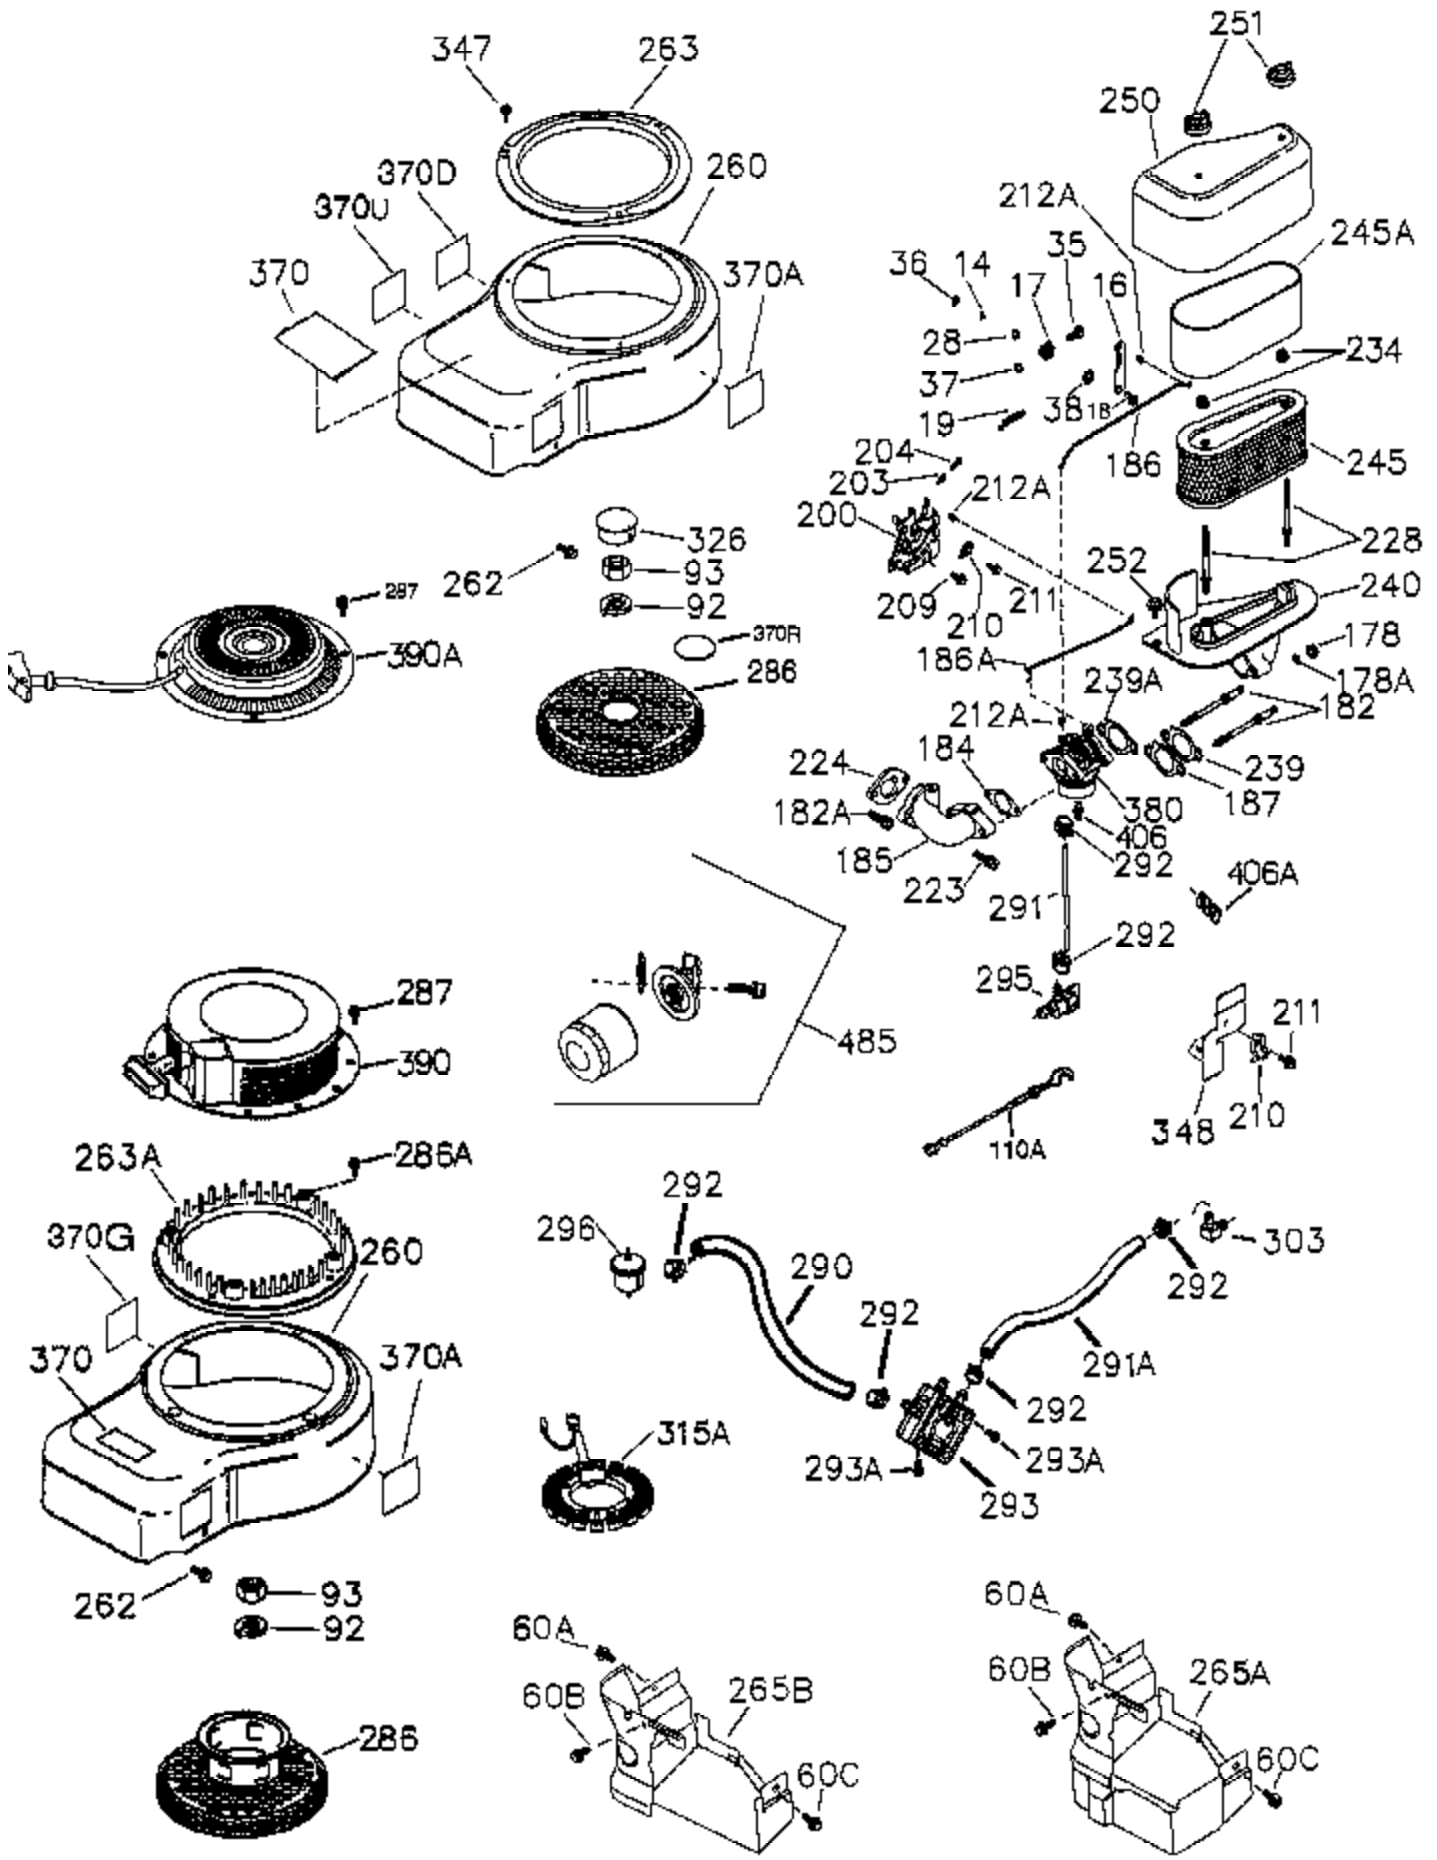

Ref #	Part Number	Qty	Description
14	28277	2	Washer
16	36346A	1	Governor Lever (Incl. 212A)
17	29916	1	Governor Lever Clamp
18	651028	1	Screw, Torx T-15, 8-32 x 3/8"
19	36414	1	Extension Spring
28	30322	1	Lock Nut, 8-32
35	29826	1	Screw, 10-32 x 3/4"
36	29918	1	Lock Washer
37	29216	1	Lock Nut, 10-32
38	29642	1	Retaining Ring
60B	650867	1	Screw, 10-24 x 1/2"
60A	650781	1	Screw, 5/16-18 x 11/16"
92	650666	1	Lock Washer
93	650594	1	Flywheel Nut
178	650928	2	Lock Nut, 1/4-20
182	650925A	2	Carburetor Mounting Stud
184	36352	1	* Carburetor To Intake Pipe Gasket
185	36852	1	Intake Pipe
186	36354	1	Governor Link
186A	36353	1	Choke Link
200	36360	1	Control Bracket (Incl. 203,204,212A)
203	33802	1	Compression Spring
204	650777	1	Screw, 6-32 x 21/32"
209	650902	2	Screw, 10-32 x 7/16"
210	27793	1	Conduit Clip
211	28942	1	Screw, 10-32 x 3/8"
212A	36288	3	Bushing
223	650975	2	Screw, Torx T-30, 5/16-18 x 1-9/32"
224	36490	1	* Intake Pipe Gasket
228	650977	2	Air Cleaner Stud
229	650825	2	Nut & Lock Washer, 1/4-20
239	36358	1	* Air Cleaner Gasket
240	36355	1	Air Cleaner Body (Incl. 228 & 239)
245	36356	1	Air Cleaner Filter (Incl. 229)
245A	36357	1	Air Cleaner Filter
250	36359	1	Air Cleaner Cover
251	650886	2	Wing Nut, 1/4-20
252	650976	1	Screw, 1/4-20 x 19/32"
260	37174	1	Blower Housing
262	650737	3	Screw, 1/4-20 x 1/2"
263A	36367	1	Recoil Adapter
286A	650561	4	Screw, 1/4-20 x 19/32"
286	37173	1	Cup & Screen
287A	30063	3	Screw, Torx T-30, 1/4-20 x 1/2"
290	30705	1	Fuel Line
292	26460	2	Fuel Line Clamp
296	34279B	1	Fuel Filter (Incl. 292)
370G	35274	1	Oil Instruction Decal
380	640034	1	Carburetor (Incl. 184 & 212A)
390	590751	1	Rewind Starter