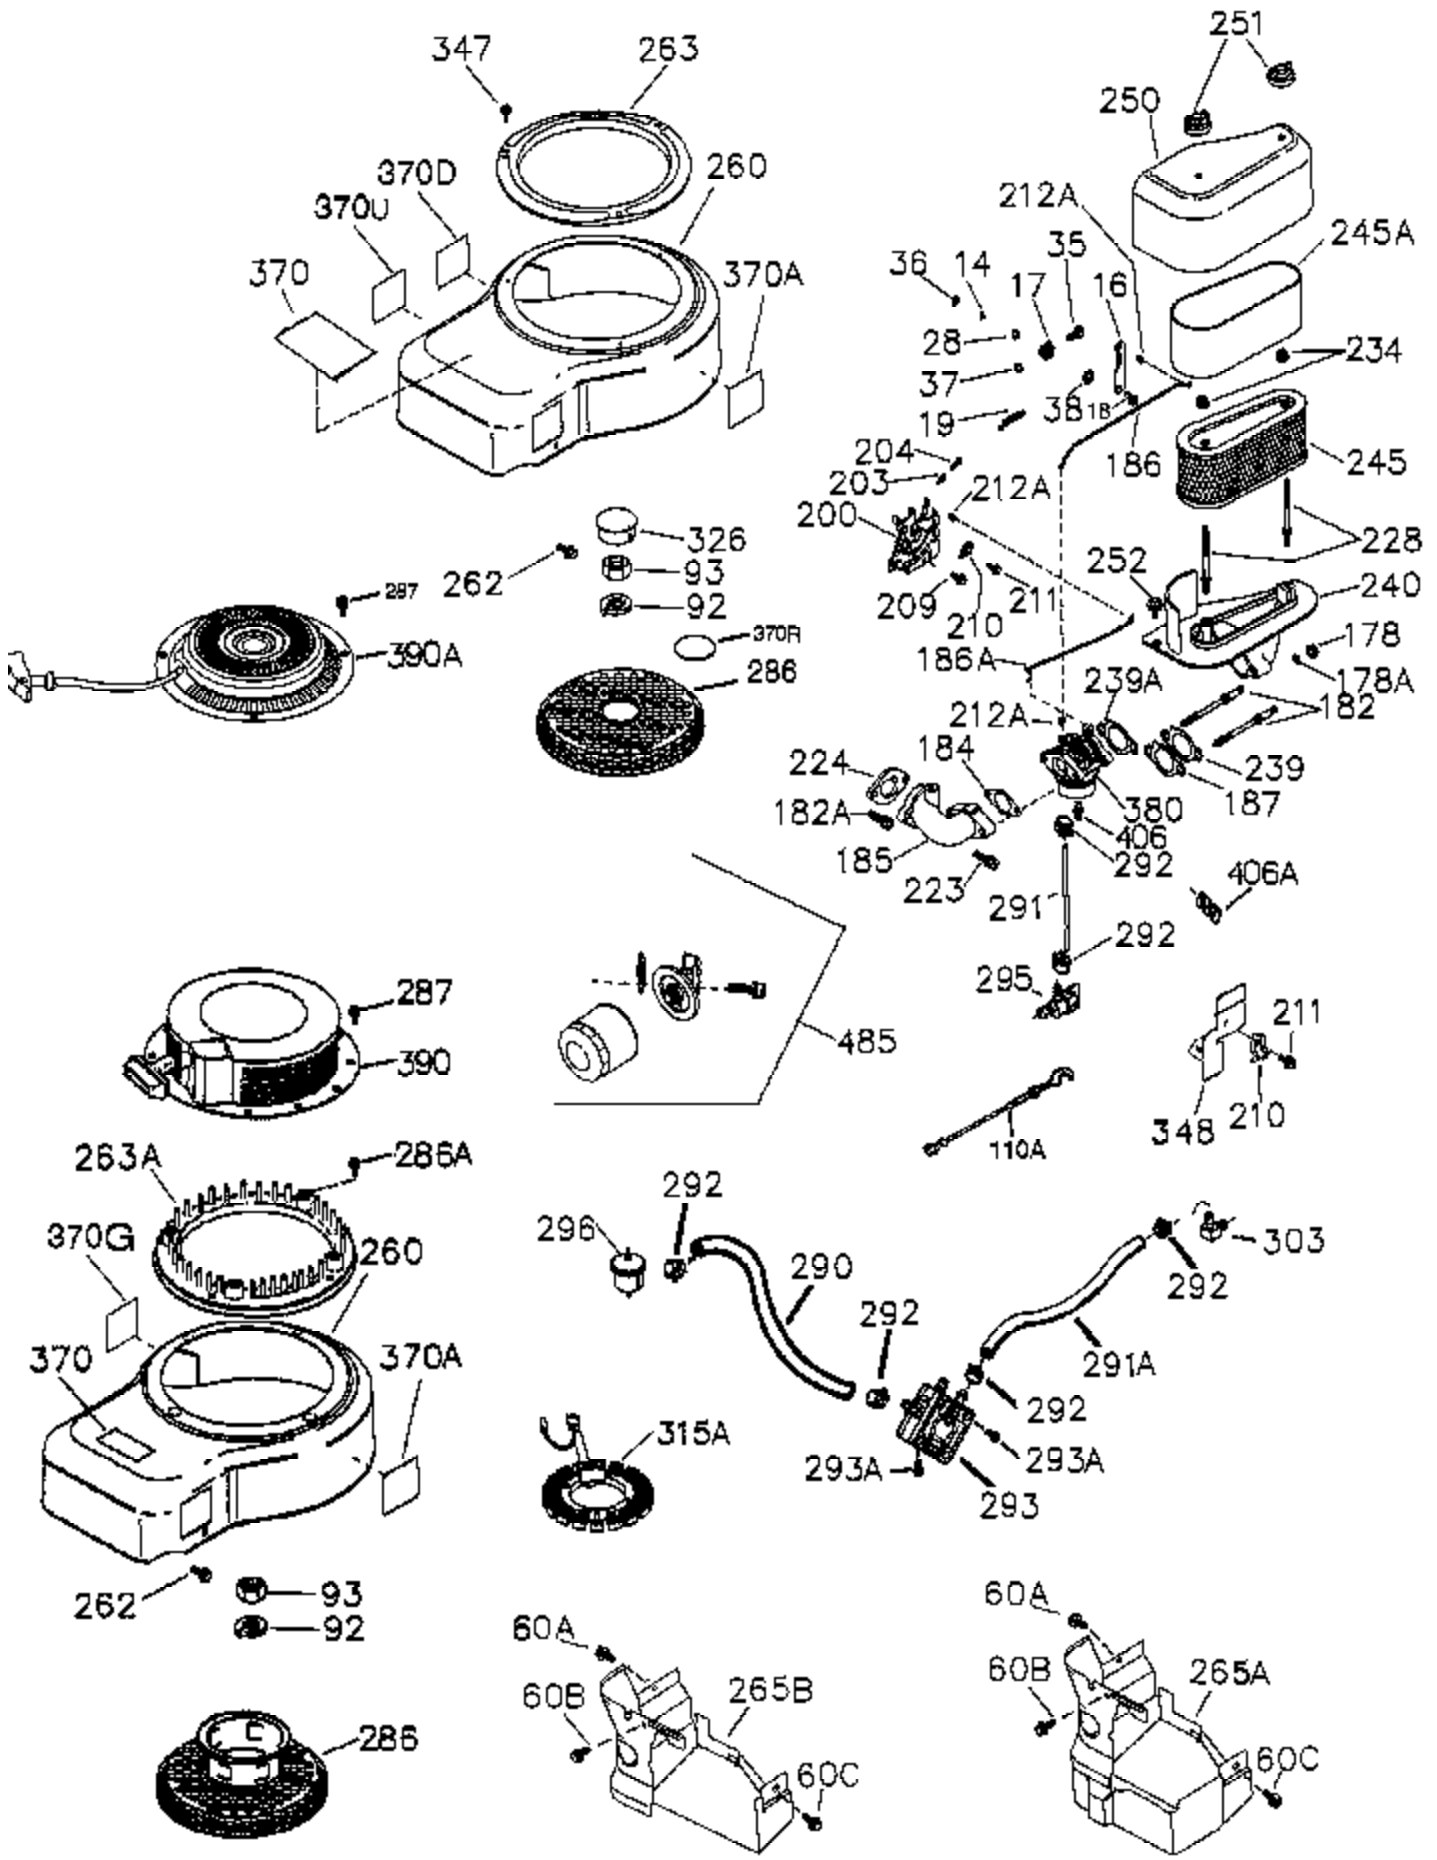

Ref #	Part Number	Qty	Description
14	28277	2	Washer
16	36346A	1	Governor Lever (Incl. 212A)
17	29916	1	Governor Lever Clamp
18	651028	1	Screw, Torx T-15, 8-32 x 3/8"
19	36414	1	Extension Spring
28	30322	1	Lock Nut, 8-32
35	29826	1	Screw, 10-32 x 3/4"
36	29918	1	Lock Washer
37	29216	1	Lock Nut, 10-32
38	29642	1	Retaining Ring
60A	650781	1	Screw, 5/16-18 x 11/16"
60B	650867	1	Screw, 10-24 x 1/2"
60C	650737	1	Screw, 1/4-20 x 1/2"
92	650666	1	Lock Washer
93	650594	1	Flywheel Nut
178	650928	2	Lock Nut, 1/4-20
182	650925A	2	Carburetor Mounting Stud
184	36352	1	* Carburetor To Intake Pipe Gasket
185	36852	1	Intake Pipe
186	36354	1	Throttle Link
186A	36353	1	Choke Link
200	36360	1	Control Bracket (Incl. 203,204,212A)
203	33802	1	Compression Spring
204	650777	1	Screw, 6-32 x 21/32"
209	650902	2	Screw, 10-32 x 7/16"
210	27793	1	Conduit Clip
211	28942	1	Screw, 10-32 x 3/8"
212A	36288	1	Bushing
223	650975	2	Screw, Torx T-30, 5/16-18 x 1-9/32"
224	36490	1	* Intake Pipe Gasket
228	650977	2	Air Cleaner Stud
234	650825	2	Nut & Lock Washer, 1/4-20
239	36358	1	* Air Cleaner Gasket
240	36355	1	Air Cleaner Body (Incl. 228 & 239)
245	36356	1	Air Cleaner Filter (Incl. 234)
245A	36357	1	Air Cleaner Filter
250	36359	1	Air Cleaner Cover
251	650886	2	Wing Nut, 1/4-20
252	650976	1	Screw, 1/4-20 x 19/32"
260	37174	1	Blower Housing
262	650737	3	Screw, 1/4-20 x 1/2"
263	36367	1	Trim Ring
286	37173	1	Cup & Screen
286A	650561	3	Screw, 1/4-20 x 19/32"
287	30063	3	Screw, Torx T-30, 1/4-20 x 1/2"
291	30705	1	Fuel Line
292	26460	2	Fuel Line Clamp
296	34279B	1	Fuel Filter (Incl. 292)
370G	35274	1	Oil Instruction Decal
380	640034	1	Carburetor (Incl. 184 & 212A)
390	590751	1	Recoil Starter