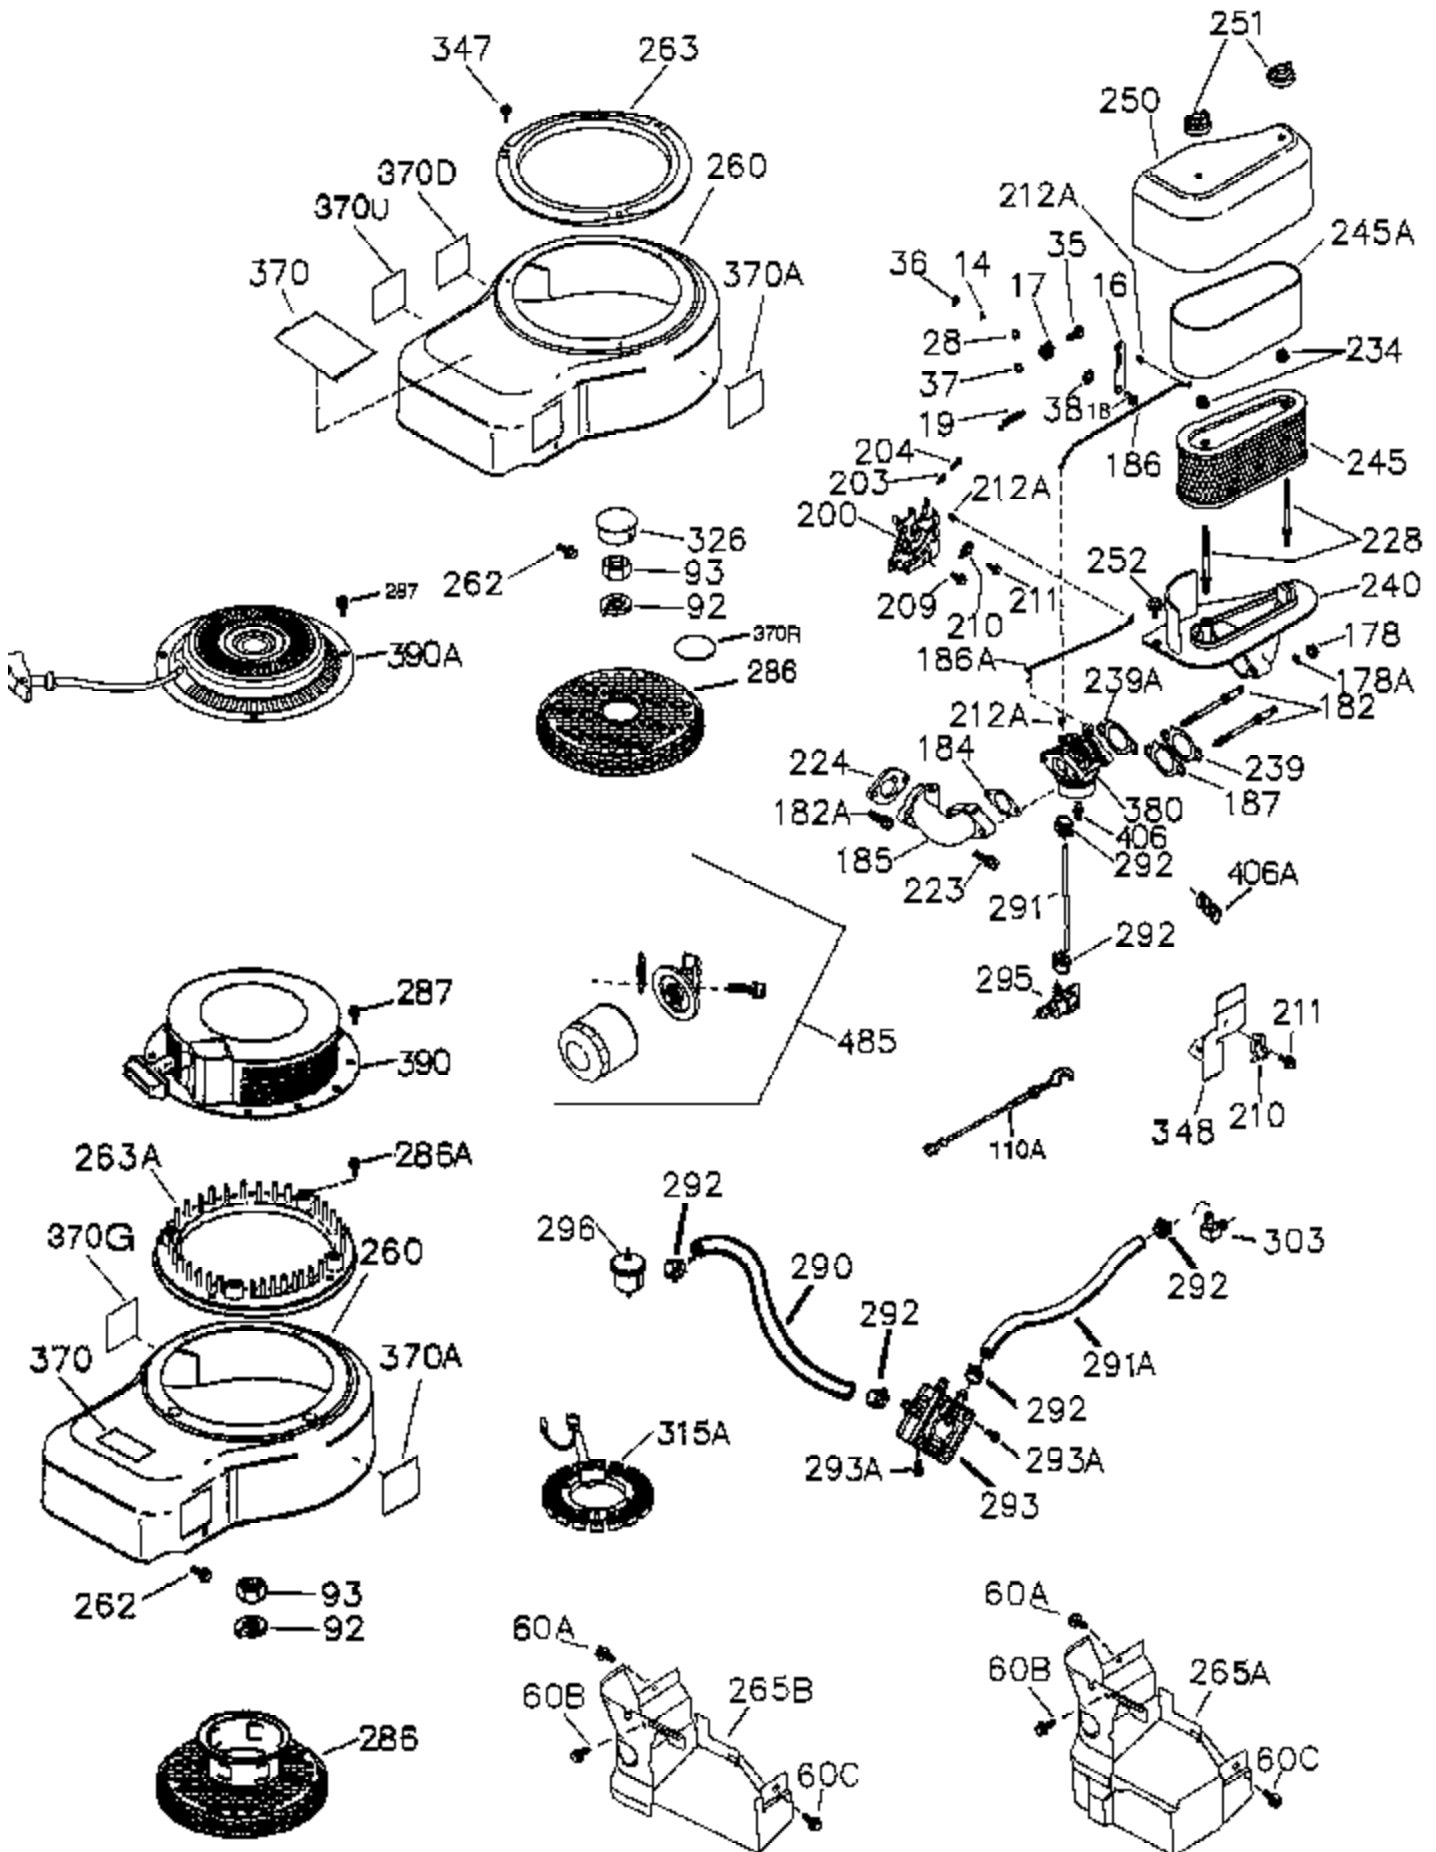

Ref #	Part Number	Qty	Description
14	651052	1	Washer
16	37801	1	Governor Lever
17	29916	1	Governor Lever Clamp
18	651028	1	Screw, T-15, 8-32 x 7/16"
19	37802	1	Extension Spring
28	30322	1	Lock Nut, 8-32
35	29826	1	Screw, 10-32 x 3/4"
36	29918	1	Lock Washer
37	29216	1	Lock Nut, 10-32
38	37109	1	Retaining Ring
60B	650867	1	Screw, 10-24 x 1/2"
60C	650737	1	Screw, 1/4-20 x 1/2"
60A	650273	1	Screw, 5/16-18 x 17/32"
92	651082	1	Lock Washer
93	650594	1	Flywheel Nut
111D	611262	1	Time Delay Switch
178	650928	2	Lock Nut, 1/4-20
182	650925A	2	Carburetor Mounting Stud
184	36352	1	* Carburetor To Intake Pipe Gasket
185	37767	1	Intake Pipe
186	36354	1	Throttle Link
200A	37299	1	Coil Bracket
200	37528	1	Control Bracket
209	650902	2	Screw, 10-32 x 7/16"
212A	36288	1	Bushing
223	650975	2	Screw, T-30, 5/16-18 x 1-9/32"
224	36490	1	* Intake Pipe Gasket
228	650977	2	Air Cleaner Stud
234	650825	2	Nut & Lock Washer, 1/4-20
239	36358	1	* Air Cleaner Gasket
240	36355	1	Air Cleaner Body (Incl. 228 & 239)
245	36356	1	Air Cleaner Filter (Incl. 234)
245A	36357	1	Air Cleaner Filter
250	36359	1	Air Cleaner Cover
251	650886	2	Wing Nut, 1/4-20
252	650976	1	Screw, 1/4-20 x 19/32"
260	37174	1	Blower Housing
262	650737	3	Screw, 1/4-20 x 1/2"
263	36367	1	Trim Ring
286	36343	1	Cup & Screen
291A	29774	1	Fuel Line
291B	30705	1	Fuel Line
291	29774	1	Fuel Line
292	26460	6	Fuel Line Clamp
292B	36946	1	Fuel Line Clamp
293A	650931	2	Screw, 8-32 x 1-1/2"
293	35787	1	Pulse Pump (Incl. 294)
296	34279B	1	Fuel Filter (Incl. 292)
303	32958	1	Fuel Fitting
326	36210	1	Screen Plug
347	650561	3	Screw, 1/4-20 x 19/32"
370H	34150	1	Choke Decal
370G	35274	1	Oil Instruction Decal
380	640337	1	Carburetor (Incl. 184 & 212A)