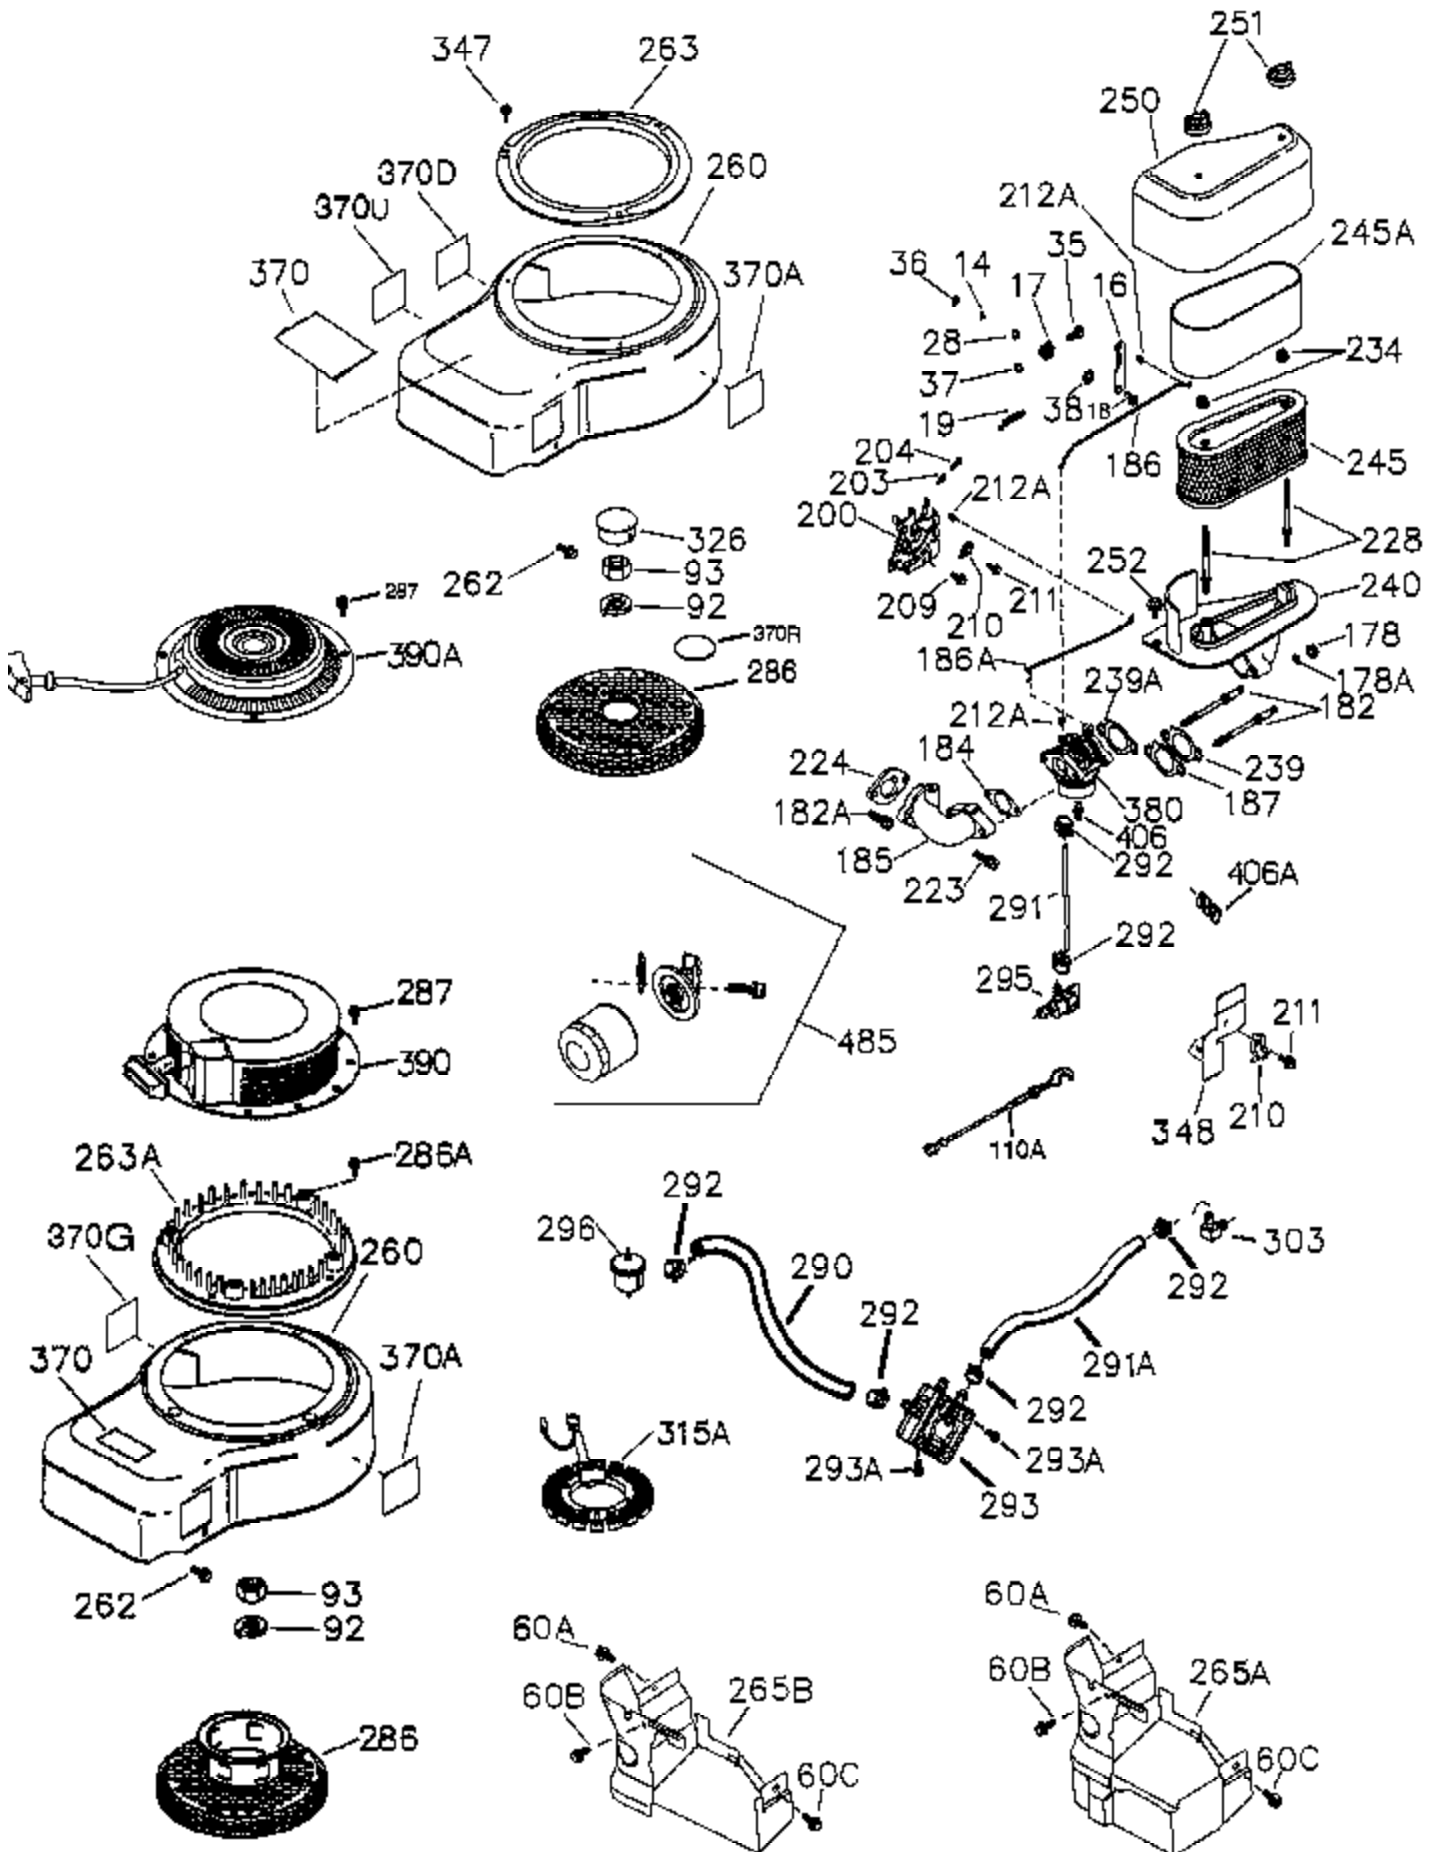

Ref #	Part Number	Qty	Description
14	28277	2	Washer
16	36346A	1	Governor Lever
17	29916	1	Governor Lever Clamp
18	651028	1	Screw, Torx T-15, 8-32 x 3/8"
19	36414	1	Extension Spring
28	30322	1	Lock Nut, 8-32
35	29826	1	Screw, 10-32 x 3/4"
36	29918	1	Lock Washer
37	29216	1	Lock Nut, 10-32
38	29642	1	Retaining Ring
60B	650867	1	Screw, 10-24 x 1/2"
60C	650737	1	Screw, 1/4-20 x 1/2"
60A	650781	1	Screw, 5-16/18 x 11/16"
92	650666	1	Lock Washer
93	650594	1	Flywheel Nut
178	650928	2	Wing Nut, 1/4-20
182	650925A	2	Carburetor Mounting Stud
184	36352	1	* Carburetor To Intake Pipe Gasket
185	36852	1	Intake Pipe
186A	36353	1	Throttle Link
186	36354	1	Governor Link
200	36360	1	Control Bracket (Incl. 203,204,212A)
203	33802	1	Compression Spring
204	650777	1	Screw, 6-32 x 21/32"
209	650902	2	Screw, 10-32 x 7/16"
210	27793	2	Conduit Clip
211	650431	1	Screw, Torx T-25, 10-32 x 5/8"
212A	36288	3	Bushing
223	650975	2	Screw, Torx T-30, 5/16-18 x 1-9/32"
224	36490	1	* Intake Pipe Gasket
228	650977	2	Air Cleaner Stud
234	650825	2	Nut & Lock Washer, 1/4-20
239	36358	1	* Air Cleaner Gasket
240	36355	1	Air Cleaner Body (Incl. 228 & 239)
245	36356	1	Air Cleaner Filter (Incl. 229)
245A	36357	1	Air Cleaner Filter
250	36359	1	Air Cleaner Cover
251	650886	2	Wing Nut, 1/4-20
252	650976	1	Screw, 1/4-20 x 19/32"
260	36347	1	Blower Housing
262	650737	3	Screw, 1/4-20 x 1/2"
263	36367	1	Trim Ring
286	36343	1	Cup & Screen
290	29774	1	Fuel Line
292	26460	2	Fuel Line Clamp
296	34279B	1	Fuel Filter (Incl. 292)
326	36210	1	Screen Plug
347	650949	3	Screw, 10-32 x 9/16"
370G	35274	1	Oil Instruction Decal
370	36261	1	Identification Decal
380	640072	1	Carburetor (Incl. 184 & 212A)
394A	650982	1	Washer