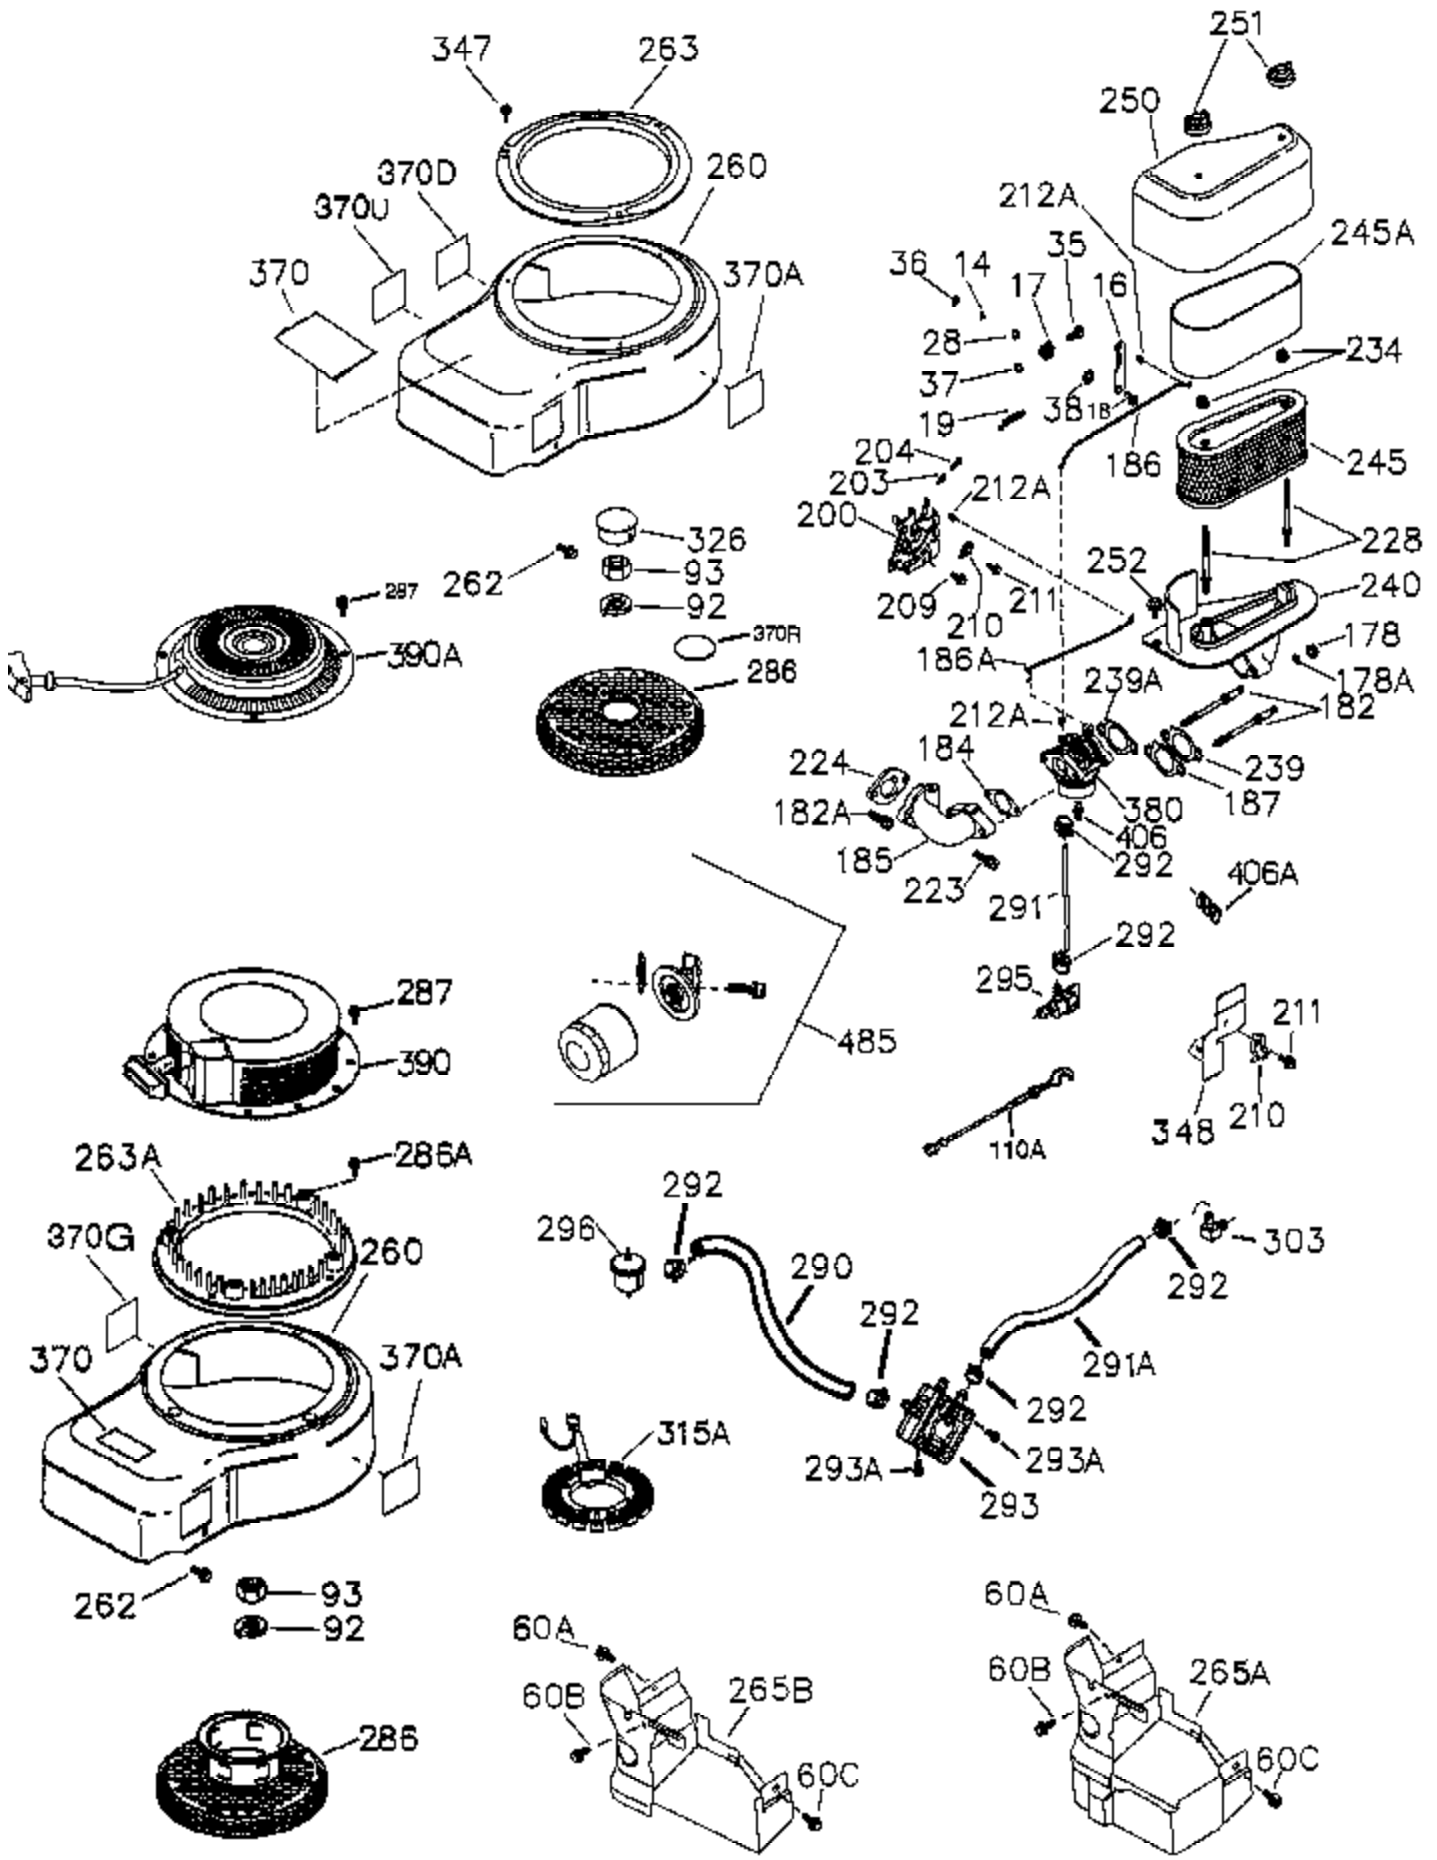

Ref #	Part Number	Qty	Description
14	28277	2	Washer
16	36346A	1	Governor Lever
17	29916	1	Governor Lever Clamp
18	651028	1	Screw, Torx T-15, 8-32 x 3/8"
19	36414	1	Extension Spring
28	30322	1	Lock Nut, 8-32
35	29826	1	Screw, 10-32 x 3/4"
36	29918	1	Lock Washer
37	29216	1	Lock Nut, 10-32
38	29642	1	Retaining Ring
60B	650867	1	Screw, 10-24 x 1/2"
60C	650737	1	Screw, 1/4-20 x 1/2"
60A	650781	1	Screw, 5-16/18 x 11/16"
92	650666	1	Lock Washer
93	650594	1	Flywheel Nut
178	650928	2	Wing Nut, 1/4-20
182	650925A	2	Carburetor Mounting Stud
184	36352	1	* Carburetor To Intake Pipe Gasket
185	36852	1	Intake Pipe
186A	36353	1	Choke Link
186	36354	1	Governor Link
200	36360	1	Control Bracket (Incl. 203,204,212A)
203	33802	1	Compression Spring
204	650777	1	Screw, 6-32 x 21/32"
209	650902	2	Screw, 10-32 x 7/16"
210	27793	1	Conduit Clip
211	28942	1	Screw, 10-32 x 3/8"
212A	36288	3	Bushing
223	650975	2	Screw, Torx T-30, 5/16-18 x 1-9/32"
224	36490	1	* Intake Pipe Gasket
228	650977	2	Air Cleaner Stud
234	650825	2	Nut & Lock Washer, 1/4-20
239	36358	1	* Air Cleaner Gasket
240	36355	1	Air Cleaner Body (Incl. 228 & 239)
245	36356	1	Air Cleaner Filter (Incl. 229)
245A	36357	1	Air Cleaner Filter
250	36359	1	Air Cleaner Cover
251	650886	2	Wing Nut, 1/4-20
252	650976	1	Screw, 1/4-20 x 19/32"
260	36347	1	Blower Housing
262	650737	3	Screw, 1/4-20 x 1/2"
263	36367	1	Trim Ring
286	36343	1	Cup & Screen
290	30705	1	Fuel Line
292	26460	2	Fuel Line Clamp
296	34279B	1	Fuel Filter (Incl. 292)
326	36210	1	Screen Plug
347	650949	3	Screw, 10-32 x 9/16"
370G	35274	1	Oil Instruction Decal
370	36261	1	Identification Decal
380	640072	1	Carburetor (Incl. 184 & 212A)
394A	650982	1	Washer